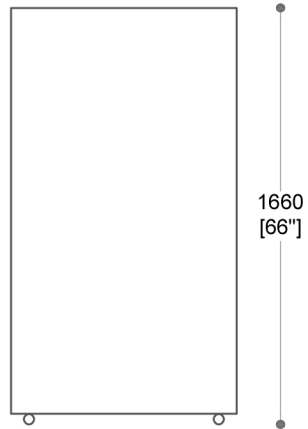

PLAN

ELEVATION A

TAVOLO BATA

SECTION -A-A'

SECTION -B-B'

<p><b>Shearling™</b>  <b>Shearling Skins Pvt. Ltd.</b>          Plot No.84, Sector-8, IMT Manesar,          Gurugram HR-122052  <a href="http://www.shearling.in">www.shearling.in</a></p>	<p>TAVOLO BATA</p>	<p>DRAWN BY:</p>
		<p>DATE : 25-10-2024</p>
		<p>CURRENT ISSUE :</p>
		<p>SCALE : NTS          TOLERANCE : ±5</p>
<p>THIS DRAWING &amp; ANY INFORMATION OR DESCRIPTIVE MATTER SET OUT HEREON ARE CONFIDENTIAL AND THE COPY RIGHT PROPERTY OF SHEARLING .SKINS PVT LTD AND MUST NOT BE DISCLOSED, LOANED, COPIED OR USED FOR MANUFACTURING, TRADING OR ANY OTHER PURPOSE WITHOUT WRITTEN PERMISSION.ALL DIMENSIONS IN MILLIMETERS AND INCHES.</p>		<p>THIRD ANGLE PROJECTION</p>