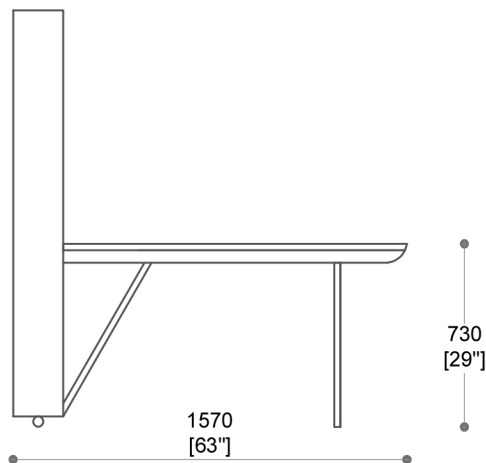

PLAN

ELEVATION A

TAVOLO BATA

SECTION -A-A'

SECTION -B-B'

<p><b>Shearling™</b>  <b>Shearling Skins Pvt. Ltd.</b>          Plot No.84, Sector-8, IMT Manesar,          Gurugram HR-122052  <a href="http://www.shearling.in">www.shearling.in</a></p>	<p>TAVOLO BATA</p>	<p>DRAWN BY:</p>
		<p>DATE : 25-10-2024</p>
		<p>CURRENT ISSUE :</p>
		<p>SCALE : NTS          TOLERANCE : ±5</p>
<p>THIS DRAWING &amp; ANY INFORMATION OR DESCRIPTIVE MATTER SET OUT HEREON ARE CONFIDENTIAL AND THE COPY RIGHT PROPERTY OF SHEARLING .SKINS PVT LTD AND MUST NOT BE DISCLOSED, LOANED, COPIED OR USED FOR MANUFACTURING, TRADING OR ANY OTHER PURPOSE WITHOUT WRITTEN PERMISSION.ALL DIMENSIONS IN MILLIMETERS AND INCHES.</p>		<p>THIRD ANGLE PROJECTION</p>