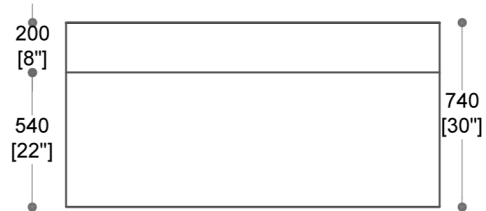

PLAN

ELEVATION A

TAVOLO BEKI

SECTION -A-A'

<p>Shearling™</p> <p>Shearling Skins Pvt. Ltd. Plot No.84, Sector-8, IMT Manesar, Gurugram HR-122052 www.shearling.in</p>	<p>TAVOLO BEKI</p>	<p>DRAWN BY:</p>
		<p>DATE : 25-10-2024</p>
		<p>CURRENT ISSUE :</p>
		<p>SCALE : NTS</p>
<p>THIS DRAWING & ANY INFORMATION OR DESCRIPTIVE MATTER SET OUT HEREON ARE CONFIDENTIAL AND THE COPY RIGHT PROPERTY OF SHEARLING .SKINS PVT LTD AND MUST NOT BE DISCLOSED, LOANED, COPIED OR USED FOR MANUFACTURING, TRADING OR ANY OTHER PURPOSE WITHOUT WRITTEN PERMISSION.ALL DIMENSIONS IN MILLIMETERS AND INCHES.</p>		<p>TOLERANCE : ±5</p>
<p>THIRD ANGLE PROJECTION</p>		