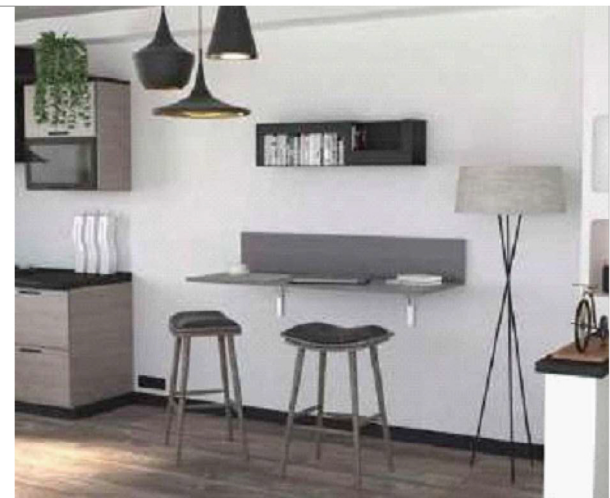

PLAN

ELEVATION A

TAVOLO BEKI

SECTION -A-A'

<p>Shearling™</p> <p>Shearling Skins Pvt. Ltd. Plot No.84, Sector-8, IMT Manesar, Gurugram HR-122052 www.shearling.in</p>	<p>TAVOLO BEKI</p>	<p>DRAWN BY:</p>
		<p>DATE : 25-10-2024</p>
		<p>CURRENT ISSUE :</p>
		<p>SCALE : NTS</p>
<p>THIS DRAWING & ANY INFORMATION OR DESCRIPTIVE MATTER SET OUT HEREON ARE CONFIDENTIAL AND THE COPY RIGHT PROPERTY OF SHEARLING .SKINS PVT LTD AND MUST NOT BE DISCLOSED, LOANED, COPIED OR USED FOR MANUFACTURING, TRADING OR ANY OTHER PURPOSE WITHOUT WRITTEN PERMISSION.ALL DIMENSIONS IN MILLIMETERS AND INCHES.</p>		<p>TOLERANCE : ±5</p>
<p>THIRD ANGLE PROJECTION</p>		