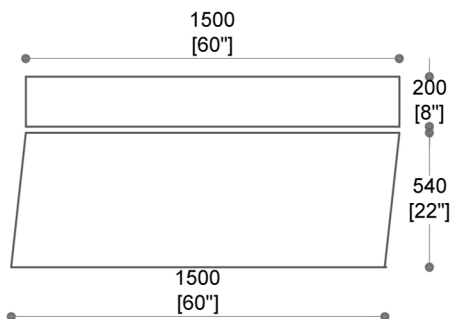

PLAN

ELEVATION A

TAVOLO BEKI

SECTION -A-A'

<p>Shearling™</p> <p>Shearling Skins Pvt. Ltd. Plot No.84, Sector-8, IMT Manesar, Gurugram HR-122052 www.shearling.in</p>	<p>TAVOLO BEKI</p>	<p>DRAWN BY:</p>
		<p>DATE : 25-10-2024</p>
		<p>CURRENT ISSUE :</p>
		<p>SCALE : NTS</p>
<p>THIS DRAWING & ANY INFORMATION OR DESCRIPTIVE MATTER SET OUT HEREON ARE CONFIDENTIAL AND THE COPY RIGHT PROPERTY OF SHEARLING .SKINS PVT LTD AND MUST NOT BE DISCLOSED, LOANED, COPIED OR USED FOR MANUFACTURING, TRADING OR ANY OTHER PURPOSE WITHOUT WRITTEN PERMISSION.ALL DIMENSIONS IN MILLIMETERS AND INCHES.</p>		<p>TOLERANCE : ±5</p>
<p>THIRD ANGLE PROJECTION</p>		