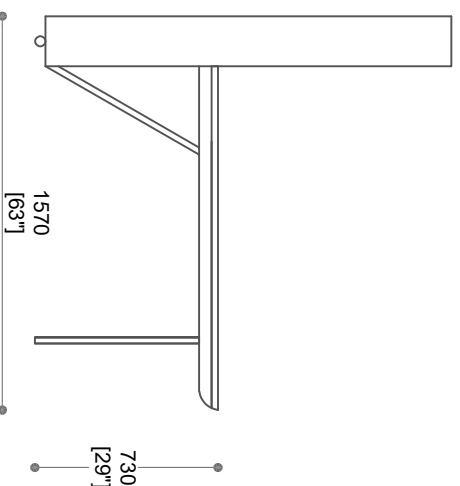

SECTION -B-B'

Shearling^{TM}

Shearling Skins Pvt. Ltd.

Plot No. 84, Sector-8, IMT Manesar,
Gurgaon HR-122052

www.shearling.in

TAVOLO BATA

DRAWN BY:

DATE : 25-10-2024

CURRENT ISSUE :

SCALE : NTS

TOLERANCE : ±5

THIRD ANGLE PROJECTION