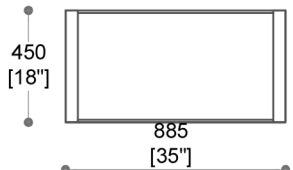

MOBILE OFFICE

<p>Shearling™ Shearling Skins Pvt. Ltd. Plot No.84, Sector-8, IMT Manesar, Gurugram HR-122052 www.shearling.in</p>	<p>MOBILE OFFICE</p>	DRAWN BY:
		DATE : 25-10-2024
		CURRENT ISSUE :
		SCALE : NTS
<p>THIS DRAWING & ANY INFORMATION OR DESCRIPTIVE MATTER SET OUT HEREON ARE CONFIDENTIAL AND THE COPY RIGHT PROPERTY OF SHEARLING SKINS PVT LTD AND MUST NOT BE DISCLOSED, LOANED, COPIED OR USED FOR MANUFACTURING, TRADING OR ANY OTHER PURPOSE WITHOUT WRITTEN PERMISSION. ALL DIMENSIONS IN MILLIMETERS AND INCHES.</p>		<p>TOLERANCE : ±5</p>
		<p>THIRD ANGLE PROJECTION</p>