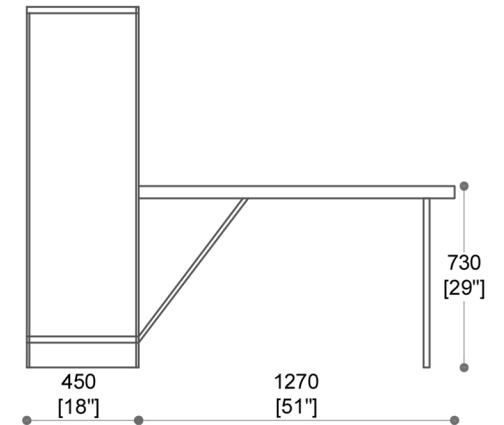

MOBILE OFFICE

<p>Shearling™ Shearling Skins Pvt. Ltd. Plot No.84, Sector-8, IMT Manesar, Gurugram HR-122052 www.shearling.in</p>	<p>MOBILE OFFICE</p>	DRAWN BY:
		DATE : 25-10-2024
		CURRENT ISSUE :
		SCALE : NTS
<p>THIS DRAWING & ANY INFORMATION OR DESCRIPTIVE MATTER SET OUT HEREON ARE CONFIDENTIAL AND THE COPY RIGHT PROPERTY OF SHEARLING SKINS PVT LTD AND MUST NOT BE DISCLOSED, LOANED, COPIED OR USED FOR MANUFACTURING, TRADING OR ANY OTHER PURPOSE WITHOUT WRITTEN PERMISSION. ALL DIMENSIONS IN MILLIMETERS AND INCHES.</p>		<p>TOLERANCE : ±5</p>
		<p>THIRD ANGLE PROJECTION</p>