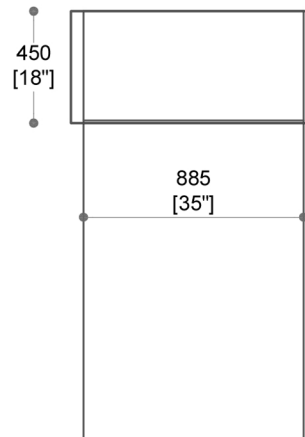

MOBILE OFFICE

<p>Shearling™ Shearling Skins Pvt. Ltd. Plot No.84, Sector-8, IMT Manesar, Gurugram HR-122052 www.shearling.in</p>	<p>MOBILE OFFICE</p>	DRAWN BY:
		DATE : 25-10-2024
		CURRENT ISSUE :
		SCALE : NTS
<p>THIS DRAWING & ANY INFORMATION OR DESCRIPTIVE MATTER SET OUT HEREON ARE CONFIDENTIAL AND THE COPY RIGHT PROPERTY OF SHEARLING SKINS PVT LTD AND MUST NOT BE DISCLOSED, LOANED, COPIED OR USED FOR MANUFACTURING, TRADING OR ANY OTHER PURPOSE WITHOUT WRITTEN PERMISSION. ALL DIMENSIONS IN MILLIMETERS AND INCHES.</p>		<p>TOLERANCE : ±5</p>
		<p>THIRD ANGLE PROJECTION</p>