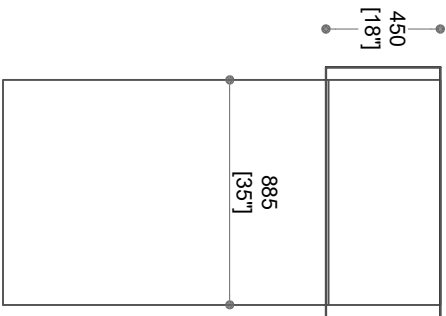

Shearling™

Shearling Skins Pvt. Ltd.
Plot No. 84, Sector-8, IMT Manesar,
Gurgaon, HR-122052
www.shearling.in

MOBILE OFFICE

DRAWN BY:

DATE : 25-10-2024

CURRENT ISSUE : NTS

SCALE : 45

TOLERANCE :