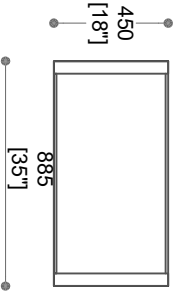

Shearling™

Shearling Skins Pvt. Ltd.
Plot No. 84, Sector-8, IMT Manesar,
Gurgaon, HR-122052
www.shearling.in

MOBILE OFFICE

DRAWN BY:

DATE : 25-10-2024

CURRENT ISSUE : NTS

SCALE : 45

TOLERANCE :