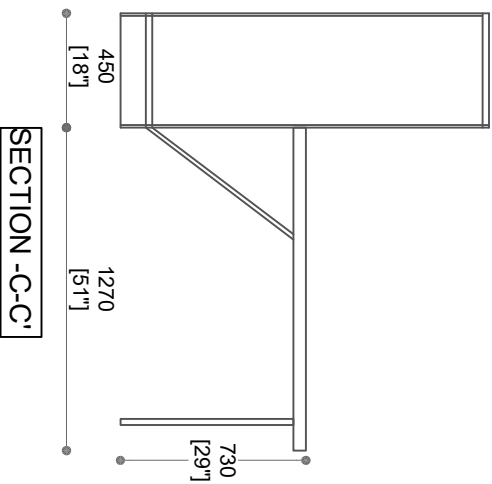

Shearling™

Shearling Skins Pvt. Ltd.
Plot No. 84, Sector-8, IMT Manesar,
Gurgaon, HR-122052
www.shearling.in

MOBILE OFFICE

DRAWN BY:

DATE : 25-10-2024

CURRENT ISSUE : NTS

SCALE : 45

TOLERANCE :