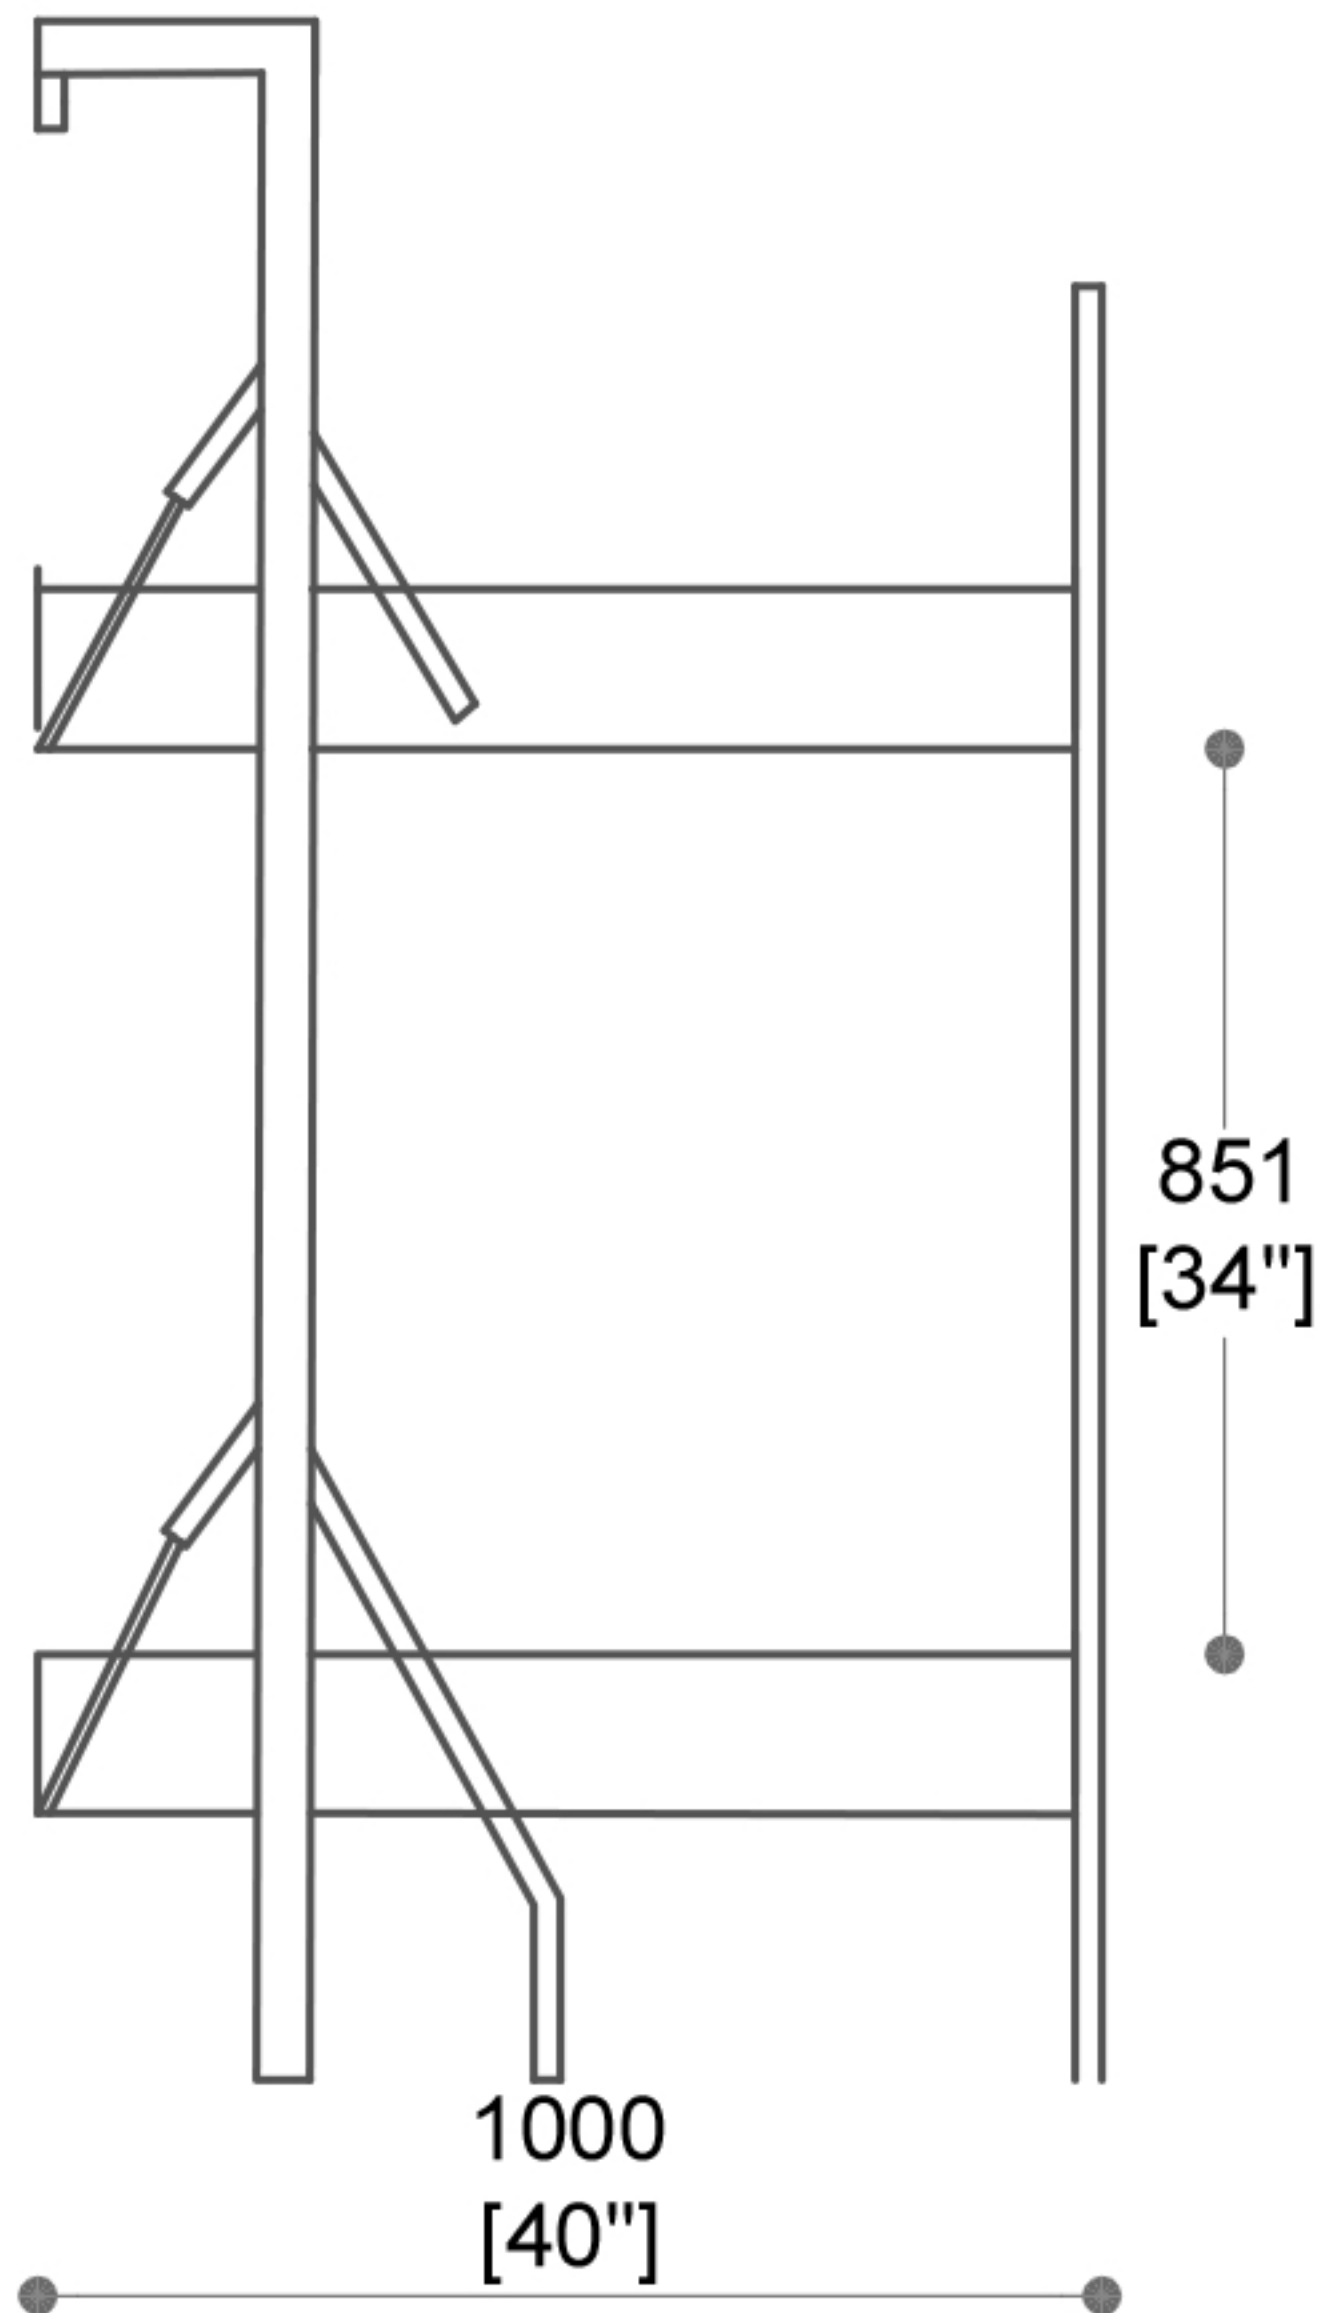

PLAN

1000
[40"]

1910
[76"]

ELEVATION A

LETTO BOSS

SECTION -A-A'

SECTION -B-B'

SECTION -C-C'

<p>Shearling™ Shearling Skins Pvt. Ltd. Plot No.84, Sector-8, IMT Manesar, Gurugram HR-122052 www.shearling.in</p>	<p>LETTO BOSS</p>	<p>DRAWN BY:</p>
		<p>DATE : 25-10-2024</p>
		<p>CURRENT ISSUE :</p>
		<p>SCALE : NTS TOLERANCE : ±5</p>
<p>THIS DRAWING & ANY INFORMATION OR DESCRIPTIVE MATTER SET OUT HEREON ARE CONFIDENTIAL AND THE COPY RIGHT PROPERTY OF SHEARLING .SKINS PVT LTD AND MUST NOT BE DISCLOSED, LOANED, COPIED OR USED FOR MANUFACTURING, TRADING OR ANY OTHER PURPOSE WITHOUT WRITTEN PERMISSION.ALL DIMENSIONS IN MILLIMETERS AND INCHES.</p>		<p> THIRD ANGLE PROJECTION</p>