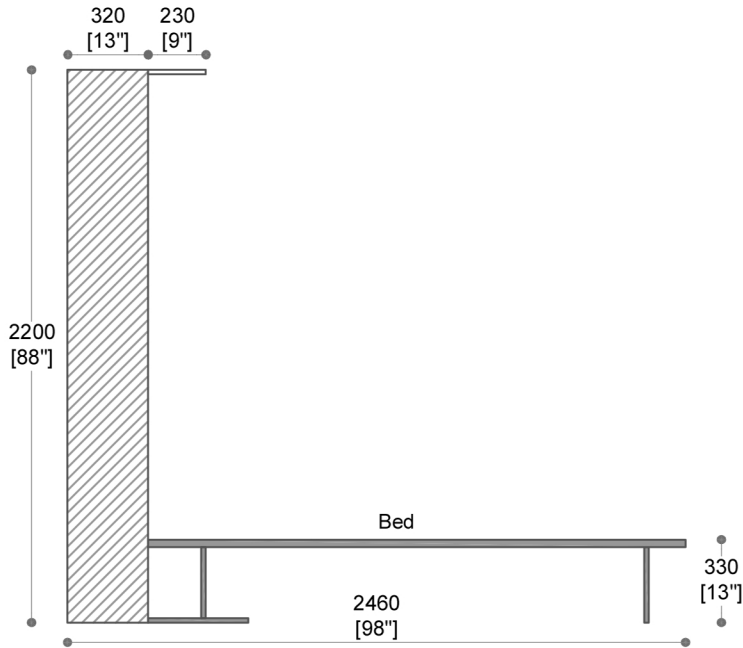

PLAN

ELEVATION A

LETTO LSG

SECTION - A-A'

<p>Shearling™ Shearling Skins Pvt. Ltd. Plot No.84, Sector-8, IMT Manesar, Gurugram HR-122052 www.shearling.in</p>	<p>LETTO LSG</p>	<p>DRAWN BY:</p>
		<p>DATE : 25-10-2024</p>
		<p>CURRENT ISSUE :</p>
		<p>SCALE : NTS</p>
<p>TOLERANCE : ±5</p>		<p>THIRD ANGLE PROJECTION</p>
<p>THIS DRAWING & ANY INFORMATION OR DESCRIPTIVE MATTER SET OUT HEREON ARE CONFIDENTIAL AND THE COPY RIGHT PROPERTY OF SHEARLING .SKINS PVT LTD AND MUST NOT BE DISCLOSED, LOANED, COPIED OR USED FOR MANUFACTURING, TRADING OR ANY OTHER PURPOSE WITHOUT WRITTEN PERMISSION.ALL DIMENSIONS IN MILLIMETERS AND INCHES.</p>		