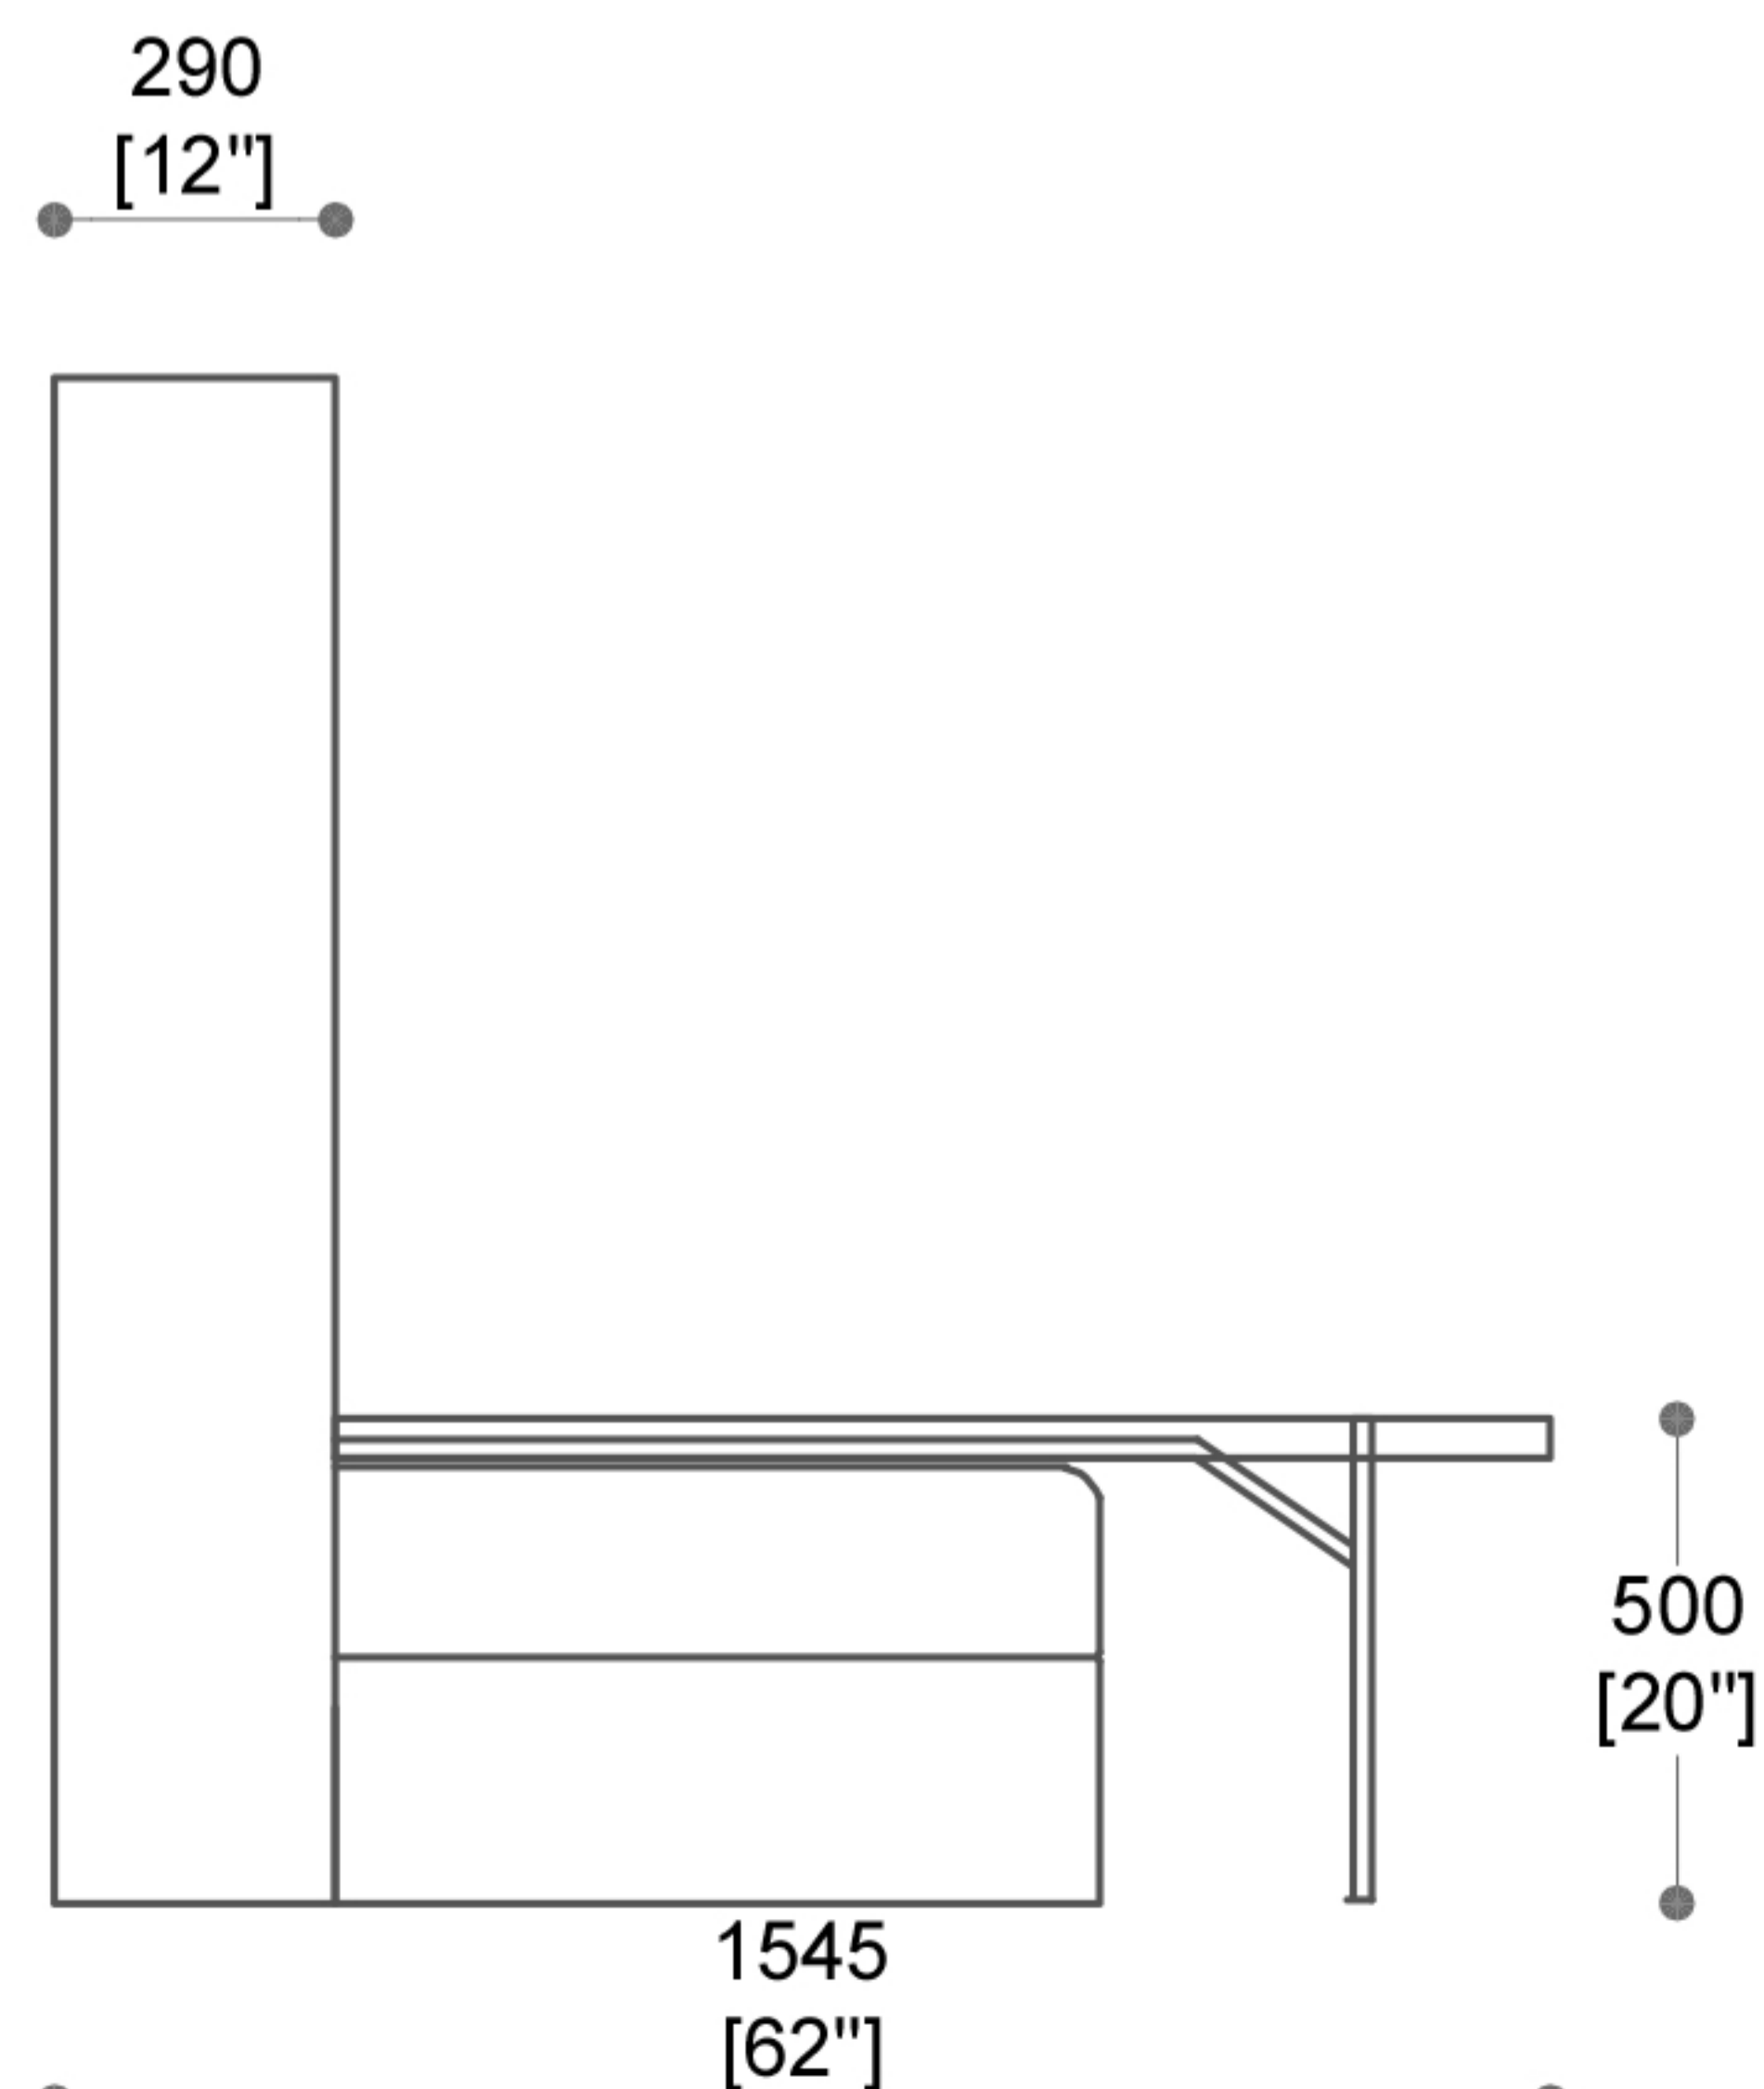

PLAN

ELEVATION A

LETTO HOUNDINI
HORIZZONTALE

SECTION -A-A'

SECTION -B-B'

<p>Shearling™ Shearling Skins Pvt. Ltd. Plot No.84, Sector-8, IMT Manesar, Gurugram HR-122052 www.shearling.in</p>	<p>LETTO HOUNDINI HORIZZONTALE</p>	DRAWN BY:
		DATE : 25-10-2024
		CURRENT ISSUE :
		SCALE : NTS
<p>TOLERANCE : ±5</p>		<p>THIRD ANGLE PROJECTION</p>
<p>THIS DRAWING & ANY INFORMATION OR DESCRIPTIVE MATTER SET OUT HEREON ARE CONFIDENTIAL AND THE COPY RIGHT PROPERTY OF SHEARLING .SKINS PVT LTD AND MUST NOT BE DISCLOSED, LOANED, COPIED OR USED FOR MANUFACTURING, TRADING OR ANY OTHER PURPOSE WITHOUT WRITTEN PERMISSION.ALL DIMENSIONS IN MILLIMETERS AND INCHES.</p>		