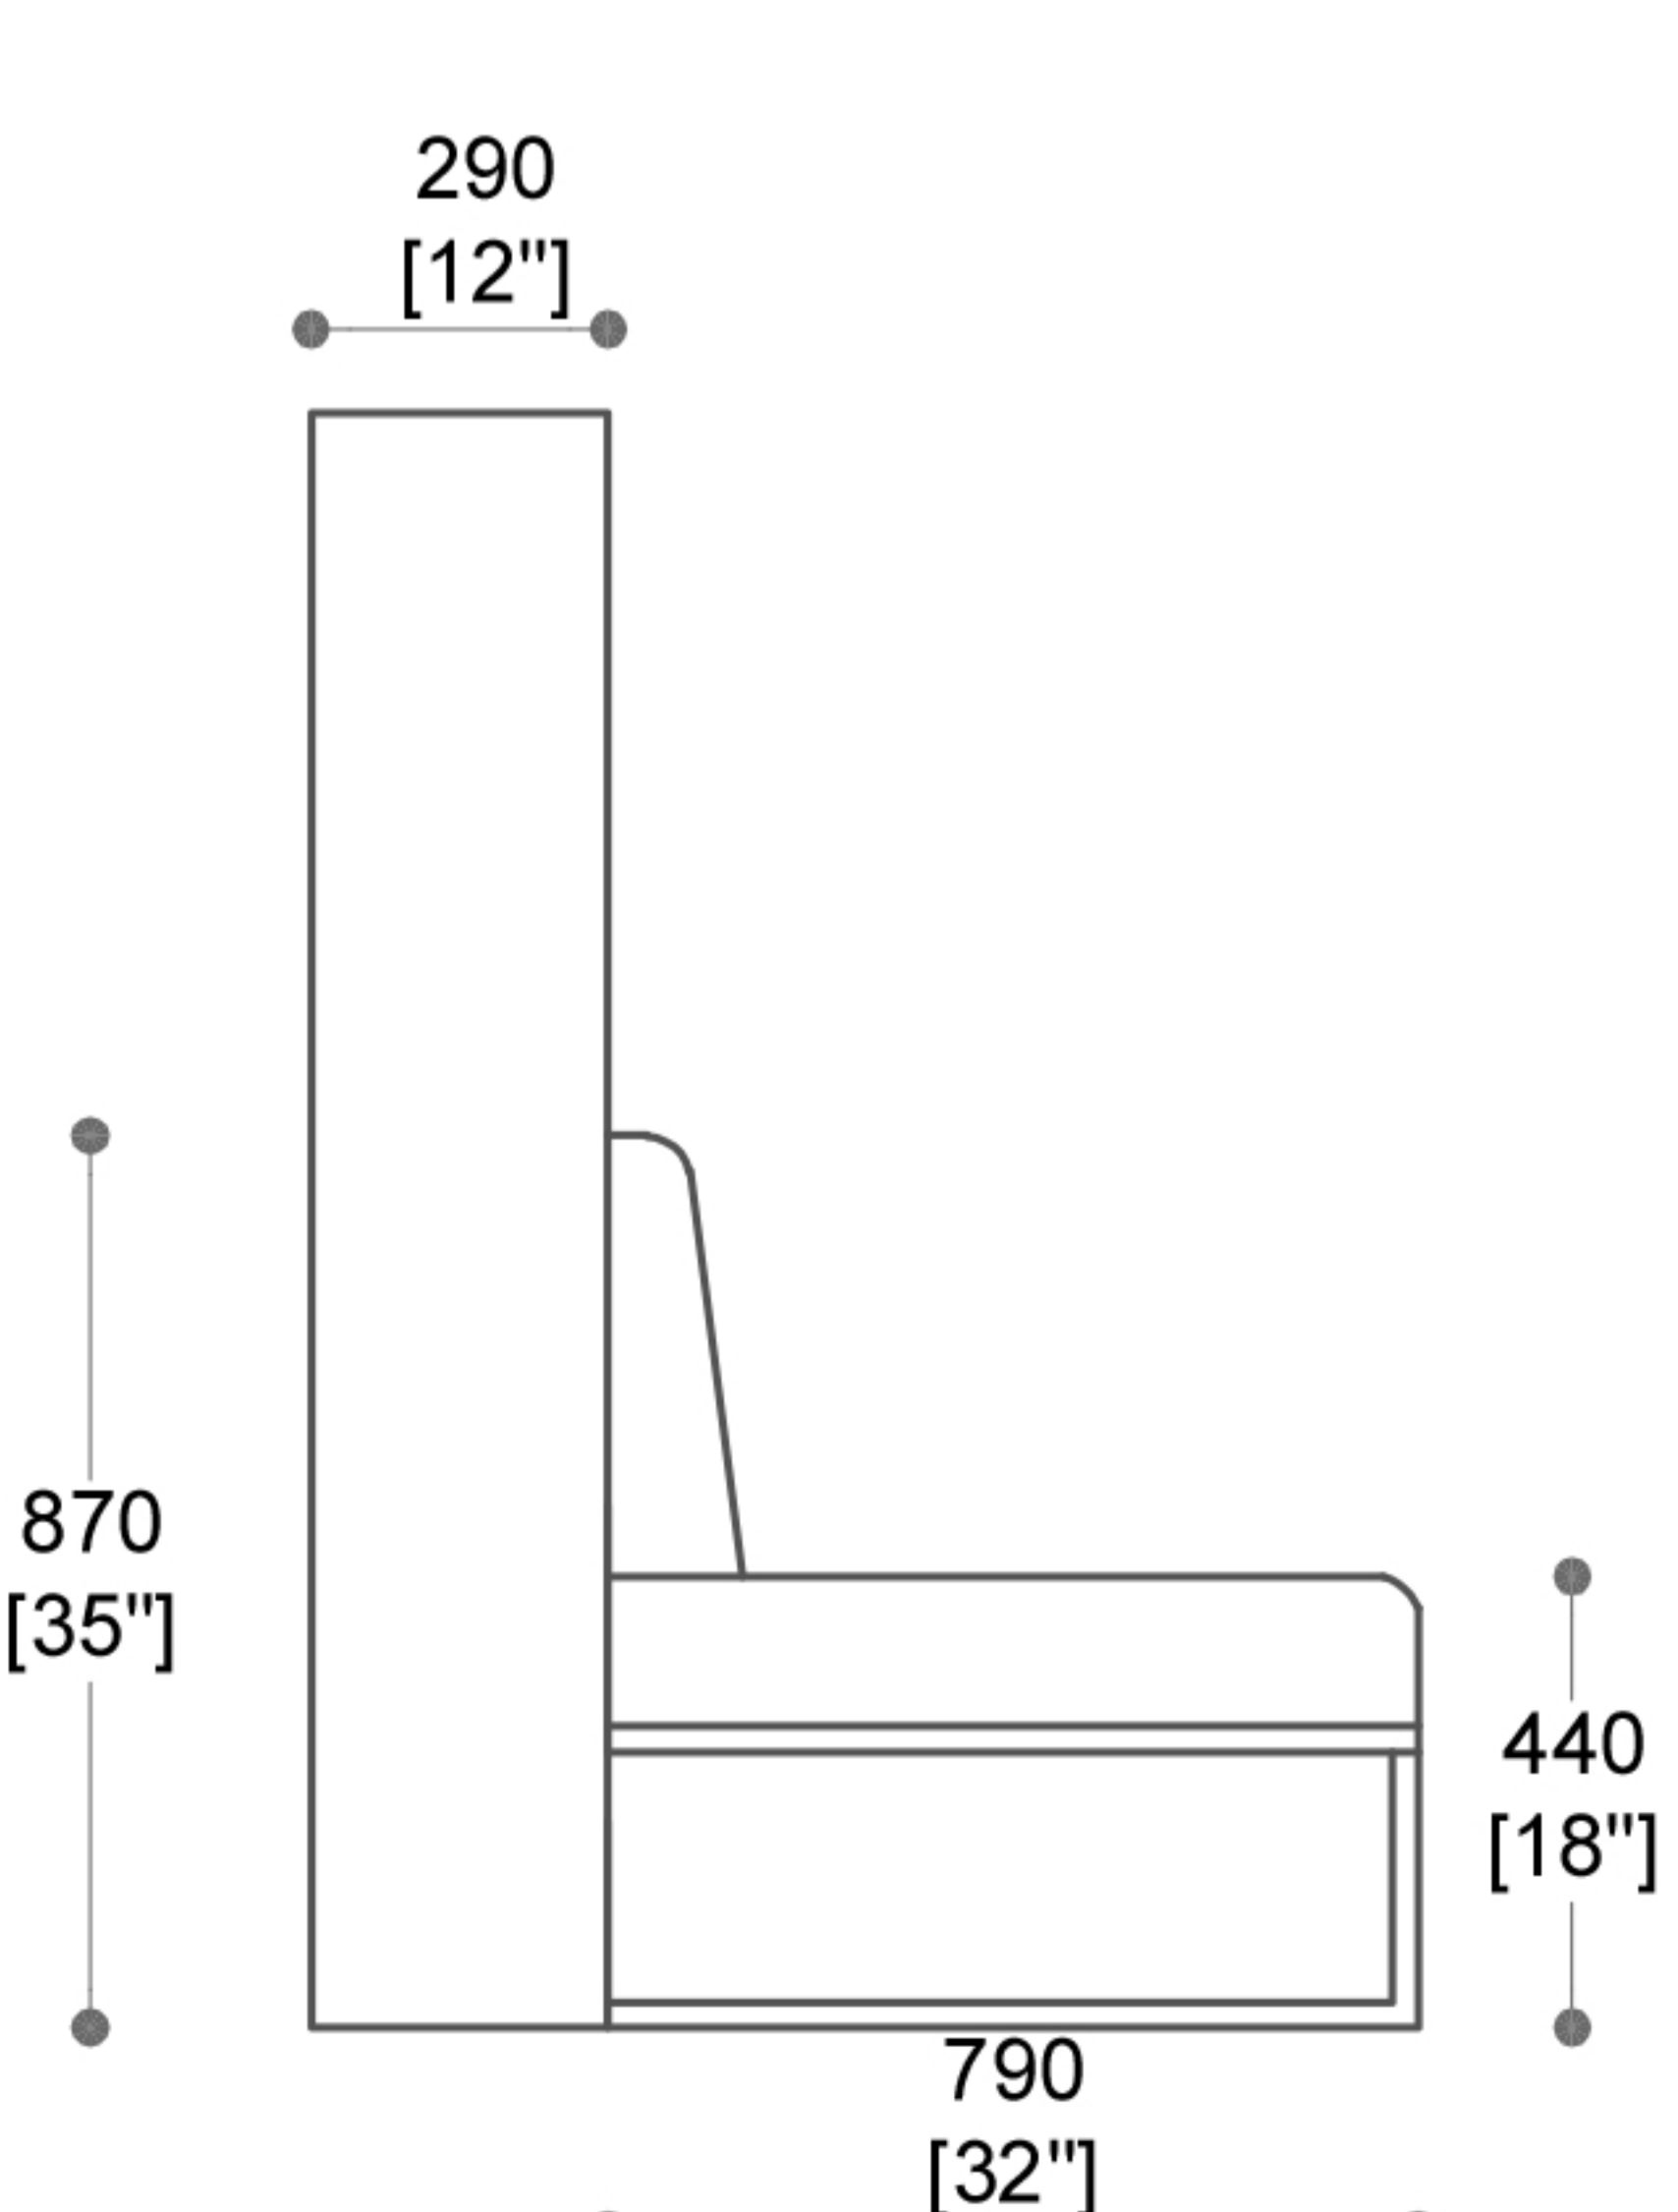

PLAN

ELEVATION A

LETTO HOUNDINI
HORIZZONTALE

SECTION -A-A'

SECTION -B-B'

<p>Shearling™ Shearling Skins Pvt. Ltd. Plot No.84, Sector-8, IMT Manesar, Gurugram HR-122052 www.shearling.in</p>	<p>LETTO HOUNDINI HORIZZONTALE</p>	DRAWN BY:
		DATE : 25-10-2024
		CURRENT ISSUE :
		SCALE : NTS
<p>TOLERANCE : ±5</p>		<p>THIRD ANGLE PROJECTION</p>
<p>THIS DRAWING & ANY INFORMATION OR DESCRIPTIVE MATTER SET OUT HEREON ARE CONFIDENTIAL AND THE COPY RIGHT PROPERTY OF SHEARLING .SKINS PVT LTD AND MUST NOT BE DISCLOSED, LOANED, COPIED OR USED FOR MANUFACTURING, TRADING OR ANY OTHER PURPOSE WITHOUT WRITTEN PERMISSION.ALL DIMENSIONS IN MILLIMETERS AND INCHES.</p>		