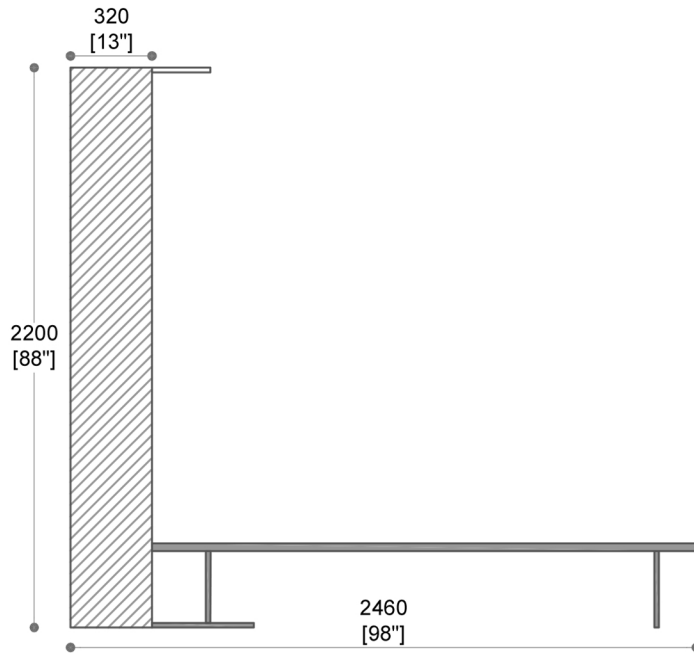

PLAN

ELEVATION A

LETTO LMG DOORS

SECTION - B-B'

SECTION - A-A'

<p><b>Shearling™</b>  <b>Shearling Skins Pvt. Ltd.</b>          Plot No.84, Sector-8, IMT Manesar,          Gurugram HR-122052  <a href="http://www.shearling.in">www.shearling.in</a></p>	<b>LETTO LMG DOORS</b>		DRAWN BY:
			DATE : 25-10-2024
			CURRENT ISSUE :
			SCALE : NTS
		TOLERANCE : ±5	

THIS DRAWING & ANY INFORMATION OR DESCRIPTIVE MATTER SET OUT HEREON ARE CONFIDENTIAL AND THE COPY RIGHT PROPERTY OF SHEARLING .SKINS PVT LTD AND MUST NOT BE DISCLOSED, LOANED, COPIED OR USED FOR MANUFACTURING, TRADING OR ANY OTHER PURPOSE WITHOUT WRITTEN PERMISSION.ALL DIMENSIONS IN MILLIMETERS AND INCHES.