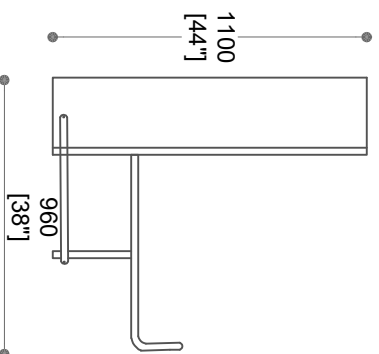

PLAN

ELEVATION A

LETTO LEO

SECTION -A-A'

SECTION -B-B'

Shearling™

Shearling Skins Pvt. Ltd.

Plot No.84, Sector-8, IMT Manesar,
Gurgaon, HR-122052

www.shearling.in

LETTO LEO

THIS DRAWING & ANY INFORMATION OR DESCRIPTIVE MATTER SET OUT HEREON ARE CONFIDENTIAL AND THE COPY RIGHT PROPERTY OF SHEARLING SKINS PVT.LTD AND MUST NOT BE DISCLOSED, LOANED, COPIED OR USED FOR MANUFACTURING, TRADING OR ANY OTHER PURPOSE WITHOUT WRITTEN PERMISSION. ALL DIMENSIONS IN MILLIMETERS AND INCHES.

DRAWN BY:

DATE : 25-10-2024

CURRENT ISSUE :

SCALE : NTS

TOLERANCE : ±5