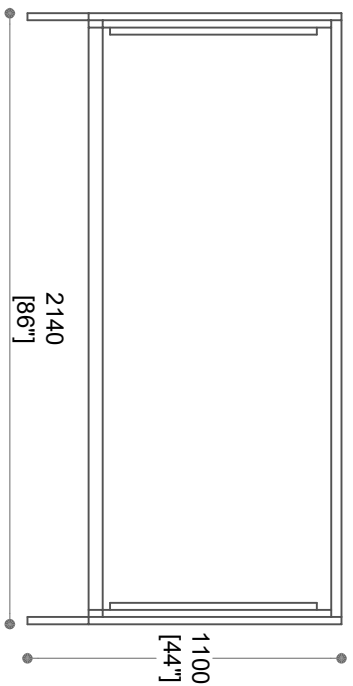

PLAN

ELEVATION A

LETTO LEO

SECTION -A-A'

SECTION -B-B'

Shearling™

Shearling Skins Pvt. Ltd.

Plot No.84, Sector-8, IMT Manesar,
Gurgaon, HR-122052

www.shearling.in

LETTO LEO

THIS DRAWING & ANY INFORMATION OR DESCRIPTIVE MATTER SET OUT HEREON ARE CONFIDENTIAL AND THE COPY RIGHT PROPERTY OF SHEARLING SKINS PVT.LTD AND MUST NOT BE DISCLOSED, LOANED, COPIED OR USED FOR MANUFACTURING, TRADING OR ANY OTHER PURPOSE WITHOUT WRITTEN PERMISSION. ALL DIMENSIONS IN MILLIMETERS AND INCHES.

DRAWN BY:

DATE : 25-10-2024

CURRENT ISSUE :

SCALE : NTS

TOLERANCE : ±5