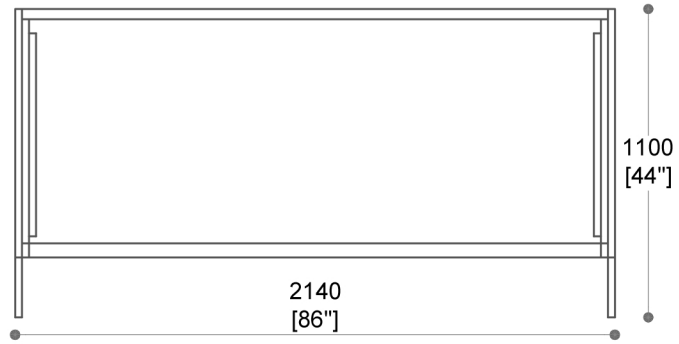

PLAN

ELEVATION A

LETTO LEO

SECTION -A-A'

SECTION -B-B'

<p>Shearling™ Shearling Skins Pvt. Ltd. Plot No.84, Sector-8, IMT Manesar, Gurugram HR-122052 www.shearling.in</p>	<p>LETTO LEO</p>	<p>DRAWN BY:</p>
		<p>DATE : 25-10-2024</p>
		<p>CURRENT ISSUE :</p>
		<p>SCALE : NTS</p>
<p>THIS DRAWING & ANY INFORMATION OR DESCRIPTIVE MATTER SET OUT HEREON ARE CONFIDENTIAL AND THE COPY RIGHT PROPERTY OF SHEARLING .SKINS PVT LTD AND MUST NOT BE DISCLOSED, LOANED, COPIED OR USED FOR MANUFACTURING, TRADING OR ANY OTHER PURPOSE WITHOUT WRITTEN PERMISSION.ALL DIMENSIONS IN MILLIMETERS AND INCHES.</p>		<p>TOLERANCE : ±5</p>
		<p>THIRD ANGLE PROJECTION</p>