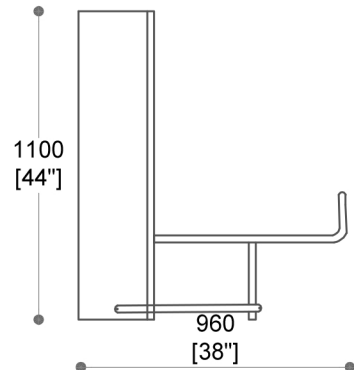

PLAN

ELEVATION A

LETTO LEO

SECTION -A-A'

SECTION -B-B'

<p>Shearling™ Shearling Skins Pvt. Ltd. Plot No.84, Sector-8, IMT Manesar, Gurugram HR-122052 www.shearling.in</p>	<p>LETTO LEO</p>	<p>DRAWN BY:</p>
		<p>DATE : 25-10-2024</p>
		<p>CURRENT ISSUE :</p>
		<p>SCALE : NTS</p>
<p>THIS DRAWING & ANY INFORMATION OR DESCRIPTIVE MATTER SET OUT HEREON ARE CONFIDENTIAL AND THE COPY RIGHT PROPERTY OF SHEARLING .SKINS PVT LTD AND MUST NOT BE DISCLOSED, LOANED, COPIED OR USED FOR MANUFACTURING, TRADING OR ANY OTHER PURPOSE WITHOUT WRITTEN PERMISSION.ALL DIMENSIONS IN MILLIMETERS AND INCHES.</p>		<p>TOLERANCE : ±5</p>
		<p>THIRD ANGLE PROJECTION</p>