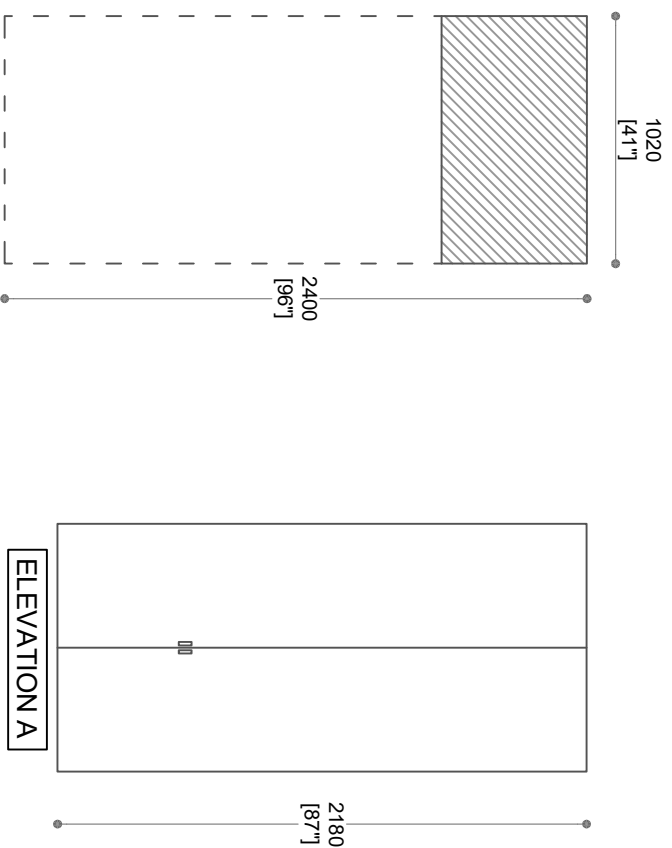

Shearling™

LETTO LEDO

DRAWN BY:

DATE : 25-10-2024

CURRENT ISSUE :

SCALE : M/S

TOLERANCE : ±5