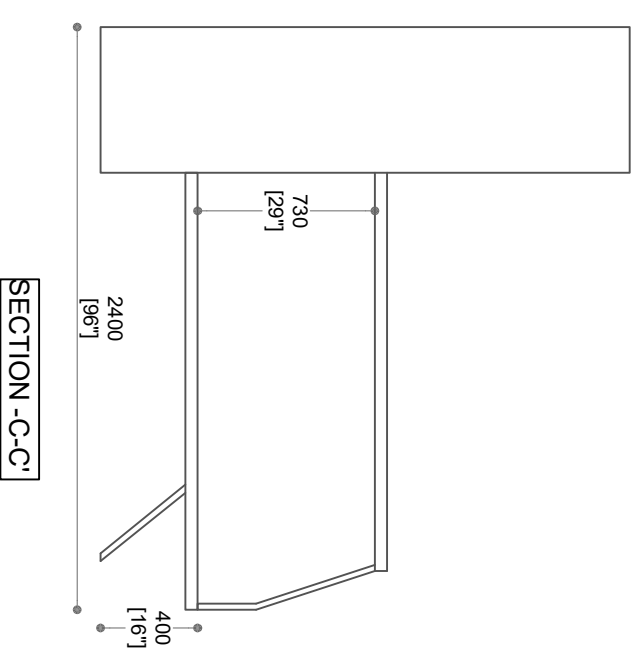

LETTO LEDO

Shearling™

LETTO LEDO

DRAWN BY:

DATE : 25-10-2024

CURRENT ISSUE :

SCALE : M/S

TOLERANCE : ±5