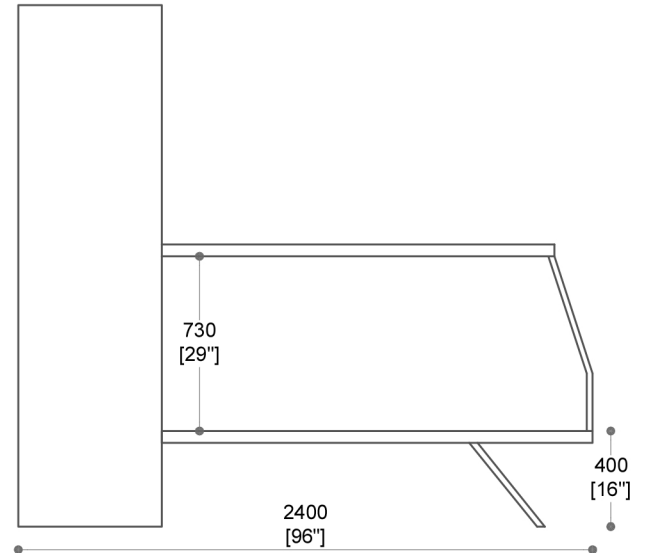

PLAN

ELEVATION A

SECTION -A-A'

SECTION -B-B'

SECTION -C-C'

LETTO LEDO

<p>Shearling™ Shearling Skins Pvt. Ltd. Plot No.84, Sector-8, IMT Manesar, Gurugram HR-122052 www.shearling.in</p>	<p>LETTO LEDO</p>	<p>DRAWN BY:</p>
		<p>DATE : 25-10-2024</p>
		<p>CURRENT ISSUE :</p>
		<p>SCALE : NTS</p>
<p>THIS DRAWING & ANY INFORMATION OR DESCRIPTIVE MATTER SET OUT HEREON ARE CONFIDENTIAL AND THE COPY RIGHT PROPERTY OF SHEARLING .SKINS PVT LTD AND MUST NOT BE DISCLOSED, LOANED, COPIED OR USED FOR MANUFACTURING, TRADING OR ANY OTHER PURPOSE WITHOUT WRITTEN PERMISSION.ALL DIMENSIONS IN MILLIMETERS AND INCHES.</p>		<p>TOLERANCE : ±5</p>

THIRD ANGLE PROJECTION