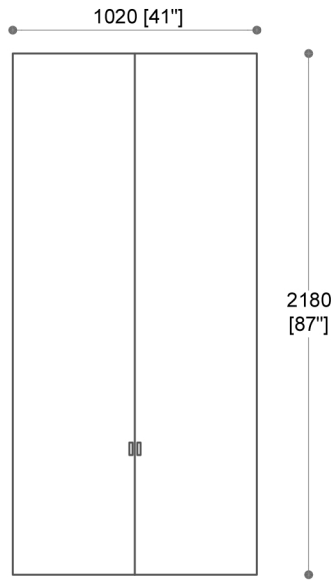

PLAN

ELEVATION A

SECTION -A-A'

SECTION -B-B'

SECTION -C-C'

LETTO LEDO

<p>Shearling™ Shearling Skins Pvt. Ltd. Plot No.84, Sector-8, IMT Manesar, Gurugram HR-122052 www.shearling.in</p>	<p>LETTO LEDO</p>	<p>DRAWN BY:</p>
		<p>DATE : 25-10-2024</p>
		<p>CURRENT ISSUE :</p>
		<p>SCALE : NTS</p>
<p>THIS DRAWING & ANY INFORMATION OR DESCRIPTIVE MATTER SET OUT HEREON ARE CONFIDENTIAL AND THE COPY RIGHT PROPERTY OF SHEARLING .SKINS PVT LTD AND MUST NOT BE DISCLOSED, LOANED, COPIED OR USED FOR MANUFACTURING, TRADING OR ANY OTHER PURPOSE WITHOUT WRITTEN PERMISSION.ALL DIMENSIONS IN MILLIMETERS AND INCHES.</p>		<p>TOLERANCE : ±5</p>

THIRD ANGLE PROJECTION