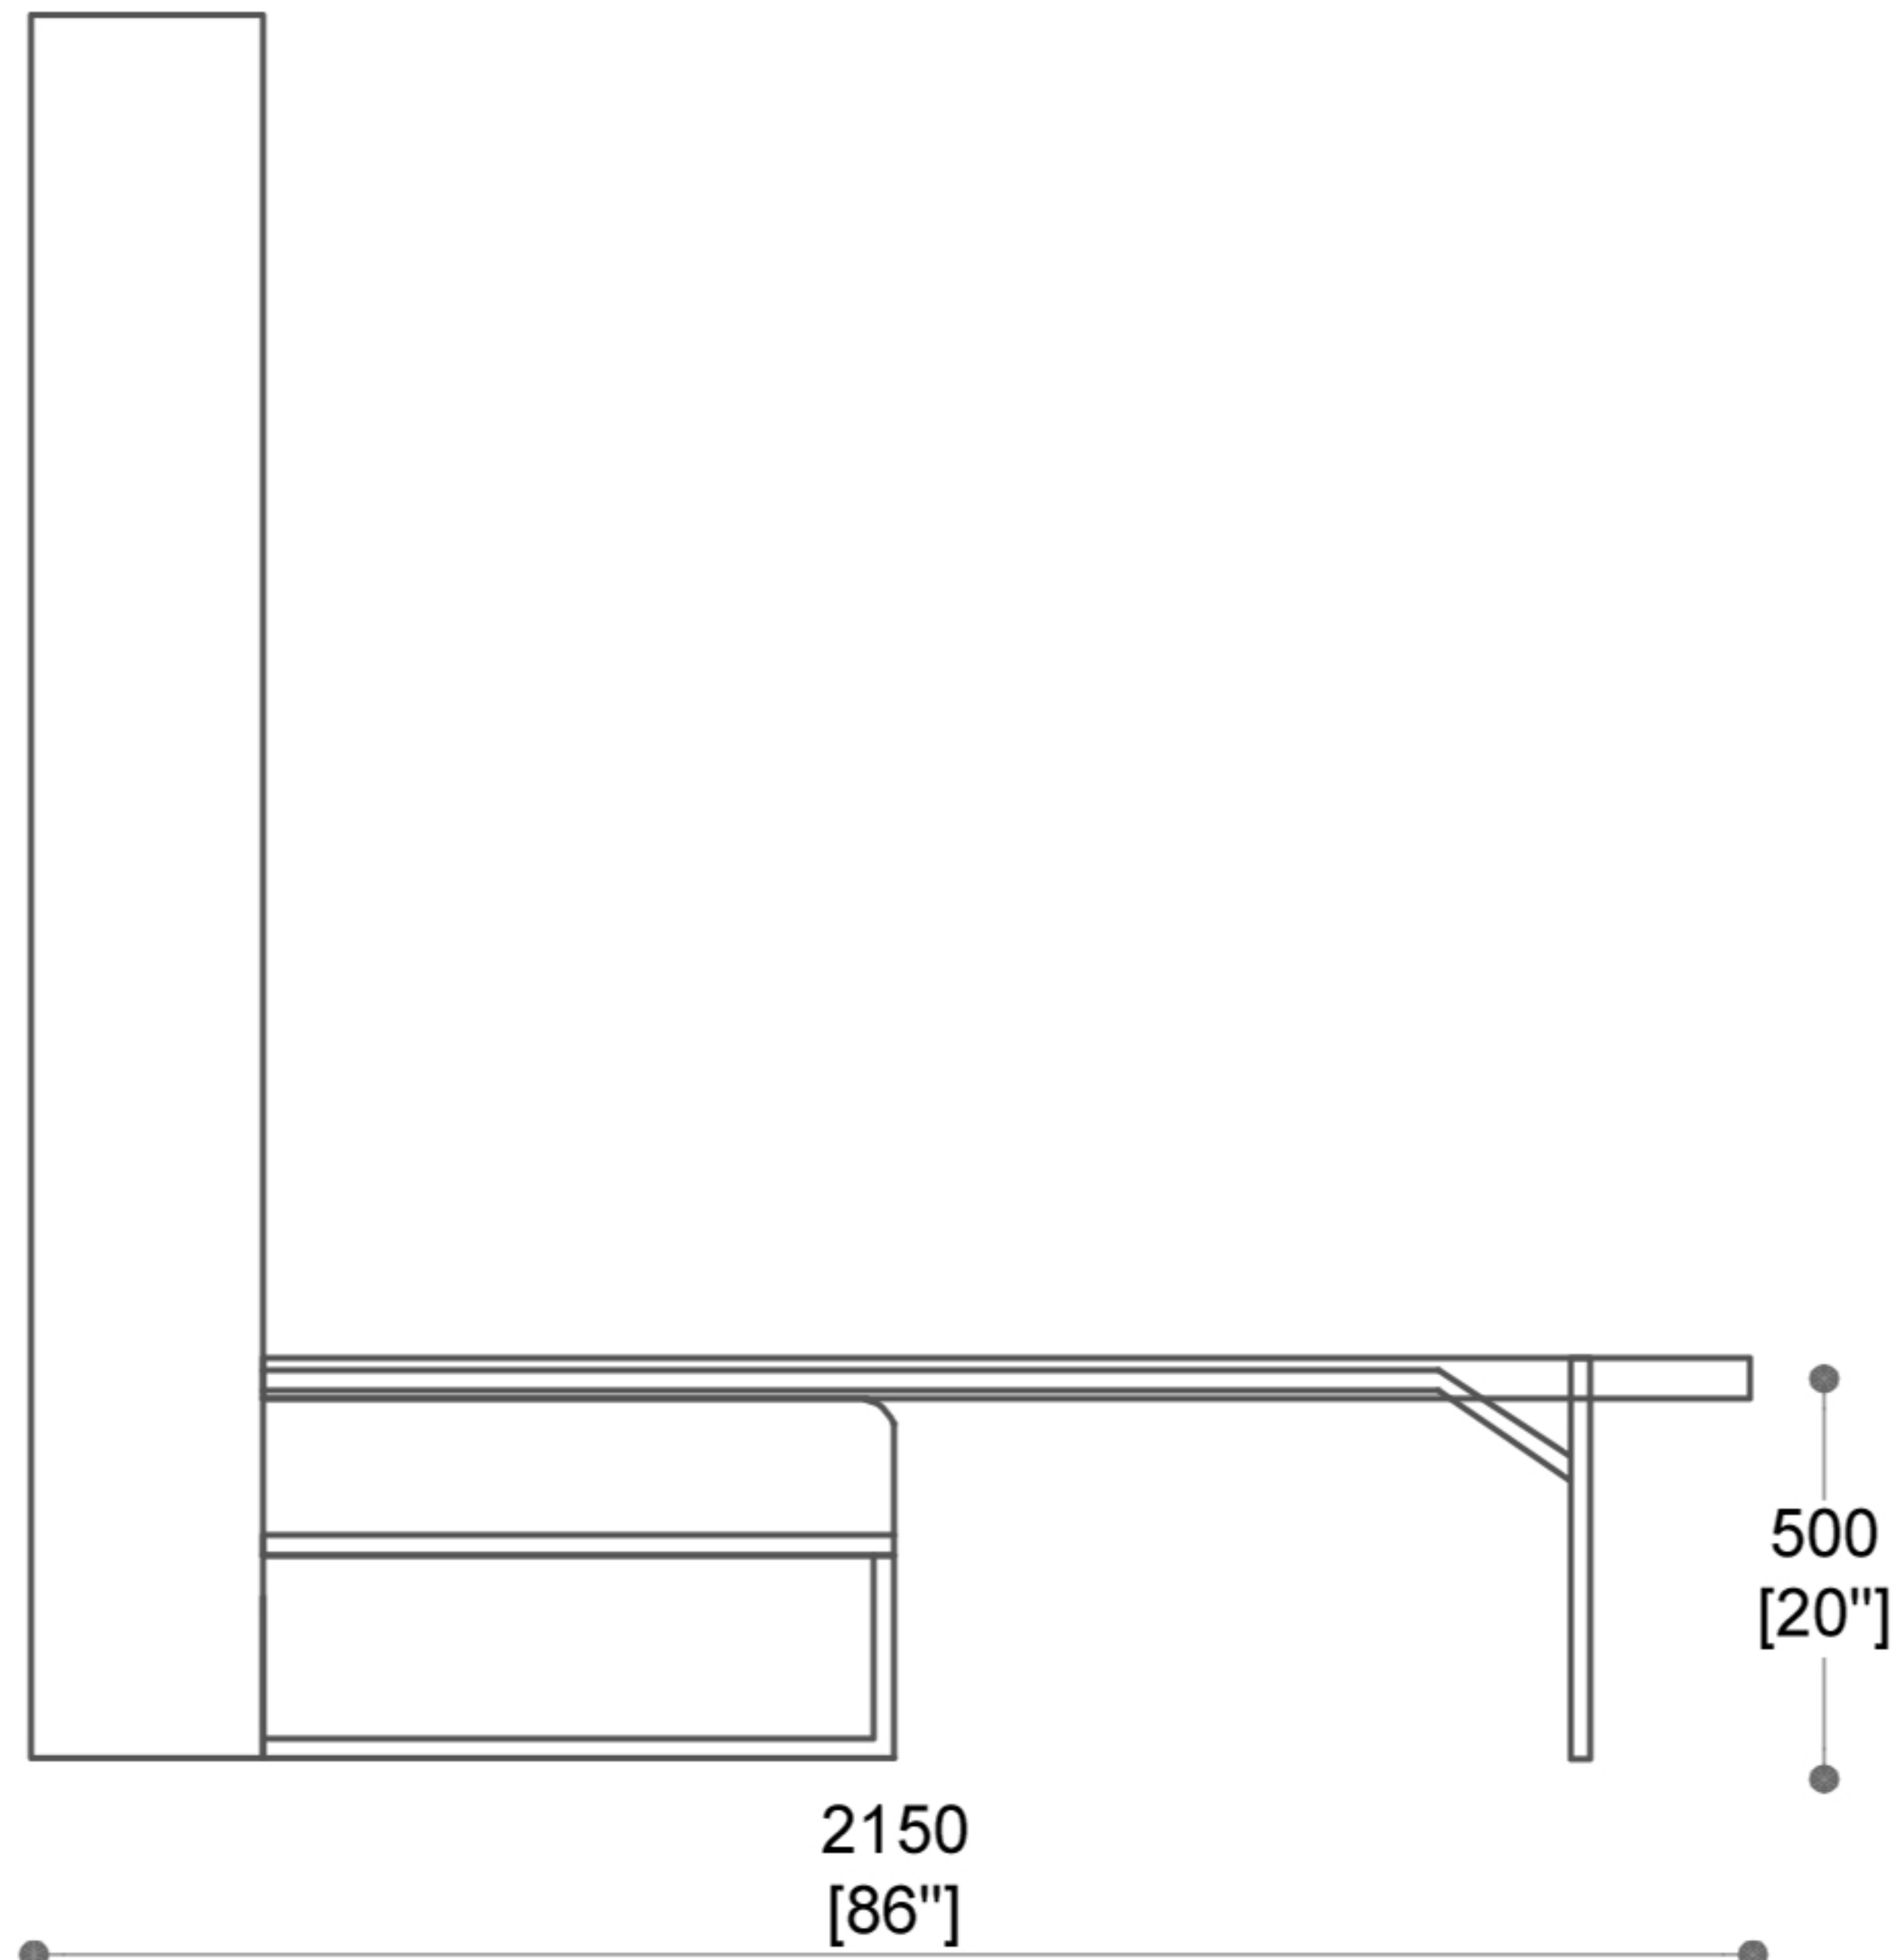

PLAN

ELEVATION A

SECTION -A-A'

LETTO HOUDINI
VERTICALE

<p>Shearling™ Shearling Skins Pvt. Ltd. Plot No.84, Sector-8, IMT Manesar, Gurugram HR-122052 www.shearling.in</p>	<p>LETTO HOUDINI VERTICALE</p>	<p>DRAWN BY:</p>
		<p>DATE : 25-10-2024</p>
		<p>CURRENT ISSUE :</p>
		<p>SCALE : NTS</p>
<p>TOLERANCE : ±5</p>		<p>THIRD ANGLE PROJECTION</p>

THIS DRAWING & ANY INFORMATION OR DESCRIPTIVE MATTER SET OUT HEREON ARE CONFIDENTIAL AND THE COPY RIGHT PROPERTY OF SHEARLING .SKINS PVT LTD AND MUST NOT BE DISCLOSED, LOANED, COPIED OR USED FOR MANUFACTURING, TRADING OR ANY OTHER PURPOSE WITHOUT WRITTEN PERMISSION.ALL DIMENSIONS IN MILLIMETERS AND INCHES.