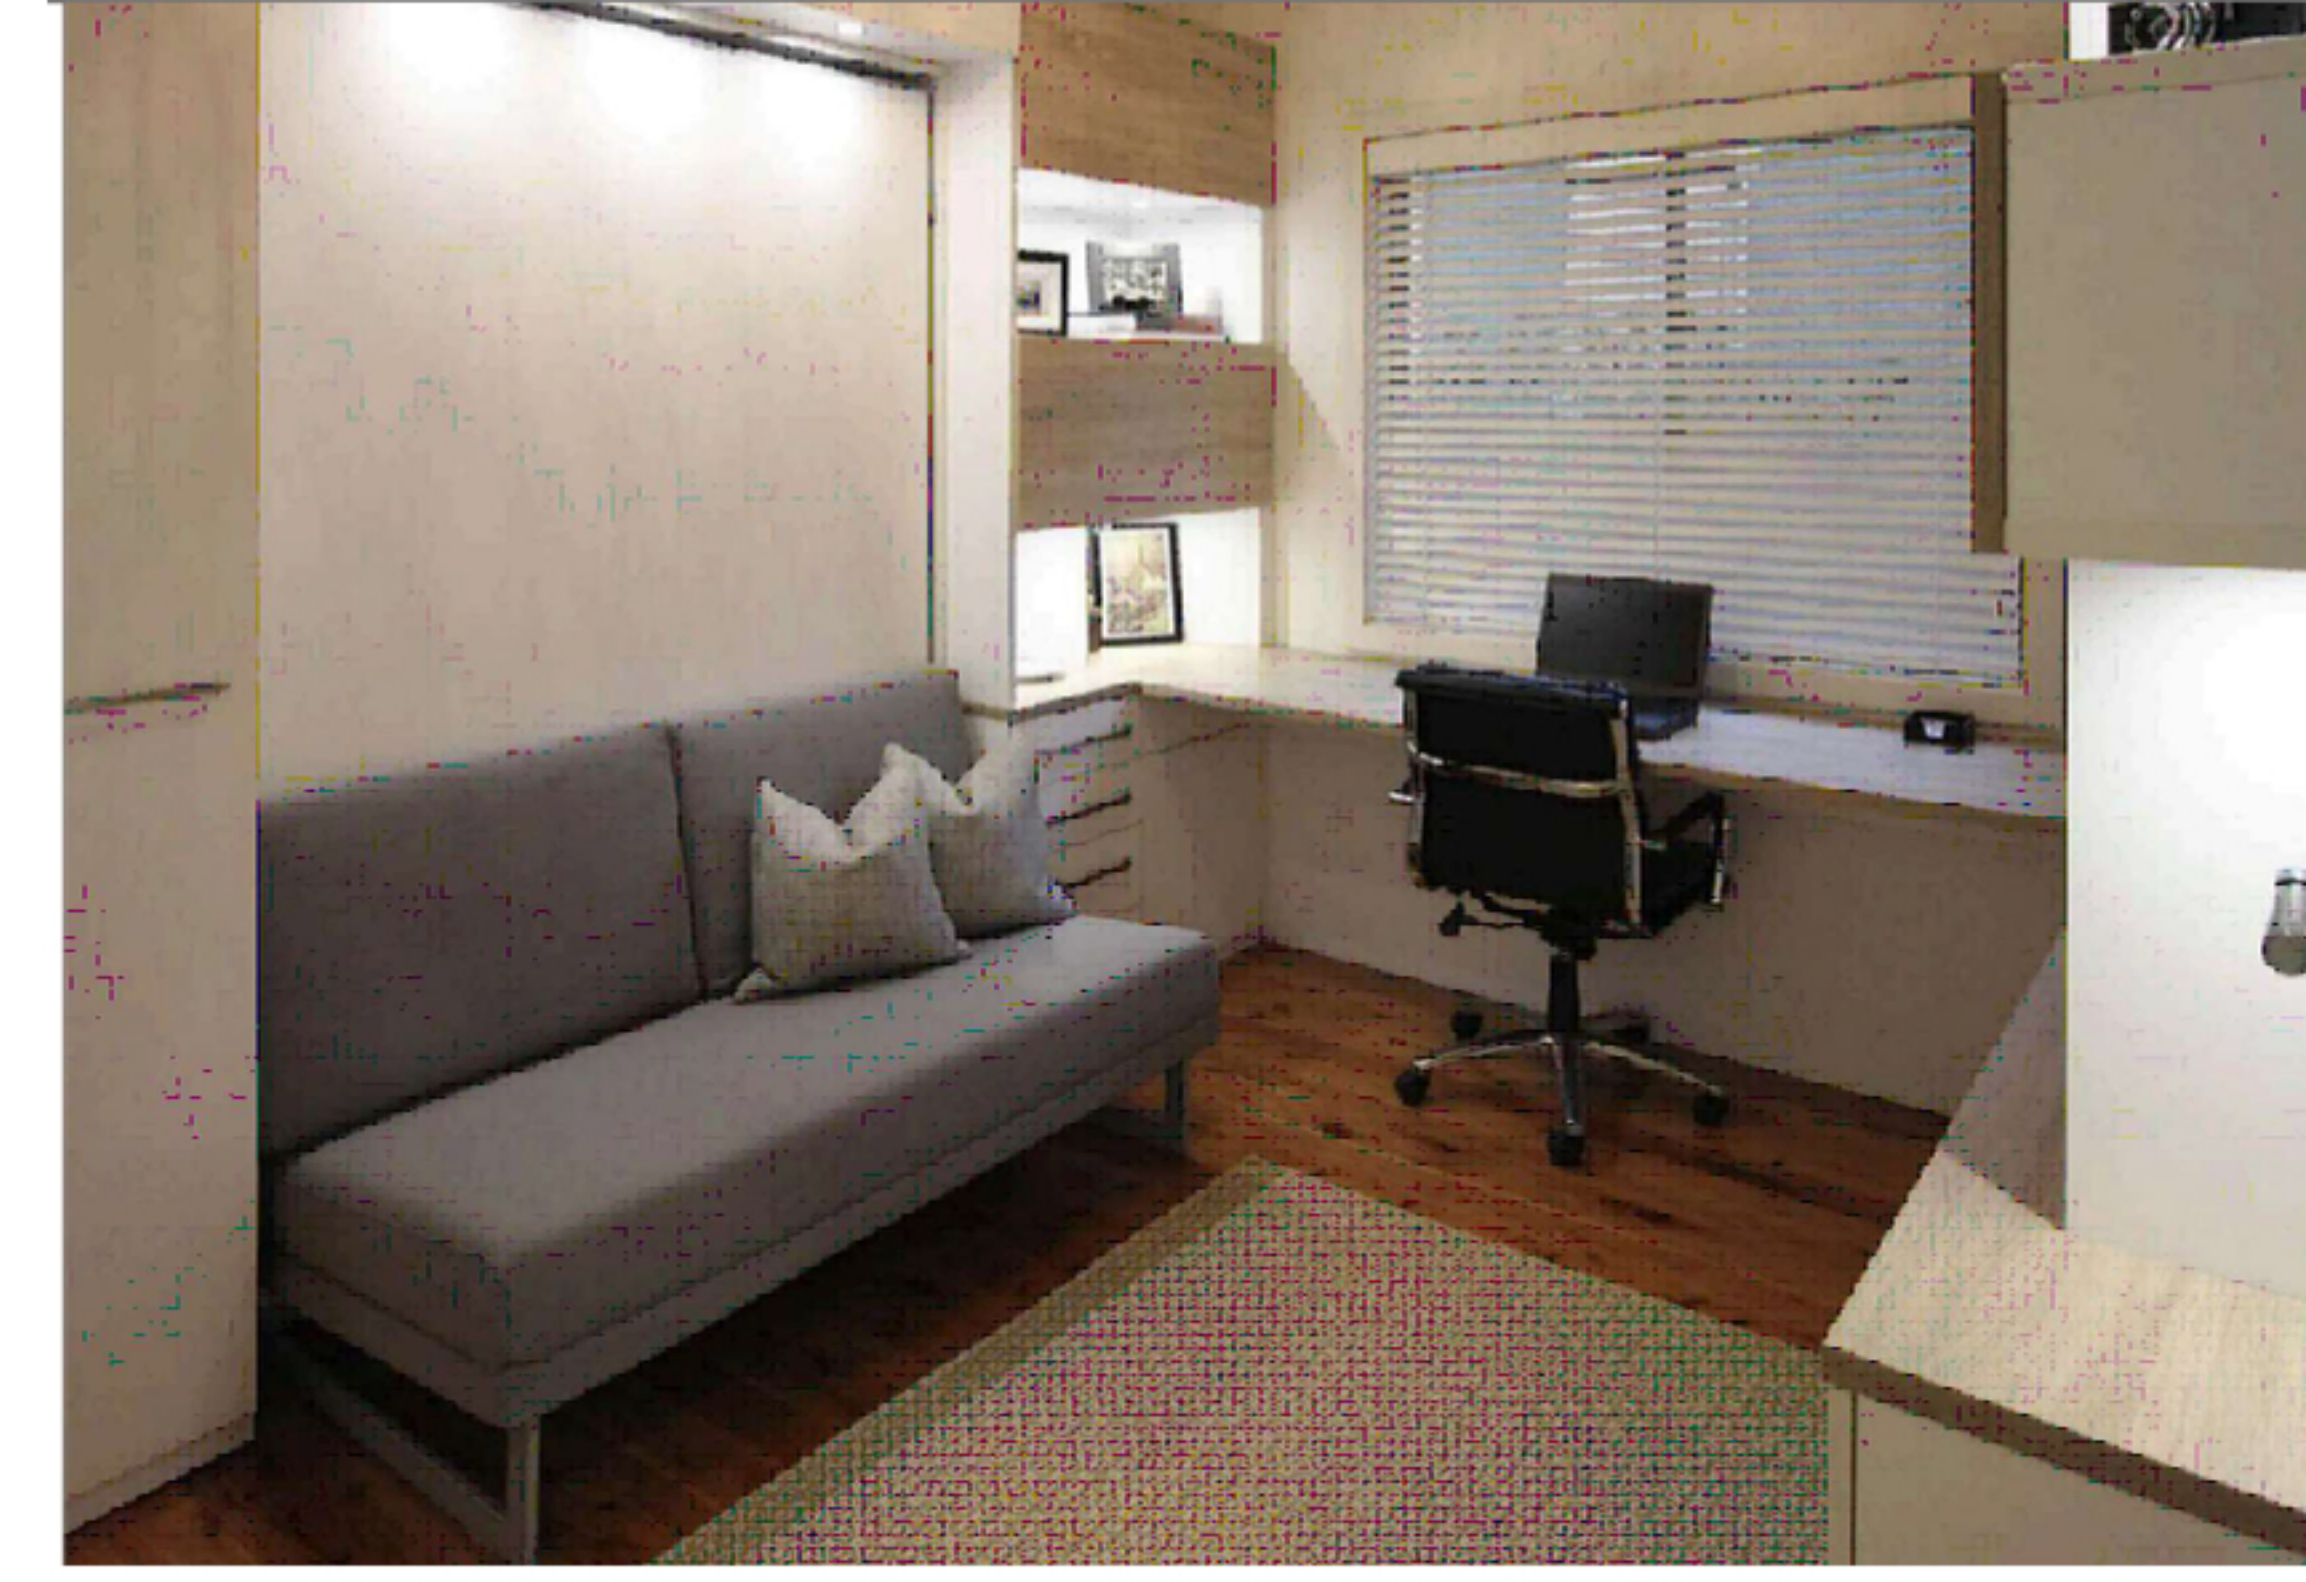

PLAN

ELEVATION A

SECTION -A-A'

LETTO HOUDINI
VERTICALE

<p>Shearling™ Shearling Skins Pvt. Ltd. Plot No.84, Sector-8, IMT Manesar, Gurugram HR-122052 www.shearling.in</p>	<p>LETTO HOUDINI VERTICALE</p>	<p>DRAWN BY:</p>
		<p>DATE : 25-10-2024</p>
		<p>CURRENT ISSUE :</p>
		<p>SCALE : NTS</p>
<p>TOLERANCE : ±5</p>		<p>THIRD ANGLE PROJECTION</p>