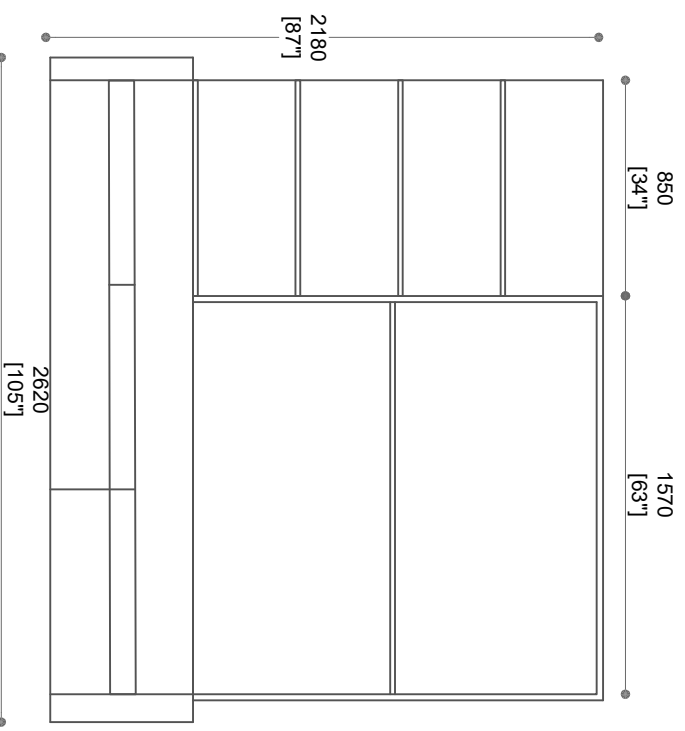

LETTO GHOST  
CHAISE LOUNGE

**Shearling™**  
Shearling Skins Pvt. Ltd.  
Gurugram, HR-122052  
www.shearling.in

**LETTO GHOST  
CHAISE LOUNGE**

DRAWN BY: \_\_\_\_\_  
DATE: 25-10-2024  
CURRENT ISSUE: \_\_\_\_\_  
SCALE: NTS  
TOLERANCE: ±5

THIS DRAWING & ANY INFORMATION OR DESCRIPTIVE MATTER SET OUT HEREON ARE THE PROPERTY OF SHEARLING AND MUST NOT BE DISCLOSED, LOANED, COPIED OR USED FOR MANUFACTURING, TRADING OR ANY OTHER PURPOSE WITHOUT WRITTEN PERMISSION. ALL DIMENSIONS IN MILLIMETERS AND INCHES.

THIRD ANGLE  
PROJECTION