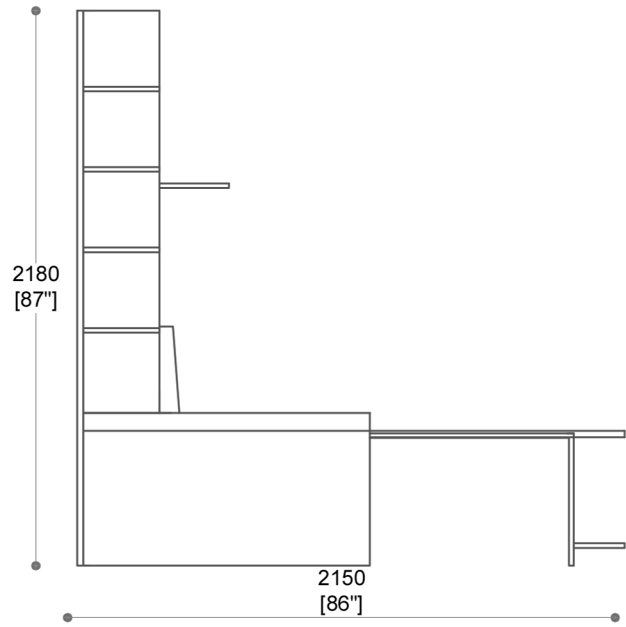

PLAN

ELEVATION A

LETTO GHOST  
CHAISE LOUNGE

SECTION -A-A'

SECTION -B-B'

<p><b>Shearling™</b></p> <p>Shearling Skins Pvt. Ltd.</p> <p>Plot No.84, Sector-8, IMT Manesar, Gurugram HR-122052 www.shearling.in</p>	<p><b>LETTO GHOST CHAISE LOUNGE</b></p>	DRAWN BY:
		DATE : 25-10-2024
		CURRENT ISSUE :
		SCALE : NTS
		TOLERANCE : ±5
<p>THIS DRAWING &amp; ANY INFORMATION OR DESCRIPTIVE MATTER SET OUT HEREON ARE CONFIDENTIAL AND THE COPY RIGHT PROPERTY OF SHEARLING .SKINS PVT LTD AND MUST NOT BE DISCLOSED, LOANED, COPIED OR USED FOR MANUFACTURING, TRADING OR ANY OTHER PURPOSE WITHOUT WRITTEN PERMISSION.ALL DIMENSIONS IN MILLIMETERS AND INCHES.</p>		<p>THIRD ANGLE PROJECTION</p>