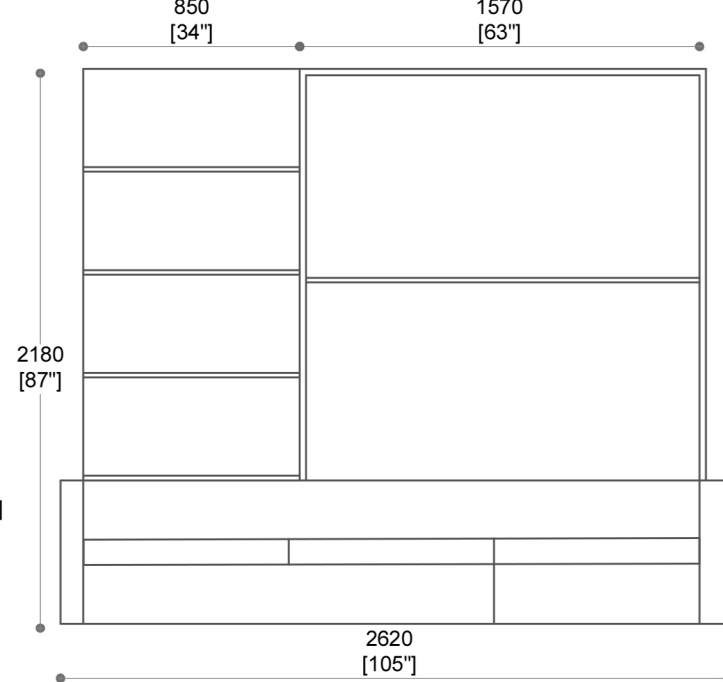

PLAN

ELEVATION A

LETTO GHOST  
CHAISE LOUNGE

SECTION -A-A'

SECTION -B-B'

<p><b>Shearling™</b></p> <p>Shearling Skins Pvt. Ltd.</p> <p>Plot No.84, Sector-8, IMT Manesar, Gurugram HR-122052 www.shearling.in</p>	<p><b>LETTO GHOST CHAISE LOUNGE</b></p>	DRAWN BY:
		DATE : 25-10-2024
		CURRENT ISSUE :
		SCALE : NTS
		TOLERANCE : ±5
<p>THIS DRAWING &amp; ANY INFORMATION OR DESCRIPTIVE MATTER SET OUT HEREON ARE CONFIDENTIAL AND THE COPY RIGHT PROPERTY OF SHEARLING .SKINS PVT LTD AND MUST NOT BE DISCLOSED, LOANED, COPIED OR USED FOR MANUFACTURING, TRADING OR ANY OTHER PURPOSE WITHOUT WRITTEN PERMISSION.ALL DIMENSIONS IN MILLIMETERS AND INCHES.</p>		<p>THIRD ANGLE PROJECTION</p>