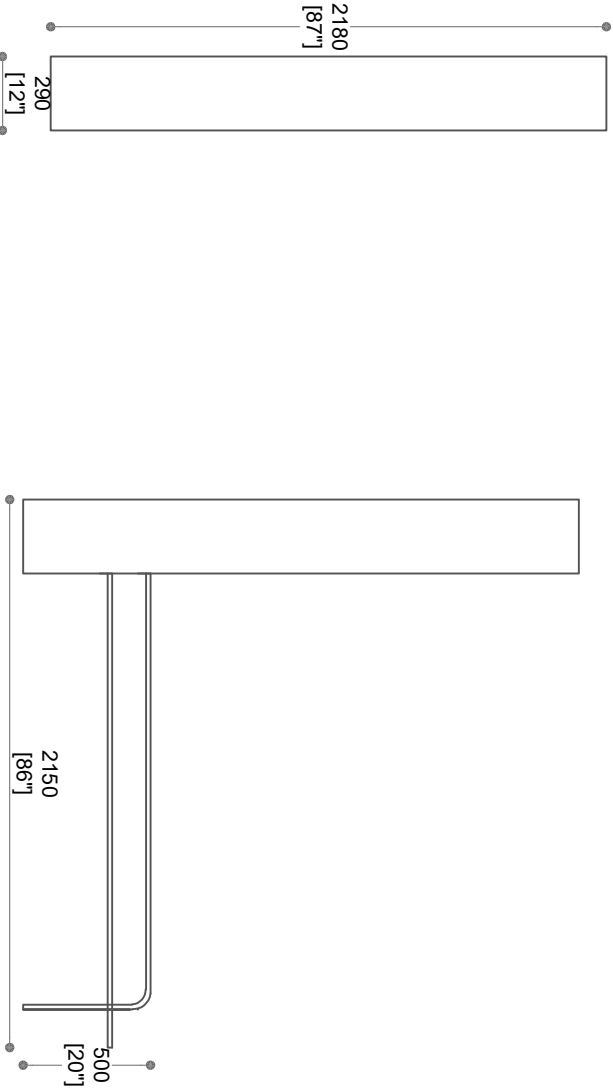

PLAN

ELEVATION A

SECTION -A-A'

SECTION -B-B'

Shearling™

Shearling Skins Pvt. Ltd.

Plot No.84, Sector-8, IMT Manesar,
Gurgaon, HR-122052
www.shearling.in

**LETTO FLAT
VERTICAL**

THIS DRAWING & ANY INFORMATION OR DESCRIPTIVE MATTER SET OUT HEREON ARE CONFIDENTIAL AND THE COPY RIGHT PROPERTY OF SHEARLING SKINS PVT.LTD AND MUST BE KEPT IN STRICT CONFIDENCE. ALL DIMENSIONS IN MILLIMETERS AND INCHES. OTHER PURPOSE WITHOUT WRITTEN PERMISSION.

DRAWN BY:

DATE : 25-10-2024

CURRENT ISSUE :

SCALE : NTS

TOLERANCE : ±5

THIRD ANGLE
PROJECTION