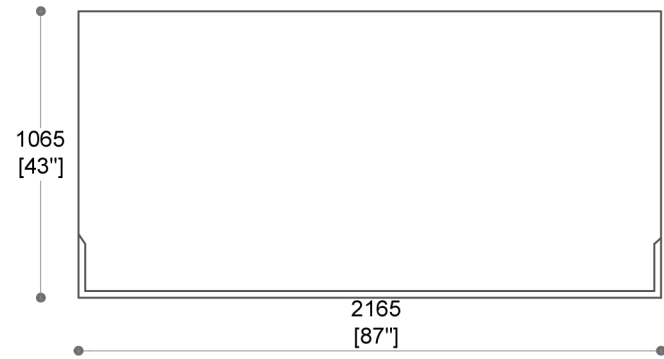

PLAN

LETTO FLAT HORIZONTAL

ELEVATION A

SECTION - A-A'

SECTION - B-B'

<p>Shearling™ Shearling Skins Pvt. Ltd. Plot No.84, Sector-8, IMT Manesar, Gurugram HR-122052 www.shearling.in</p>	<p>LETTO FLAT HORIZONTAL</p>	DRAWN BY:
		DATE : 25-10-2024
		CURRENT ISSUE :
		SCALE : NT
<p>TOLERANCE : ±5</p>		

THIS DRAWING & ANY INFORMATION OR DESCRIPTIVE MATTER SET OUT HEREON ARE CONFIDENTIAL AND THE COPY RIGHT PROPERTY OF SHEARLING -SKINS PVT LTD AND MUST NOT BE DISCLOSED, LOANED, COPIED OR USED FOR MANUFACTURING, TRADING OR ANY OTHER PURPOSE WITHOUT WRITTEN PERMISSION.ALL DIMENSIONS IN MILLIMETERS AND INCHES.