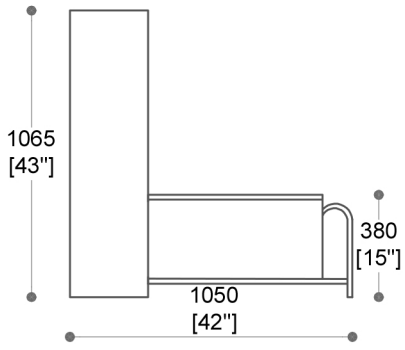

PLAN

LETTO FLAT HORIZONTAL

ELEVATION A

SECTION - A-A'

SECTION - B-B'

<p>Shearling™ Shearling Skins Pvt. Ltd. Plot No.84, Sector-8, IMT Manesar, Gurugram HR-122052 www.shearling.in</p>	<p>LETTO FLAT HORIZONTAL</p>	DRAWN BY:
		DATE : 25-10-2024
		CURRENT ISSUE :
		SCALE : NT
<p>TOLERANCE : ±5</p>		

THIS DRAWING & ANY INFORMATION OR DESCRIPTIVE MATTER SET OUT HEREON ARE CONFIDENTIAL AND THE COPY RIGHT PROPERTY OF SHEARLING -SKINS PVT LTD AND MUST NOT BE DISCLOSED, LOANED, COPIED OR USED FOR MANUFACTURING, TRADING OR ANY OTHER PURPOSE WITHOUT WRITTEN PERMISSION.ALL DIMENSIONS IN MILLIMETERS AND INCHES.