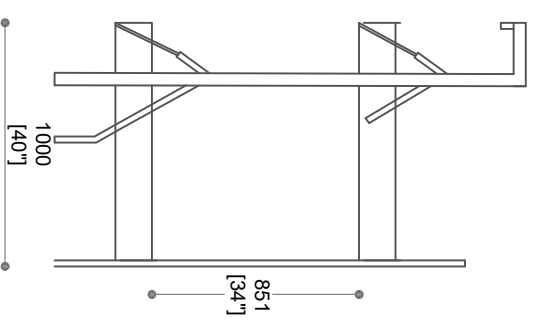

SECTION -B-B'