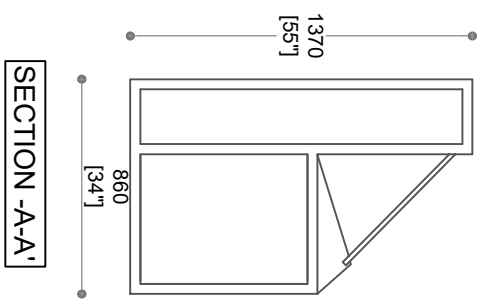

LETTO ABE

**Shearling**<sup>TM</sup>

**Shearling Skins Pvt. Ltd.**

Plot No.84, Sector-8, IMT Manesar,  
Gurgaon, HR-122052  
www.shearling.in

LETTO ABE

DRAWN BY:

DATE : 25-10-2024

CURRENT ISSUE :

SCALE : NTS

TOLERANCE : ±5

THIS DRAWING & ANY INFORMATION OR DESCRIPTIVE MATTER SET OUT HEREON ARE CONFIDENTIAL AND THE COPY RIGHT PROPERTY OF SHEARLING SKINS PVT LTD. AND ANY NOT BE DISCLOSED, LOANED, COPIED OR USED FOR MANUFACTURING, TRADING OR ANY OTHER PURPOSE WITHOUT WRITTEN PERMISSION. ALL DIMENSIONS IN MILLIMETERS AND INCHES.