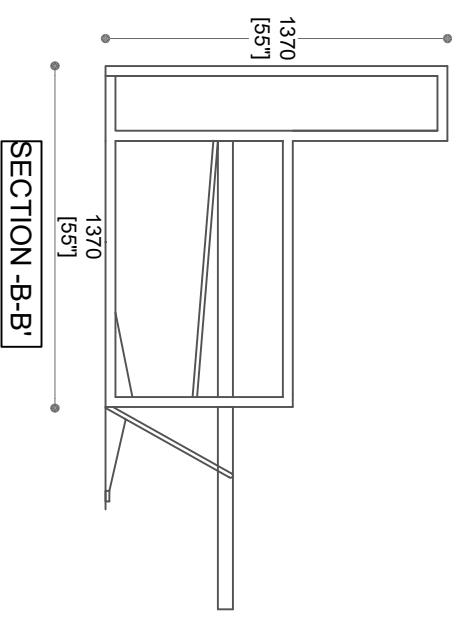

LETTO ABE

**Shearling**<sup>TM</sup>

**Shearling Skins Pvt. Ltd.**

Plot No.84, Sector-8, IMT Manesar,  
Gurgaon, HR-122052  
www.shearling.in

LETTO ABE

DRAWN BY:

DATE : 25-10-2024

CURRENT ISSUE :

SCALE : NTS

TOLERANCE : ±5

THIS DRAWING & ANY INFORMATION OR DESCRIPTIVE MATTER SET OUT HEREON ARE CONFIDENTIAL AND THE COPY RIGHT PROPERTY OF SHEARLING SKINS PVT LTD. AND ANY NOT BE DISCLOSED, LOANED, COPIED OR USED FOR MANUFACTURING, TRADING OR ANY OTHER PURPOSE WITHOUT WRITTEN PERMISSION. ALL DIMENSIONS IN MILLIMETERS AND INCHES.