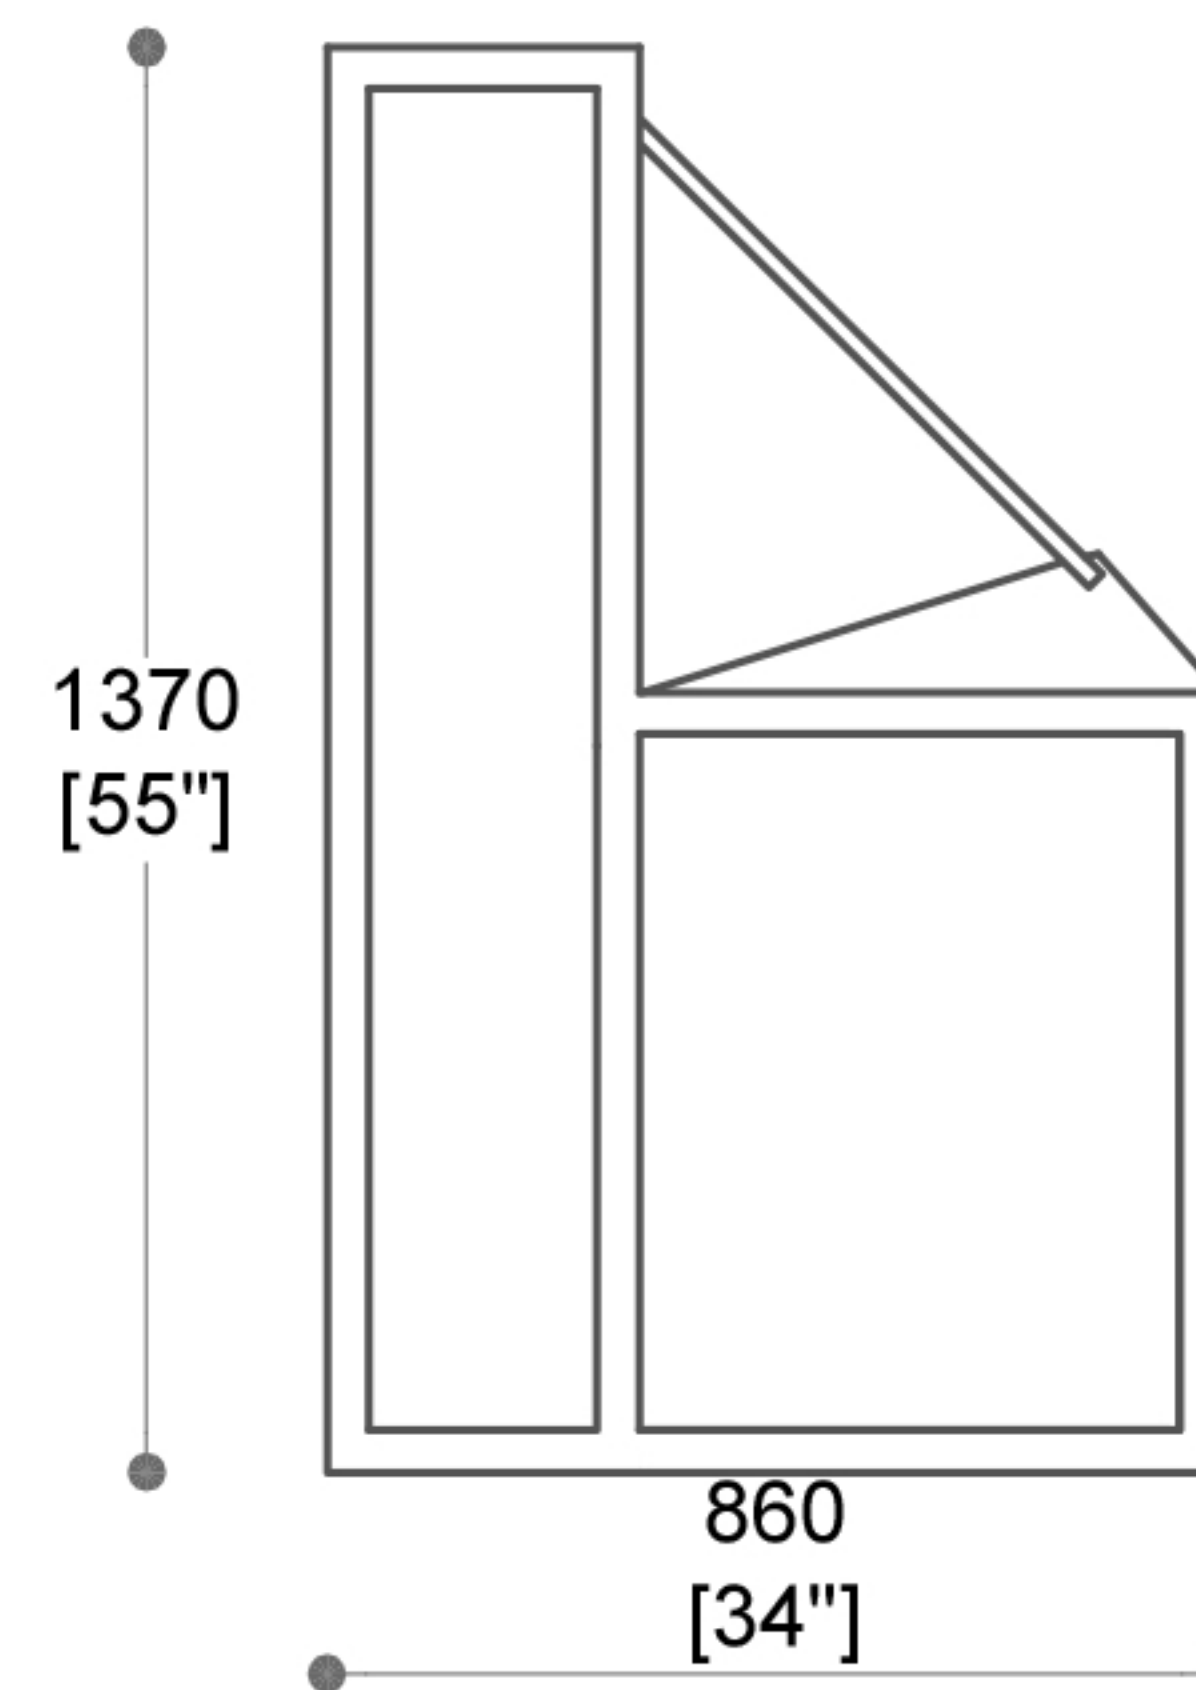

PLAN

LETTO ABE

ELEVATION A

SECTION -A-A'

SECTION -B-B'

**Shearling™**

Shearling Skins Pvt. Ltd.  
Plot No.84, Sector-8, IMT Manesar,  
Gurugram HR-122052  
www.shearling.in

LETTO ABE

DRAWN BY:	
DATE :	25-10-2024
CURRENT ISSUE :	
SCALE :	NTS
TOLERANCE :	±5

THIS DRAWING & ANY INFORMATION OR DESCRIPTIVE MATTER SET OUT HEREON ARE CONFIDENTIAL AND THE COPY RIGHT PROPERTY OF SHEARLING .SKINS PVT LTD AND MUST NOT BE DISCLOSED, LOANED, COPIED OR USED FOR MANUFACTURING, TRADING OR ANY OTHER PURPOSE WITHOUT WRITTEN PERMISSION.ALL DIMENSIONS IN MILLIMETERS AND INCHES.