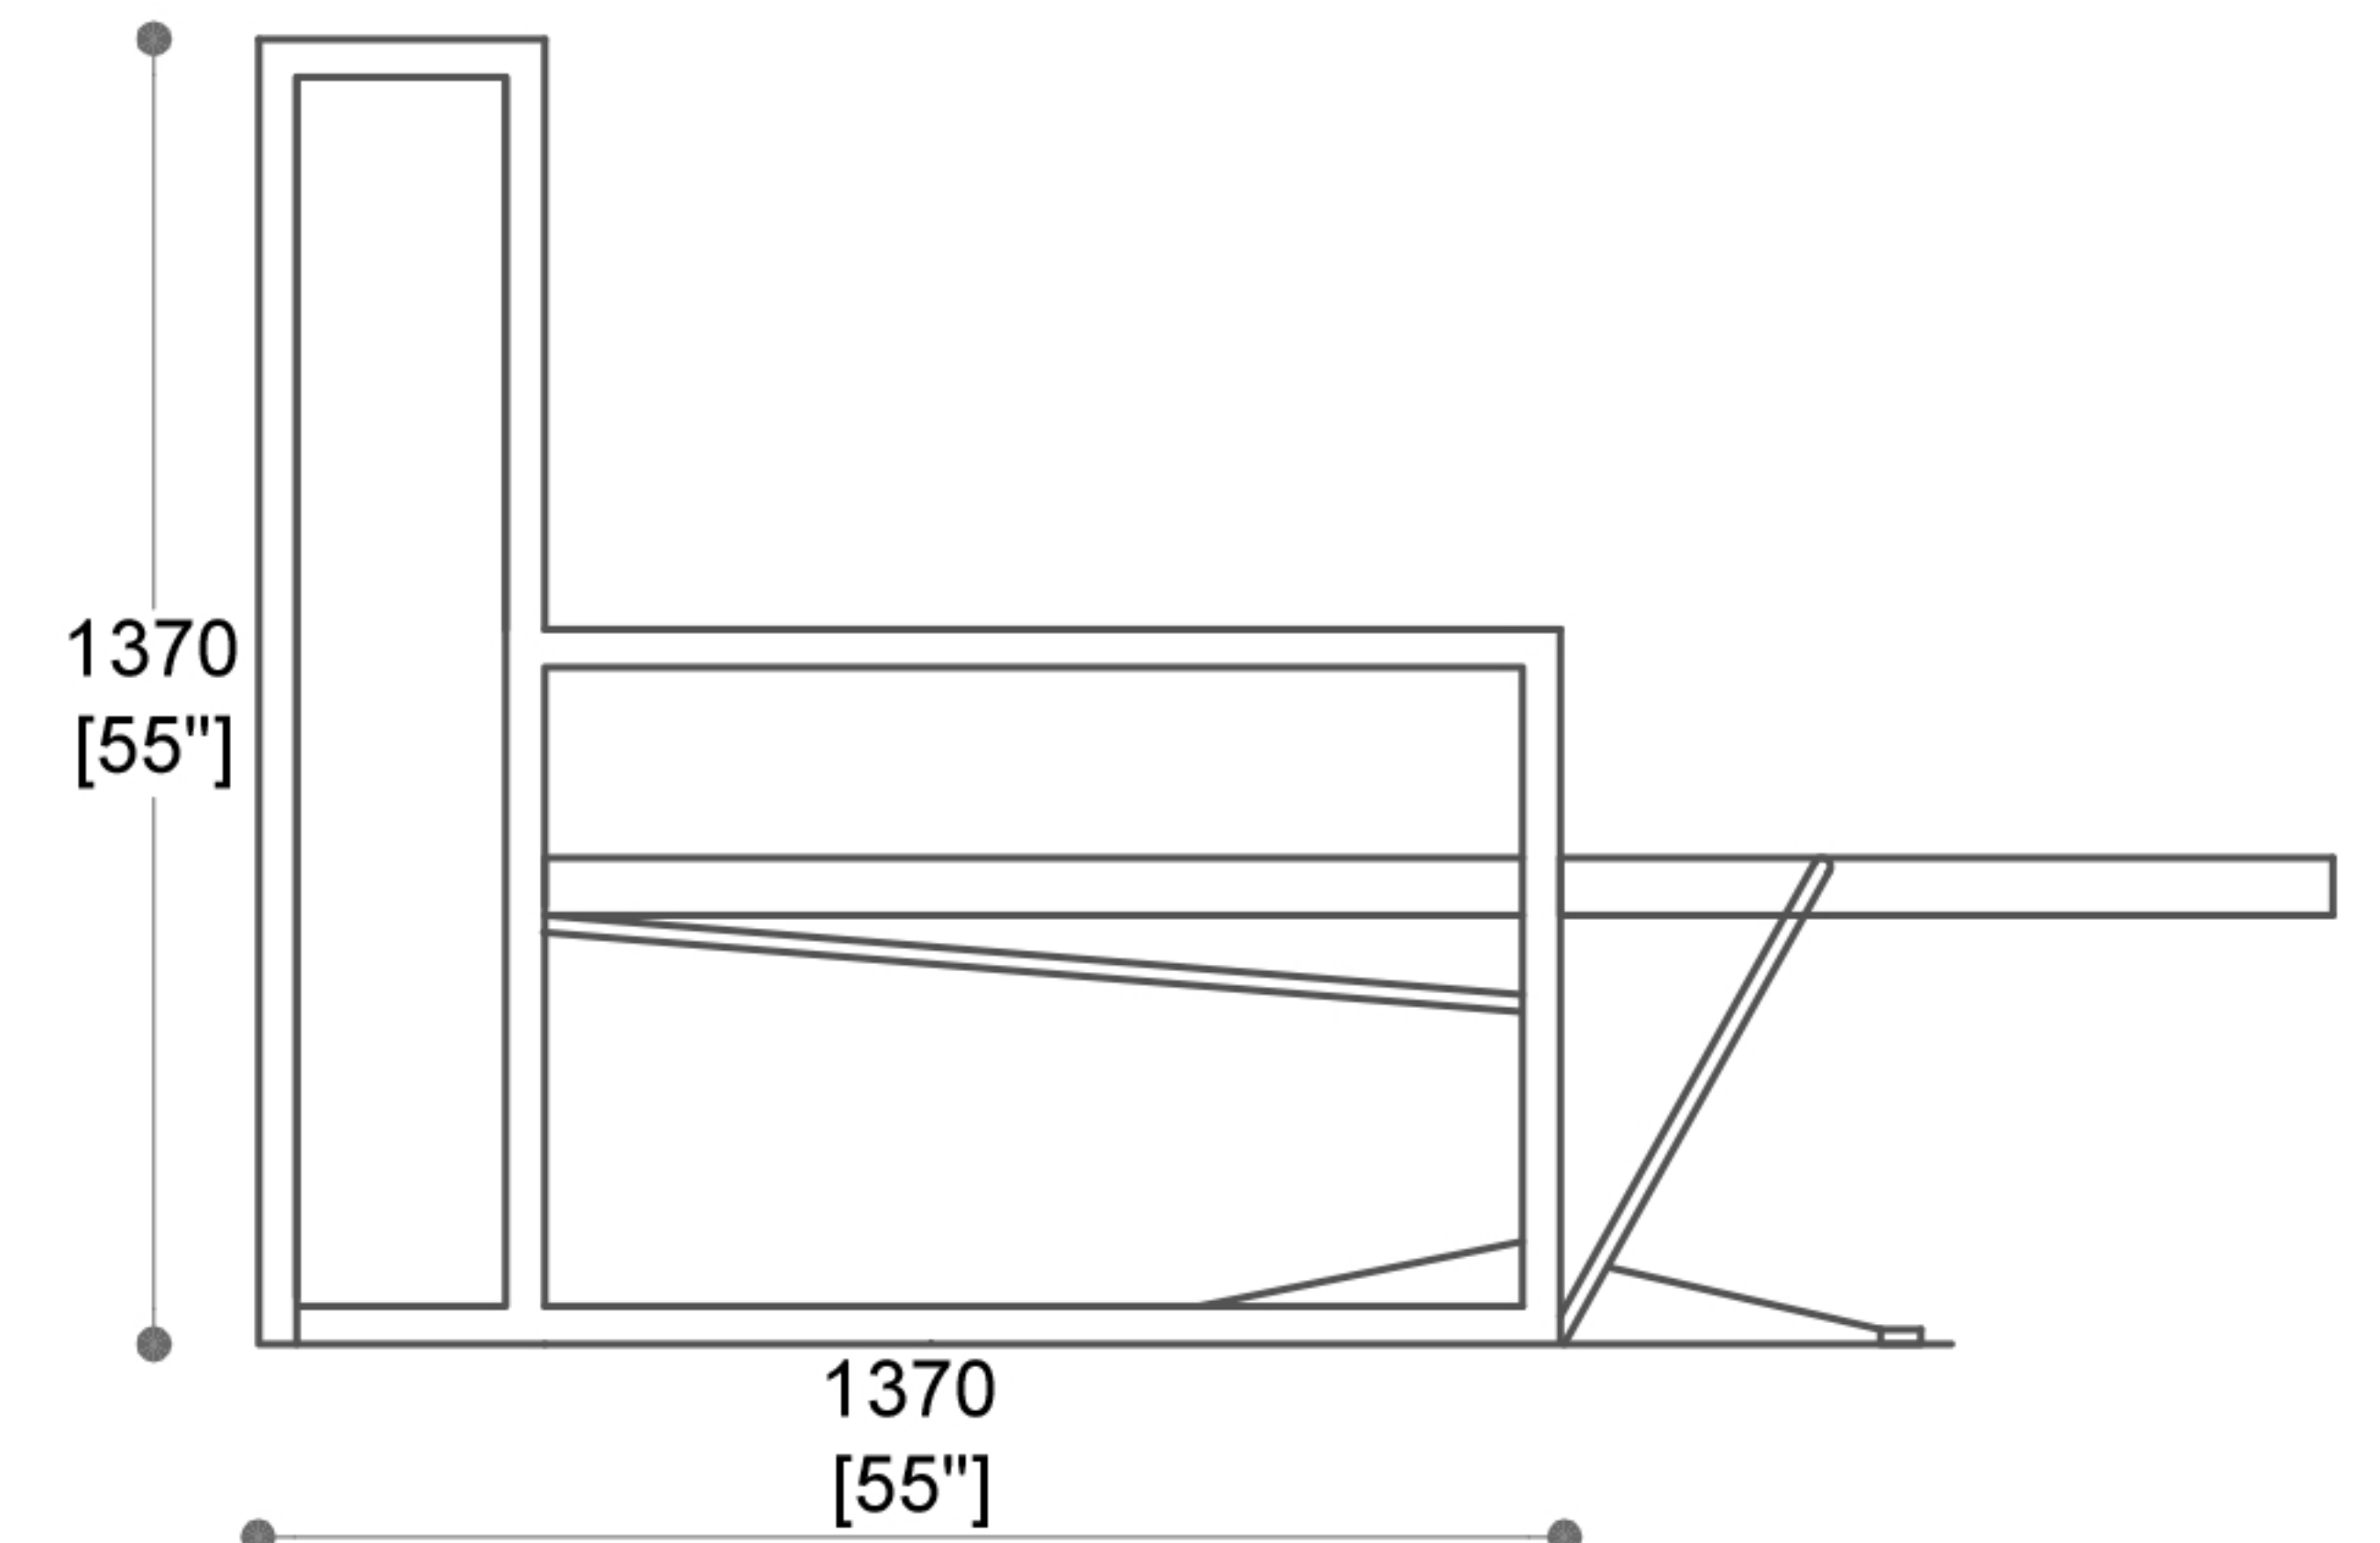

PLAN

LETTO ABE

ELEVATION A

SECTION -A-A'

SECTION -B-B'

**Shearling™**

Shearling Skins Pvt. Ltd.  
Plot No.84, Sector-8, IMT Manesar,  
Gurugram HR-122052  
www.shearling.in

LETTO ABE

DRAWN BY:	
DATE :	25-10-2024
CURRENT ISSUE :	
SCALE :	NTS
TOLERANCE :	±5

THIS DRAWING & ANY INFORMATION OR DESCRIPTIVE MATTER SET OUT HEREON ARE CONFIDENTIAL AND THE COPY RIGHT PROPERTY OF SHEARLING .SKINS PVT LTD AND MUST NOT BE DISCLOSED, LOANED, COPIED OR USED FOR MANUFACTURING, TRADING OR ANY OTHER PURPOSE WITHOUT WRITTEN PERMISSION.ALL DIMENSIONS IN MILLIMETERS AND INCHES.