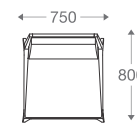

With Pattern

Without Pattern

1 seater :

(L)750mm x (D)800mm x (H)770mm
 S(H)420mm x S(D)530mm

2 seater :

(L)1500mm x (D)800mm x (H)770mm
 S(H)420mm x S(D)530mm

3 seater :

(L)2080mm x (D)800mm x (H)770mm
 S(H)420mm x S(D)530mm

*Please read the disclaimer.

All figures in millimetres. The illustrated dimensions are mean values. They are valid for Products in Standard specification.

www.shearling.in

ELDA ARMLESS

1 seater :

(L)750mm x (D)800mm x (H)770mm
S(H)420mm x S(D)530mm

2 seater :

(L)1500mm x (D)800mm x (H)770mm
S(H)420mm x S(D)530mm

3 seater :

(L)2080mm x (D)800mm x (H)770mm
S(H)420mm x S(D)530mm

ELDA ARM

SOFA

1 seater : (L)750mm x (D)800mm x (H)770mm A(H)580mm x S(H)420mm x S(D)530mm
 2 seater : (L)1500mm x (D)800mm x (H)770mm A(H)580mm x S(H)420mm x S(D)530mm
 3 seater : (L)2080mm x (D)800mm x (H)770mm A(H)580mm x S(H)420mm x S(D)530mm

(L)2080mm x (D)800mm x (H)770mm
 A(H)580mm x S(H)420mm x S(D)530mm

*Please read the disclaimer.

All figures in millimetres. The illustrated dimensions are mean values. They are valid for Products in Standard specification.