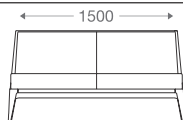

With Pattern

Without Pattern

1 seater :

(L)750mm x (D)800mm x (H)770mm
 S(H)420mm x S(D)530mm

2 seater :

(L)1500mm x (D)800mm x (H)770mm
 S(H)420mm x S(D)530mm

3 seater :

(L)2080mm x (D)800mm x (H)770mm
 S(H)420mm x S(D)530mm

*Please read the disclaimer.

All figures in millimetres. The illustrated dimensions are mean values. They are valid for Products in Standard specification.

www.shearling.in

ELDA ARMLESS

1 seater :

(L)750mm x (D)800mm x (H)770mm
S(H)420mm x S(D)530mm