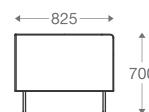

SS/MS legs

*Please read the disclaimer.

All figures in millimetres. The illustrated dimensions are mean values. They are valid for Products in Standard specification.

www.shearling.in

VERDANA

MENU

SOFA

- 1 seater : (L)825mm x (D)825mm x (H)700mm
- 2 seater : (L)1620mm x (D)825mm x (H)700mm
- 3 seater : (L)2220mm x (D)825mm x (H)700mm

SS/MS Legs

1 seater :
(L)825mm x (D)825mm x (H)700mm

2 seater :
(L)1620mm x (D)825mm x (H)700mm

3 seater :
(L)2220mm x (D)825mm x (H)700mm

*Please read the disclaimer.

All figures in millimetres. The illustrated dimensions are mean values. They are valid for Products in Standard specification.

www.shearling.in

QUELLA

SOFA

- 1 seater : (L)850mm x (D)700mm x (H)675mm
- 2 seater : (L)1450mm x (D)700mm x (H)675mm
- 3 seater : (L)2050mm x (D)700mm x (H)675mm
- L seater : (L)2600mm x (D)2600mm x (H)675mm

(L)2600mm x (D)2600mm x (H)675mm

*Please read the disclaimer.

All figures in millimetres. The illustrated dimensions are mean values. They are valid for Products in Standard specification.

www.shearling.in