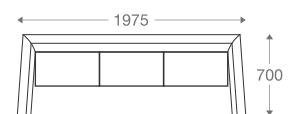

www.shearling.in

LUNA

SOFA

- 1 seater : (L)790mm x (D)700mm x (H)750mm
- 2 seater : (L)1500mm x (D)700mm x (H)750mm
- 3 seater : (L)1975mm x (D)700mm x (H)750mm

Wooden Legs

SS/MS Base

Wooden Base

1 seater :

(L)790mm x (D)700mm x (H)750mm

2 seater :

(L)1500mm x (D)700mm x (H)750mm

3 seater :

(L)1975mm x (D)700mm x (H)750mm

*Please read the disclaimer.

All figures in millimetres. The illustrated dimensions are mean values. They are valid for Products in Standard specification.