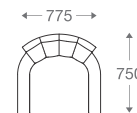

All figures in millimetres. The illustrated dimensions are mean values. They are valid for Products in Standard specification.

www.shearling.in

MORGAN

PRAVO

SOFA

- 1 seater : (L)775mm x (D)750mm x (H)825mm
- 2 seater : (L)1425mm x (D)750mm x (H)825mm
- 3 seater : (L)2025mm x (D)750mm x (H)825mm

Wooden Base

With Pattern

Without Pattern

1 seater :

(L)775mm x (D)750mm x (H)825mm

2 seater :

(L)1425mm x (D)750mm x (H)825mm

3 seater :

(L)2025mm x (D)750mm x (H)825mm

*Please read the disclaimer.

All figures in millimetres. The illustrated dimensions are mean values. They are valid for Products in Standard specification.

www.shearling.in