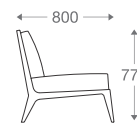

With Pattern

Without Pattern

1 seater :

(L)750mm x (D)800mm x (H)770mm
 S(H)420mm x S(D)530mm

2 seater :

(L)1500mm x (D)800mm x (H)770mm
 S(H)420mm x S(D)530mm

3 seater :

(L)2080mm x (D)800mm x (H)770mm
 S(H)420mm x S(D)530mm

*Please read the disclaimer.

All figures in millimetres. The illustrated dimensions are mean values. They are valid for Products in Standard specification.

www.shearling.in

ELDA ARMLESS

1 seater :

(L)750mm x (D)800mm x (H)770mm
S(H)420mm x S(D)530mm