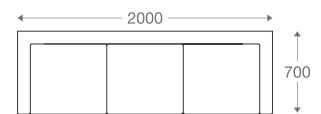

3 seater :
(L)2000mm x (D)700mm x (H)650mm