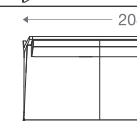

3 seater :

(L)2080mm x (D)800mm x (H)770mm
S(H)420mm x S(D)530mm