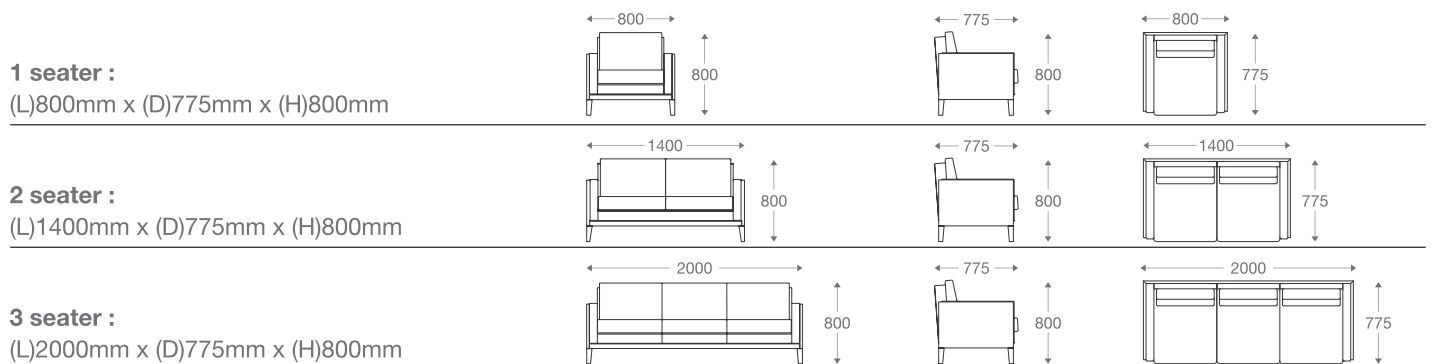

(L)2080mm x (D)800mm x (H)770mm
 A(H)580mm x S(H)420mm x S(D)530mm

*Please read the disclaimer.

All figures in millimetres. The illustrated dimensions are mean values. They are valid for Products in Standard specification.

GRACE

SOFA

- 1 seater : (L)740mm x (D)780mm x (H)820mm
- 2 seater : (L)1300mm x (D)780mm x (H)820mm
- 3 seater : (L)1860mm x (D)780mm x (H)820mm

Wooden Legs

*Please read the disclaimer.

All figures in millimetres. The illustrated dimensions are mean values. They are valid for Products in Standard specification.

www.shearling.in

GRACE

MORGAN

SOFA

- 1 seater : (L)800mm x (D)775mm x (H)800mm
- 2 seater : (L)1400mm x (D)775mm x (H)800mm
- 3 seater : (L)2000mm x (D)775mm x (H)800mm

Wooden Legs

*Please read the disclaimer.

All figures in millimetres. The illustrated dimensions are mean values. They are valid for Products in Standard specification.

www.shearling.in

MORGAN

PRAVO

SOFA

- 1 seater : (L)775mm x (D)750mm x (H)825mm
- 2 seater : (L)1425mm x (D)750mm x (H)825mm
- 3 seater : (L)2025mm x (D)750mm x (H)825mm