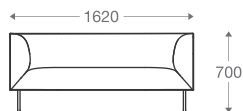

- 1 seater : (L)825mm x (D)700mm x (H)750mm
- 2 seater : (L)1680mm x (D)700mm x (H)750mm
- Left Module : (L)1350mm x (D)700mm x (H)750mm
- Right Module : (L)1350mm x (D)700mm x (H)750mm
- Armless Center : (L)1230mm x (D)700mm x (H)750mm

SS/MS legs

*Please read the disclaimer.

All figures in millimetres. The illustrated dimensions are mean values. They are valid for Products in Standard specification.

www.shearling.in

VERDANA

MENU

SOFA

- 1 seater : (L)825mm x (D)825mm x (H)700mm
- 2 seater : (L)1620mm x (D)825mm x (H)700mm
- 3 seater : (L)2220mm x (D)825mm x (H)700mm

SS/MS Legs

1 seater :
(L)825mm x (D)825mm x (H)700mm

2 seater :
(L)1620mm x (D)825mm x (H)700mm

3 seater :
(L)2220mm x (D)825mm x (H)700mm

*Please read the disclaimer.

All figures in millimetres. The illustrated dimensions are mean values. They are valid for Products in Standard specification.

(L)2600mm x (D)2600mm x (H)675mm

*Please read the disclaimer.

All figures in millimetres. The illustrated dimensions are mean values. They are valid for Products in Standard specification.

www.shearling.in