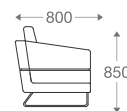

3 seater :
(L)2085mm x (D)770mm x (H)750mm

*Please read the disclaimer.

All figures in millimetres. The illustrated dimensions are mean values. They are valid for Products in Standard specification.

www.shearling.in

SS/MS Base

Wooden Base

1 seater :
(L)750mm x (D)700mm x (H)700mm

2 seater :
(L)1350mm x (D)700mm x (H)700mm

3 seater :
(L)1950mm x (D)700mm x (H)700mm

*Please read the disclaimer.

All figures in millimetres. The illustrated dimensions are mean values. They are valid for Products in Standard specification.

www.shearling.in

ESSON

SOFA

- 1 seater : (L)800mm x (D)800mm x (H)850mm
- 2 seater : (L)1460mm x (D)800mm x (H)850mm
- 3 seater : (L)2000mm x (D)800mm x (H)850mm

SS/MS Legs
(1 Seater)

SS/MS Legs

Angular
Wooden Legs

1 seater :
(L)800mm x (D)800mm x (H)850mm

2 seater :
(L)1460mm x (D)800mm x (H)850mm

3 seater :
(L)2000mm x (D)800mm x (H)850mm

*Please read the disclaimer.

All figures in millimetres. The illustrated dimensions are mean values. They are valid for Products in Standard specification.