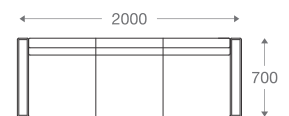

SS/MS Legs

*Please read the disclaimer.

All figures in millimetres. The illustrated dimensions are mean values. They are valid for Products in Standard specification.

www.shearling.in

CRUZE

ALIA

SOFA

- 1 seater : (L)800mm x (D)700mm x (H)725mm
- 2 seater : (L)1450mm x (D)700mm x (H)725mm
- 3 seater : (L)2000mm x (D)700mm x (H)725mm

*Please read the disclaimer.

All figures in millimetres. The illustrated dimensions are mean values. They are valid for Products in Standard specification.

www.shearling.in

ALIA (WOOD WRAP)

SOFA

- 1 seater : (L)800mm x (D)700mm x (H)725mm
- 2 seater : (L)1450mm x (D)700mm x (H)725mm
- 3 seater : (L)2000mm x (D)700mm x (H)725mm

SS/MS Legs with Wood Surround

Wooden Legs with Wood Surround

1 seater :
(L)800mm x (D)700mm x (H)725mm

2 seater :
(L)1450mm x (D)700mm x (H)725mm

3 seater :
(L)2000mm x (D)700mm x (H)725mm

*Please read the disclaimer.

All figures in millimetres. The illustrated dimensions are mean values. They are valid for Products in Standard specification.

www.shearling.in

ANDY

SOFA

- 1 seater : (L)745mm x (D)725mm x (H)700mm
- 2 seater : (L)1325mm x (D)725mm x (H)700mm
- 3 seater : (L)1925mm x (D)725mm x (H)700mm