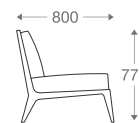

1 seater :

(L)750mm x (D)800mm x (H)770mm
S(H)420mm x S(D)530mm