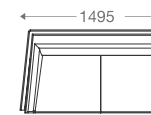

All figures in millimetres. The illustrated dimensions are mean values. They are valid for Products in Standard specification.

www.shearling.in

ANDY

SOFA

- 1 seater : (L)745mm x (D)725mm x (H)700mm
- 2 seater : (L)1325mm x (D)725mm x (H)700mm
- 3 seater : (L)1925mm x (D)725mm x (H)700mm

*Please read the disclaimer.

All figures in millimetres. The illustrated dimensions are mean values. They are valid for Products in Standard specification.

www.shearling.in

BANK

SOFA

- 1 seater : (L)890mm x (D)770mm x (H)750mm
- 2 seater : (L)1495mm x (D)770mm x (H)750mm
- 3 seater : (L)2085mm x (D)770mm x (H)750mm

R15 (SS/MS Legs)
1 Seater

D1
1 Seater

R15 Two Base
(SS/MS Legs)

Angular
Wooden Legs

1 seater :
(L)890mm x (D)770mm x (H)750mm

1 seater :
(L)890mm x (D)770mm x (H)750mm

2 seater :
(L)1495mm x (D)770mm x (H)750mm

3 seater :
(L)2085mm x (D)770mm x (H)750mm

*Please read the disclaimer.

All figures in millimetres. The illustrated dimensions are mean values. They are valid for Products in Standard specification.

www.shearling.in