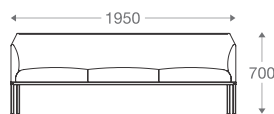

3 seater :
(L)2085mm x (D)770mm x (H)750mm

*Please read the disclaimer.

All figures in millimetres. The illustrated dimensions are mean values. They are valid for Products in Standard specification.

www.shearling.in

1 seater :
(L)890mm x (D)770mm x (H)750mm

2 seater :
(L)1495mm x (D)770mm x (H)750mm

3 seater :
(L)2085mm x (D)770mm x (H)750mm

DION

SOFA

- 1 seater : (L)750mm x (D)700mm x (H)700mm
- 2 seater : (L)1350mm x (D)700mm x (H)700mm
- 3 seater : (L)1950mm x (D)700mm x (H)700mm

SS/MS Base

Wooden Base

1 seater :
(L)750mm x (D)700mm x (H)700mm

2 seater :
(L)1350mm x (D)700mm x (H)700mm

3 seater :
(L)1950mm x (D)700mm x (H)700mm

*Please read the disclaimer.

All figures in millimetres. The illustrated dimensions are mean values. They are valid for Products in Standard specification.

1 seater :
(L)800mm x (D)800mm x (H)850mm

2 seater :
(L)1460mm x (D)800mm x (H)850mm

3 seater :
(L)2000mm x (D)800mm x (H)850mm

*Please read the disclaimer.

All figures in millimetres. The illustrated dimensions are mean values. They are valid for Products in Standard specification.