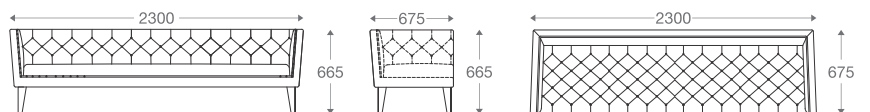

(L)2025mm x (D)750mm x (H)825mm

*Please read the disclaimer.

All figures in millimetres. The illustrated dimensions are mean values. They are valid for Products in Standard specification.

www.shearling.in

RALPH

SOFA

- 1 seater : (L)820mm x (D)675mm x (H)665mm
- 2 seater : (L)1420mm x (D)675mm x (H)665mm
- 3 seater : (L)2300mm x (D)675mm x (H)665mm

Wooden Legs

1 seater :
(L)820mm x (D)675mm x (H)665mm

2 seater :
(L)1420mm x (D)675mm x (H)665mm

3 seater :
(L)2300mm x (D)675mm x (H)665mm

*Please read the disclaimer.

All figures in millimetres. The illustrated dimensions are mean values. They are valid for Products in Standard specification.

www.shearling.in