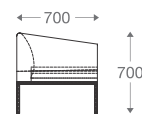

3 seater : (L)2250mm x (D)830mm x (H)850mm

SS/MS Legs

1 seater :
(L)1000mm x (D)830mm x (H)850mm

3 seater :
(L)2250mm x (D)830mm x (H)850mm

*Please read the disclaimer.

All figures in millimetres. The illustrated dimensions are mean values. They are valid for Products in Standard specification.

3 seater :
(L)2085mm x (D)770mm x (H)750mm

*Please read the disclaimer.

All figures in millimetres. The illustrated dimensions are mean values. They are valid for Products in Standard specification.

www.shearling.in

1 seater :
(L)890mm x (D)770mm x (H)750mm

2 seater :
(L)1495mm x (D)770mm x (H)750mm

3 seater :
(L)2085mm x (D)770mm x (H)750mm

DION

SOFA

- 1 seater : (L)750mm x (D)700mm x (H)700mm
- 2 seater : (L)1350mm x (D)700mm x (H)700mm
- 3 seater : (L)1950mm x (D)700mm x (H)700mm

SS/MS Base

Wooden Base

1 seater :
(L)750mm x (D)700mm x (H)700mm

2 seater :
(L)1350mm x (D)700mm x (H)700mm

3 seater :
(L)1950mm x (D)700mm x (H)700mm

*Please read the disclaimer.

All figures in millimetres. The illustrated dimensions are mean values. They are valid for Products in Standard specification.