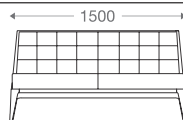

2 seater :

(L)1500mm x (D)800mm x (H)770mm
S(H)420mm x S(D)530mm