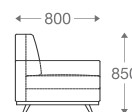

3 seater : (L)2250mm x (D)830mm x (H)850mm

SS/MS Legs

1 seater :
(L)1000mm x (D)830mm x (H)850mm

3 seater :
(L)2250mm x (D)830mm x (H)850mm

*Please read the disclaimer.

All figures in millimetres. The illustrated dimensions are mean values. They are valid for Products in Standard specification.

1 seater :
(L)800mm x (D)800mm x (H)850mm

2 seater :
(L)1460mm x (D)800mm x (H)850mm

3 seater :
(L)2000mm x (D)800mm x (H)850mm

*Please read the disclaimer.

All figures in millimetres. The illustrated dimensions are mean values. They are valid for Products in Standard specification.

www.shearling.in

HUDSON

SOFA

- 1 seater : (L)900mm x (D)800mm x (H)850mm
- 2 seater : (L)1600mm x (D)800mm x (H)850mm
- 3 seater : (L)2300mm x (D)800mm x (H)850mm

SS/MS Base

Wooden Base

1 seater :

(L)900mm x (D)800mm x (H)850mm

2 seater :

(L)1600mm x (D)800mm x (H)850mm

3 seater :

(L)2300mm x (D)800mm x (H)850mm

*Please read the disclaimer.

All figures in millimetres. The illustrated dimensions are mean values. They are valid for Products in Standard specification.