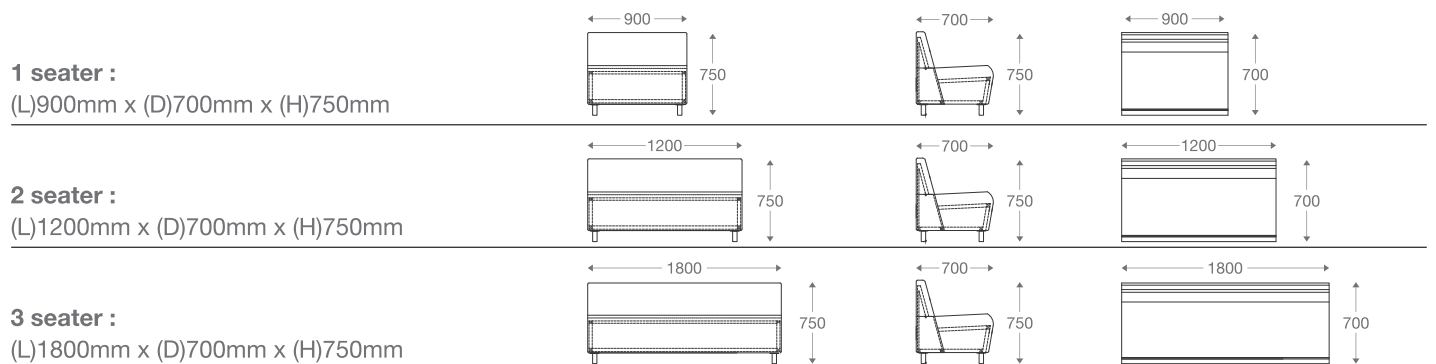

*Please read the disclaimer.

All figures in millimetres. The illustrated dimensions are mean values. They are valid for Products in Standard specification.

www.shearling.in