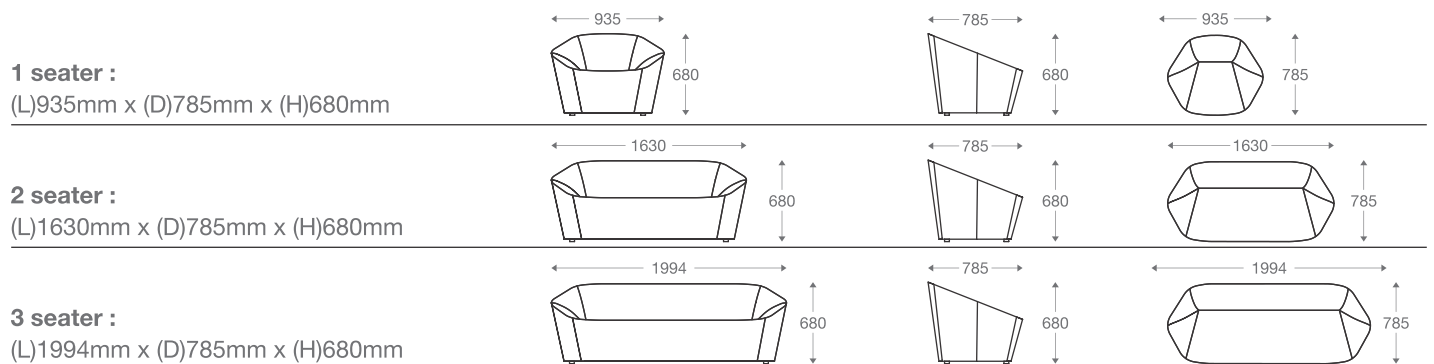

DE

SOFA

- 1 seater : (L)790mm x (D)790mm x (H)720mm
- 2 seater : (L)1570mm x (D)790mm x (H)720mm
- 3 seater : (L)1960mm x (D)790mm x (H)720mm

SS/MS Legs

*Please read the disclaimer.

All figures in millimetres. The illustrated dimensions are mean values. They are valid for Products in Standard specification.

*Please read the disclaimer.

All figures in millimetres. The illustrated dimensions are mean values. They are valid for Products in Standard specification.

www.shearling.in

OXFORD

GEO

SOFA

- 1 seater : (L)935mm x (D)785mm x (H)680mm
- 2 seater : (L)1630mm x (D)785mm x (H)680mm
- 3 seater : (L)1994mm x (D)785mm x (H)680mm

SS/MS Legs

*Please read the disclaimer.

All figures in millimetres. The illustrated dimensions are mean values. They are valid for Products in Standard specification.

www.shearling.in

GIBSON

SOFA

1 seater : (L)1000mm x (D)830mm x (H)850mm

3 seater : (L)2250mm x (D)830mm x (H)850mm

SS/MS Legs

1 seater :
(L)1000mm x (D)830mm x (H)850mm

3 seater :
(L)2250mm x (D)830mm x (H)850mm

*Please read the disclaimer.

All figures in millimetres. The illustrated dimensions are mean values. They are valid for Products in Standard specification.