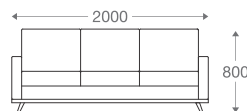

Wooden Legs

1 seater :
(L)800mm x (D)800mm x (H)850mm

2 seater :
(L)1400mm x (D)800mm x (H)850mm

3 seater :
(L)2000mm x (D)800mm x (H)850mm

One side arm :
(L)1800mm x (D)750mm x (H)820mm

*Please read the disclaimer.

All figures in millimetres. The illustrated dimensions are mean values. They are valid for Products in Standard specification.

www.shearling.in

THEO

VEGA

SOFA

- 1 seater : (L)900mm x (D)850mm x (H)800mm
- 2 seater : (L)1200mm x (D)850mm x (H)800mm
- 3 seater : (L)1800mm x (D)850mm x (H)800mm