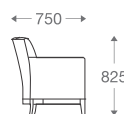

(L)2080mm x (D)800mm x (H)770mm
 A(H)580mm x S(H)420mm x S(D)530mm

*Please read the disclaimer.

All figures in millimetres. The illustrated dimensions are mean values. They are valid for Products in Standard specification.

All figures in millimetres. The illustrated dimensions are mean values. They are valid for Products in Standard specification.

www.shearling.in

MORGAN

PRAVO

SOFA

- 1 seater : (L)775mm x (D)750mm x (H)825mm
- 2 seater : (L)1425mm x (D)750mm x (H)825mm
- 3 seater : (L)2025mm x (D)750mm x (H)825mm

Wooden Base

With Pattern

Without Pattern

1 seater :

(L)775mm x (D)750mm x (H)825mm

2 seater :

(L)1425mm x (D)750mm x (H)825mm

3 seater :

(L)2025mm x (D)750mm x (H)825mm

*Please read the disclaimer.

All figures in millimetres. The illustrated dimensions are mean values. They are valid for Products in Standard specification.

www.shearling.in