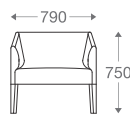

SS/MS Legs

1 seater :
(L)825mm x (D)825mm x (H)700mm

2 seater :
(L)1620mm x (D)825mm x (H)700mm

3 seater :
(L)2220mm x (D)825mm x (H)700mm

*Please read the disclaimer.

All figures in millimetres. The illustrated dimensions are mean values. They are valid for Products in Standard specification.

2 seater :

(L)1725mm x (D)820mm x (H)725mm

3 seater :

(L)2150mm x (D)820mm x (H)725mm

*Please read the disclaimer.

All figures in millimetres. The illustrated dimensions are mean values. They are valid for Products in Standard specification.

www.shearling.in

LUNA

SOFA

- 1 seater : (L)790mm x (D)700mm x (H)750mm
- 2 seater : (L)1500mm x (D)700mm x (H)750mm
- 3 seater : (L)1975mm x (D)700mm x (H)750mm

Wooden Legs

SS/MS Base

Wooden Base

1 seater :

(L)790mm x (D)700mm x (H)750mm

2 seater :

(L)1500mm x (D)700mm x (H)750mm

3 seater :

(L)1975mm x (D)700mm x (H)750mm

*Please read the disclaimer.

All figures in millimetres. The illustrated dimensions are mean values. They are valid for Products in Standard specification.