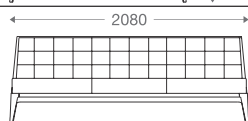

3 seater :

(L)2080mm x (D)800mm x (H)770mm
S(H)420mm x S(D)530mm