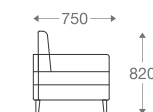

3 seater :
(L)2300mm x (D)675mm x (H)665mm

*Please read the disclaimer.

All figures in millimetres. The illustrated dimensions are mean values. They are valid for Products in Standard specification.

www.shearling.in

Wooden Legs

1 seater :
(L)800mm x (D)800mm x (H)850mm

2 seater :
(L)1400mm x (D)800mm x (H)850mm

3 seater :
(L)2000mm x (D)800mm x (H)850mm

One side arm :
(L)1800mm x (D)750mm x (H)820mm

*Please read the disclaimer.