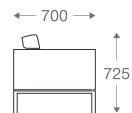

1 seater :

(L)800mm x (D)700mm x (H)725mm