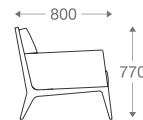

2 seater :

(L)1500mm x (D)800mm x (H)770mm
S(H)420mm x S(D)530mm

3 seater :

(L)2080mm x (D)800mm x (H)770mm
S(H)420mm x S(D)530mm

ELDA ARM

SOFA

1 seater : (L)750mm x (D)800mm x (H)770mm A(H)580mm x S(H)420mm x S(D)530mm
 2 seater : (L)1500mm x (D)800mm x (H)770mm A(H)580mm x S(H)420mm x S(D)530mm
 3 seater : (L)2080mm x (D)800mm x (H)770mm A(H)580mm x S(H)420mm x S(D)530mm

Wooden Legs

With Pattern

Without Pattern

1 seater :

(L)750mm x (D)800mm x (H)770mm
 A(H)580mm x S(H)420mm x S(D)530mm

2 seater :

(L)1500mm x (D)800mm x (H)770mm
 A(H)580mm x S(H)420mm x S(D)530mm

3 seater :

(L)2080mm x (D)800mm x (H)770mm
 A(H)580mm x S(H)420mm x S(D)530mm

*Please read the disclaimer.

All figures in millimetres. The illustrated dimensions are mean values. They are valid for Products in Standard specification.