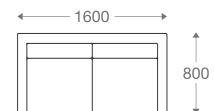

1 seater :
(L)800mm x (D)800mm x (H)850mm

2 seater :
(L)1460mm x (D)800mm x (H)850mm

3 seater :
(L)2000mm x (D)800mm x (H)850mm

*Please read the disclaimer.

All figures in millimetres. The illustrated dimensions are mean values. They are valid for Products in Standard specification.

www.shearling.in

HUDSON

SOFA

- 1 seater : (L)900mm x (D)800mm x (H)850mm
- 2 seater : (L)1600mm x (D)800mm x (H)850mm
- 3 seater : (L)2300mm x (D)800mm x (H)850mm

SS/MS Base

Wooden Base

1 seater :

(L)900mm x (D)800mm x (H)850mm

2 seater :

(L)1600mm x (D)800mm x (H)850mm

3 seater :

(L)2300mm x (D)800mm x (H)850mm

*Please read the disclaimer.

All figures in millimetres. The illustrated dimensions are mean values. They are valid for Products in Standard specification.