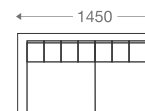

www.shearling.in

1 seater (Single Arm) :
(L)790mm x (D)790mm x (H)720mm

1 seater (Single Arm) :
(L)790mm x (D)790mm x (H)720mm

2 seater (Single Arm) :
(L)1190mm x (D)790mm x (H)720mm

OXFORD

SOFA

- 1 seater : (L)825mm x (D)825mm x (H)750mm
- 2 seater : (L)1450mm x (D)825mm x (H)750mm
- 3 seater : (L)2100mm x (D)825mm x (H)750mm

SS/MS Legs

Wooden Legs

1 seater :

(L)825mm x (D)825mm x (H)750mm

2 seater :

(L)1450mm x (D)825mm x (H)750mm

3 seater :

(L)2100mm x (D)825mm x (H)750mm

*Please read the disclaimer.

All figures in millimetres. The illustrated dimensions are mean values. They are valid for Products in Standard specification.

www.shearling.in

OXFORD

GEO

SOFA

- 1 seater : (L)935mm x (D)785mm x (H)680mm
- 2 seater : (L)1630mm x (D)785mm x (H)680mm
- 3 seater : (L)1994mm x (D)785mm x (H)680mm

3 seater : (L)2250mm x (D)830mm x (H)850mm

SS/MS Legs

1 seater :
(L)1000mm x (D)830mm x (H)850mm

3 seater :
(L)2250mm x (D)830mm x (H)850mm

*Please read the disclaimer.

All figures in millimetres. The illustrated dimensions are mean values. They are valid for Products in Standard specification.