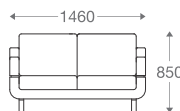

3 seater :
(L)2085mm x (D)770mm x (H)750mm

*Please read the disclaimer.

All figures in millimetres. The illustrated dimensions are mean values. They are valid for Products in Standard specification.

www.shearling.in

SS/MS Base

Wooden Base

1 seater :
(L)750mm x (D)700mm x (H)700mm

2 seater :
(L)1350mm x (D)700mm x (H)700mm

3 seater :
(L)1950mm x (D)700mm x (H)700mm

*Please read the disclaimer.

All figures in millimetres. The illustrated dimensions are mean values. They are valid for Products in Standard specification.

www.shearling.in

ESSON

SOFA

- 1 seater : (L)800mm x (D)800mm x (H)850mm
- 2 seater : (L)1460mm x (D)800mm x (H)850mm
- 3 seater : (L)2000mm x (D)800mm x (H)850mm

SS/MS Legs
(1 Seater)

SS/MS Legs

Angular
Wooden Legs

1 seater :
(L)800mm x (D)800mm x (H)850mm

2 seater :
(L)1460mm x (D)800mm x (H)850mm

3 seater :
(L)2000mm x (D)800mm x (H)850mm

*Please read the disclaimer.

All figures in millimetres. The illustrated dimensions are mean values. They are valid for Products in Standard specification.