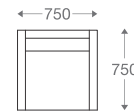

2 seater :

(L)1600mm x (D)800mm x (H)850mm

3 seater :

(L)2300mm x (D)800mm x (H)850mm

*Please read the disclaimer.

All figures in millimetres. The illustrated dimensions are mean values. They are valid for Products in Standard specification.

2 seater :
(L)1400mm x (D)700mm x (H)650mm

3 seater :
(L)2000mm x (D)700mm x (H)650mm

*Please read the disclaimer.

All figures in millimetres. The illustrated dimensions are mean values. They are valid for Products in Standard specification.

www.shearling.in

LARK

SOFA

- 1 seater : (L)750mm x (D)750mm x (H)750mm
- 2 seater : (L)1350mm x (D)750mm x (H)750mm
- 3 seater : (L)1950mm x (D)750mm x (H)750mm

Round
SS/MS Legs

Angular
Wooden Legs

1 seater :
(L)750mm x (D)750mm x (H)750mm

2 seater :
(L)1350mm x (D)750mm x (H)750mm

3 seater :
(L)1950mm x (D)750mm x (H)750mm

*Please read the disclaimer.

All figures in millimetres. The illustrated dimensions are mean values. They are valid for Products in Standard specification.