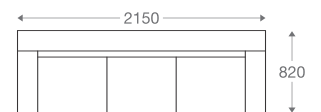

3 seater :

(L)2150mm x (D)820mm x (H)725mm

*Please read the disclaimer.

All figures in millimetres. The illustrated dimensions are mean values. They are valid for Products in Standard specification.

www.shearling.in