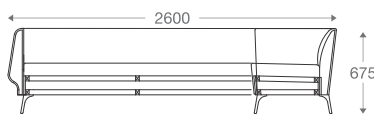

SS/MS Legs

1 seater :
(L)825mm x (D)825mm x (H)700mm

2 seater :
(L)1620mm x (D)825mm x (H)700mm

3 seater :
(L)2220mm x (D)825mm x (H)700mm

*Please read the disclaimer.

All figures in millimetres. The illustrated dimensions are mean values. They are valid for Products in Standard specification.

www.shearling.in

QUELLA

SOFA

- 1 seater : (L)850mm x (D)700mm x (H)675mm
- 2 seater : (L)1450mm x (D)700mm x (H)675mm
- 3 seater : (L)2050mm x (D)700mm x (H)675mm
- L seater : (L)2600mm x (D)2600mm x (H)675mm

SS/MS Legs

1 seater :

(L)850mm x (D)700mm x (H)675mm

2 seater :

(L)1450mm x (D)700mm x (H)675mm

3 seater :

(L)2050mm x (D)700mm x (H)675mm

L seater :

(L)2600mm x (D)2600mm x (H)675mm

*Please read the disclaimer.

All figures in millimetres. The illustrated dimensions are mean values. They are valid for Products in Standard specification.

www.shearling.in