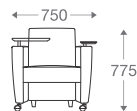

Wooden Legs

*Please read the disclaimer.

All figures in millimetres. The illustrated dimensions are mean values. They are valid for Products in Standard specification.

www.shearling.in

MURPHY

STEMA

SOFA

- 1 seater : (L)900mm x (D)700mm x (H)750mm
- 2 seater : (L)1200mm x (D)700mm x (H)750mm
- 3 seater : (L)1800mm x (D)700mm x (H)750mm

SS/MS Legs

*Please read the disclaimer.

All figures in millimetres. The illustrated dimensions are mean values. They are valid for Products in Standard specification.

www.shearling.in

BUREAU

SOFA

1 seater : (L)750mm x (D)750mm x (H)775mm

Wooden Legs
with caster

1 seater :
(L)750mm x (D)750mm x (H)775mm

*Please read the disclaimer.

All figures in millimetres. The illustrated dimensions are mean values. They are valid for Products in Standard specification.