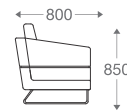

3 seater :
(L)2085mm x (D)770mm x (H)750mm

*Please read the disclaimer.

All figures in millimetres. The illustrated dimensions are mean values. They are valid for Products in Standard specification.

www.shearling.in

SS/MS Base

Wooden Base

1 seater :
(L)750mm x (D)700mm x (H)700mm

2 seater :
(L)1350mm x (D)700mm x (H)700mm

3 seater :
(L)1950mm x (D)700mm x (H)700mm

*Please read the disclaimer.

All figures in millimetres. The illustrated dimensions are mean values. They are valid for Products in Standard specification.

www.shearling.in

ESSON

SOFA

- 1 seater : (L)800mm x (D)800mm x (H)850mm
- 2 seater : (L)1460mm x (D)800mm x (H)850mm
- 3 seater : (L)2000mm x (D)800mm x (H)850mm

SS/MS Legs
(1 Seater)

SS/MS Legs

Angular
Wooden Legs

1 seater :
(L)800mm x (D)800mm x (H)850mm

2 seater :
(L)1460mm x (D)800mm x (H)850mm

3 seater :
(L)2000mm x (D)800mm x (H)850mm

*Please read the disclaimer.

All figures in millimetres. The illustrated dimensions are mean values. They are valid for Products in Standard specification.