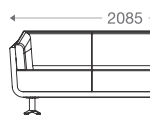

*Please read the disclaimer.

All figures in millimetres. The illustrated dimensions are mean values. They are valid for Products in Standard specification.

www.shearling.in

BANK

SOFA

- 1 seater : (L)890mm x (D)770mm x (H)750mm
- 2 seater : (L)1495mm x (D)770mm x (H)750mm
- 3 seater : (L)2085mm x (D)770mm x (H)750mm

R15 (SS/MS Legs)
1 Seater

D1
1 Seater

R15 Two Base
(SS/MS Legs)

Angular
Wooden Legs

1 seater :
(L)890mm x (D)770mm x (H)750mm

1 seater :
(L)890mm x (D)770mm x (H)750mm

2 seater :
(L)1495mm x (D)770mm x (H)750mm

3 seater :
(L)2085mm x (D)770mm x (H)750mm

*Please read the disclaimer.

All figures in millimetres. The illustrated dimensions are mean values. They are valid for Products in Standard specification.

www.shearling.in

1 seater :
(L)890mm x (D)770mm x (H)750mm

2 seater :
(L)1495mm x (D)770mm x (H)750mm

3 seater :
(L)2085mm x (D)770mm x (H)750mm

DION

SOFA

- 1 seater : (L)750mm x (D)700mm x (H)700mm
- 2 seater : (L)1350mm x (D)700mm x (H)700mm
- 3 seater : (L)1950mm x (D)700mm x (H)700mm