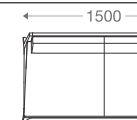

2 seater :

(L)1500mm x (D)800mm x (H)770mm
S(H)420mm x S(D)530mm