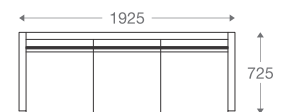

*Please read the disclaimer.

All figures in millimetres. The illustrated dimensions are mean values. They are valid for Products in Standard specification.

www.shearling.in

ALIA (WOOD WRAP)

SOFA

- 1 seater : (L)800mm x (D)700mm x (H)725mm
- 2 seater : (L)1450mm x (D)700mm x (H)725mm
- 3 seater : (L)2000mm x (D)700mm x (H)725mm

All figures in millimetres. The illustrated dimensions are mean values. They are valid for Products in Standard specification.

www.shearling.in

ANDY

SOFA

- 1 seater : (L)745mm x (D)725mm x (H)700mm
- 2 seater : (L)1325mm x (D)725mm x (H)700mm
- 3 seater : (L)1925mm x (D)725mm x (H)700mm

SS/MS Legs

Angular Wooden Legs

1 seater :

(L)745mm x (D)725mm x (H)700mm

2 seater :

(L)1325mm x (D)725mm x (H)700mm

3 seater :

(L)1925mm x (D)725mm x (H)700mm

*Please read the disclaimer.

All figures in millimetres. The illustrated dimensions are mean values. They are valid for Products in Standard specification.

www.shearling.in

BANK

SOFA

- 1 seater : (L)890mm x (D)770mm x (H)750mm
- 2 seater : (L)1495mm x (D)770mm x (H)750mm
- 3 seater : (L)2085mm x (D)770mm x (H)750mm