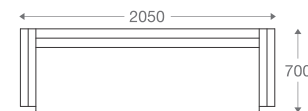

SS/MS Legs

1 seater :
(L)825mm x (D)825mm x (H)700mm

2 seater :
(L)1620mm x (D)825mm x (H)700mm

3 seater :
(L)2220mm x (D)825mm x (H)700mm

*Please read the disclaimer.

All figures in millimetres. The illustrated dimensions are mean values. They are valid for Products in Standard specification.

www.shearling.in

QUELLA

SOFA

- 1 seater : (L)850mm x (D)700mm x (H)675mm
- 2 seater : (L)1450mm x (D)700mm x (H)675mm
- 3 seater : (L)2050mm x (D)700mm x (H)675mm
- L seater : (L)2600mm x (D)2600mm x (H)675mm

SS/MS Legs

1 seater :

(L)850mm x (D)700mm x (H)675mm

2 seater :

(L)1450mm x (D)700mm x (H)675mm

3 seater :

(L)2050mm x (D)700mm x (H)675mm

L seater :

(L)2600mm x (D)2600mm x (H)675mm

*Please read the disclaimer.

All figures in millimetres. The illustrated dimensions are mean values. They are valid for Products in Standard specification.

www.shearling.in