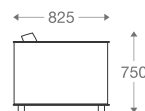

DE

SOFA

- 1 seater : (L)790mm x (D)790mm x (H)720mm
- 2 seater : (L)1570mm x (D)790mm x (H)720mm
- 3 seater : (L)1960mm x (D)790mm x (H)720mm

SS/MS Legs

*Please read the disclaimer.

All figures in millimetres. The illustrated dimensions are mean values. They are valid for Products in Standard specification.

SS/MS Legs

Wooden Legs

1 seater :

(L)825mm x (D)825mm x (H)750mm

2 seater :

(L)1450mm x (D)825mm x (H)750mm

3 seater :

(L)2100mm x (D)825mm x (H)750mm

*Please read the disclaimer.

All figures in millimetres. The illustrated dimensions are mean values. They are valid for Products in Standard specification.

www.shearling.in

OXFORD

GEO

SOFA

- 1 seater : (L)935mm x (D)785mm x (H)680mm
- 2 seater : (L)1630mm x (D)785mm x (H)680mm
- 3 seater : (L)1994mm x (D)785mm x (H)680mm

3 seater : (L)2250mm x (D)830mm x (H)850mm

SS/MS Legs

1 seater :
(L)1000mm x (D)830mm x (H)850mm

3 seater :
(L)2250mm x (D)830mm x (H)850mm

*Please read the disclaimer.

All figures in millimetres. The illustrated dimensions are mean values. They are valid for Products in Standard specification.