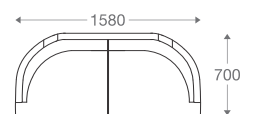

(L)2600mm x (D)2600mm x (H)675mm

*Please read the disclaimer.

All figures in millimetres. The illustrated dimensions are mean values. They are valid for Products in Standard specification.

www.shearling.in

QUELLA

COZA

SOFA

1 seater : (L)775mm x (D)700mm x (H)725mm

2.5 seater : (L)1580mm x (D)700mm x (H)725mm

SS/MS Legs

1 seater :
(L)775mm x (D)700mm x (H)725mm

2.5 seater :
(L)1580mm x (D)700mm x (H)725mm

*Please read the disclaimer.

All figures in millimetres. The illustrated dimensions are mean values. They are valid for Products in Standard specification.

www.shearling.in

COZA

CRUZE

SOFA

- 1 seater : (L)860mm x (D)720mm x (H)750mm
- 2 seater : (L)1350mm x (D)720mm x (H)750mm
- 3 seater : (L)1950mm x (D)720mm x (H)750mm

SS/MS Legs

*Please read the disclaimer.

All figures in millimetres. The illustrated dimensions are mean values. They are valid for Products in Standard specification.

www.shearling.in

CRUZE

ALIA

SOFA

- 1 seater : (L)800mm x (D)700mm x (H)725mm
- 2 seater : (L)1450mm x (D)700mm x (H)725mm
- 3 seater : (L)2000mm x (D)700mm x (H)725mm