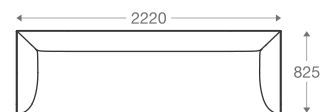

SS/MS legs

*Please read the disclaimer.

All figures in millimetres. The illustrated dimensions are mean values. They are valid for Products in Standard specification.

www.shearling.in

VERDANA

MENU

SOFA

- 1 seater : (L)825mm x (D)825mm x (H)700mm
- 2 seater : (L)1620mm x (D)825mm x (H)700mm
- 3 seater : (L)2220mm x (D)825mm x (H)700mm

SS/MS Legs

1 seater :
(L)825mm x (D)825mm x (H)700mm

2 seater :
(L)1620mm x (D)825mm x (H)700mm

3 seater :
(L)2220mm x (D)825mm x (H)700mm

*Please read the disclaimer.

All figures in millimetres. The illustrated dimensions are mean values. They are valid for Products in Standard specification.

www.shearling.in

QUELLA

SOFA

- 1 seater : (L)850mm x (D)700mm x (H)675mm
- 2 seater : (L)1450mm x (D)700mm x (H)675mm
- 3 seater : (L)2050mm x (D)700mm x (H)675mm
- L seater : (L)2600mm x (D)2600mm x (H)675mm

(L)2600mm x (D)2600mm x (H)675mm

*Please read the disclaimer.

All figures in millimetres. The illustrated dimensions are mean values. They are valid for Products in Standard specification.

www.shearling.in