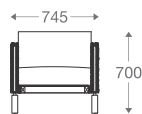

1 seater :

(L)745mm x (D)725mm x (H)700mm