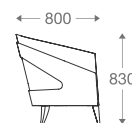

All figures in millimetres. The illustrated dimensions are mean values. They are valid for Products in Standard specification.

www.shearling.in

ANORA

SOFA

1 seater : (L)665mm x (D)775mm x (H)830mm A(H)635mm x S(H)450mm x S(D)500mm
 2 seater : (L)1400mm x (D)775mm x (H)830mm A(H)635mm x S(H)450mm x S(D)500mm
 3 seater : (L)2000mm x (D)775mm x (H)830mm A(H)635mm x S(H)450mm x S(D)500mm

Wooden Legs

1 seater :

(L)665mm x (D)775mm x (H)830mm
 A(H)635mm x S(H)450mm x S(D)500mm

2 seater :

(L)1400mm x (D)775mm x (H)830mm
 A(H)635mm x S(H)450mm x S(D)500mm

3 seater :

(L)2000mm x (D)775mm x (H)830mm
 A(H)635mm x S(H)450mm x S(D)500mm

*Please read the disclaimer.

All figures in millimetres. The illustrated dimensions are mean values. They are valid for Products in Standard specification.

www.shearling.in

ANORA LOUNGE (WOOD WRAP)

SOFA

1 seater : (L)700mm x (D)800mm x (H)830mm
A(H)635mm x S(H)450mm x S(D)500mm

Wooden Legs

1 seater :

(L)700mm x (D)800mm x (H)830mm
A(H)635mm x S(H)450mm x S(D)500mm

*Please read the disclaimer.

All figures in millimetres. The illustrated dimensions are mean values. They are valid for Products in Standard specification.