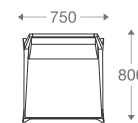

All figures in millimetres. The illustrated dimensions are mean values. They are valid for Products in Standard specification.

www.shearling.in

DYLAN LEATHER

SOFA

- 1 seater : (L)750mm x (D)750mm x (H)800mm
- 2 seater : (L)1350mm x (D)750mm x (H)800mm
- 3 seater : (L)1950mm x (D)750mm x (H)800mm

SOFA

1 seater : (L)750mm x (D)800mm x (H)770mm S(H)420mm x S(D)530mm
 2 seater : (L)1500mm x (D)800mm x (H)770mm S(H)420mm x S(D)530mm
 3 seater : (L)2080mm x (D)800mm x (H)770mm S(H)420mm x S(D)530mm

Wooden Legs

With Pattern

Without Pattern

1 seater :

(L)750mm x (D)800mm x (H)770mm
 S(H)420mm x S(D)530mm

2 seater :

(L)1500mm x (D)800mm x (H)770mm
 S(H)420mm x S(D)530mm

3 seater :

(L)2080mm x (D)800mm x (H)770mm
 S(H)420mm x S(D)530mm

*Please read the disclaimer.

All figures in millimetres. The illustrated dimensions are mean values. They are valid for Products in Standard specification.

www.shearling.in

ELDA ARMLESS

1 seater :

(L)750mm x (D)800mm x (H)770mm
S(H)420mm x S(D)530mm