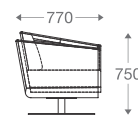

All figures in millimetres. The illustrated dimensions are mean values. They are valid for Products in Standard specification.

www.shearling.in

ANDY

SOFA

- 1 seater : (L)745mm x (D)725mm x (H)700mm
- 2 seater : (L)1325mm x (D)725mm x (H)700mm
- 3 seater : (L)1925mm x (D)725mm x (H)700mm

*Please read the disclaimer.

All figures in millimetres. The illustrated dimensions are mean values. They are valid for Products in Standard specification.

www.shearling.in

BANK

SOFA

- 1 seater : (L)890mm x (D)770mm x (H)750mm
- 2 seater : (L)1495mm x (D)770mm x (H)750mm
- 3 seater : (L)2085mm x (D)770mm x (H)750mm

R15 (SS/MS Legs)
1 Seater

D1
1 Seater

R15 Two Base
(SS/MS Legs)

Angular
Wooden Legs

1 seater :
(L)890mm x (D)770mm x (H)750mm

1 seater :
(L)890mm x (D)770mm x (H)750mm

2 seater :
(L)1495mm x (D)770mm x (H)750mm

3 seater :
(L)2085mm x (D)770mm x (H)750mm

*Please read the disclaimer.

All figures in millimetres. The illustrated dimensions are mean values. They are valid for Products in Standard specification.

www.shearling.in