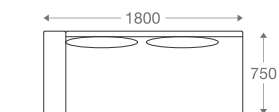

Wooden Legs

1 seater :
(L)800mm x (D)800mm x (H)850mm

2 seater :
(L)1400mm x (D)800mm x (H)850mm

3 seater :
(L)2000mm x (D)800mm x (H)850mm

One side arm :
(L)1800mm x (D)750mm x (H)820mm

*Please read the disclaimer.