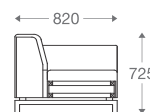

1 seater :
(L)800mm x (D)800mm x (H)850mm

2 seater :
(L)1460mm x (D)800mm x (H)850mm

3 seater :
(L)2000mm x (D)800mm x (H)850mm

*Please read the disclaimer.

All figures in millimetres. The illustrated dimensions are mean values. They are valid for Products in Standard specification.

2 seater :
(L)1350mm x (D)750mm x (H)750mm

3 seater :
(L)1950mm x (D)750mm x (H)750mm

*Please read the disclaimer.

All figures in millimetres. The illustrated dimensions are mean values. They are valid for Products in Standard specification.

www.shearling.in

LINE

SOFA

- 1 seater : (L)930mm x (D)820mm x (H)725mm
- 2 seater : (L)1725mm x (D)820mm x (H)725mm
- 3 seater : (L)2150mm x (D)820mm x (H)725mm

SS/MS Legs

Wooden Legs

1 seater :

(L)930mm x (D)820mm x (H)725mm

2 seater :

(L)1725mm x (D)820mm x (H)725mm

3 seater :

(L)2150mm x (D)820mm x (H)725mm

*Please read the disclaimer.

All figures in millimetres. The illustrated dimensions are mean values. They are valid for Products in Standard specification.