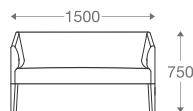

www.shearling.in

LINE

SOFA

- 1 seater : (L)930mm x (D)820mm x (H)725mm
- 2 seater : (L)1725mm x (D)820mm x (H)725mm
- 3 seater : (L)2150mm x (D)820mm x (H)725mm

SS/MS Legs

Wooden Legs

1 seater :

(L)930mm x (D)820mm x (H)725mm

2 seater :

(L)1725mm x (D)820mm x (H)725mm

3 seater :

(L)2150mm x (D)820mm x (H)725mm

*Please read the disclaimer.

All figures in millimetres. The illustrated dimensions are mean values. They are valid for Products in Standard specification.

www.shearling.in

LUNA

SOFA

- 1 seater : (L)790mm x (D)700mm x (H)750mm
- 2 seater : (L)1500mm x (D)700mm x (H)750mm
- 3 seater : (L)1975mm x (D)700mm x (H)750mm

Wooden Legs

SS/MS Base

Wooden Base

1 seater :

(L)790mm x (D)700mm x (H)750mm

2 seater :

(L)1500mm x (D)700mm x (H)750mm

3 seater :

(L)1975mm x (D)700mm x (H)750mm

*Please read the disclaimer.

All figures in millimetres. The illustrated dimensions are mean values. They are valid for Products in Standard specification.