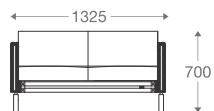

*Please read the disclaimer.

All figures in millimetres. The illustrated dimensions are mean values. They are valid for Products in Standard specification.

www.shearling.in

ALIA (WOOD WRAP)

SOFA

- 1 seater : (L)800mm x (D)700mm x (H)725mm
- 2 seater : (L)1450mm x (D)700mm x (H)725mm
- 3 seater : (L)2000mm x (D)700mm x (H)725mm

All figures in millimetres. The illustrated dimensions are mean values. They are valid for Products in Standard specification.

www.shearling.in

ANDY

SOFA

- 1 seater : (L)745mm x (D)725mm x (H)700mm
- 2 seater : (L)1325mm x (D)725mm x (H)700mm
- 3 seater : (L)1925mm x (D)725mm x (H)700mm

SS/MS Legs

Angular Wooden Legs

1 seater :

(L)745mm x (D)725mm x (H)700mm

2 seater :

(L)1325mm x (D)725mm x (H)700mm

3 seater :

(L)1925mm x (D)725mm x (H)700mm

*Please read the disclaimer.

All figures in millimetres. The illustrated dimensions are mean values. They are valid for Products in Standard specification.

www.shearling.in

BANK

SOFA

- 1 seater : (L)890mm x (D)770mm x (H)750mm
- 2 seater : (L)1495mm x (D)770mm x (H)750mm
- 3 seater : (L)2085mm x (D)770mm x (H)750mm