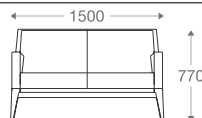

*Please read the disclaimer.

All figures in millimetres. The illustrated dimensions are mean values. They are valid for Products in Standard specification.

www.shearling.in

ELDA ARMLESS

1 seater :

(L)750mm x (D)800mm x (H)770mm
S(H)420mm x S(D)530mm

Wooden Legs

With Pattern

Without Pattern

1 seater :

(L)750mm x (D)800mm x (H)770mm
 A(H)580mm x S(H)420mm x S(D)530mm

2 seater :

(L)1500mm x (D)800mm x (H)770mm
 A(H)580mm x S(H)420mm x S(D)530mm

3 seater :

(L)2080mm x (D)800mm x (H)770mm
 A(H)580mm x S(H)420mm x S(D)530mm

*Please read the disclaimer.

All figures in millimetres. The illustrated dimensions are mean values. They are valid for Products in Standard specification.