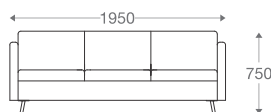

2 seater :
(L)1400mm x (D)700mm x (H)650mm

3 seater :
(L)2000mm x (D)700mm x (H)650mm

*Please read the disclaimer.

All figures in millimetres. The illustrated dimensions are mean values. They are valid for Products in Standard specification.

www.shearling.in

LARK

SOFA

- 1 seater : (L)750mm x (D)750mm x (H)750mm
- 2 seater : (L)1350mm x (D)750mm x (H)750mm
- 3 seater : (L)1950mm x (D)750mm x (H)750mm

Round
SS/MS Legs

Angular
Wooden Legs

1 seater :
(L)750mm x (D)750mm x (H)750mm

2 seater :
(L)1350mm x (D)750mm x (H)750mm

3 seater :
(L)1950mm x (D)750mm x (H)750mm

*Please read the disclaimer.

All figures in millimetres. The illustrated dimensions are mean values. They are valid for Products in Standard specification.