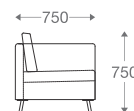

2 seater :

(L)1600mm x (D)800mm x (H)850mm

3 seater :

(L)2300mm x (D)800mm x (H)850mm

*Please read the disclaimer.

All figures in millimetres. The illustrated dimensions are mean values. They are valid for Products in Standard specification.

2 seater :
(L)1400mm x (D)700mm x (H)650mm

3 seater :
(L)2000mm x (D)700mm x (H)650mm

*Please read the disclaimer.

All figures in millimetres. The illustrated dimensions are mean values. They are valid for Products in Standard specification.

www.shearling.in

LARK

SOFA

- 1 seater : (L)750mm x (D)750mm x (H)750mm
- 2 seater : (L)1350mm x (D)750mm x (H)750mm
- 3 seater : (L)1950mm x (D)750mm x (H)750mm

Round
SS/MS Legs

Angular
Wooden Legs

1 seater :
(L)750mm x (D)750mm x (H)750mm

2 seater :
(L)1350mm x (D)750mm x (H)750mm

3 seater :
(L)1950mm x (D)750mm x (H)750mm

*Please read the disclaimer.

All figures in millimetres. The illustrated dimensions are mean values. They are valid for Products in Standard specification.