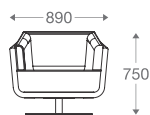

3 seater : (L)2250mm x (D)830mm x (H)850mm

SS/MS Legs

1 seater :
(L)1000mm x (D)830mm x (H)850mm

3 seater :
(L)2250mm x (D)830mm x (H)850mm

*Please read the disclaimer.

All figures in millimetres. The illustrated dimensions are mean values. They are valid for Products in Standard specification.

*Please read the disclaimer.

All figures in millimetres. The illustrated dimensions are mean values. They are valid for Products in Standard specification.

www.shearling.in

BANK

SOFA

- 1 seater : (L)890mm x (D)770mm x (H)750mm
- 2 seater : (L)1495mm x (D)770mm x (H)750mm
- 3 seater : (L)2085mm x (D)770mm x (H)750mm

R15 (SS/MS Legs)
1 Seater

D1
1 Seater

R15 Two Base
(SS/MS Legs)

Angular
Wooden Legs

1 seater :
(L)890mm x (D)770mm x (H)750mm

1 seater :
(L)890mm x (D)770mm x (H)750mm

2 seater :
(L)1495mm x (D)770mm x (H)750mm

3 seater :
(L)2085mm x (D)770mm x (H)750mm

*Please read the disclaimer.

All figures in millimetres. The illustrated dimensions are mean values. They are valid for Products in Standard specification.

www.shearling.in