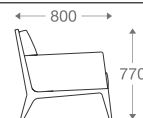

Wooden Legs

With Pattern

Without Pattern

1 seater :

(L)750mm x (D)800mm x (H)770mm
 A(H)580mm x S(H)420mm x S(D)530mm

2 seater :

(L)1500mm x (D)800mm x (H)770mm
 A(H)580mm x S(H)420mm x S(D)530mm

3 seater :

(L)2080mm x (D)800mm x (H)770mm
 A(H)580mm x S(H)420mm x S(D)530mm

*Please read the disclaimer.

All figures in millimetres. The illustrated dimensions are mean values. They are valid for Products in Standard specification.