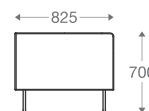

- 1 seater : (L)825mm x (D)700mm x (H)750mm
- 2 seater : (L)1680mm x (D)700mm x (H)750mm
- Left Module : (L)1350mm x (D)700mm x (H)750mm
- Right Module : (L)1350mm x (D)700mm x (H)750mm
- Armless Center : (L)1230mm x (D)700mm x (H)750mm

SS/MS legs

*Please read the disclaimer.

All figures in millimetres. The illustrated dimensions are mean values. They are valid for Products in Standard specification.

www.shearling.in

VERDANA

MENU

SOFA

- 1 seater : (L)825mm x (D)825mm x (H)700mm
- 2 seater : (L)1620mm x (D)825mm x (H)700mm
- 3 seater : (L)2220mm x (D)825mm x (H)700mm

SS/MS Legs

1 seater :
(L)825mm x (D)825mm x (H)700mm

2 seater :
(L)1620mm x (D)825mm x (H)700mm

3 seater :
(L)2220mm x (D)825mm x (H)700mm

*Please read the disclaimer.

All figures in millimetres. The illustrated dimensions are mean values. They are valid for Products in Standard specification.

(L)2600mm x (D)2600mm x (H)675mm

*Please read the disclaimer.

All figures in millimetres. The illustrated dimensions are mean values. They are valid for Products in Standard specification.

www.shearling.in