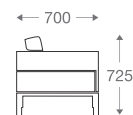

ALIA (WOOD WRAP)

SOFA

- 1 seater : (L)800mm x (D)700mm x (H)725mm
- 2 seater : (L)1450mm x (D)700mm x (H)725mm
- 3 seater : (L)2000mm x (D)700mm x (H)725mm

1 seater :
(L)800mm x (D)700mm x (H)725mm

2 seater :
(L)1450mm x (D)700mm x (H)725mm

3 seater :
(L)2000mm x (D)700mm x (H)725mm

*Please read the disclaimer.

All figures in millimetres. The illustrated dimensions are mean values. They are valid for Products in Standard specification.

www.shearling.in