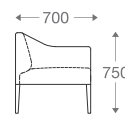

www.shearling.in

LINE

SOFA

- 1 seater : (L)930mm x (D)820mm x (H)725mm
- 2 seater : (L)1725mm x (D)820mm x (H)725mm
- 3 seater : (L)2150mm x (D)820mm x (H)725mm

SS/MS Legs

Wooden Legs

1 seater :

(L)930mm x (D)820mm x (H)725mm

2 seater :

(L)1725mm x (D)820mm x (H)725mm

3 seater :

(L)2150mm x (D)820mm x (H)725mm

*Please read the disclaimer.

All figures in millimetres. The illustrated dimensions are mean values. They are valid for Products in Standard specification.

www.shearling.in

LUNA

SOFA

- 1 seater : (L)790mm x (D)700mm x (H)750mm
- 2 seater : (L)1500mm x (D)700mm x (H)750mm
- 3 seater : (L)1975mm x (D)700mm x (H)750mm

Wooden Legs

SS/MS Base

Wooden Base

1 seater :

(L)790mm x (D)700mm x (H)750mm

2 seater :

(L)1500mm x (D)700mm x (H)750mm

3 seater :

(L)1975mm x (D)700mm x (H)750mm

*Please read the disclaimer.

All figures in millimetres. The illustrated dimensions are mean values. They are valid for Products in Standard specification.