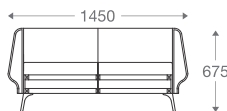

SS/MS Legs

1 seater :
(L)825mm x (D)825mm x (H)700mm

2 seater :
(L)1620mm x (D)825mm x (H)700mm

3 seater :
(L)2220mm x (D)825mm x (H)700mm

*Please read the disclaimer.

All figures in millimetres. The illustrated dimensions are mean values. They are valid for Products in Standard specification.

www.shearling.in

QUELLA

SOFA

- 1 seater : (L)850mm x (D)700mm x (H)675mm
- 2 seater : (L)1450mm x (D)700mm x (H)675mm
- 3 seater : (L)2050mm x (D)700mm x (H)675mm
- L seater : (L)2600mm x (D)2600mm x (H)675mm

SS/MS Legs

1 seater :

(L)850mm x (D)700mm x (H)675mm

2 seater :

(L)1450mm x (D)700mm x (H)675mm

3 seater :

(L)2050mm x (D)700mm x (H)675mm

L seater :

(L)2600mm x (D)2600mm x (H)675mm

*Please read the disclaimer.

All figures in millimetres. The illustrated dimensions are mean values. They are valid for Products in Standard specification.

www.shearling.in