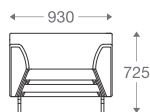

SS/MS Legs

1 seater :
(L)825mm x (D)825mm x (H)700mm

2 seater :
(L)1620mm x (D)825mm x (H)700mm

3 seater :
(L)2220mm x (D)825mm x (H)700mm

*Please read the disclaimer.

All figures in millimetres. The illustrated dimensions are mean values. They are valid for Products in Standard specification.

2 seater :
(L)1350mm x (D)750mm x (H)750mm

3 seater :
(L)1950mm x (D)750mm x (H)750mm

*Please read the disclaimer.

All figures in millimetres. The illustrated dimensions are mean values. They are valid for Products in Standard specification.

www.shearling.in

LINE

SOFA

- 1 seater : (L)930mm x (D)820mm x (H)725mm
- 2 seater : (L)1725mm x (D)820mm x (H)725mm
- 3 seater : (L)2150mm x (D)820mm x (H)725mm

SS/MS Legs

Wooden Legs

1 seater :

(L)930mm x (D)820mm x (H)725mm

2 seater :

(L)1725mm x (D)820mm x (H)725mm

3 seater :

(L)2150mm x (D)820mm x (H)725mm

*Please read the disclaimer.

All figures in millimetres. The illustrated dimensions are mean values. They are valid for Products in Standard specification.