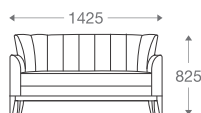

www.shearling.in

GRACE

MORGAN

SOFA

- 1 seater : (L)800mm x (D)775mm x (H)800mm
- 2 seater : (L)1400mm x (D)775mm x (H)800mm
- 3 seater : (L)2000mm x (D)775mm x (H)800mm

Wooden Legs

*Please read the disclaimer.

All figures in millimetres. The illustrated dimensions are mean values. They are valid for Products in Standard specification.

www.shearling.in

MORGAN

PRAVO

SOFA

- 1 seater : (L)775mm x (D)750mm x (H)825mm
- 2 seater : (L)1425mm x (D)750mm x (H)825mm
- 3 seater : (L)2025mm x (D)750mm x (H)825mm

Wooden Base

With Pattern

Without Pattern

1 seater :

(L)775mm x (D)750mm x (H)825mm

2 seater :

(L)1425mm x (D)750mm x (H)825mm

3 seater :

(L)2025mm x (D)750mm x (H)825mm

*Please read the disclaimer.

All figures in millimetres. The illustrated dimensions are mean values. They are valid for Products in Standard specification.

www.shearling.in