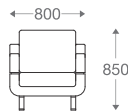

3 seater :
(L)2085mm x (D)770mm x (H)750mm

*Please read the disclaimer.

All figures in millimetres. The illustrated dimensions are mean values. They are valid for Products in Standard specification.

www.shearling.in

SS/MS Base

Wooden Base

1 seater :
(L)750mm x (D)700mm x (H)700mm

2 seater :
(L)1350mm x (D)700mm x (H)700mm

3 seater :
(L)1950mm x (D)700mm x (H)700mm

*Please read the disclaimer.

All figures in millimetres. The illustrated dimensions are mean values. They are valid for Products in Standard specification.

www.shearling.in

ESSON

SOFA

- 1 seater : (L)800mm x (D)800mm x (H)850mm
- 2 seater : (L)1460mm x (D)800mm x (H)850mm
- 3 seater : (L)2000mm x (D)800mm x (H)850mm

SS/MS Legs
(1 Seater)

SS/MS Legs

Angular
Wooden Legs

1 seater :
(L)800mm x (D)800mm x (H)850mm

2 seater :
(L)1460mm x (D)800mm x (H)850mm

3 seater :
(L)2000mm x (D)800mm x (H)850mm

*Please read the disclaimer.

All figures in millimetres. The illustrated dimensions are mean values. They are valid for Products in Standard specification.