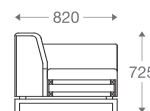

1 seater :
(L)800mm x (D)800mm x (H)850mm

2 seater :
(L)1460mm x (D)800mm x (H)850mm

3 seater :
(L)2000mm x (D)800mm x (H)850mm

*Please read the disclaimer.

All figures in millimetres. The illustrated dimensions are mean values. They are valid for Products in Standard specification.

2 seater :
(L)1350mm x (D)750mm x (H)750mm

3 seater :
(L)1950mm x (D)750mm x (H)750mm

*Please read the disclaimer.

All figures in millimetres. The illustrated dimensions are mean values. They are valid for Products in Standard specification.

www.shearling.in

LINE

SOFA

- 1 seater : (L)930mm x (D)820mm x (H)725mm
- 2 seater : (L)1725mm x (D)820mm x (H)725mm
- 3 seater : (L)2150mm x (D)820mm x (H)725mm

SS/MS Legs

Wooden Legs

1 seater :

(L)930mm x (D)820mm x (H)725mm

2 seater :

(L)1725mm x (D)820mm x (H)725mm

3 seater :

(L)2150mm x (D)820mm x (H)725mm

*Please read the disclaimer.

All figures in millimetres. The illustrated dimensions are mean values. They are valid for Products in Standard specification.