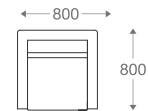

3 seater :
(L)2085mm x (D)770mm x (H)750mm

*Please read the disclaimer.

All figures in millimetres. The illustrated dimensions are mean values. They are valid for Products in Standard specification.

www.shearling.in

SS/MS Base

Wooden Base

1 seater :
(L)750mm x (D)700mm x (H)700mm

2 seater :
(L)1350mm x (D)700mm x (H)700mm

3 seater :
(L)1950mm x (D)700mm x (H)700mm

*Please read the disclaimer.

All figures in millimetres. The illustrated dimensions are mean values. They are valid for Products in Standard specification.

www.shearling.in

ESSON

SOFA

- 1 seater : (L)800mm x (D)800mm x (H)850mm
- 2 seater : (L)1460mm x (D)800mm x (H)850mm
- 3 seater : (L)2000mm x (D)800mm x (H)850mm

SS/MS Legs
(1 Seater)

SS/MS Legs

Angular
Wooden Legs

1 seater :
(L)800mm x (D)800mm x (H)850mm

2 seater :
(L)1460mm x (D)800mm x (H)850mm

3 seater :
(L)2000mm x (D)800mm x (H)850mm

*Please read the disclaimer.

All figures in millimetres. The illustrated dimensions are mean values. They are valid for Products in Standard specification.