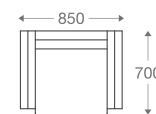

QUELLA

SOFA

- 1 seater : (L)850mm x (D)700mm x (H)675mm
- 2 seater : (L)1450mm x (D)700mm x (H)675mm
- 3 seater : (L)2050mm x (D)700mm x (H)675mm
- L seater : (L)2600mm x (D)2600mm x (H)675mm

1 seater :

(L)850mm x (D)700mm x (H)675mm

2 seater :

(L)1450mm x (D)700mm x (H)675mm

3 seater :

(L)2050mm x (D)700mm x (H)675mm

L seater :

(L)2600mm x (D)2600mm x (H)675mm

*Please read the disclaimer.

All figures in millimetres. The illustrated dimensions are mean values. They are valid for Products in Standard specification.

www.shearling.in