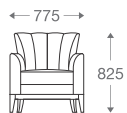

All figures in millimetres. The illustrated dimensions are mean values. They are valid for Products in Standard specification.

www.shearling.in

MORGAN

PRAVO

SOFA

- 1 seater : (L)775mm x (D)750mm x (H)825mm
- 2 seater : (L)1425mm x (D)750mm x (H)825mm
- 3 seater : (L)2025mm x (D)750mm x (H)825mm

Wooden Base

With Pattern

Without Pattern

1 seater :

(L)775mm x (D)750mm x (H)825mm

2 seater :

(L)1425mm x (D)750mm x (H)825mm

3 seater :

(L)2025mm x (D)750mm x (H)825mm

*Please read the disclaimer.

All figures in millimetres. The illustrated dimensions are mean values. They are valid for Products in Standard specification.

www.shearling.in