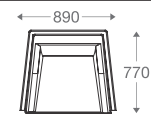

All figures in millimetres. The illustrated dimensions are mean values. They are valid for Products in Standard specification.

www.shearling.in

ANDY

SOFA

- 1 seater : (L)745mm x (D)725mm x (H)700mm
- 2 seater : (L)1325mm x (D)725mm x (H)700mm
- 3 seater : (L)1925mm x (D)725mm x (H)700mm

*Please read the disclaimer.

All figures in millimetres. The illustrated dimensions are mean values. They are valid for Products in Standard specification.

www.shearling.in

BANK

SOFA

- 1 seater : (L)890mm x (D)770mm x (H)750mm
- 2 seater : (L)1495mm x (D)770mm x (H)750mm
- 3 seater : (L)2085mm x (D)770mm x (H)750mm

R15 (SS/MS Legs)
1 Seater

D1
1 Seater

R15 Two Base
(SS/MS Legs)

Angular
Wooden Legs

1 seater :
(L)890mm x (D)770mm x (H)750mm

1 seater :
(L)890mm x (D)770mm x (H)750mm

2 seater :
(L)1495mm x (D)770mm x (H)750mm

3 seater :
(L)2085mm x (D)770mm x (H)750mm

*Please read the disclaimer.

All figures in millimetres. The illustrated dimensions are mean values. They are valid for Products in Standard specification.

www.shearling.in