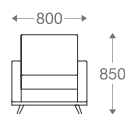

THEO

SOFA

- 1 seater : (L)800mm x (D)800mm x (H)850mm
- 2 seater : (L)1400mm x (D)800mm x (H)850mm
- 3 seater : (L)2000mm x (D)800mm x (H)850mm
- One side arm : (L)1800mm x (D)750mm x (H)820mm

1 seater :
(L)800mm x (D)800mm x (H)850mm

2 seater :
(L)1400mm x (D)800mm x (H)850mm

3 seater :
(L)2000mm x (D)800mm x (H)850mm

One side arm :
(L)1800mm x (D)750mm x (H)820mm

*Please read the disclaimer.

All figures in millimetres. The illustrated dimensions are mean values. They are valid for Products in Standard specification.

www.shearling.in