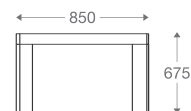

*Please read the disclaimer.

All figures in millimetres. The illustrated dimensions are mean values. They are valid for Products in Standard specification.

www.shearling.in

OXFORD

GEO

SOFA

- 1 seater : (L)935mm x (D)785mm x (H)680mm
- 2 seater : (L)1630mm x (D)785mm x (H)680mm
- 3 seater : (L)1994mm x (D)785mm x (H)680mm

3 seater : (L)2250mm x (D)830mm x (H)850mm

SS/MS Legs

1 seater :
(L)1000mm x (D)830mm x (H)850mm

3 seater :
(L)2250mm x (D)830mm x (H)850mm

*Please read the disclaimer.

All figures in millimetres. The illustrated dimensions are mean values. They are valid for Products in Standard specification.

www.shearling.in

LAGUNA

SOFA

1 seater : (L)850mm x (D)675mm x (H)700mm

3 seater : (L)2250mm x (D)675mm x (H)700mm

SS/MS Legs

1 seater :
(L)850mm x (D)675mm x (H)700mm

3 seater :
(L)2250mm x (D)675mm x (H)700mm

*Please read the disclaimer.

All figures in millimetres. The illustrated dimensions are mean values. They are valid for Products in Standard specification.

www.shearling.in

LAGUNA

MAISON

SOFA

1 seater : (L)1050mm x (D)920mm x (H)925mm