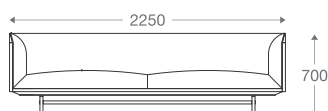

*Please read the disclaimer.

All figures in millimetres. The illustrated dimensions are mean values. They are valid for Products in Standard specification.

www.shearling.in

OXFORD

GEO

SOFA

- 1 seater : (L)935mm x (D)785mm x (H)680mm
- 2 seater : (L)1630mm x (D)785mm x (H)680mm
- 3 seater : (L)1994mm x (D)785mm x (H)680mm

3 seater : (L)2250mm x (D)830mm x (H)850mm

SS/MS Legs

1 seater :
(L)1000mm x (D)830mm x (H)850mm

3 seater :
(L)2250mm x (D)830mm x (H)850mm

*Please read the disclaimer.

All figures in millimetres. The illustrated dimensions are mean values. They are valid for Products in Standard specification.

www.shearling.in

LAGUNA

SOFA

1 seater : (L)850mm x (D)675mm x (H)700mm

3 seater : (L)2250mm x (D)675mm x (H)700mm

SS/MS Legs

1 seater :
(L)850mm x (D)675mm x (H)700mm

3 seater :
(L)2250mm x (D)675mm x (H)700mm

*Please read the disclaimer.

All figures in millimetres. The illustrated dimensions are mean values. They are valid for Products in Standard specification.

www.shearling.in

LAGUNA

MAISON

SOFA

1 seater : (L)1050mm x (D)920mm x (H)925mm