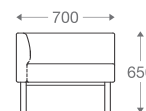

3 seater : (L)2250mm x (D)830mm x (H)850mm

SS/MS Legs

1 seater :
(L)1000mm x (D)830mm x (H)850mm

3 seater :
(L)2250mm x (D)830mm x (H)850mm

*Please read the disclaimer.

All figures in millimetres. The illustrated dimensions are mean values. They are valid for Products in Standard specification.

2 seater :

(L)1600mm x (D)800mm x (H)850mm

3 seater :

(L)2300mm x (D)800mm x (H)850mm

*Please read the disclaimer.

All figures in millimetres. The illustrated dimensions are mean values. They are valid for Products in Standard specification.

www.shearling.in

HUDSON

JUDY

SOFA

- 1 seater : (L)800mm x (D)700mm x (H)650mm
- 2 seater : (L)1400mm x (D)700mm x (H)650mm
- 3 seater : (L)2000mm x (D)700mm x (H)650mm

SS/MS Base

Wooden Base

1 seater :
(L)800mm x (D)700mm x (H)650mm

2 seater :
(L)1400mm x (D)700mm x (H)650mm

3 seater :
(L)2000mm x (D)700mm x (H)650mm

*Please read the disclaimer.

All figures in millimetres. The illustrated dimensions are mean values. They are valid for Products in Standard specification.