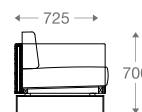

*Please read the disclaimer.

All figures in millimetres. The illustrated dimensions are mean values. They are valid for Products in Standard specification.

www.shearling.in

ALIA (WOOD WRAP)

SOFA

- 1 seater : (L)800mm x (D)700mm x (H)725mm
- 2 seater : (L)1450mm x (D)700mm x (H)725mm
- 3 seater : (L)2000mm x (D)700mm x (H)725mm

All figures in millimetres. The illustrated dimensions are mean values. They are valid for Products in Standard specification.

www.shearling.in

ANDY

SOFA

- 1 seater : (L)745mm x (D)725mm x (H)700mm
- 2 seater : (L)1325mm x (D)725mm x (H)700mm
- 3 seater : (L)1925mm x (D)725mm x (H)700mm

SS/MS Legs

Angular Wooden Legs

1 seater :

(L)745mm x (D)725mm x (H)700mm

2 seater :

(L)1325mm x (D)725mm x (H)700mm

3 seater :

(L)1925mm x (D)725mm x (H)700mm

*Please read the disclaimer.

All figures in millimetres. The illustrated dimensions are mean values. They are valid for Products in Standard specification.

www.shearling.in

BANK

SOFA

- 1 seater : (L)890mm x (D)770mm x (H)750mm
- 2 seater : (L)1495mm x (D)770mm x (H)750mm
- 3 seater : (L)2085mm x (D)770mm x (H)750mm