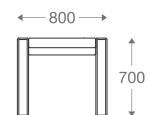

ALIA (WOOD WRAP)

SOFA

- 1 seater : (L)800mm x (D)700mm x (H)725mm
- 2 seater : (L)1450mm x (D)700mm x (H)725mm
- 3 seater : (L)2000mm x (D)700mm x (H)725mm

1 seater :
(L)800mm x (D)700mm x (H)725mm

2 seater :
(L)1450mm x (D)700mm x (H)725mm

3 seater :
(L)2000mm x (D)700mm x (H)725mm

*Please read the disclaimer.

All figures in millimetres. The illustrated dimensions are mean values. They are valid for Products in Standard specification.

www.shearling.in