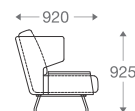

3 seater : (L)2250mm x (D)830mm x (H)850mm

SS/MS Legs

1 seater :
(L)1000mm x (D)830mm x (H)850mm

3 seater :
(L)2250mm x (D)830mm x (H)850mm

*Please read the disclaimer.

All figures in millimetres. The illustrated dimensions are mean values. They are valid for Products in Standard specification.

*Please read the disclaimer.

All figures in millimetres. The illustrated dimensions are mean values. They are valid for Products in Standard specification.

www.shearling.in

LAGUNA

MAISON

SOFA

1 seater : (L)1050mm x (D)920mm x (H)925mm

2 seater : (L)1750mm x (D)920mm x (H)925mm

3 seater : (L)2450mm x (D)920mm x (H)925mm

SS/MS Legs

1 seater :
(L)1050mm x (D)920mm x (H)925mm

2 seater :
(L)1750mm x (D)920mm x (H)925mm

3 seater :
(L)2450mm x (D)920mm x (H)925mm

*Please read the disclaimer.

All figures in millimetres. The illustrated dimensions are mean values. They are valid for Products in Standard specification.

www.shearling.in

SOLITAIRE

SOFA

- 1 seater : (L)825mm x (D)775mm x (H)675mm
- 2 seater : (L)1400mm x (D)775mm x (H)675mm
- 3 seater : (L)2000mm x (D)775mm x (H)675mm