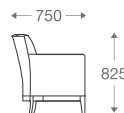

www.shearling.in

GRACE

MORGAN

SOFA

- 1 seater : (L)800mm x (D)775mm x (H)800mm
- 2 seater : (L)1400mm x (D)775mm x (H)800mm
- 3 seater : (L)2000mm x (D)775mm x (H)800mm

Wooden Legs

*Please read the disclaimer.

All figures in millimetres. The illustrated dimensions are mean values. They are valid for Products in Standard specification.

www.shearling.in

MORGAN

PRAVO

SOFA

- 1 seater : (L)775mm x (D)750mm x (H)825mm
- 2 seater : (L)1425mm x (D)750mm x (H)825mm
- 3 seater : (L)2025mm x (D)750mm x (H)825mm

Wooden Base

With Pattern

Without Pattern

1 seater :

(L)775mm x (D)750mm x (H)825mm

2 seater :

(L)1425mm x (D)750mm x (H)825mm

3 seater :

(L)2025mm x (D)750mm x (H)825mm

*Please read the disclaimer.

All figures in millimetres. The illustrated dimensions are mean values. They are valid for Products in Standard specification.

www.shearling.in