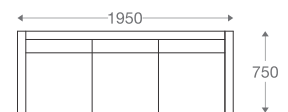

2 seater :
(L)1400mm x (D)700mm x (H)650mm

3 seater :
(L)2000mm x (D)700mm x (H)650mm

*Please read the disclaimer.

All figures in millimetres. The illustrated dimensions are mean values. They are valid for Products in Standard specification.

www.shearling.in

LARK

SOFA

- 1 seater : (L)750mm x (D)750mm x (H)750mm
- 2 seater : (L)1350mm x (D)750mm x (H)750mm
- 3 seater : (L)1950mm x (D)750mm x (H)750mm

Round
SS/MS Legs

Angular
Wooden Legs

1 seater :
(L)750mm x (D)750mm x (H)750mm

2 seater :
(L)1350mm x (D)750mm x (H)750mm

3 seater :
(L)1950mm x (D)750mm x (H)750mm

*Please read the disclaimer.

All figures in millimetres. The illustrated dimensions are mean values. They are valid for Products in Standard specification.