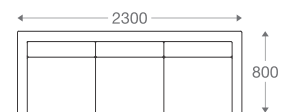

3 seater :

(L)2300mm x (D)800mm x (H)850mm

*Please read the disclaimer.

All figures in millimetres. The illustrated dimensions are mean values. They are valid for Products in Standard specification.

www.shearling.in