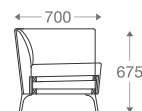

SS/MS Legs

1 seater :
(L)825mm x (D)825mm x (H)700mm

2 seater :
(L)1620mm x (D)825mm x (H)700mm

3 seater :
(L)2220mm x (D)825mm x (H)700mm

*Please read the disclaimer.

All figures in millimetres. The illustrated dimensions are mean values. They are valid for Products in Standard specification.

www.shearling.in

QUELLA

SOFA

- 1 seater : (L)850mm x (D)700mm x (H)675mm
- 2 seater : (L)1450mm x (D)700mm x (H)675mm
- 3 seater : (L)2050mm x (D)700mm x (H)675mm
- L seater : (L)2600mm x (D)2600mm x (H)675mm

SS/MS Legs

1 seater :

(L)850mm x (D)700mm x (H)675mm

2 seater :

(L)1450mm x (D)700mm x (H)675mm

3 seater :

(L)2050mm x (D)700mm x (H)675mm

L seater :

(L)2600mm x (D)2600mm x (H)675mm

*Please read the disclaimer.

All figures in millimetres. The illustrated dimensions are mean values. They are valid for Products in Standard specification.

www.shearling.in