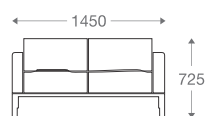

SS/MS Legs

*Please read the disclaimer.

All figures in millimetres. The illustrated dimensions are mean values. They are valid for Products in Standard specification.

www.shearling.in

CRUZE

ALIA

SOFA

- 1 seater : (L)800mm x (D)700mm x (H)725mm
- 2 seater : (L)1450mm x (D)700mm x (H)725mm
- 3 seater : (L)2000mm x (D)700mm x (H)725mm

*Please read the disclaimer.

All figures in millimetres. The illustrated dimensions are mean values. They are valid for Products in Standard specification.

www.shearling.in

ALIA (WOOD WRAP)

SOFA

- 1 seater : (L)800mm x (D)700mm x (H)725mm
- 2 seater : (L)1450mm x (D)700mm x (H)725mm
- 3 seater : (L)2000mm x (D)700mm x (H)725mm

SS/MS Legs with Wood Surround

Wooden Legs with Wood Surround

1 seater :
(L)800mm x (D)700mm x (H)725mm

2 seater :
(L)1450mm x (D)700mm x (H)725mm

3 seater :
(L)2000mm x (D)700mm x (H)725mm

*Please read the disclaimer.

All figures in millimetres. The illustrated dimensions are mean values. They are valid for Products in Standard specification.

www.shearling.in

ANDY

SOFA

- 1 seater : (L)745mm x (D)725mm x (H)700mm
- 2 seater : (L)1325mm x (D)725mm x (H)700mm
- 3 seater : (L)1925mm x (D)725mm x (H)700mm