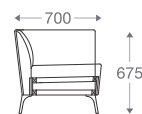

SS/MS Legs

1 seater :
(L)825mm x (D)825mm x (H)700mm

2 seater :
(L)1620mm x (D)825mm x (H)700mm

3 seater :
(L)2220mm x (D)825mm x (H)700mm

*Please read the disclaimer.

All figures in millimetres. The illustrated dimensions are mean values. They are valid for Products in Standard specification.

www.shearling.in

QUELLA

SOFA

- 1 seater : (L)850mm x (D)700mm x (H)675mm
- 2 seater : (L)1450mm x (D)700mm x (H)675mm
- 3 seater : (L)2050mm x (D)700mm x (H)675mm
- L seater : (L)2600mm x (D)2600mm x (H)675mm

SS/MS Legs

1 seater :

(L)850mm x (D)700mm x (H)675mm

2 seater :

(L)1450mm x (D)700mm x (H)675mm

3 seater :

(L)2050mm x (D)700mm x (H)675mm

L seater :

(L)2600mm x (D)2600mm x (H)675mm

*Please read the disclaimer.

All figures in millimetres. The illustrated dimensions are mean values. They are valid for Products in Standard specification.

www.shearling.in