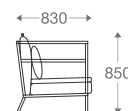

SS/MS Legs

Wooden Legs

1 seater :

(L)825mm x (D)825mm x (H)750mm

2 seater :

(L)1450mm x (D)825mm x (H)750mm

3 seater :

(L)2100mm x (D)825mm x (H)750mm

*Please read the disclaimer.

All figures in millimetres. The illustrated dimensions are mean values. They are valid for Products in Standard specification.

www.shearling.in

OXFORD

GEO

SOFA

- 1 seater : (L)935mm x (D)785mm x (H)680mm
- 2 seater : (L)1630mm x (D)785mm x (H)680mm
- 3 seater : (L)1994mm x (D)785mm x (H)680mm

SS/MS Legs

*Please read the disclaimer.

All figures in millimetres. The illustrated dimensions are mean values. They are valid for Products in Standard specification.

www.shearling.in

GIBSON

SOFA

1 seater : (L)1000mm x (D)830mm x (H)850mm

3 seater : (L)2250mm x (D)830mm x (H)850mm

SS/MS Legs

1 seater :
(L)1000mm x (D)830mm x (H)850mm

3 seater :
(L)2250mm x (D)830mm x (H)850mm

*Please read the disclaimer.

All figures in millimetres. The illustrated dimensions are mean values. They are valid for Products in Standard specification.