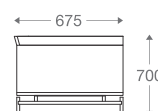

3 seater : (L)2250mm x (D)830mm x (H)850mm

SS/MS Legs

1 seater :
(L)1000mm x (D)830mm x (H)850mm

3 seater :
(L)2250mm x (D)830mm x (H)850mm

*Please read the disclaimer.

All figures in millimetres. The illustrated dimensions are mean values. They are valid for Products in Standard specification.

www.shearling.in

LAGUNA

SOFA

1 seater : (L)850mm x (D)675mm x (H)700mm

3 seater : (L)2250mm x (D)675mm x (H)700mm

SS/MS Legs

1 seater :
(L)850mm x (D)675mm x (H)700mm

3 seater :
(L)2250mm x (D)675mm x (H)700mm

*Please read the disclaimer.

All figures in millimetres. The illustrated dimensions are mean values. They are valid for Products in Standard specification.

www.shearling.in

LAGUNA

MAISON

SOFA

1 seater : (L)1050mm x (D)920mm x (H)925mm

2 seater : (L)1750mm x (D)920mm x (H)925mm

3 seater : (L)2450mm x (D)920mm x (H)925mm

SS/MS Legs

1 seater :
(L)1050mm x (D)920mm x (H)925mm

2 seater :
(L)1750mm x (D)920mm x (H)925mm

3 seater :
(L)2450mm x (D)920mm x (H)925mm