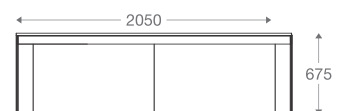

3 seater : (L)2250mm x (D)830mm x (H)850mm

SS/MS Legs

1 seater :
(L)1000mm x (D)830mm x (H)850mm

3 seater :
(L)2250mm x (D)830mm x (H)850mm

*Please read the disclaimer.

All figures in millimetres. The illustrated dimensions are mean values. They are valid for Products in Standard specification.

www.shearling.in

LAGUNA

SOFA

1 seater : (L)850mm x (D)675mm x (H)700mm

3 seater : (L)2250mm x (D)675mm x (H)700mm

SS/MS Legs

1 seater :
(L)850mm x (D)675mm x (H)700mm

3 seater :
(L)2250mm x (D)675mm x (H)700mm

*Please read the disclaimer.

All figures in millimetres. The illustrated dimensions are mean values. They are valid for Products in Standard specification.

www.shearling.in

LAGUNA

MAISON

SOFA

1 seater : (L)1050mm x (D)920mm x (H)925mm

*Please read the disclaimer.

All figures in millimetres. The illustrated dimensions are mean values. They are valid for Products in Standard specification.

www.shearling.in

SOLITAIRE

SOFA

- 1 seater : (L)825mm x (D)775mm x (H)675mm
- 2 seater : (L)1400mm x (D)775mm x (H)675mm
- 3 seater : (L)2000mm x (D)775mm x (H)675mm