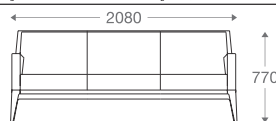

Wooden Legs

With Pattern

Without Pattern

1 seater :

(L)750mm x (D)800mm x (H)770mm
 A(H)580mm x S(H)420mm x S(D)530mm

2 seater :

(L)1500mm x (D)800mm x (H)770mm
 A(H)580mm x S(H)420mm x S(D)530mm

3 seater :

(L)2080mm x (D)800mm x (H)770mm
 A(H)580mm x S(H)420mm x S(D)530mm

*Please read the disclaimer.

All figures in millimetres. The illustrated dimensions are mean values. They are valid for Products in Standard specification.