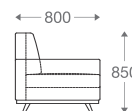

3 seater : (L)2250mm x (D)830mm x (H)850mm

SS/MS Legs

1 seater :
(L)1000mm x (D)830mm x (H)850mm

3 seater :
(L)2250mm x (D)830mm x (H)850mm

*Please read the disclaimer.

All figures in millimetres. The illustrated dimensions are mean values. They are valid for Products in Standard specification.

1 seater :
(L)800mm x (D)800mm x (H)850mm

2 seater :
(L)1460mm x (D)800mm x (H)850mm

3 seater :
(L)2000mm x (D)800mm x (H)850mm

*Please read the disclaimer.

All figures in millimetres. The illustrated dimensions are mean values. They are valid for Products in Standard specification.

www.shearling.in

HUDSON

SOFA

- 1 seater : (L)900mm x (D)800mm x (H)850mm
- 2 seater : (L)1600mm x (D)800mm x (H)850mm
- 3 seater : (L)2300mm x (D)800mm x (H)850mm

SS/MS Base

Wooden Base

1 seater :

(L)900mm x (D)800mm x (H)850mm

2 seater :

(L)1600mm x (D)800mm x (H)850mm

3 seater :

(L)2300mm x (D)800mm x (H)850mm

*Please read the disclaimer.

All figures in millimetres. The illustrated dimensions are mean values. They are valid for Products in Standard specification.