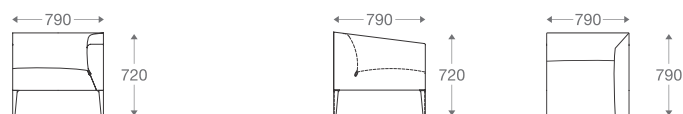

DE

SOFA

- 1 seater : (L)790mm x (D)790mm x (H)720mm
- 2 seater : (L)1570mm x (D)790mm x (H)720mm
- 3 seater : (L)1960mm x (D)790mm x (H)720mm

SS/MS Legs

*Please read the disclaimer.

All figures in millimetres. The illustrated dimensions are mean values. They are valid for Products in Standard specification.

www.shearling.in

1 seater (Single Arm) :
(L)790mm x (D)790mm x (H)720mm

1 seater (Single Arm) :
(L)790mm x (D)790mm x (H)720mm

2 seater (Single Arm) :
(L)1190mm x (D)790mm x (H)720mm

OXFORD

SOFA

- 1 seater : (L)825mm x (D)825mm x (H)750mm
- 2 seater : (L)1450mm x (D)825mm x (H)750mm
- 3 seater : (L)2100mm x (D)825mm x (H)750mm

SS/MS Legs

Wooden Legs

1 seater :

(L)825mm x (D)825mm x (H)750mm

2 seater :

(L)1450mm x (D)825mm x (H)750mm

3 seater :

(L)2100mm x (D)825mm x (H)750mm

*Please read the disclaimer.

All figures in millimetres. The illustrated dimensions are mean values. They are valid for Products in Standard specification.

www.shearling.in

OXFORD

GEO

SOFA

- 1 seater : (L)935mm x (D)785mm x (H)680mm
- 2 seater : (L)1630mm x (D)785mm x (H)680mm
- 3 seater : (L)1994mm x (D)785mm x (H)680mm