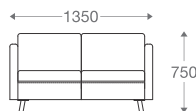

SS/MS Legs

1 seater :
(L)825mm x (D)825mm x (H)700mm

2 seater :
(L)1620mm x (D)825mm x (H)700mm

3 seater :
(L)2220mm x (D)825mm x (H)700mm

*Please read the disclaimer.

All figures in millimetres. The illustrated dimensions are mean values. They are valid for Products in Standard specification.

2 seater :
(L)1400mm x (D)700mm x (H)650mm

3 seater :
(L)2000mm x (D)700mm x (H)650mm

*Please read the disclaimer.

All figures in millimetres. The illustrated dimensions are mean values. They are valid for Products in Standard specification.

www.shearling.in

LARK

SOFA

- 1 seater : (L)750mm x (D)750mm x (H)750mm
- 2 seater : (L)1350mm x (D)750mm x (H)750mm
- 3 seater : (L)1950mm x (D)750mm x (H)750mm

Round
SS/MS Legs

Angular
Wooden Legs

1 seater :
(L)750mm x (D)750mm x (H)750mm

2 seater :
(L)1350mm x (D)750mm x (H)750mm

3 seater :
(L)1950mm x (D)750mm x (H)750mm

*Please read the disclaimer.

All figures in millimetres. The illustrated dimensions are mean values. They are valid for Products in Standard specification.