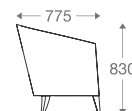

All figures in millimetres. The illustrated dimensions are mean values. They are valid for Products in Standard specification.

www.shearling.in

ANORA

SOFA

1 seater : (L)665mm x (D)775mm x (H)830mm A(H)635mm x S(H)450mm x S(D)500mm
 2 seater : (L)1400mm x (D)775mm x (H)830mm A(H)635mm x S(H)450mm x S(D)500mm
 3 seater : (L)2000mm x (D)775mm x (H)830mm A(H)635mm x S(H)450mm x S(D)500mm

Wooden Legs

1 seater :

(L)665mm x (D)775mm x (H)830mm
 A(H)635mm x S(H)450mm x S(D)500mm

2 seater :

(L)1400mm x (D)775mm x (H)830mm
 A(H)635mm x S(H)450mm x S(D)500mm

3 seater :

(L)2000mm x (D)775mm x (H)830mm
 A(H)635mm x S(H)450mm x S(D)500mm

*Please read the disclaimer.

All figures in millimetres. The illustrated dimensions are mean values. They are valid for Products in Standard specification.

www.shearling.in

ANORA LOUNGE (WOOD WRAP)

SOFA

1 seater : (L)700mm x (D)800mm x (H)830mm
A(H)635mm x S(H)450mm x S(D)500mm

Wooden Legs

1 seater :

(L)700mm x (D)800mm x (H)830mm
A(H)635mm x S(H)450mm x S(D)500mm

*Please read the disclaimer.

All figures in millimetres. The illustrated dimensions are mean values. They are valid for Products in Standard specification.