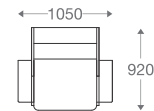

3 seater : (L)2250mm x (D)830mm x (H)850mm

SS/MS Legs

1 seater :
(L)1000mm x (D)830mm x (H)850mm

3 seater :
(L)2250mm x (D)830mm x (H)850mm

*Please read the disclaimer.

All figures in millimetres. The illustrated dimensions are mean values. They are valid for Products in Standard specification.

www.shearling.in

LAGUNA

SOFA

1 seater : (L)850mm x (D)675mm x (H)700mm

3 seater : (L)2250mm x (D)675mm x (H)700mm

SS/MS Legs

1 seater :
(L)850mm x (D)675mm x (H)700mm

3 seater :
(L)2250mm x (D)675mm x (H)700mm

*Please read the disclaimer.

All figures in millimetres. The illustrated dimensions are mean values. They are valid for Products in Standard specification.

www.shearling.in

LAGUNA

MAISON

SOFA

1 seater : (L)1050mm x (D)920mm x (H)925mm

2 seater : (L)1750mm x (D)920mm x (H)925mm

3 seater : (L)2450mm x (D)920mm x (H)925mm

SS/MS Legs

1 seater :
(L)1050mm x (D)920mm x (H)925mm

2 seater :
(L)1750mm x (D)920mm x (H)925mm

3 seater :
(L)2450mm x (D)920mm x (H)925mm