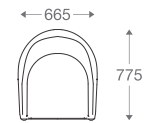

ANORA

SOFA

1 seater : (L)665mm x (D)775mm x (H)830mm   A(H)635mm x S(H)450mm x S(D)500mm
2 seater : (L)1400mm x (D)775mm x (H)830mm   A(H)635mm x S(H)450mm x S(D)500mm
3 seater : (L)2000mm x (D)775mm x (H)830mm   A(H)635mm x S(H)450mm x S(D)500mm

1 seater :

(L)665mm x (D)775mm x (H)830mm
A(H)635mm x S(H)450mm x S(D)500mm

2 seater :

(L)1400mm x (D)775mm x (H)830mm
A(H)635mm x S(H)450mm x S(D)500mm

3 seater :

(L)2000mm x (D)775mm x (H)830mm
A(H)635mm x S(H)450mm x S(D)500mm

*Please read the disclaimer.

All figures in millimetres. The illustrated dimensions are mean values. They are valid for Products in Standard specification.

www.shearling.in