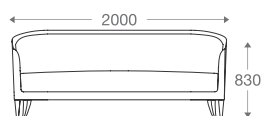

www.shearling.in

VELLA

SOFA

- 1 seater : (L)750mm x (D)700mm x (H)735mm
- 2 seater : (L)1450mm x (D)700mm x (H)735mm
- 3 seater : (L)2160mm x (D)700mm x (H)735mm

SS/MS Legs

Wooden Legs

*Please read the disclaimer.

All figures in millimetres. The illustrated dimensions are mean values. They are valid for Products in Standard specification.

www.shearling.in

ANORA

SOFA

1 seater : (L)665mm x (D)775mm x (H)830mm A(H)635mm x S(H)450mm x S(D)500mm
 2 seater : (L)1400mm x (D)775mm x (H)830mm A(H)635mm x S(H)450mm x S(D)500mm
 3 seater : (L)2000mm x (D)775mm x (H)830mm A(H)635mm x S(H)450mm x S(D)500mm

Wooden Legs

1 seater :

(L)665mm x (D)775mm x (H)830mm
 A(H)635mm x S(H)450mm x S(D)500mm

2 seater :

(L)1400mm x (D)775mm x (H)830mm
 A(H)635mm x S(H)450mm x S(D)500mm

3 seater :

(L)2000mm x (D)775mm x (H)830mm
 A(H)635mm x S(H)450mm x S(D)500mm

*Please read the disclaimer.

All figures in millimetres. The illustrated dimensions are mean values. They are valid for Products in Standard specification.

www.shearling.in

ANORA LOUNGE (WOOD WRAP)

SOFA

1 seater : (L)700mm x (D)800mm x (H)830mm
A(H)635mm x S(H)450mm x S(D)500mm