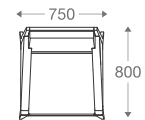

*Please read the disclaimer.

All figures in millimetres. The illustrated dimensions are mean values. They are valid for Products in Standard specification.

www.shearling.in

ELDA ARMLESS

1 seater :

(L)750mm x (D)800mm x (H)770mm
S(H)420mm x S(D)530mm

Wooden Legs

With Pattern

Without Pattern

1 seater :

(L)750mm x (D)800mm x (H)770mm
 A(H)580mm x S(H)420mm x S(D)530mm

2 seater :

(L)1500mm x (D)800mm x (H)770mm
 A(H)580mm x S(H)420mm x S(D)530mm

3 seater :

(L)2080mm x (D)800mm x (H)770mm
 A(H)580mm x S(H)420mm x S(D)530mm

*Please read the disclaimer.

All figures in millimetres. The illustrated dimensions are mean values. They are valid for Products in Standard specification.