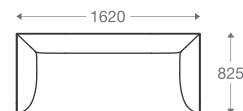

*Please read the disclaimer.

All figures in millimetres. The illustrated dimensions are mean values. They are valid for Products in Standard specification.

www.shearling.in

SOLITAIRE

SOFA

- 1 seater : (L)825mm x (D)775mm x (H)675mm
- 2 seater : (L)1400mm x (D)775mm x (H)675mm
- 3 seater : (L)2000mm x (D)775mm x (H)675mm

- 1 seater : (L)825mm x (D)700mm x (H)750mm
- 2 seater : (L)1680mm x (D)700mm x (H)750mm
- Left Module : (L)1350mm x (D)700mm x (H)750mm
- Right Module : (L)1350mm x (D)700mm x (H)750mm
- Armless Center : (L)1230mm x (D)700mm x (H)750mm

SS/MS legs

*Please read the disclaimer.

All figures in millimetres. The illustrated dimensions are mean values. They are valid for Products in Standard specification.

www.shearling.in

VERDANA

MENU

SOFA

- 1 seater : (L)825mm x (D)825mm x (H)700mm
- 2 seater : (L)1620mm x (D)825mm x (H)700mm
- 3 seater : (L)2220mm x (D)825mm x (H)700mm

SS/MS Legs

1 seater :
(L)825mm x (D)825mm x (H)700mm

2 seater :
(L)1620mm x (D)825mm x (H)700mm

3 seater :
(L)2220mm x (D)825mm x (H)700mm

*Please read the disclaimer.

All figures in millimetres. The illustrated dimensions are mean values. They are valid for Products in Standard specification.