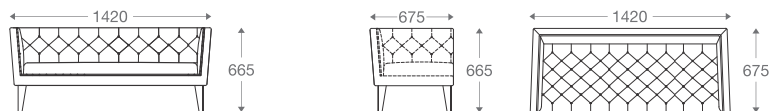

(L)2025mm x (D)750mm x (H)825mm

*Please read the disclaimer.

All figures in millimetres. The illustrated dimensions are mean values. They are valid for Products in Standard specification.

www.shearling.in

RALPH

SOFA

- 1 seater : (L)820mm x (D)675mm x (H)665mm
- 2 seater : (L)1420mm x (D)675mm x (H)665mm
- 3 seater : (L)2300mm x (D)675mm x (H)665mm

Wooden Legs

1 seater :
(L)820mm x (D)675mm x (H)665mm

2 seater :
(L)1420mm x (D)675mm x (H)665mm

3 seater :
(L)2300mm x (D)675mm x (H)665mm

*Please read the disclaimer.

All figures in millimetres. The illustrated dimensions are mean values. They are valid for Products in Standard specification.

www.shearling.in