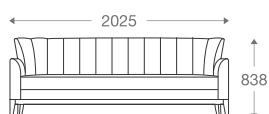

All figures in millimetres. The illustrated dimensions are mean values. They are valid for Products in Standard specification.

www.shearling.in

MORGAN

PRAVO

SOFA

- 1 seater : (L)775mm x (D)750mm x (H)825mm
- 2 seater : (L)1425mm x (D)750mm x (H)825mm
- 3 seater : (L)2025mm x (D)750mm x (H)825mm

Wooden Base

With Pattern

Without Pattern

1 seater :

(L)775mm x (D)750mm x (H)825mm

2 seater :

(L)1425mm x (D)750mm x (H)825mm

3 seater :

(L)2025mm x (D)750mm x (H)825mm

*Please read the disclaimer.

All figures in millimetres. The illustrated dimensions are mean values. They are valid for Products in Standard specification.

www.shearling.in