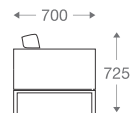

(L)2600mm x (D)2600mm x (H)675mm

*Please read the disclaimer.

All figures in millimetres. The illustrated dimensions are mean values. They are valid for Products in Standard specification.

www.shearling.in

SS/MS Legs

*Please read the disclaimer.

All figures in millimetres. The illustrated dimensions are mean values. They are valid for Products in Standard specification.

www.shearling.in

CRUZE

ALIA

SOFA

- 1 seater : (L)800mm x (D)700mm x (H)725mm
- 2 seater : (L)1450mm x (D)700mm x (H)725mm
- 3 seater : (L)2000mm x (D)700mm x (H)725mm

SS/MS Legs

Wooden Legs

1 seater :

(L)800mm x (D)700mm x (H)725mm

2 seater :

(L)1450mm x (D)700mm x (H)725mm

3 seater :

(L)2000mm x (D)700mm x (H)725mm

*Please read the disclaimer.

All figures in millimetres. The illustrated dimensions are mean values. They are valid for Products in Standard specification.

www.shearling.in

ALIA (WOOD WRAP)

SOFA

- 1 seater : (L)800mm x (D)700mm x (H)725mm
- 2 seater : (L)1450mm x (D)700mm x (H)725mm
- 3 seater : (L)2000mm x (D)700mm x (H)725mm