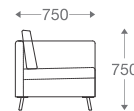

2 seater :

(L)1600mm x (D)800mm x (H)850mm

3 seater :

(L)2300mm x (D)800mm x (H)850mm

*Please read the disclaimer.

All figures in millimetres. The illustrated dimensions are mean values. They are valid for Products in Standard specification.

2 seater :
(L)1400mm x (D)700mm x (H)650mm

3 seater :
(L)2000mm x (D)700mm x (H)650mm

*Please read the disclaimer.

All figures in millimetres. The illustrated dimensions are mean values. They are valid for Products in Standard specification.

www.shearling.in

LARK

SOFA

- 1 seater : (L)750mm x (D)750mm x (H)750mm
- 2 seater : (L)1350mm x (D)750mm x (H)750mm
- 3 seater : (L)1950mm x (D)750mm x (H)750mm

Round
SS/MS Legs

Angular
Wooden Legs

1 seater :
(L)750mm x (D)750mm x (H)750mm

2 seater :
(L)1350mm x (D)750mm x (H)750mm

3 seater :
(L)1950mm x (D)750mm x (H)750mm

*Please read the disclaimer.

All figures in millimetres. The illustrated dimensions are mean values. They are valid for Products in Standard specification.