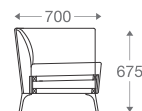

3 seater : (L)2250mm x (D)830mm x (H)850mm

SS/MS Legs

1 seater :
(L)1000mm x (D)830mm x (H)850mm

3 seater :
(L)2250mm x (D)830mm x (H)850mm

*Please read the disclaimer.

All figures in millimetres. The illustrated dimensions are mean values. They are valid for Products in Standard specification.

SS/MS Legs

1 seater :
(L)825mm x (D)825mm x (H)700mm

2 seater :
(L)1620mm x (D)825mm x (H)700mm

3 seater :
(L)2220mm x (D)825mm x (H)700mm

*Please read the disclaimer.

All figures in millimetres. The illustrated dimensions are mean values. They are valid for Products in Standard specification.

SS/MS Legs

1 seater :

(L)850mm x (D)700mm x (H)675mm

2 seater :

(L)1450mm x (D)700mm x (H)675mm

3 seater :

(L)2050mm x (D)700mm x (H)675mm

L seater :

(L)2600mm x (D)2600mm x (H)675mm

*Please read the disclaimer.

All figures in millimetres. The illustrated dimensions are mean values. They are valid for Products in Standard specification.

www.shearling.in