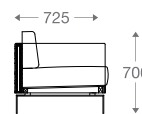

1 seater :

(L)745mm x (D)725mm x (H)700mm