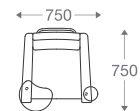

(L)2080mm x (D)800mm x (H)770mm
 A(H)580mm x S(H)420mm x S(D)530mm

*Please read the disclaimer.

All figures in millimetres. The illustrated dimensions are mean values. They are valid for Products in Standard specification.

Wooden Legs

*Please read the disclaimer.

All figures in millimetres. The illustrated dimensions are mean values. They are valid for Products in Standard specification.

www.shearling.in

MURPHY

STEMA

SOFA

- 1 seater : (L)900mm x (D)700mm x (H)750mm
- 2 seater : (L)1200mm x (D)700mm x (H)750mm
- 3 seater : (L)1800mm x (D)700mm x (H)750mm

SS/MS Legs

*Please read the disclaimer.

All figures in millimetres. The illustrated dimensions are mean values. They are valid for Products in Standard specification.

www.shearling.in

BUREAU

SOFA

1 seater : (L)750mm x (D)750mm x (H)775mm

Wooden Legs
with caster

1 seater :
(L)750mm x (D)750mm x (H)775mm

*Please read the disclaimer.

All figures in millimetres. The illustrated dimensions are mean values. They are valid for Products in Standard specification.