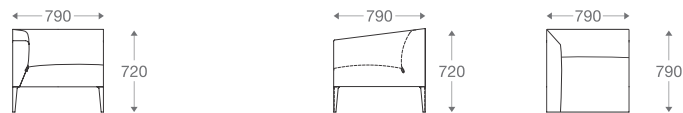

DE

SOFA

- 1 seater : (L)790mm x (D)790mm x (H)720mm
- 2 seater : (L)1570mm x (D)790mm x (H)720mm
- 3 seater : (L)1960mm x (D)790mm x (H)720mm

SS/MS Legs

*Please read the disclaimer.

All figures in millimetres. The illustrated dimensions are mean values. They are valid for Products in Standard specification.

www.shearling.in

1 seater (Single Arm) :
(L)790mm x (D)790mm x (H)720mm

1 seater (Single Arm) :
(L)790mm x (D)790mm x (H)720mm

2 seater (Single Arm) :
(L)1190mm x (D)790mm x (H)720mm

OXFORD

SOFA

- 1 seater : (L)825mm x (D)825mm x (H)750mm
- 2 seater : (L)1450mm x (D)825mm x (H)750mm
- 3 seater : (L)2100mm x (D)825mm x (H)750mm

SS/MS Legs

Wooden Legs

1 seater :

(L)825mm x (D)825mm x (H)750mm

2 seater :

(L)1450mm x (D)825mm x (H)750mm

3 seater :

(L)2100mm x (D)825mm x (H)750mm

*Please read the disclaimer.

All figures in millimetres. The illustrated dimensions are mean values. They are valid for Products in Standard specification.

www.shearling.in

OXFORD

GEO

SOFA

- 1 seater : (L)935mm x (D)785mm x (H)680mm
- 2 seater : (L)1630mm x (D)785mm x (H)680mm
- 3 seater : (L)1994mm x (D)785mm x (H)680mm