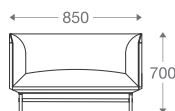

*Please read the disclaimer.

All figures in millimetres. The illustrated dimensions are mean values. They are valid for Products in Standard specification.

www.shearling.in

OXFORD

GEO

SOFA

- 1 seater : (L)935mm x (D)785mm x (H)680mm
- 2 seater : (L)1630mm x (D)785mm x (H)680mm
- 3 seater : (L)1994mm x (D)785mm x (H)680mm

3 seater : (L)2250mm x (D)830mm x (H)850mm

SS/MS Legs

1 seater :
(L)1000mm x (D)830mm x (H)850mm

3 seater :
(L)2250mm x (D)830mm x (H)850mm

*Please read the disclaimer.

All figures in millimetres. The illustrated dimensions are mean values. They are valid for Products in Standard specification.

www.shearling.in

LAGUNA

SOFA

1 seater : (L)850mm x (D)675mm x (H)700mm

3 seater : (L)2250mm x (D)675mm x (H)700mm

SS/MS Legs

1 seater :
(L)850mm x (D)675mm x (H)700mm

3 seater :
(L)2250mm x (D)675mm x (H)700mm

*Please read the disclaimer.

All figures in millimetres. The illustrated dimensions are mean values. They are valid for Products in Standard specification.

www.shearling.in

LAGUNA

MAISON

SOFA

1 seater : (L)1050mm x (D)920mm x (H)925mm