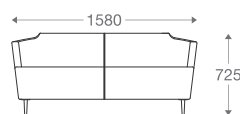

(L)2600mm x (D)2600mm x (H)675mm

*Please read the disclaimer.

All figures in millimetres. The illustrated dimensions are mean values. They are valid for Products in Standard specification.

www.shearling.in

QUELLA

COZA

SOFA

1 seater : (L)775mm x (D)700mm x (H)725mm

2.5 seater : (L)1580mm x (D)700mm x (H)725mm

SS/MS Legs

1 seater :
(L)775mm x (D)700mm x (H)725mm

2.5 seater :
(L)1580mm x (D)700mm x (H)725mm

*Please read the disclaimer.

All figures in millimetres. The illustrated dimensions are mean values. They are valid for Products in Standard specification.

www.shearling.in

COZA

CRUZE

SOFA

- 1 seater : (L)860mm x (D)720mm x (H)750mm
- 2 seater : (L)1350mm x (D)720mm x (H)750mm
- 3 seater : (L)1950mm x (D)720mm x (H)750mm

SS/MS Legs

*Please read the disclaimer.

All figures in millimetres. The illustrated dimensions are mean values. They are valid for Products in Standard specification.

www.shearling.in

CRUZE

ALIA

SOFA

- 1 seater : (L)800mm x (D)700mm x (H)725mm
- 2 seater : (L)1450mm x (D)700mm x (H)725mm
- 3 seater : (L)2000mm x (D)700mm x (H)725mm