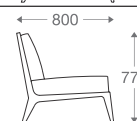

3 seater :

(L)2080mm x (D)800mm x (H)770mm
S(H)420mm x S(D)530mm