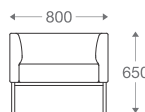

3 seater : (L)2250mm x (D)830mm x (H)850mm

SS/MS Legs

1 seater :
(L)1000mm x (D)830mm x (H)850mm

3 seater :
(L)2250mm x (D)830mm x (H)850mm

*Please read the disclaimer.

All figures in millimetres. The illustrated dimensions are mean values. They are valid for Products in Standard specification.

2 seater :

(L)1600mm x (D)800mm x (H)850mm

3 seater :

(L)2300mm x (D)800mm x (H)850mm

*Please read the disclaimer.

All figures in millimetres. The illustrated dimensions are mean values. They are valid for Products in Standard specification.

www.shearling.in

HUDSON

JUDY

SOFA

- 1 seater : (L)800mm x (D)700mm x (H)650mm
- 2 seater : (L)1400mm x (D)700mm x (H)650mm
- 3 seater : (L)2000mm x (D)700mm x (H)650mm

SS/MS Base

Wooden Base

1 seater :
(L)800mm x (D)700mm x (H)650mm

2 seater :
(L)1400mm x (D)700mm x (H)650mm

3 seater :
(L)2000mm x (D)700mm x (H)650mm

*Please read the disclaimer.

All figures in millimetres. The illustrated dimensions are mean values. They are valid for Products in Standard specification.