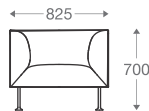

3 seater : (L)2250mm x (D)830mm x (H)850mm

SS/MS Legs

1 seater :
(L)1000mm x (D)830mm x (H)850mm

3 seater :
(L)2250mm x (D)830mm x (H)850mm

*Please read the disclaimer.

All figures in millimetres. The illustrated dimensions are mean values. They are valid for Products in Standard specification.

- 1 seater : (L)825mm x (D)700mm x (H)750mm
- 2 seater : (L)1680mm x (D)700mm x (H)750mm
- Left Module : (L)1350mm x (D)700mm x (H)750mm
- Right Module : (L)1350mm x (D)700mm x (H)750mm
- Armless Center : (L)1230mm x (D)700mm x (H)750mm

SS/MS legs

*Please read the disclaimer.

All figures in millimetres. The illustrated dimensions are mean values. They are valid for Products in Standard specification.

www.shearling.in

VERDANA

MENU

SOFA

- 1 seater : (L)825mm x (D)825mm x (H)700mm
- 2 seater : (L)1620mm x (D)825mm x (H)700mm
- 3 seater : (L)2220mm x (D)825mm x (H)700mm

SS/MS Legs

1 seater :
(L)825mm x (D)825mm x (H)700mm

2 seater :
(L)1620mm x (D)825mm x (H)700mm

3 seater :
(L)2220mm x (D)825mm x (H)700mm

*Please read the disclaimer.

All figures in millimetres. The illustrated dimensions are mean values. They are valid for Products in Standard specification.