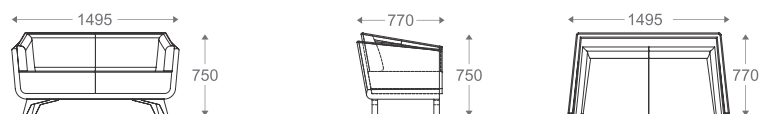

*Please read the disclaimer.

All figures in millimetres. The illustrated dimensions are mean values. They are valid for Products in Standard specification.

www.shearling.in

BANK

SOFA

- 1 seater : (L)890mm x (D)770mm x (H)750mm
- 2 seater : (L)1495mm x (D)770mm x (H)750mm
- 3 seater : (L)2085mm x (D)770mm x (H)750mm

R15 (SS/MS Legs)
1 Seater

D1
1 Seater

R15 Two Base
(SS/MS Legs)

Angular
Wooden Legs

1 seater :
(L)890mm x (D)770mm x (H)750mm

1 seater :
(L)890mm x (D)770mm x (H)750mm

2 seater :
(L)1495mm x (D)770mm x (H)750mm

3 seater :
(L)2085mm x (D)770mm x (H)750mm

*Please read the disclaimer.

All figures in millimetres. The illustrated dimensions are mean values. They are valid for Products in Standard specification.

www.shearling.in

1 seater :
(L)890mm x (D)770mm x (H)750mm

2 seater :
(L)1495mm x (D)770mm x (H)750mm

3 seater :
(L)2085mm x (D)770mm x (H)750mm

DION

SOFA

- 1 seater : (L)750mm x (D)700mm x (H)700mm
- 2 seater : (L)1350mm x (D)700mm x (H)700mm
- 3 seater : (L)1950mm x (D)700mm x (H)700mm