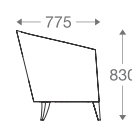

ANORA

SOFA

1 seater : (L)665mm x (D)775mm x (H)830mm   A(H)635mm x S(H)450mm x S(D)500mm
2 seater : (L)1400mm x (D)775mm x (H)830mm   A(H)635mm x S(H)450mm x S(D)500mm
3 seater : (L)2000mm x (D)775mm x (H)830mm   A(H)635mm x S(H)450mm x S(D)500mm

1 seater :

(L)665mm x (D)775mm x (H)830mm
A(H)635mm x S(H)450mm x S(D)500mm

2 seater :

(L)1400mm x (D)775mm x (H)830mm
A(H)635mm x S(H)450mm x S(D)500mm

3 seater :

(L)2000mm x (D)775mm x (H)830mm
A(H)635mm x S(H)450mm x S(D)500mm

*Please read the disclaimer.

All figures in millimetres. The illustrated dimensions are mean values. They are valid for Products in Standard specification.

www.shearling.in