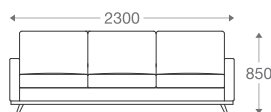

1 seater :
(L)800mm x (D)800mm x (H)850mm

2 seater :
(L)1460mm x (D)800mm x (H)850mm

3 seater :
(L)2000mm x (D)800mm x (H)850mm

*Please read the disclaimer.

All figures in millimetres. The illustrated dimensions are mean values. They are valid for Products in Standard specification.

www.shearling.in

HUDSON

SOFA

- 1 seater : (L)900mm x (D)800mm x (H)850mm
- 2 seater : (L)1600mm x (D)800mm x (H)850mm
- 3 seater : (L)2300mm x (D)800mm x (H)850mm

SS/MS Base

Wooden Base

1 seater :

(L)900mm x (D)800mm x (H)850mm

2 seater :

(L)1600mm x (D)800mm x (H)850mm

3 seater :

(L)2300mm x (D)800mm x (H)850mm

*Please read the disclaimer.

All figures in millimetres. The illustrated dimensions are mean values. They are valid for Products in Standard specification.