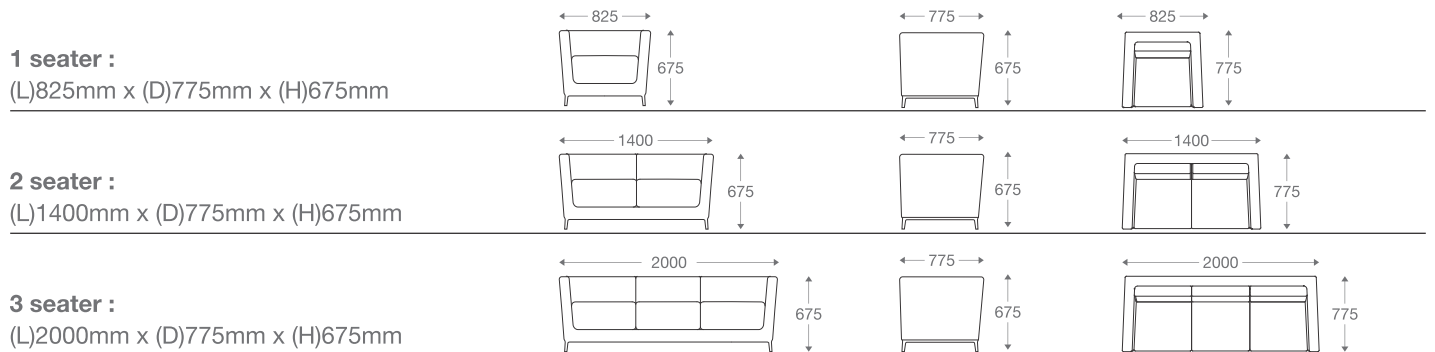

DE

SOFA

- 1 seater : (L)790mm x (D)790mm x (H)720mm
- 2 seater : (L)1570mm x (D)790mm x (H)720mm
- 3 seater : (L)1960mm x (D)790mm x (H)720mm

SS/MS Legs

*Please read the disclaimer.

All figures in millimetres. The illustrated dimensions are mean values. They are valid for Products in Standard specification.

3 seater : (L)2250mm x (D)830mm x (H)850mm

SS/MS Legs

1 seater :
(L)1000mm x (D)830mm x (H)850mm

3 seater :
(L)2250mm x (D)830mm x (H)850mm

*Please read the disclaimer.

All figures in millimetres. The illustrated dimensions are mean values. They are valid for Products in Standard specification.

*Please read the disclaimer.

All figures in millimetres. The illustrated dimensions are mean values. They are valid for Products in Standard specification.

www.shearling.in

SOLITAIRE

SOFA

- 1 seater : (L)825mm x (D)775mm x (H)675mm
- 2 seater : (L)1400mm x (D)775mm x (H)675mm
- 3 seater : (L)2000mm x (D)775mm x (H)675mm

SS/MS Legs

*Please read the disclaimer.

All figures in millimetres. The illustrated dimensions are mean values. They are valid for Products in Standard specification.

www.shearling.in

SOLITAIRE

VERDANA

SOFA