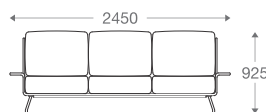

www.shearling.in

LAGUNA

SOFA

1 seater : (L)850mm x (D)675mm x (H)700mm

3 seater : (L)2250mm x (D)675mm x (H)700mm

SS/MS Legs

1 seater :
(L)850mm x (D)675mm x (H)700mm

3 seater :
(L)2250mm x (D)675mm x (H)700mm

*Please read the disclaimer.

All figures in millimetres. The illustrated dimensions are mean values. They are valid for Products in Standard specification.

www.shearling.in

LAGUNA

MAISON

SOFA

1 seater : (L)1050mm x (D)920mm x (H)925mm

2 seater : (L)1750mm x (D)920mm x (H)925mm

3 seater : (L)2450mm x (D)920mm x (H)925mm

SS/MS Legs

1 seater :
(L)1050mm x (D)920mm x (H)925mm

2 seater :
(L)1750mm x (D)920mm x (H)925mm

3 seater :
(L)2450mm x (D)920mm x (H)925mm

*Please read the disclaimer.

All figures in millimetres. The illustrated dimensions are mean values. They are valid for Products in Standard specification.

www.shearling.in

SOLITAIRE

SOFA

- 1 seater : (L)825mm x (D)775mm x (H)675mm
- 2 seater : (L)1400mm x (D)775mm x (H)675mm
- 3 seater : (L)2000mm x (D)775mm x (H)675mm