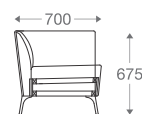

SS/MS Legs

1 seater :
(L)825mm x (D)825mm x (H)700mm

2 seater :
(L)1620mm x (D)825mm x (H)700mm

3 seater :
(L)2220mm x (D)825mm x (H)700mm

*Please read the disclaimer.

All figures in millimetres. The illustrated dimensions are mean values. They are valid for Products in Standard specification.

www.shearling.in

QUELLA

SOFA

- 1 seater : (L)850mm x (D)700mm x (H)675mm
- 2 seater : (L)1450mm x (D)700mm x (H)675mm
- 3 seater : (L)2050mm x (D)700mm x (H)675mm
- L seater : (L)2600mm x (D)2600mm x (H)675mm

SS/MS Legs

1 seater :

(L)850mm x (D)700mm x (H)675mm

2 seater :

(L)1450mm x (D)700mm x (H)675mm

3 seater :

(L)2050mm x (D)700mm x (H)675mm

L seater :

(L)2600mm x (D)2600mm x (H)675mm

*Please read the disclaimer.

All figures in millimetres. The illustrated dimensions are mean values. They are valid for Products in Standard specification.

www.shearling.in