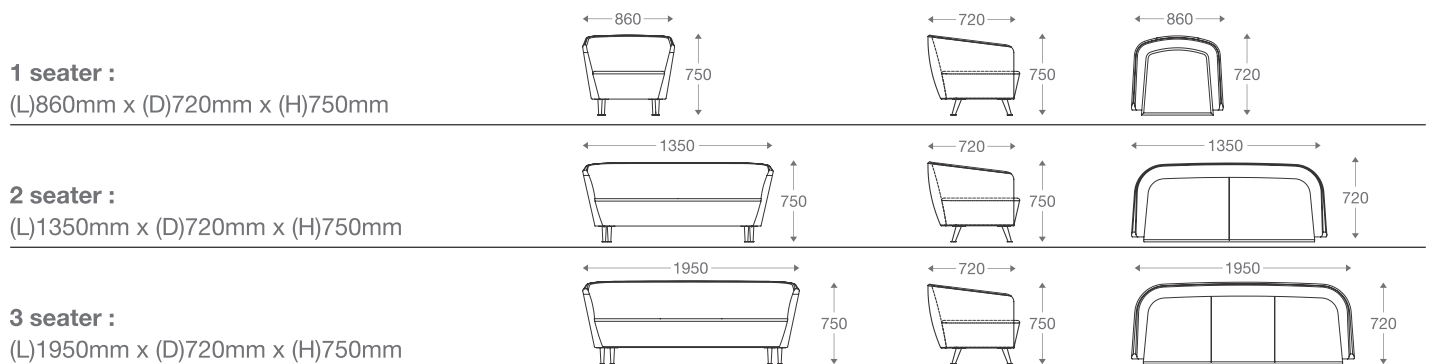

DE

SOFA

- 1 seater : (L)790mm x (D)790mm x (H)720mm
- 2 seater : (L)1570mm x (D)790mm x (H)720mm
- 3 seater : (L)1960mm x (D)790mm x (H)720mm

SS/MS Legs

*Please read the disclaimer.

All figures in millimetres. The illustrated dimensions are mean values. They are valid for Products in Standard specification.

3 seater : (L)2250mm x (D)830mm x (H)850mm

SS/MS Legs

1 seater :
(L)1000mm x (D)830mm x (H)850mm

3 seater :
(L)2250mm x (D)830mm x (H)850mm

*Please read the disclaimer.

All figures in millimetres. The illustrated dimensions are mean values. They are valid for Products in Standard specification.

*Please read the disclaimer.

All figures in millimetres. The illustrated dimensions are mean values. They are valid for Products in Standard specification.

www.shearling.in

COZA

CRUZE

SOFA

- 1 seater : (L)860mm x (D)720mm x (H)750mm
- 2 seater : (L)1350mm x (D)720mm x (H)750mm
- 3 seater : (L)1950mm x (D)720mm x (H)750mm

SS/MS Legs

*Please read the disclaimer.

All figures in millimetres. The illustrated dimensions are mean values. They are valid for Products in Standard specification.

www.shearling.in

CRUZE

ALIA

SOFA

- 1 seater : (L)800mm x (D)700mm x (H)725mm
- 2 seater : (L)1450mm x (D)700mm x (H)725mm
- 3 seater : (L)2000mm x (D)700mm x (H)725mm