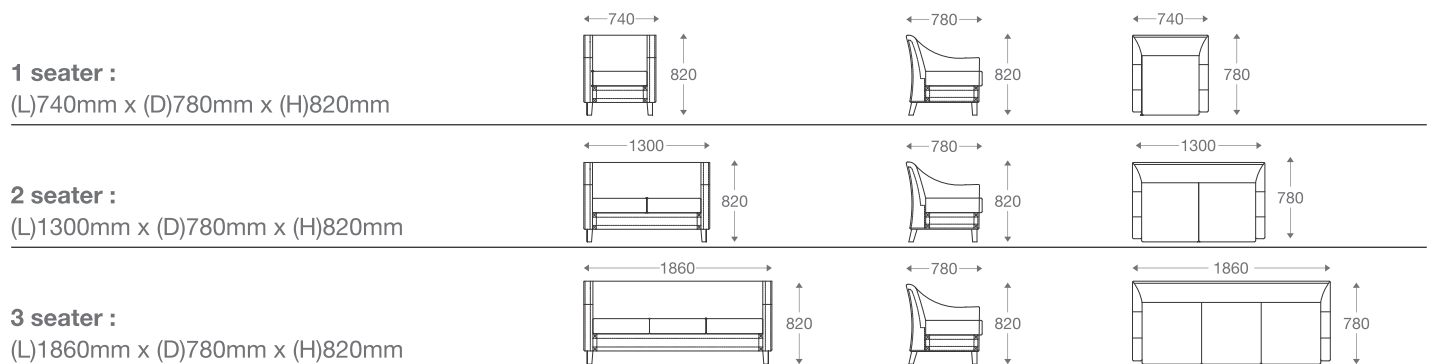

(L)2080mm x (D)800mm x (H)770mm
 A(H)580mm x S(H)420mm x S(D)530mm

*Please read the disclaimer.

All figures in millimetres. The illustrated dimensions are mean values. They are valid for Products in Standard specification.

www.shearling.in

ELDA ARM

<p>1 seater : (L)750mm x (D)800mm x (H)770mm A(H)580mm x S(H)420mm x S(D)530mm</p>			
<p>2 seater : (L)1500mm x (D)800mm x (H)770mm A(H)580mm x S(H)420mm x S(D)530mm</p>			
<p>3 seater : (L)2080mm x (D)800mm x (H)770mm A(H)580mm x S(H)420mm x S(D)530mm</p>			

GRACE

SOFA

- 1 seater : (L)740mm x (D)780mm x (H)820mm
- 2 seater : (L)1300mm x (D)780mm x (H)820mm
- 3 seater : (L)1860mm x (D)780mm x (H)820mm

Wooden Legs

*Please read the disclaimer.

All figures in millimetres. The illustrated dimensions are mean values. They are valid for Products in Standard specification.

www.shearling.in

GRACE

MORGAN

SOFA

- 1 seater : (L)800mm x (D)775mm x (H)800mm
- 2 seater : (L)1400mm x (D)775mm x (H)800mm
- 3 seater : (L)2000mm x (D)775mm x (H)800mm

Wooden Legs

*Please read the disclaimer.