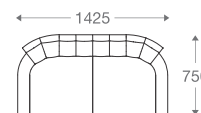

All figures in millimetres. The illustrated dimensions are mean values. They are valid for Products in Standard specification.

www.shearling.in

MORGAN

PRAVO

SOFA

- 1 seater : (L)775mm x (D)750mm x (H)825mm
- 2 seater : (L)1425mm x (D)750mm x (H)825mm
- 3 seater : (L)2025mm x (D)750mm x (H)825mm

Wooden Base

With Pattern

Without Pattern

1 seater :

(L)775mm x (D)750mm x (H)825mm

2 seater :

(L)1425mm x (D)750mm x (H)825mm

3 seater :

(L)2025mm x (D)750mm x (H)825mm

*Please read the disclaimer.

All figures in millimetres. The illustrated dimensions are mean values. They are valid for Products in Standard specification.

www.shearling.in