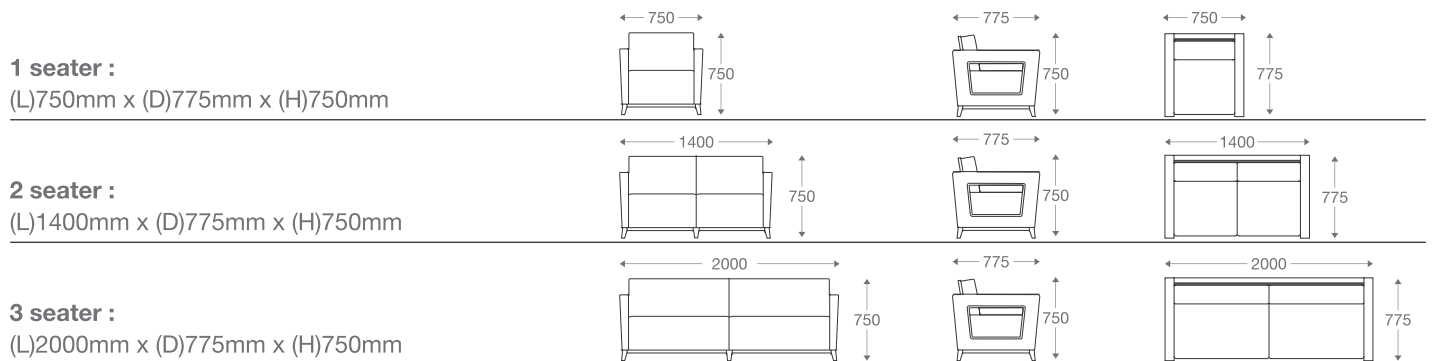

(L)2080mm x (D)800mm x (H)770mm
 A(H)580mm x S(H)420mm x S(D)530mm

*Please read the disclaimer.

All figures in millimetres. The illustrated dimensions are mean values. They are valid for Products in Standard specification.

3 seater :
(L)2300mm x (D)675mm x (H)665mm

*Please read the disclaimer.

All figures in millimetres. The illustrated dimensions are mean values. They are valid for Products in Standard specification.

www.shearling.in

RALPH

VESTA

SOFA

- 1 seater : (L)750mm x (D)775mm x (H)750mm
- 2 seater : (L)1400mm x (D)775mm x (H)750mm
- 3 seater : (L)2000mm x (D)775mm x (H)750mm

Wooden Base

*Please read the disclaimer.

All figures in millimetres. The illustrated dimensions are mean values. They are valid for Products in Standard specification.

www.shearling.in

VESTA

THEO

SOFA

- 1 seater : (L)800mm x (D)800mm x (H)850mm
- 2 seater : (L)1400mm x (D)800mm x (H)850mm
- 3 seater : (L)2000mm x (D)800mm x (H)850mm
- One side arm : (L)1800mm x (D)750mm x (H)820mm