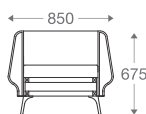

SS/MS Legs

1 seater :
(L)825mm x (D)825mm x (H)700mm

2 seater :
(L)1620mm x (D)825mm x (H)700mm

3 seater :
(L)2220mm x (D)825mm x (H)700mm

*Please read the disclaimer.

All figures in millimetres. The illustrated dimensions are mean values. They are valid for Products in Standard specification.

www.shearling.in

QUELLA

SOFA

- 1 seater : (L)850mm x (D)700mm x (H)675mm
- 2 seater : (L)1450mm x (D)700mm x (H)675mm
- 3 seater : (L)2050mm x (D)700mm x (H)675mm
- L seater : (L)2600mm x (D)2600mm x (H)675mm

SS/MS Legs

1 seater :

(L)850mm x (D)700mm x (H)675mm

2 seater :

(L)1450mm x (D)700mm x (H)675mm

3 seater :

(L)2050mm x (D)700mm x (H)675mm

L seater :

(L)2600mm x (D)2600mm x (H)675mm

*Please read the disclaimer.

All figures in millimetres. The illustrated dimensions are mean values. They are valid for Products in Standard specification.

www.shearling.in