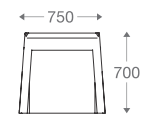

*Please read the disclaimer.

All figures in millimetres. The illustrated dimensions are mean values. They are valid for Products in Standard specification.

www.shearling.in

BANK

SOFA

- 1 seater : (L)890mm x (D)770mm x (H)750mm
- 2 seater : (L)1495mm x (D)770mm x (H)750mm
- 3 seater : (L)2085mm x (D)770mm x (H)750mm

3 seater :
(L)2085mm x (D)770mm x (H)750mm

*Please read the disclaimer.

All figures in millimetres. The illustrated dimensions are mean values. They are valid for Products in Standard specification.

www.shearling.in

1 seater :
(L)890mm x (D)770mm x (H)750mm

2 seater :
(L)1495mm x (D)770mm x (H)750mm

3 seater :
(L)2085mm x (D)770mm x (H)750mm

DION

SOFA

- 1 seater : (L)750mm x (D)700mm x (H)700mm
- 2 seater : (L)1350mm x (D)700mm x (H)700mm
- 3 seater : (L)1950mm x (D)700mm x (H)700mm

SS/MS Base

Wooden Base

1 seater :
(L)750mm x (D)700mm x (H)700mm

2 seater :
(L)1350mm x (D)700mm x (H)700mm

3 seater :
(L)1950mm x (D)700mm x (H)700mm

*Please read the disclaimer.

All figures in millimetres. The illustrated dimensions are mean values. They are valid for Products in Standard specification.