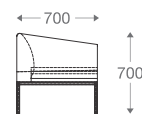

3 seater :
(L)2085mm x (D)770mm x (H)750mm

*Please read the disclaimer.

All figures in millimetres. The illustrated dimensions are mean values. They are valid for Products in Standard specification.

www.shearling.in

1 seater :
(L)890mm x (D)770mm x (H)750mm

2 seater :
(L)1495mm x (D)770mm x (H)750mm

3 seater :
(L)2085mm x (D)770mm x (H)750mm

DION

SOFA

- 1 seater : (L)750mm x (D)700mm x (H)700mm
- 2 seater : (L)1350mm x (D)700mm x (H)700mm
- 3 seater : (L)1950mm x (D)700mm x (H)700mm

SS/MS Base

Wooden Base

1 seater :
(L)750mm x (D)700mm x (H)700mm

2 seater :
(L)1350mm x (D)700mm x (H)700mm

3 seater :
(L)1950mm x (D)700mm x (H)700mm

*Please read the disclaimer.

All figures in millimetres. The illustrated dimensions are mean values. They are valid for Products in Standard specification.

www.shearling.in

ESSON

SOFA

- 1 seater : (L)800mm x (D)800mm x (H)850mm
- 2 seater : (L)1460mm x (D)800mm x (H)850mm
- 3 seater : (L)2000mm x (D)800mm x (H)850mm

SS/MS Legs
(1 Seater)

SS/MS Legs

Angular
Wooden Legs