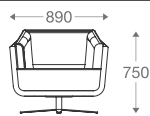

3 seater : (L)2250mm x (D)830mm x (H)850mm

SS/MS Legs

1 seater :
(L)1000mm x (D)830mm x (H)850mm

3 seater :
(L)2250mm x (D)830mm x (H)850mm

*Please read the disclaimer.

All figures in millimetres. The illustrated dimensions are mean values. They are valid for Products in Standard specification.

*Please read the disclaimer.

All figures in millimetres. The illustrated dimensions are mean values. They are valid for Products in Standard specification.

www.shearling.in

BANK

SOFA

- 1 seater : (L)890mm x (D)770mm x (H)750mm
- 2 seater : (L)1495mm x (D)770mm x (H)750mm
- 3 seater : (L)2085mm x (D)770mm x (H)750mm

R15 (SS/MS Legs)
1 Seater

D1
1 Seater

R15 Two Base
(SS/MS Legs)

Angular
Wooden Legs

1 seater :
(L)890mm x (D)770mm x (H)750mm

1 seater :
(L)890mm x (D)770mm x (H)750mm

2 seater :
(L)1495mm x (D)770mm x (H)750mm

3 seater :
(L)2085mm x (D)770mm x (H)750mm

*Please read the disclaimer.

All figures in millimetres. The illustrated dimensions are mean values. They are valid for Products in Standard specification.

www.shearling.in