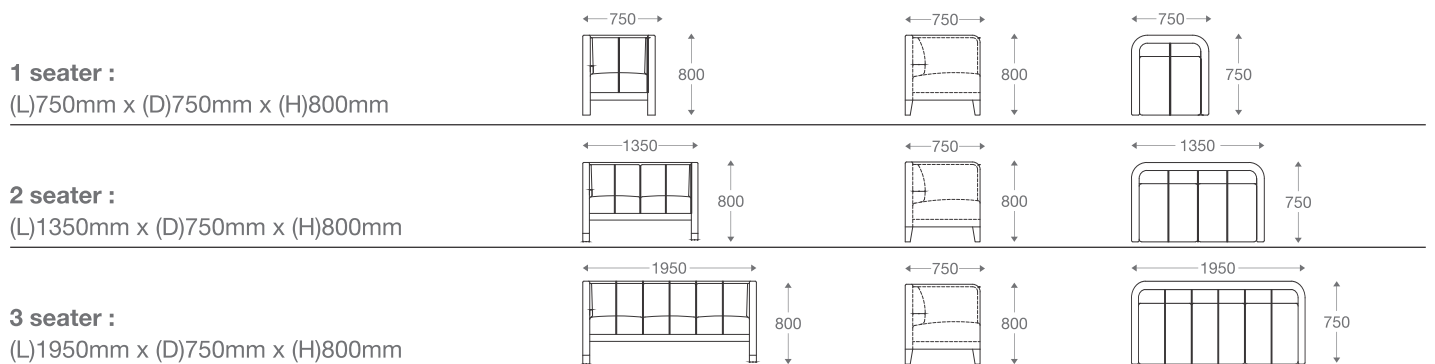

Wooden Legs

1 seater :

(L)700mm x (D)800mm x (H)830mm
A(H)635mm x S(H)450mm x S(D)500mm

*Please read the disclaimer.

All figures in millimetres. The illustrated dimensions are mean values. They are valid for Products in Standard specification.

www.shearling.in

ANORA LOUNGE (WOOD WRAP)

ARGO

SOFA

- 1 seater : (L)680mm x (D)750mm x (H)750mm
- 2 seater : (L)1280mm x (D)750mm x (H)750mm
- 3 seater : (L)1880mm x (D)750mm x (H)750mm

Wooden Legs

*Please read the disclaimer.

All figures in millimetres. The illustrated dimensions are mean values. They are valid for Products in Standard specification.

www.shearling.in

DYLAN LEATHER

SOFA

- 1 seater : (L)750mm x (D)750mm x (H)800mm
- 2 seater : (L)1350mm x (D)750mm x (H)800mm
- 3 seater : (L)1950mm x (D)750mm x (H)800mm

Wooden Legs

*Please read the disclaimer.

All figures in millimetres. The illustrated dimensions are mean values. They are valid for Products in Standard specification.

www.shearling.in

DYLAN LEATHER

ELDA ARMLESS