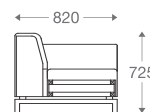

www.shearling.in

LARK

SOFA

- 1 seater : (L)750mm x (D)750mm x (H)750mm
- 2 seater : (L)1350mm x (D)750mm x (H)750mm
- 3 seater : (L)1950mm x (D)750mm x (H)750mm

Round
SS/MS Legs

Angular
Wooden Legs

1 seater :
(L)750mm x (D)750mm x (H)750mm

2 seater :
(L)1350mm x (D)750mm x (H)750mm

3 seater :
(L)1950mm x (D)750mm x (H)750mm

*Please read the disclaimer.

All figures in millimetres. The illustrated dimensions are mean values. They are valid for Products in Standard specification.

www.shearling.in

LINE

SOFA

- 1 seater : (L)930mm x (D)820mm x (H)725mm
- 2 seater : (L)1725mm x (D)820mm x (H)725mm
- 3 seater : (L)2150mm x (D)820mm x (H)725mm

SS/MS Legs

Wooden Legs

1 seater :

(L)930mm x (D)820mm x (H)725mm

2 seater :

(L)1725mm x (D)820mm x (H)725mm

3 seater :

(L)2150mm x (D)820mm x (H)725mm

*Please read the disclaimer.

All figures in millimetres. The illustrated dimensions are mean values. They are valid for Products in Standard specification.