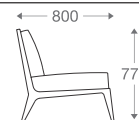

With Pattern

Without Pattern

1 seater :

(L)750mm x (D)800mm x (H)770mm
 S(H)420mm x S(D)530mm

2 seater :

(L)1500mm x (D)800mm x (H)770mm
 S(H)420mm x S(D)530mm

3 seater :

(L)2080mm x (D)800mm x (H)770mm
 S(H)420mm x S(D)530mm

*Please read the disclaimer.

All figures in millimetres. The illustrated dimensions are mean values. They are valid for Products in Standard specification.

www.shearling.in

ELDA ARMLESS

1 seater :

(L)750mm x (D)800mm x (H)770mm
S(H)420mm x S(D)530mm