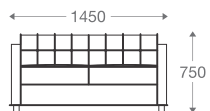

www.shearling.in

1 seater (Single Arm) :
(L)790mm x (D)790mm x (H)720mm

1 seater (Single Arm) :
(L)790mm x (D)790mm x (H)720mm

2 seater (Single Arm) :
(L)1190mm x (D)790mm x (H)720mm

OXFORD

SOFA

- 1 seater : (L)825mm x (D)825mm x (H)750mm
- 2 seater : (L)1450mm x (D)825mm x (H)750mm
- 3 seater : (L)2100mm x (D)825mm x (H)750mm

SS/MS Legs

Wooden Legs

1 seater :

(L)825mm x (D)825mm x (H)750mm

2 seater :

(L)1450mm x (D)825mm x (H)750mm

3 seater :

(L)2100mm x (D)825mm x (H)750mm

*Please read the disclaimer.

All figures in millimetres. The illustrated dimensions are mean values. They are valid for Products in Standard specification.

www.shearling.in

OXFORD

GEO

SOFA

- 1 seater : (L)935mm x (D)785mm x (H)680mm
- 2 seater : (L)1630mm x (D)785mm x (H)680mm
- 3 seater : (L)1994mm x (D)785mm x (H)680mm

3 seater : (L)2250mm x (D)830mm x (H)850mm

SS/MS Legs

1 seater :
(L)1000mm x (D)830mm x (H)850mm

3 seater :
(L)2250mm x (D)830mm x (H)850mm

*Please read the disclaimer.

All figures in millimetres. The illustrated dimensions are mean values. They are valid for Products in Standard specification.