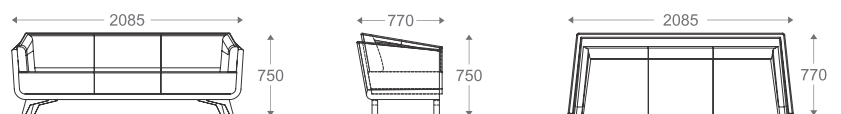

*Please read the disclaimer.

All figures in millimetres. The illustrated dimensions are mean values. They are valid for Products in Standard specification.

www.shearling.in

BANK

SOFA

- 1 seater : (L)890mm x (D)770mm x (H)750mm
- 2 seater : (L)1495mm x (D)770mm x (H)750mm
- 3 seater : (L)2085mm x (D)770mm x (H)750mm

R15 (SS/MS Legs)
1 Seater

D1
1 Seater

R15 Two Base
(SS/MS Legs)

Angular
Wooden Legs

1 seater :
(L)890mm x (D)770mm x (H)750mm

1 seater :
(L)890mm x (D)770mm x (H)750mm

2 seater :
(L)1495mm x (D)770mm x (H)750mm

3 seater :
(L)2085mm x (D)770mm x (H)750mm

*Please read the disclaimer.

All figures in millimetres. The illustrated dimensions are mean values. They are valid for Products in Standard specification.

www.shearling.in

1 seater :
(L)890mm x (D)770mm x (H)750mm

2 seater :
(L)1495mm x (D)770mm x (H)750mm

3 seater :
(L)2085mm x (D)770mm x (H)750mm

DION

SOFA

- 1 seater : (L)750mm x (D)700mm x (H)700mm
- 2 seater : (L)1350mm x (D)700mm x (H)700mm
- 3 seater : (L)1950mm x (D)700mm x (H)700mm