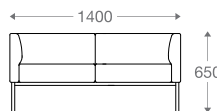

www.shearling.in

HUDSON

SOFA

- 1 seater : (L)900mm x (D)800mm x (H)850mm
- 2 seater : (L)1600mm x (D)800mm x (H)850mm
- 3 seater : (L)2300mm x (D)800mm x (H)850mm

SS/MS Base

Wooden Base

1 seater :

(L)900mm x (D)800mm x (H)850mm

2 seater :

(L)1600mm x (D)800mm x (H)850mm

3 seater :

(L)2300mm x (D)800mm x (H)850mm

*Please read the disclaimer.

All figures in millimetres. The illustrated dimensions are mean values. They are valid for Products in Standard specification.

www.shearling.in

HUDSON

JUDY

SOFA

- 1 seater : (L)800mm x (D)700mm x (H)650mm
- 2 seater : (L)1400mm x (D)700mm x (H)650mm
- 3 seater : (L)2000mm x (D)700mm x (H)650mm

SS/MS Base

Wooden Base

1 seater :
(L)800mm x (D)700mm x (H)650mm

2 seater :
(L)1400mm x (D)700mm x (H)650mm

3 seater :
(L)2000mm x (D)700mm x (H)650mm

*Please read the disclaimer.

All figures in millimetres. The illustrated dimensions are mean values. They are valid for Products in Standard specification.