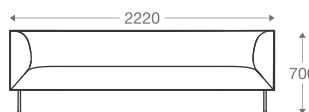

SS/MS legs

*Please read the disclaimer.

All figures in millimetres. The illustrated dimensions are mean values. They are valid for Products in Standard specification.

www.shearling.in

VERDANA

MENU

SOFA

- 1 seater : (L)825mm x (D)825mm x (H)700mm
- 2 seater : (L)1620mm x (D)825mm x (H)700mm
- 3 seater : (L)2220mm x (D)825mm x (H)700mm

SS/MS Legs

1 seater :
(L)825mm x (D)825mm x (H)700mm

2 seater :
(L)1620mm x (D)825mm x (H)700mm

3 seater :
(L)2220mm x (D)825mm x (H)700mm

*Please read the disclaimer.

All figures in millimetres. The illustrated dimensions are mean values. They are valid for Products in Standard specification.

www.shearling.in

QUELLA

SOFA

- 1 seater : (L)850mm x (D)700mm x (H)675mm
- 2 seater : (L)1450mm x (D)700mm x (H)675mm
- 3 seater : (L)2050mm x (D)700mm x (H)675mm
- L seater : (L)2600mm x (D)2600mm x (H)675mm

(L)2600mm x (D)2600mm x (H)675mm

*Please read the disclaimer.

All figures in millimetres. The illustrated dimensions are mean values. They are valid for Products in Standard specification.

www.shearling.in