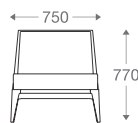

All figures in millimetres. The illustrated dimensions are mean values. They are valid for Products in Standard specification.

www.shearling.in

DYLAN LEATHER

SOFA

- 1 seater : (L)750mm x (D)750mm x (H)800mm
- 2 seater : (L)1350mm x (D)750mm x (H)800mm
- 3 seater : (L)1950mm x (D)750mm x (H)800mm

SOFA

1 seater : (L)750mm x (D)800mm x (H)770mm S(H)420mm x S(D)530mm
 2 seater : (L)1500mm x (D)800mm x (H)770mm S(H)420mm x S(D)530mm
 3 seater : (L)2080mm x (D)800mm x (H)770mm S(H)420mm x S(D)530mm

Wooden Legs

With Pattern

Without Pattern

1 seater :

(L)750mm x (D)800mm x (H)770mm
 S(H)420mm x S(D)530mm

2 seater :

(L)1500mm x (D)800mm x (H)770mm
 S(H)420mm x S(D)530mm

3 seater :

(L)2080mm x (D)800mm x (H)770mm
 S(H)420mm x S(D)530mm

*Please read the disclaimer.

All figures in millimetres. The illustrated dimensions are mean values. They are valid for Products in Standard specification.

www.shearling.in

ELDA ARMLESS

1 seater :

(L)750mm x (D)800mm x (H)770mm
S(H)420mm x S(D)530mm