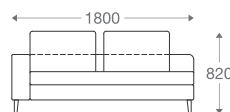

Wooden Legs

1 seater :
(L)800mm x (D)800mm x (H)850mm

2 seater :
(L)1400mm x (D)800mm x (H)850mm

3 seater :
(L)2000mm x (D)800mm x (H)850mm

One side arm :
(L)1800mm x (D)750mm x (H)820mm

*Please read the disclaimer.

All figures in millimetres. The illustrated dimensions are mean values. They are valid for Products in Standard specification.

www.shearling.in

THEO

VEGA

SOFA

- 1 seater : (L)900mm x (D)850mm x (H)800mm
- 2 seater : (L)1200mm x (D)850mm x (H)800mm
- 3 seater : (L)1800mm x (D)850mm x (H)800mm