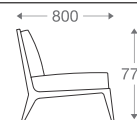

2 seater :

(L)1500mm x (D)800mm x (H)770mm
S(H)420mm x S(D)530mm