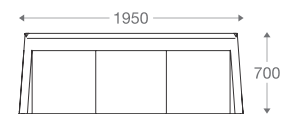

3 seater :
(L)2085mm x (D)770mm x (H)750mm

*Please read the disclaimer.

All figures in millimetres. The illustrated dimensions are mean values. They are valid for Products in Standard specification.

www.shearling.in

1 seater :
(L)890mm x (D)770mm x (H)750mm

2 seater :
(L)1495mm x (D)770mm x (H)750mm

3 seater :
(L)2085mm x (D)770mm x (H)750mm

DION

SOFA

- 1 seater : (L)750mm x (D)700mm x (H)700mm
- 2 seater : (L)1350mm x (D)700mm x (H)700mm
- 3 seater : (L)1950mm x (D)700mm x (H)700mm

SS/MS Base

Wooden Base

1 seater :
(L)750mm x (D)700mm x (H)700mm

2 seater :
(L)1350mm x (D)700mm x (H)700mm

3 seater :
(L)1950mm x (D)700mm x (H)700mm

*Please read the disclaimer.

All figures in millimetres. The illustrated dimensions are mean values. They are valid for Products in Standard specification.

www.shearling.in

ESSON

SOFA

- 1 seater : (L)800mm x (D)800mm x (H)850mm
- 2 seater : (L)1460mm x (D)800mm x (H)850mm
- 3 seater : (L)2000mm x (D)800mm x (H)850mm

SS/MS Legs
(1 Seater)

SS/MS Legs

Angular
Wooden Legs