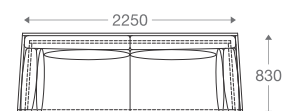

*Please read the disclaimer.

All figures in millimetres. The illustrated dimensions are mean values. They are valid for Products in Standard specification.

www.shearling.in

OXFORD

GEO

SOFA

- 1 seater : (L)935mm x (D)785mm x (H)680mm
- 2 seater : (L)1630mm x (D)785mm x (H)680mm
- 3 seater : (L)1994mm x (D)785mm x (H)680mm

SS/MS Legs

*Please read the disclaimer.

All figures in millimetres. The illustrated dimensions are mean values. They are valid for Products in Standard specification.

www.shearling.in

GIBSON

SOFA

1 seater : (L)1000mm x (D)830mm x (H)850mm

3 seater : (L)2250mm x (D)830mm x (H)850mm

SS/MS Legs

1 seater :
(L)1000mm x (D)830mm x (H)850mm

3 seater :
(L)2250mm x (D)830mm x (H)850mm

*Please read the disclaimer.

All figures in millimetres. The illustrated dimensions are mean values. They are valid for Products in Standard specification.

www.shearling.in

LAGUNA

SOFA

1 seater : (L)850mm x (D)675mm x (H)700mm

3 seater : (L)2250mm x (D)675mm x (H)700mm

SS/MS Legs

1 seater :
(L)850mm x (D)675mm x (H)700mm

3 seater :
(L)2250mm x (D)675mm x (H)700mm