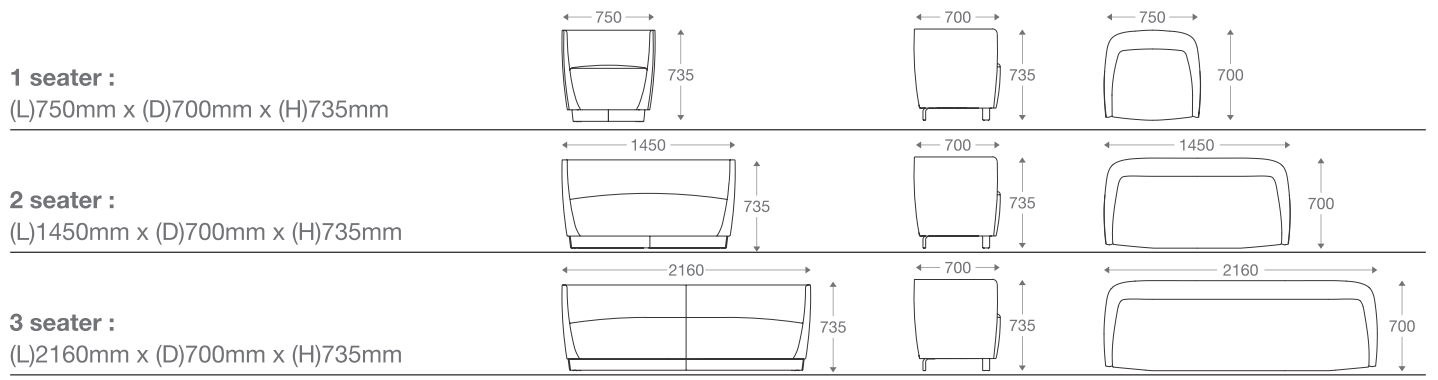

SS/MS Legs

1 seater :
(L)825mm x (D)825mm x (H)700mm

2 seater :
(L)1620mm x (D)825mm x (H)700mm

3 seater :
(L)2220mm x (D)825mm x (H)700mm

*Please read the disclaimer.

All figures in millimetres. The illustrated dimensions are mean values. They are valid for Products in Standard specification.

(L)790mm x (D)700mm x (H)750mm

2 seater :

(L)1500mm x (D)700mm x (H)750mm

3 seater :

(L)1975mm x (D)700mm x (H)750mm

*Please read the disclaimer.

All figures in millimetres. The illustrated dimensions are mean values. They are valid for Products in Standard specification.

www.shearling.in

VELLA

SOFA

- 1 seater : (L)750mm x (D)700mm x (H)735mm
- 2 seater : (L)1450mm x (D)700mm x (H)735mm
- 3 seater : (L)2160mm x (D)700mm x (H)735mm

SS/MS Legs

Wooden Legs

*Please read the disclaimer.

All figures in millimetres. The illustrated dimensions are mean values. They are valid for Products in Standard specification.

www.shearling.in

ANORA

SOFA

1 seater : (L)665mm x (D)775mm x (H)830mm A(H)635mm x S(H)450mm x S(D)500mm
 2 seater : (L)1400mm x (D)775mm x (H)830mm A(H)635mm x S(H)450mm x S(D)500mm
 3 seater : (L)2000mm x (D)775mm x (H)830mm A(H)635mm x S(H)450mm x S(D)500mm