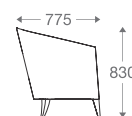

All figures in millimetres. The illustrated dimensions are mean values. They are valid for Products in Standard specification.

www.shearling.in

ANORA

SOFA

1 seater : (L)665mm x (D)775mm x (H)830mm A(H)635mm x S(H)450mm x S(D)500mm
 2 seater : (L)1400mm x (D)775mm x (H)830mm A(H)635mm x S(H)450mm x S(D)500mm
 3 seater : (L)2000mm x (D)775mm x (H)830mm A(H)635mm x S(H)450mm x S(D)500mm

Wooden Legs

1 seater :

(L)665mm x (D)775mm x (H)830mm
 A(H)635mm x S(H)450mm x S(D)500mm

2 seater :

(L)1400mm x (D)775mm x (H)830mm
 A(H)635mm x S(H)450mm x S(D)500mm

3 seater :

(L)2000mm x (D)775mm x (H)830mm
 A(H)635mm x S(H)450mm x S(D)500mm

*Please read the disclaimer.

All figures in millimetres. The illustrated dimensions are mean values. They are valid for Products in Standard specification.

www.shearling.in

ANORA LOUNGE (WOOD WRAP)

SOFA

1 seater : (L)700mm x (D)800mm x (H)830mm
A(H)635mm x S(H)450mm x S(D)500mm

Wooden Legs

1 seater :

(L)700mm x (D)800mm x (H)830mm
A(H)635mm x S(H)450mm x S(D)500mm

*Please read the disclaimer.

All figures in millimetres. The illustrated dimensions are mean values. They are valid for Products in Standard specification.