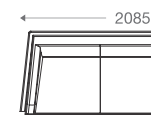

All figures in millimetres. The illustrated dimensions are mean values. They are valid for Products in Standard specification.

www.shearling.in

ANDY

SOFA

- 1 seater : (L)745mm x (D)725mm x (H)700mm
- 2 seater : (L)1325mm x (D)725mm x (H)700mm
- 3 seater : (L)1925mm x (D)725mm x (H)700mm

*Please read the disclaimer.

All figures in millimetres. The illustrated dimensions are mean values. They are valid for Products in Standard specification.

www.shearling.in

BANK

SOFA

- 1 seater : (L)890mm x (D)770mm x (H)750mm
- 2 seater : (L)1495mm x (D)770mm x (H)750mm
- 3 seater : (L)2085mm x (D)770mm x (H)750mm

R15 (SS/MS Legs)
1 Seater

D1
1 Seater

R15 Two Base
(SS/MS Legs)

Angular
Wooden Legs

1 seater :
(L)890mm x (D)770mm x (H)750mm

1 seater :
(L)890mm x (D)770mm x (H)750mm

2 seater :
(L)1495mm x (D)770mm x (H)750mm

3 seater :
(L)2085mm x (D)770mm x (H)750mm

*Please read the disclaimer.

All figures in millimetres. The illustrated dimensions are mean values. They are valid for Products in Standard specification.

www.shearling.in