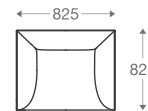

3 seater : (L)2250mm x (D)830mm x (H)850mm

SS/MS Legs

1 seater :
(L)1000mm x (D)830mm x (H)850mm

3 seater :
(L)2250mm x (D)830mm x (H)850mm

*Please read the disclaimer.

All figures in millimetres. The illustrated dimensions are mean values. They are valid for Products in Standard specification.

- 1 seater : (L)825mm x (D)700mm x (H)750mm
- 2 seater : (L)1680mm x (D)700mm x (H)750mm
- Left Module : (L)1350mm x (D)700mm x (H)750mm
- Right Module : (L)1350mm x (D)700mm x (H)750mm
- Armless Center : (L)1230mm x (D)700mm x (H)750mm

SS/MS legs

*Please read the disclaimer.

All figures in millimetres. The illustrated dimensions are mean values. They are valid for Products in Standard specification.

www.shearling.in

VERDANA

MENU

SOFA

- 1 seater : (L)825mm x (D)825mm x (H)700mm
- 2 seater : (L)1620mm x (D)825mm x (H)700mm
- 3 seater : (L)2220mm x (D)825mm x (H)700mm

SS/MS Legs

1 seater :
(L)825mm x (D)825mm x (H)700mm

2 seater :
(L)1620mm x (D)825mm x (H)700mm

3 seater :
(L)2220mm x (D)825mm x (H)700mm

*Please read the disclaimer.

All figures in millimetres. The illustrated dimensions are mean values. They are valid for Products in Standard specification.