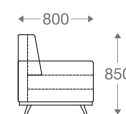

THEO

SOFA

- 1 seater : (L)800mm x (D)800mm x (H)850mm
- 2 seater : (L)1400mm x (D)800mm x (H)850mm
- 3 seater : (L)2000mm x (D)800mm x (H)850mm
- One side arm : (L)1800mm x (D)750mm x (H)820mm

1 seater :
(L)800mm x (D)800mm x (H)850mm

2 seater :
(L)1400mm x (D)800mm x (H)850mm

3 seater :
(L)2000mm x (D)800mm x (H)850mm

One side arm :
(L)1800mm x (D)750mm x (H)820mm

*Please read the disclaimer.

All figures in millimetres. The illustrated dimensions are mean values. They are valid for Products in Standard specification.

www.shearling.in