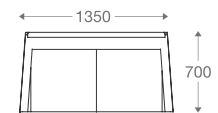

3 seater :
(L)2085mm x (D)770mm x (H)750mm

*Please read the disclaimer.

All figures in millimetres. The illustrated dimensions are mean values. They are valid for Products in Standard specification.

www.shearling.in

1 seater :
(L)890mm x (D)770mm x (H)750mm

2 seater :
(L)1495mm x (D)770mm x (H)750mm

3 seater :
(L)2085mm x (D)770mm x (H)750mm

DION

SOFA

- 1 seater : (L)750mm x (D)700mm x (H)700mm
- 2 seater : (L)1350mm x (D)700mm x (H)700mm
- 3 seater : (L)1950mm x (D)700mm x (H)700mm

SS/MS Base

Wooden Base

1 seater :
(L)750mm x (D)700mm x (H)700mm

2 seater :
(L)1350mm x (D)700mm x (H)700mm

3 seater :
(L)1950mm x (D)700mm x (H)700mm

*Please read the disclaimer.

All figures in millimetres. The illustrated dimensions are mean values. They are valid for Products in Standard specification.

www.shearling.in

ESSON

SOFA

- 1 seater : (L)800mm x (D)800mm x (H)850mm
- 2 seater : (L)1460mm x (D)800mm x (H)850mm
- 3 seater : (L)2000mm x (D)800mm x (H)850mm

SS/MS Legs
(1 Seater)

SS/MS Legs

Angular
Wooden Legs