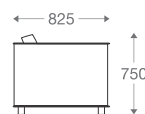

DE

SOFA

- 1 seater : (L)790mm x (D)790mm x (H)720mm
- 2 seater : (L)1570mm x (D)790mm x (H)720mm
- 3 seater : (L)1960mm x (D)790mm x (H)720mm

SS/MS Legs

*Please read the disclaimer.

All figures in millimetres. The illustrated dimensions are mean values. They are valid for Products in Standard specification.

SS/MS Legs

Wooden Legs

1 seater :

(L)825mm x (D)825mm x (H)750mm

2 seater :

(L)1450mm x (D)825mm x (H)750mm

3 seater :

(L)2100mm x (D)825mm x (H)750mm

*Please read the disclaimer.

All figures in millimetres. The illustrated dimensions are mean values. They are valid for Products in Standard specification.

www.shearling.in

OXFORD

GEO

SOFA

- 1 seater : (L)935mm x (D)785mm x (H)680mm
- 2 seater : (L)1630mm x (D)785mm x (H)680mm
- 3 seater : (L)1994mm x (D)785mm x (H)680mm

3 seater : (L)2250mm x (D)830mm x (H)850mm

SS/MS Legs

1 seater :
(L)1000mm x (D)830mm x (H)850mm

3 seater :
(L)2250mm x (D)830mm x (H)850mm

*Please read the disclaimer.

All figures in millimetres. The illustrated dimensions are mean values. They are valid for Products in Standard specification.