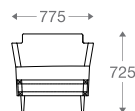

(L)2600mm x (D)2600mm x (H)675mm

*Please read the disclaimer.

All figures in millimetres. The illustrated dimensions are mean values. They are valid for Products in Standard specification.

www.shearling.in

QUELLA

COZA

SOFA

1 seater : (L)775mm x (D)700mm x (H)725mm

2.5 seater : (L)1580mm x (D)700mm x (H)725mm

SS/MS Legs

1 seater :
(L)775mm x (D)700mm x (H)725mm

2.5 seater :
(L)1580mm x (D)700mm x (H)725mm

*Please read the disclaimer.

All figures in millimetres. The illustrated dimensions are mean values. They are valid for Products in Standard specification.

www.shearling.in

COZA

CRUZE

SOFA

- 1 seater : (L)860mm x (D)720mm x (H)750mm
- 2 seater : (L)1350mm x (D)720mm x (H)750mm
- 3 seater : (L)1950mm x (D)720mm x (H)750mm

SS/MS Legs

*Please read the disclaimer.

All figures in millimetres. The illustrated dimensions are mean values. They are valid for Products in Standard specification.

www.shearling.in

CRUZE

ALIA

SOFA

- 1 seater : (L)800mm x (D)700mm x (H)725mm
- 2 seater : (L)1450mm x (D)700mm x (H)725mm
- 3 seater : (L)2000mm x (D)700mm x (H)725mm