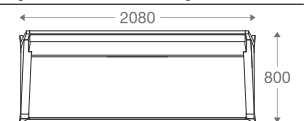

Wooden Legs

With Pattern

Without Pattern

1 seater :

(L)750mm x (D)800mm x (H)770mm
 A(H)580mm x S(H)420mm x S(D)530mm

2 seater :

(L)1500mm x (D)800mm x (H)770mm
 A(H)580mm x S(H)420mm x S(D)530mm

3 seater :

(L)2080mm x (D)800mm x (H)770mm
 A(H)580mm x S(H)420mm x S(D)530mm

*Please read the disclaimer.

All figures in millimetres. The illustrated dimensions are mean values. They are valid for Products in Standard specification.