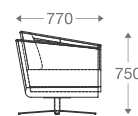

*Please read the disclaimer.

All figures in millimetres. The illustrated dimensions are mean values. They are valid for Products in Standard specification.

www.shearling.in

BANK

SOFA

- 1 seater : (L)890mm x (D)770mm x (H)750mm
- 2 seater : (L)1495mm x (D)770mm x (H)750mm
- 3 seater : (L)2085mm x (D)770mm x (H)750mm

R15 (SS/MS Legs)
1 Seater

D1
1 Seater

R15 Two Base
(SS/MS Legs)

Angular
Wooden Legs

1 seater :
(L)890mm x (D)770mm x (H)750mm

1 seater :
(L)890mm x (D)770mm x (H)750mm

2 seater :
(L)1495mm x (D)770mm x (H)750mm

3 seater :
(L)2085mm x (D)770mm x (H)750mm

*Please read the disclaimer.

All figures in millimetres. The illustrated dimensions are mean values. They are valid for Products in Standard specification.

www.shearling.in

1 seater :
(L)890mm x (D)770mm x (H)750mm

2 seater :
(L)1495mm x (D)770mm x (H)750mm

3 seater :
(L)2085mm x (D)770mm x (H)750mm

DION

SOFA

- 1 seater : (L)750mm x (D)700mm x (H)700mm
- 2 seater : (L)1350mm x (D)700mm x (H)700mm
- 3 seater : (L)1950mm x (D)700mm x (H)700mm