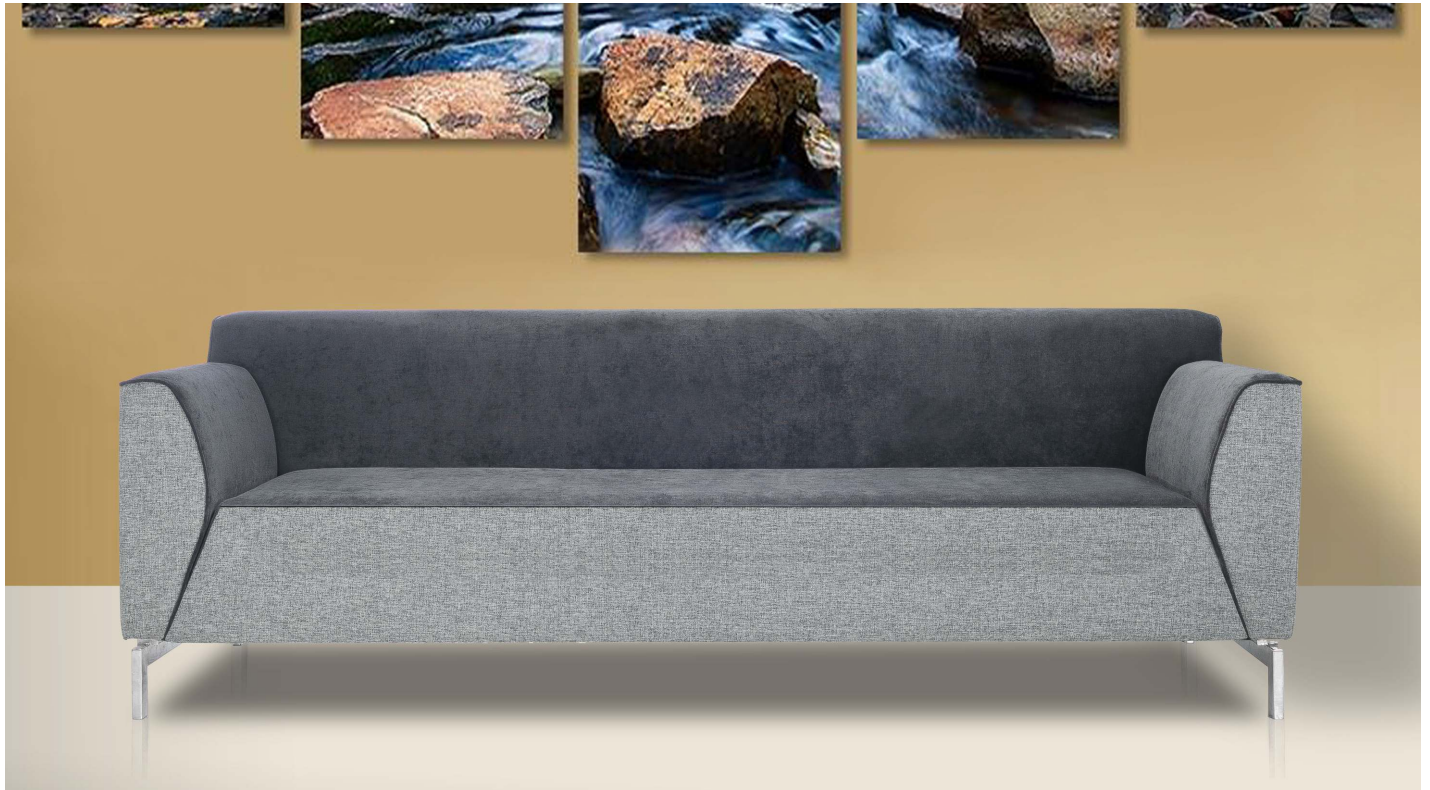

www.shearling.in

LINE

SOFA

- 1 seater : (L)930mm x (D)820mm x (H)725mm
- 2 seater : (L)1725mm x (D)820mm x (H)725mm
- 3 seater : (L)2150mm x (D)820mm x (H)725mm

SS/MS Legs

Wooden Legs

1 seater :

(L)930mm x (D)820mm x (H)725mm