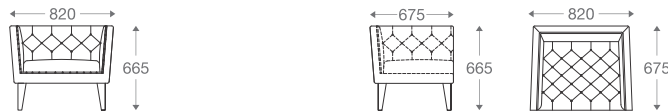

(L)2025mm x (D)750mm x (H)825mm

*Please read the disclaimer.

All figures in millimetres. The illustrated dimensions are mean values. They are valid for Products in Standard specification.

www.shearling.in

RALPH

SOFA

- 1 seater : (L)820mm x (D)675mm x (H)665mm
- 2 seater : (L)1420mm x (D)675mm x (H)665mm
- 3 seater : (L)2300mm x (D)675mm x (H)665mm

Wooden Legs

1 seater :
(L)820mm x (D)675mm x (H)665mm

2 seater :
(L)1420mm x (D)675mm x (H)665mm

3 seater :
(L)2300mm x (D)675mm x (H)665mm

*Please read the disclaimer.

All figures in millimetres. The illustrated dimensions are mean values. They are valid for Products in Standard specification.

www.shearling.in