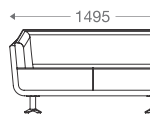

*Please read the disclaimer.

All figures in millimetres. The illustrated dimensions are mean values. They are valid for Products in Standard specification.

www.shearling.in

BANK

SOFA

- 1 seater : (L)890mm x (D)770mm x (H)750mm
- 2 seater : (L)1495mm x (D)770mm x (H)750mm
- 3 seater : (L)2085mm x (D)770mm x (H)750mm

R15 (SS/MS Legs)
1 Seater

D1
1 Seater

R15 Two Base
(SS/MS Legs)

Angular
Wooden Legs

1 seater :
(L)890mm x (D)770mm x (H)750mm

1 seater :
(L)890mm x (D)770mm x (H)750mm

2 seater :
(L)1495mm x (D)770mm x (H)750mm

3 seater :
(L)2085mm x (D)770mm x (H)750mm

*Please read the disclaimer.

All figures in millimetres. The illustrated dimensions are mean values. They are valid for Products in Standard specification.

www.shearling.in

1 seater :
(L)890mm x (D)770mm x (H)750mm

2 seater :
(L)1495mm x (D)770mm x (H)750mm

3 seater :
(L)2085mm x (D)770mm x (H)750mm

DION

SOFA

- 1 seater : (L)750mm x (D)700mm x (H)700mm
- 2 seater : (L)1350mm x (D)700mm x (H)700mm
- 3 seater : (L)1950mm x (D)700mm x (H)700mm