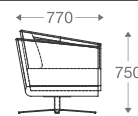

All figures in millimetres. The illustrated dimensions are mean values. They are valid for Products in Standard specification.

www.shearling.in

ANDY

SOFA

- 1 seater : (L)745mm x (D)725mm x (H)700mm
- 2 seater : (L)1325mm x (D)725mm x (H)700mm
- 3 seater : (L)1925mm x (D)725mm x (H)700mm

*Please read the disclaimer.

All figures in millimetres. The illustrated dimensions are mean values. They are valid for Products in Standard specification.

www.shearling.in

BANK

SOFA

- 1 seater : (L)890mm x (D)770mm x (H)750mm
- 2 seater : (L)1495mm x (D)770mm x (H)750mm
- 3 seater : (L)2085mm x (D)770mm x (H)750mm

R15 (SS/MS Legs)
1 Seater

D1
1 Seater

R15 Two Base
(SS/MS Legs)

Angular
Wooden Legs

1 seater :
(L)890mm x (D)770mm x (H)750mm

1 seater :
(L)890mm x (D)770mm x (H)750mm

2 seater :
(L)1495mm x (D)770mm x (H)750mm

3 seater :
(L)2085mm x (D)770mm x (H)750mm

*Please read the disclaimer.

All figures in millimetres. The illustrated dimensions are mean values. They are valid for Products in Standard specification.

www.shearling.in