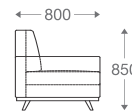

3 seater : (L)2250mm x (D)830mm x (H)850mm

SS/MS Legs

1 seater :
(L)1000mm x (D)830mm x (H)850mm

3 seater :
(L)2250mm x (D)830mm x (H)850mm

*Please read the disclaimer.

All figures in millimetres. The illustrated dimensions are mean values. They are valid for Products in Standard specification.

1 seater :
(L)800mm x (D)800mm x (H)850mm

2 seater :
(L)1460mm x (D)800mm x (H)850mm

3 seater :
(L)2000mm x (D)800mm x (H)850mm

*Please read the disclaimer.

All figures in millimetres. The illustrated dimensions are mean values. They are valid for Products in Standard specification.

www.shearling.in

HUDSON

SOFA

- 1 seater : (L)900mm x (D)800mm x (H)850mm
- 2 seater : (L)1600mm x (D)800mm x (H)850mm
- 3 seater : (L)2300mm x (D)800mm x (H)850mm

SS/MS Base

Wooden Base

1 seater :

(L)900mm x (D)800mm x (H)850mm

2 seater :

(L)1600mm x (D)800mm x (H)850mm

3 seater :

(L)2300mm x (D)800mm x (H)850mm

*Please read the disclaimer.

All figures in millimetres. The illustrated dimensions are mean values. They are valid for Products in Standard specification.