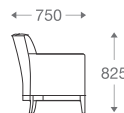

www.shearling.in

GRACE

MORGAN

SOFA

- 1 seater : (L)800mm x (D)775mm x (H)800mm
- 2 seater : (L)1400mm x (D)775mm x (H)800mm
- 3 seater : (L)2000mm x (D)775mm x (H)800mm

Wooden Legs

*Please read the disclaimer.

All figures in millimetres. The illustrated dimensions are mean values. They are valid for Products in Standard specification.

www.shearling.in

MORGAN

PRAVO

SOFA

- 1 seater : (L)775mm x (D)750mm x (H)825mm
- 2 seater : (L)1425mm x (D)750mm x (H)825mm
- 3 seater : (L)2025mm x (D)750mm x (H)825mm

Wooden Base

With Pattern

Without Pattern

1 seater :

(L)775mm x (D)750mm x (H)825mm

2 seater :

(L)1425mm x (D)750mm x (H)825mm

3 seater :

(L)2025mm x (D)750mm x (H)825mm

*Please read the disclaimer.

All figures in millimetres. The illustrated dimensions are mean values. They are valid for Products in Standard specification.

www.shearling.in