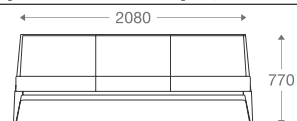

With Pattern

Without Pattern

1 seater :

(L)750mm x (D)800mm x (H)770mm
 S(H)420mm x S(D)530mm

2 seater :

(L)1500mm x (D)800mm x (H)770mm
 S(H)420mm x S(D)530mm

3 seater :

(L)2080mm x (D)800mm x (H)770mm
 S(H)420mm x S(D)530mm

*Please read the disclaimer.

All figures in millimetres. The illustrated dimensions are mean values. They are valid for Products in Standard specification.

www.shearling.in

ELDA ARMLESS

1 seater :

(L)750mm x (D)800mm x (H)770mm
S(H)420mm x S(D)530mm