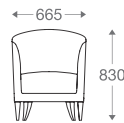

ANORA

SOFA

1 seater : (L)665mm x (D)775mm x (H)830mm   A(H)635mm x S(H)450mm x S(D)500mm
2 seater : (L)1400mm x (D)775mm x (H)830mm   A(H)635mm x S(H)450mm x S(D)500mm
3 seater : (L)2000mm x (D)775mm x (H)830mm   A(H)635mm x S(H)450mm x S(D)500mm

1 seater :

(L)665mm x (D)775mm x (H)830mm
A(H)635mm x S(H)450mm x S(D)500mm

2 seater :

(L)1400mm x (D)775mm x (H)830mm
A(H)635mm x S(H)450mm x S(D)500mm

3 seater :

(L)2000mm x (D)775mm x (H)830mm
A(H)635mm x S(H)450mm x S(D)500mm

*Please read the disclaimer.

All figures in millimetres. The illustrated dimensions are mean values. They are valid for Products in Standard specification.

www.shearling.in