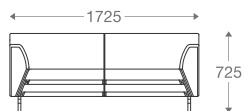

www.shearling.in

LARK

SOFA

- 1 seater : (L)750mm x (D)750mm x (H)750mm
- 2 seater : (L)1350mm x (D)750mm x (H)750mm
- 3 seater : (L)1950mm x (D)750mm x (H)750mm

Round
SS/MS Legs

Angular
Wooden Legs

1 seater :
(L)750mm x (D)750mm x (H)750mm

2 seater :
(L)1350mm x (D)750mm x (H)750mm

3 seater :
(L)1950mm x (D)750mm x (H)750mm

*Please read the disclaimer.

All figures in millimetres. The illustrated dimensions are mean values. They are valid for Products in Standard specification.

www.shearling.in

LINE

SOFA

- 1 seater : (L)930mm x (D)820mm x (H)725mm
- 2 seater : (L)1725mm x (D)820mm x (H)725mm
- 3 seater : (L)2150mm x (D)820mm x (H)725mm

SS/MS Legs

Wooden Legs

1 seater :

(L)930mm x (D)820mm x (H)725mm

2 seater :

(L)1725mm x (D)820mm x (H)725mm

3 seater :

(L)2150mm x (D)820mm x (H)725mm

*Please read the disclaimer.

All figures in millimetres. The illustrated dimensions are mean values. They are valid for Products in Standard specification.