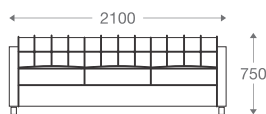

www.shearling.in

1 seater (Single Arm) :
(L)790mm x (D)790mm x (H)720mm

1 seater (Single Arm) :
(L)790mm x (D)790mm x (H)720mm

2 seater (Single Arm) :
(L)1190mm x (D)790mm x (H)720mm

OXFORD

SOFA

- 1 seater : (L)825mm x (D)825mm x (H)750mm
- 2 seater : (L)1450mm x (D)825mm x (H)750mm
- 3 seater : (L)2100mm x (D)825mm x (H)750mm

SS/MS Legs

Wooden Legs

1 seater :

(L)825mm x (D)825mm x (H)750mm

2 seater :

(L)1450mm x (D)825mm x (H)750mm

3 seater :

(L)2100mm x (D)825mm x (H)750mm

*Please read the disclaimer.

All figures in millimetres. The illustrated dimensions are mean values. They are valid for Products in Standard specification.

www.shearling.in

OXFORD

GEO

SOFA

- 1 seater : (L)935mm x (D)785mm x (H)680mm
- 2 seater : (L)1630mm x (D)785mm x (H)680mm
- 3 seater : (L)1994mm x (D)785mm x (H)680mm

3 seater : (L)2250mm x (D)830mm x (H)850mm

SS/MS Legs

1 seater :
(L)1000mm x (D)830mm x (H)850mm

3 seater :
(L)2250mm x (D)830mm x (H)850mm

*Please read the disclaimer.

All figures in millimetres. The illustrated dimensions are mean values. They are valid for Products in Standard specification.