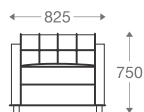

DE

SOFA

- 1 seater : (L)790mm x (D)790mm x (H)720mm
- 2 seater : (L)1570mm x (D)790mm x (H)720mm
- 3 seater : (L)1960mm x (D)790mm x (H)720mm

SS/MS Legs

*Please read the disclaimer.

All figures in millimetres. The illustrated dimensions are mean values. They are valid for Products in Standard specification.

www.shearling.in

1 seater (Single Arm) :
(L)790mm x (D)790mm x (H)720mm

1 seater (Single Arm) :
(L)790mm x (D)790mm x (H)720mm

2 seater (Single Arm) :
(L)1190mm x (D)790mm x (H)720mm

OXFORD

SOFA

- 1 seater : (L)825mm x (D)825mm x (H)750mm
- 2 seater : (L)1450mm x (D)825mm x (H)750mm
- 3 seater : (L)2100mm x (D)825mm x (H)750mm

SS/MS Legs

Wooden Legs

1 seater :

(L)825mm x (D)825mm x (H)750mm

2 seater :

(L)1450mm x (D)825mm x (H)750mm

3 seater :

(L)2100mm x (D)825mm x (H)750mm

*Please read the disclaimer.

All figures in millimetres. The illustrated dimensions are mean values. They are valid for Products in Standard specification.

www.shearling.in

OXFORD

GEO

SOFA

- 1 seater : (L)935mm x (D)785mm x (H)680mm
- 2 seater : (L)1630mm x (D)785mm x (H)680mm
- 3 seater : (L)1994mm x (D)785mm x (H)680mm