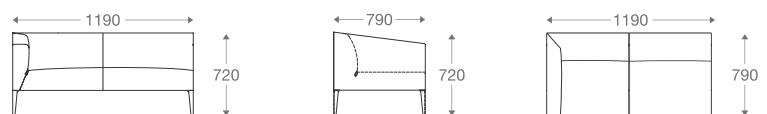

DE

SOFA

- 1 seater : (L)790mm x (D)790mm x (H)720mm
- 2 seater : (L)1570mm x (D)790mm x (H)720mm
- 3 seater : (L)1960mm x (D)790mm x (H)720mm

SS/MS Legs

*Please read the disclaimer.

All figures in millimetres. The illustrated dimensions are mean values. They are valid for Products in Standard specification.

www.shearling.in

1 seater (Single Arm) :
(L)790mm x (D)790mm x (H)720mm

1 seater (Single Arm) :
(L)790mm x (D)790mm x (H)720mm

2 seater (Single Arm) :
(L)1190mm x (D)790mm x (H)720mm

OXFORD

SOFA

- 1 seater : (L)825mm x (D)825mm x (H)750mm
- 2 seater : (L)1450mm x (D)825mm x (H)750mm
- 3 seater : (L)2100mm x (D)825mm x (H)750mm

SS/MS Legs

Wooden Legs

1 seater :

(L)825mm x (D)825mm x (H)750mm

2 seater :

(L)1450mm x (D)825mm x (H)750mm

3 seater :

(L)2100mm x (D)825mm x (H)750mm

*Please read the disclaimer.

All figures in millimetres. The illustrated dimensions are mean values. They are valid for Products in Standard specification.

www.shearling.in

OXFORD

GEO

SOFA

- 1 seater : (L)935mm x (D)785mm x (H)680mm
- 2 seater : (L)1630mm x (D)785mm x (H)680mm
- 3 seater : (L)1994mm x (D)785mm x (H)680mm