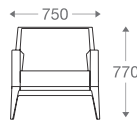

1 seater :
(L)800mm x (D)800mm x (H)850mm

2 seater :
(L)1460mm x (D)800mm x (H)850mm

3 seater :
(L)2000mm x (D)800mm x (H)850mm

*Please read the disclaimer.

All figures in millimetres. The illustrated dimensions are mean values. They are valid for Products in Standard specification.

2 seater :

(L)1600mm x (D)800mm x (H)850mm

3 seater :

(L)2300mm x (D)800mm x (H)850mm

*Please read the disclaimer.

All figures in millimetres. The illustrated dimensions are mean values. They are valid for Products in Standard specification.

Wooden Legs

With Pattern

Without Pattern

1 seater :

(L)750mm x (D)800mm x (H)770mm
 A(H)580mm x S(H)420mm x S(D)530mm

2 seater :

(L)1500mm x (D)800mm x (H)770mm
 A(H)580mm x S(H)420mm x S(D)530mm

3 seater :

(L)2080mm x (D)800mm x (H)770mm
 A(H)580mm x S(H)420mm x S(D)530mm

*Please read the disclaimer.

All figures in millimetres. The illustrated dimensions are mean values. They are valid for Products in Standard specification.