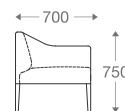

www.shearling.in

LINE

SOFA

- 1 seater : (L)930mm x (D)820mm x (H)725mm
- 2 seater : (L)1725mm x (D)820mm x (H)725mm
- 3 seater : (L)2150mm x (D)820mm x (H)725mm

SS/MS Legs

Wooden Legs

1 seater :

(L)930mm x (D)820mm x (H)725mm

2 seater :

(L)1725mm x (D)820mm x (H)725mm

3 seater :

(L)2150mm x (D)820mm x (H)725mm

*Please read the disclaimer.

All figures in millimetres. The illustrated dimensions are mean values. They are valid for Products in Standard specification.

www.shearling.in

LUNA

SOFA

- 1 seater : (L)790mm x (D)700mm x (H)750mm
- 2 seater : (L)1500mm x (D)700mm x (H)750mm
- 3 seater : (L)1975mm x (D)700mm x (H)750mm

Wooden Legs

SS/MS Base

Wooden Base

1 seater :

(L)790mm x (D)700mm x (H)750mm

2 seater :

(L)1500mm x (D)700mm x (H)750mm

3 seater :

(L)1975mm x (D)700mm x (H)750mm

*Please read the disclaimer.

All figures in millimetres. The illustrated dimensions are mean values. They are valid for Products in Standard specification.