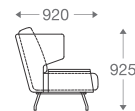

3 seater : (L)2250mm x (D)830mm x (H)850mm

SS/MS Legs

1 seater :
(L)1000mm x (D)830mm x (H)850mm

3 seater :
(L)2250mm x (D)830mm x (H)850mm

*Please read the disclaimer.

All figures in millimetres. The illustrated dimensions are mean values. They are valid for Products in Standard specification.

www.shearling.in

LAGUNA

SOFA

1 seater : (L)850mm x (D)675mm x (H)700mm

3 seater : (L)2250mm x (D)675mm x (H)700mm

SS/MS Legs

1 seater :
(L)850mm x (D)675mm x (H)700mm

3 seater :
(L)2250mm x (D)675mm x (H)700mm

*Please read the disclaimer.

All figures in millimetres. The illustrated dimensions are mean values. They are valid for Products in Standard specification.

www.shearling.in

LAGUNA

MAISON

SOFA

1 seater : (L)1050mm x (D)920mm x (H)925mm

2 seater : (L)1750mm x (D)920mm x (H)925mm

3 seater : (L)2450mm x (D)920mm x (H)925mm

SS/MS Legs

1 seater :
(L)1050mm x (D)920mm x (H)925mm

2 seater :
(L)1750mm x (D)920mm x (H)925mm

3 seater :
(L)2450mm x (D)920mm x (H)925mm