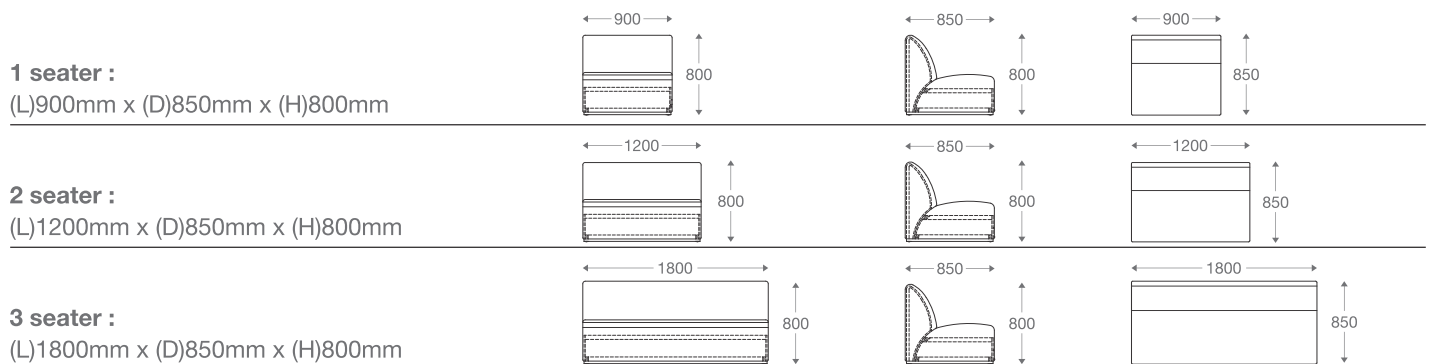

All figures in millimetres. The illustrated dimensions are mean values. They are valid for Products in Standard specification.

www.shearling.in

DYLAN LEATHER

SOFA

- 1 seater : (L)750mm x (D)750mm x (H)800mm
- 2 seater : (L)1350mm x (D)750mm x (H)800mm
- 3 seater : (L)1950mm x (D)750mm x (H)800mm

Wooden Legs

1 seater :
(L)800mm x (D)800mm x (H)850mm

2 seater :
(L)1400mm x (D)800mm x (H)850mm

3 seater :
(L)2000mm x (D)800mm x (H)850mm

One side arm :
(L)1800mm x (D)750mm x (H)820mm

*Please read the disclaimer.

All figures in millimetres. The illustrated dimensions are mean values. They are valid for Products in Standard specification.

www.shearling.in

THEO

VEGA

SOFA

- 1 seater : (L)900mm x (D)850mm x (H)800mm
- 2 seater : (L)1200mm x (D)850mm x (H)800mm
- 3 seater : (L)1800mm x (D)850mm x (H)800mm

Wooden Legs

*Please read the disclaimer.

All figures in millimetres. The illustrated dimensions are mean values. They are valid for Products in Standard specification.

www.shearling.in

MURPHY

SOFA

- 1 seater : (L)900mm x (D)600mm x (H)900mm
- 2 seater : (L)1200mm x (D)600mm x (H)900mm
- 3 seater : (L)1800mm x (D)600mm x (H)900mm