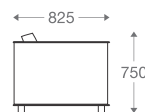

DE

SOFA

- 1 seater : (L)790mm x (D)790mm x (H)720mm
- 2 seater : (L)1570mm x (D)790mm x (H)720mm
- 3 seater : (L)1960mm x (D)790mm x (H)720mm

SS/MS Legs

*Please read the disclaimer.

All figures in millimetres. The illustrated dimensions are mean values. They are valid for Products in Standard specification.

www.shearling.in

1 seater (Single Arm) :
(L)790mm x (D)790mm x (H)720mm

1 seater (Single Arm) :
(L)790mm x (D)790mm x (H)720mm

2 seater (Single Arm) :
(L)1190mm x (D)790mm x (H)720mm

OXFORD

SOFA

- 1 seater : (L)825mm x (D)825mm x (H)750mm
- 2 seater : (L)1450mm x (D)825mm x (H)750mm
- 3 seater : (L)2100mm x (D)825mm x (H)750mm

SS/MS Legs

Wooden Legs

1 seater :

(L)825mm x (D)825mm x (H)750mm

2 seater :

(L)1450mm x (D)825mm x (H)750mm

3 seater :

(L)2100mm x (D)825mm x (H)750mm

*Please read the disclaimer.

All figures in millimetres. The illustrated dimensions are mean values. They are valid for Products in Standard specification.

www.shearling.in

OXFORD

GEO

SOFA

- 1 seater : (L)935mm x (D)785mm x (H)680mm
- 2 seater : (L)1630mm x (D)785mm x (H)680mm
- 3 seater : (L)1994mm x (D)785mm x (H)680mm