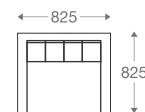

DE

SOFA

- 1 seater : (L)790mm x (D)790mm x (H)720mm
- 2 seater : (L)1570mm x (D)790mm x (H)720mm
- 3 seater : (L)1960mm x (D)790mm x (H)720mm

SS/MS Legs

*Please read the disclaimer.

All figures in millimetres. The illustrated dimensions are mean values. They are valid for Products in Standard specification.

www.shearling.in

1 seater (Single Arm) :
(L)790mm x (D)790mm x (H)720mm

1 seater (Single Arm) :
(L)790mm x (D)790mm x (H)720mm

2 seater (Single Arm) :
(L)1190mm x (D)790mm x (H)720mm

OXFORD

SOFA

- 1 seater : (L)825mm x (D)825mm x (H)750mm
- 2 seater : (L)1450mm x (D)825mm x (H)750mm
- 3 seater : (L)2100mm x (D)825mm x (H)750mm

SS/MS Legs

Wooden Legs

1 seater :

(L)825mm x (D)825mm x (H)750mm

2 seater :

(L)1450mm x (D)825mm x (H)750mm

3 seater :

(L)2100mm x (D)825mm x (H)750mm

*Please read the disclaimer.

All figures in millimetres. The illustrated dimensions are mean values. They are valid for Products in Standard specification.

www.shearling.in

OXFORD

GEO

SOFA

- 1 seater : (L)935mm x (D)785mm x (H)680mm
- 2 seater : (L)1630mm x (D)785mm x (H)680mm
- 3 seater : (L)1994mm x (D)785mm x (H)680mm