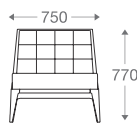

2 seater :

(L)1725mm x (D)820mm x (H)725mm

3 seater :

(L)2150mm x (D)820mm x (H)725mm

*Please read the disclaimer.

All figures in millimetres. The illustrated dimensions are mean values. They are valid for Products in Standard specification.

With Pattern

Without Pattern

1 seater :

(L)750mm x (D)800mm x (H)770mm
 S(H)420mm x S(D)530mm

2 seater :

(L)1500mm x (D)800mm x (H)770mm
 S(H)420mm x S(D)530mm

3 seater :

(L)2080mm x (D)800mm x (H)770mm
 S(H)420mm x S(D)530mm

*Please read the disclaimer.

All figures in millimetres. The illustrated dimensions are mean values. They are valid for Products in Standard specification.

www.shearling.in

ELDA ARMLESS

1 seater :

(L)750mm x (D)800mm x (H)770mm
S(H)420mm x S(D)530mm

2 seater :

(L)1500mm x (D)800mm x (H)770mm
S(H)420mm x S(D)530mm

3 seater :

(L)2080mm x (D)800mm x (H)770mm
S(H)420mm x S(D)530mm

ELDA ARM

SOFA

1 seater : (L)750mm x (D)800mm x (H)770mm A(H)580mm x S(H)420mm x S(D)530mm
 2 seater : (L)1500mm x (D)800mm x (H)770mm A(H)580mm x S(H)420mm x S(D)530mm
 3 seater : (L)2080mm x (D)800mm x (H)770mm A(H)580mm x S(H)420mm x S(D)530mm