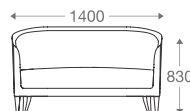

All figures in millimetres. The illustrated dimensions are mean values. They are valid for Products in Standard specification.

www.shearling.in

ANORA

SOFA

1 seater : (L)665mm x (D)775mm x (H)830mm A(H)635mm x S(H)450mm x S(D)500mm
 2 seater : (L)1400mm x (D)775mm x (H)830mm A(H)635mm x S(H)450mm x S(D)500mm
 3 seater : (L)2000mm x (D)775mm x (H)830mm A(H)635mm x S(H)450mm x S(D)500mm

Wooden Legs

1 seater :

(L)665mm x (D)775mm x (H)830mm
 A(H)635mm x S(H)450mm x S(D)500mm

2 seater :

(L)1400mm x (D)775mm x (H)830mm
 A(H)635mm x S(H)450mm x S(D)500mm

3 seater :

(L)2000mm x (D)775mm x (H)830mm
 A(H)635mm x S(H)450mm x S(D)500mm

*Please read the disclaimer.

All figures in millimetres. The illustrated dimensions are mean values. They are valid for Products in Standard specification.

www.shearling.in

ANORA LOUNGE (WOOD WRAP)

SOFA

1 seater : (L)700mm x (D)800mm x (H)830mm
A(H)635mm x S(H)450mm x S(D)500mm