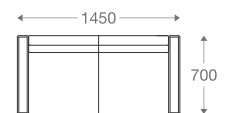

(L)2600mm x (D)2600mm x (H)675mm

*Please read the disclaimer.

All figures in millimetres. The illustrated dimensions are mean values. They are valid for Products in Standard specification.

www.shearling.in

SS/MS Legs

*Please read the disclaimer.

All figures in millimetres. The illustrated dimensions are mean values. They are valid for Products in Standard specification.

www.shearling.in

CRUZE

ALIA

SOFA

- 1 seater : (L)800mm x (D)700mm x (H)725mm
- 2 seater : (L)1450mm x (D)700mm x (H)725mm
- 3 seater : (L)2000mm x (D)700mm x (H)725mm

SS/MS Legs

Wooden Legs

1 seater :

(L)800mm x (D)700mm x (H)725mm

2 seater :

(L)1450mm x (D)700mm x (H)725mm

3 seater :

(L)2000mm x (D)700mm x (H)725mm

*Please read the disclaimer.

All figures in millimetres. The illustrated dimensions are mean values. They are valid for Products in Standard specification.

www.shearling.in

ALIA (WOOD WRAP)

SOFA

- 1 seater : (L)800mm x (D)700mm x (H)725mm
- 2 seater : (L)1450mm x (D)700mm x (H)725mm
- 3 seater : (L)2000mm x (D)700mm x (H)725mm