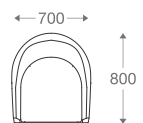

All figures in millimetres. The illustrated dimensions are mean values. They are valid for Products in Standard specification.

www.shearling.in

ANORA

SOFA

1 seater : (L)665mm x (D)775mm x (H)830mm A(H)635mm x S(H)450mm x S(D)500mm
 2 seater : (L)1400mm x (D)775mm x (H)830mm A(H)635mm x S(H)450mm x S(D)500mm
 3 seater : (L)2000mm x (D)775mm x (H)830mm A(H)635mm x S(H)450mm x S(D)500mm

Wooden Legs

1 seater :

(L)665mm x (D)775mm x (H)830mm
 A(H)635mm x S(H)450mm x S(D)500mm

2 seater :

(L)1400mm x (D)775mm x (H)830mm
 A(H)635mm x S(H)450mm x S(D)500mm

3 seater :

(L)2000mm x (D)775mm x (H)830mm
 A(H)635mm x S(H)450mm x S(D)500mm

*Please read the disclaimer.

All figures in millimetres. The illustrated dimensions are mean values. They are valid for Products in Standard specification.

www.shearling.in

ANORA LOUNGE (WOOD WRAP)

SOFA

1 seater : (L)700mm x (D)800mm x (H)830mm
A(H)635mm x S(H)450mm x S(D)500mm

Wooden Legs

1 seater :

(L)700mm x (D)800mm x (H)830mm
A(H)635mm x S(H)450mm x S(D)500mm

*Please read the disclaimer.

All figures in millimetres. The illustrated dimensions are mean values. They are valid for Products in Standard specification.