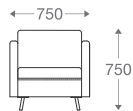

SS/MS Legs

1 seater :
(L)825mm x (D)825mm x (H)700mm

2 seater :
(L)1620mm x (D)825mm x (H)700mm

3 seater :
(L)2220mm x (D)825mm x (H)700mm

*Please read the disclaimer.

All figures in millimetres. The illustrated dimensions are mean values. They are valid for Products in Standard specification.

2 seater :
(L)1400mm x (D)700mm x (H)650mm

3 seater :
(L)2000mm x (D)700mm x (H)650mm

*Please read the disclaimer.

All figures in millimetres. The illustrated dimensions are mean values. They are valid for Products in Standard specification.

www.shearling.in

LARK

SOFA

- 1 seater : (L)750mm x (D)750mm x (H)750mm
- 2 seater : (L)1350mm x (D)750mm x (H)750mm
- 3 seater : (L)1950mm x (D)750mm x (H)750mm

Round
SS/MS Legs

Angular
Wooden Legs

1 seater :
(L)750mm x (D)750mm x (H)750mm

2 seater :
(L)1350mm x (D)750mm x (H)750mm

3 seater :
(L)1950mm x (D)750mm x (H)750mm

*Please read the disclaimer.

All figures in millimetres. The illustrated dimensions are mean values. They are valid for Products in Standard specification.