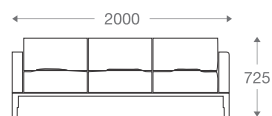

*Please read the disclaimer.

All figures in millimetres. The illustrated dimensions are mean values. They are valid for Products in Standard specification.

www.shearling.in

ALIA (WOOD WRAP)

SOFA

- 1 seater : (L)800mm x (D)700mm x (H)725mm
- 2 seater : (L)1450mm x (D)700mm x (H)725mm
- 3 seater : (L)2000mm x (D)700mm x (H)725mm

SS/MS Legs with Wood Surround

Wooden Legs with Wood Surround

1 seater :
(L)800mm x (D)700mm x (H)725mm

2 seater :
(L)1450mm x (D)700mm x (H)725mm

3 seater :
(L)2000mm x (D)700mm x (H)725mm

*Please read the disclaimer.

All figures in millimetres. The illustrated dimensions are mean values. They are valid for Products in Standard specification.

www.shearling.in

ANDY

SOFA

- 1 seater : (L)745mm x (D)725mm x (H)700mm
- 2 seater : (L)1325mm x (D)725mm x (H)700mm
- 3 seater : (L)1925mm x (D)725mm x (H)700mm