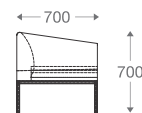

3 seater :
(L)2085mm x (D)770mm x (H)750mm

*Please read the disclaimer.

All figures in millimetres. The illustrated dimensions are mean values. They are valid for Products in Standard specification.

www.shearling.in

1 seater :
(L)890mm x (D)770mm x (H)750mm

2 seater :
(L)1495mm x (D)770mm x (H)750mm

3 seater :
(L)2085mm x (D)770mm x (H)750mm

DION

SOFA

- 1 seater : (L)750mm x (D)700mm x (H)700mm
- 2 seater : (L)1350mm x (D)700mm x (H)700mm
- 3 seater : (L)1950mm x (D)700mm x (H)700mm

SS/MS Base

Wooden Base

1 seater :
(L)750mm x (D)700mm x (H)700mm

2 seater :
(L)1350mm x (D)700mm x (H)700mm

3 seater :
(L)1950mm x (D)700mm x (H)700mm

*Please read the disclaimer.

All figures in millimetres. The illustrated dimensions are mean values. They are valid for Products in Standard specification.

www.shearling.in

ESSON

SOFA

- 1 seater : (L)800mm x (D)800mm x (H)850mm
- 2 seater : (L)1460mm x (D)800mm x (H)850mm
- 3 seater : (L)2000mm x (D)800mm x (H)850mm

SS/MS Legs
(1 Seater)

SS/MS Legs

Angular
Wooden Legs