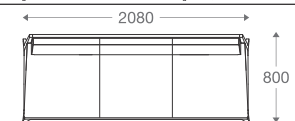

With Pattern

Without Pattern

1 seater :

(L)750mm x (D)800mm x (H)770mm
 S(H)420mm x S(D)530mm

2 seater :

(L)1500mm x (D)800mm x (H)770mm
 S(H)420mm x S(D)530mm

3 seater :

(L)2080mm x (D)800mm x (H)770mm
 S(H)420mm x S(D)530mm

*Please read the disclaimer.

All figures in millimetres. The illustrated dimensions are mean values. They are valid for Products in Standard specification.

www.shearling.in

ELDA ARMLESS

1 seater :

(L)750mm x (D)800mm x (H)770mm
S(H)420mm x S(D)530mm