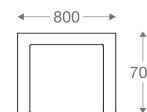

www.shearling.in

HUDSON

SOFA

- 1 seater : (L)900mm x (D)800mm x (H)850mm
- 2 seater : (L)1600mm x (D)800mm x (H)850mm
- 3 seater : (L)2300mm x (D)800mm x (H)850mm

SS/MS Base

Wooden Base

1 seater :

(L)900mm x (D)800mm x (H)850mm

2 seater :

(L)1600mm x (D)800mm x (H)850mm

3 seater :

(L)2300mm x (D)800mm x (H)850mm

*Please read the disclaimer.

All figures in millimetres. The illustrated dimensions are mean values. They are valid for Products in Standard specification.

www.shearling.in

HUDSON

JUDY

SOFA

- 1 seater : (L)800mm x (D)700mm x (H)650mm
- 2 seater : (L)1400mm x (D)700mm x (H)650mm
- 3 seater : (L)2000mm x (D)700mm x (H)650mm

SS/MS Base

Wooden Base

1 seater :
(L)800mm x (D)700mm x (H)650mm

2 seater :
(L)1400mm x (D)700mm x (H)650mm

3 seater :
(L)2000mm x (D)700mm x (H)650mm

*Please read the disclaimer.

All figures in millimetres. The illustrated dimensions are mean values. They are valid for Products in Standard specification.