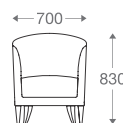

All figures in millimetres. The illustrated dimensions are mean values. They are valid for Products in Standard specification.

www.shearling.in

ANORA

SOFA

1 seater : (L)665mm x (D)775mm x (H)830mm A(H)635mm x S(H)450mm x S(D)500mm
 2 seater : (L)1400mm x (D)775mm x (H)830mm A(H)635mm x S(H)450mm x S(D)500mm
 3 seater : (L)2000mm x (D)775mm x (H)830mm A(H)635mm x S(H)450mm x S(D)500mm

Wooden Legs

1 seater :

(L)665mm x (D)775mm x (H)830mm
 A(H)635mm x S(H)450mm x S(D)500mm

2 seater :

(L)1400mm x (D)775mm x (H)830mm
 A(H)635mm x S(H)450mm x S(D)500mm

3 seater :

(L)2000mm x (D)775mm x (H)830mm
 A(H)635mm x S(H)450mm x S(D)500mm

*Please read the disclaimer.

All figures in millimetres. The illustrated dimensions are mean values. They are valid for Products in Standard specification.

www.shearling.in

ANORA LOUNGE (WOOD WRAP)

SOFA

1 seater : (L)700mm x (D)800mm x (H)830mm
A(H)635mm x S(H)450mm x S(D)500mm

Wooden Legs

1 seater :

(L)700mm x (D)800mm x (H)830mm
A(H)635mm x S(H)450mm x S(D)500mm

*Please read the disclaimer.

All figures in millimetres. The illustrated dimensions are mean values. They are valid for Products in Standard specification.