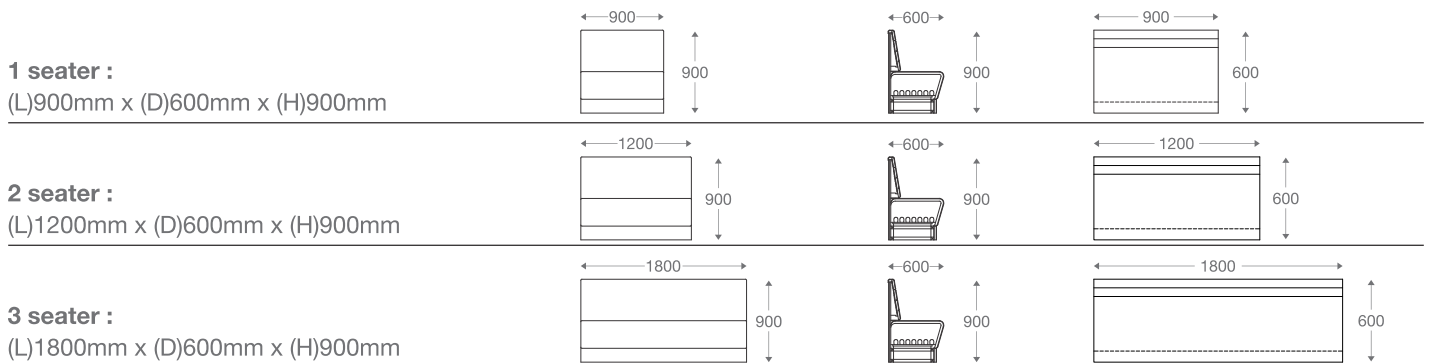

All figures in millimetres. The illustrated dimensions are mean values. They are valid for Products in Standard specification.

www.shearling.in

DYLAN LEATHER

SOFA

- 1 seater : (L)750mm x (D)750mm x (H)800mm
- 2 seater : (L)1350mm x (D)750mm x (H)800mm
- 3 seater : (L)1950mm x (D)750mm x (H)800mm

All figures in millimetres. The illustrated dimensions are mean values. They are valid for Products in Standard specification.

www.shearling.in

THEO

VEGA

SOFA

- 1 seater : (L)900mm x (D)850mm x (H)800mm
- 2 seater : (L)1200mm x (D)850mm x (H)800mm
- 3 seater : (L)1800mm x (D)850mm x (H)800mm

Wooden Legs

*Please read the disclaimer.

All figures in millimetres. The illustrated dimensions are mean values. They are valid for Products in Standard specification.

www.shearling.in

MURPHY

SOFA

- 1 seater : (L)900mm x (D)600mm x (H)900mm
- 2 seater : (L)1200mm x (D)600mm x (H)900mm
- 3 seater : (L)1800mm x (D)600mm x (H)900mm

Wooden Legs

*Please read the disclaimer.

All figures in millimetres. The illustrated dimensions are mean values. They are valid for Products in Standard specification.

www.shearling.in

MURPHY

STEMA

SOFA

- 1 seater : (L)900mm x (D)700mm x (H)750mm
- 2 seater : (L)1200mm x (D)700mm x (H)750mm
- 3 seater : (L)1800mm x (D)700mm x (H)750mm