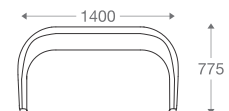

All figures in millimetres. The illustrated dimensions are mean values. They are valid for Products in Standard specification.

www.shearling.in

ANORA

SOFA

1 seater : (L)665mm x (D)775mm x (H)830mm A(H)635mm x S(H)450mm x S(D)500mm
 2 seater : (L)1400mm x (D)775mm x (H)830mm A(H)635mm x S(H)450mm x S(D)500mm
 3 seater : (L)2000mm x (D)775mm x (H)830mm A(H)635mm x S(H)450mm x S(D)500mm

Wooden Legs

1 seater :

(L)665mm x (D)775mm x (H)830mm
 A(H)635mm x S(H)450mm x S(D)500mm

2 seater :

(L)1400mm x (D)775mm x (H)830mm
 A(H)635mm x S(H)450mm x S(D)500mm

3 seater :

(L)2000mm x (D)775mm x (H)830mm
 A(H)635mm x S(H)450mm x S(D)500mm

*Please read the disclaimer.

All figures in millimetres. The illustrated dimensions are mean values. They are valid for Products in Standard specification.

www.shearling.in

ANORA LOUNGE (WOOD WRAP)

SOFA

1 seater : (L)700mm x (D)800mm x (H)830mm
A(H)635mm x S(H)450mm x S(D)500mm