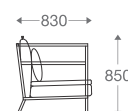

*Please read the disclaimer.

All figures in millimetres. The illustrated dimensions are mean values. They are valid for Products in Standard specification.

www.shearling.in

OXFORD

GEO

SOFA

- 1 seater : (L)935mm x (D)785mm x (H)680mm
- 2 seater : (L)1630mm x (D)785mm x (H)680mm
- 3 seater : (L)1994mm x (D)785mm x (H)680mm

SS/MS Legs

*Please read the disclaimer.

All figures in millimetres. The illustrated dimensions are mean values. They are valid for Products in Standard specification.

www.shearling.in

GIBSON

SOFA

1 seater : (L)1000mm x (D)830mm x (H)850mm

3 seater : (L)2250mm x (D)830mm x (H)850mm

SS/MS Legs

1 seater :
(L)1000mm x (D)830mm x (H)850mm

3 seater :
(L)2250mm x (D)830mm x (H)850mm

*Please read the disclaimer.

All figures in millimetres. The illustrated dimensions are mean values. They are valid for Products in Standard specification.

www.shearling.in

LAGUNA

SOFA

1 seater : (L)850mm x (D)675mm x (H)700mm

3 seater : (L)2250mm x (D)675mm x (H)700mm

SS/MS Legs

1 seater :
(L)850mm x (D)675mm x (H)700mm

3 seater :
(L)2250mm x (D)675mm x (H)700mm