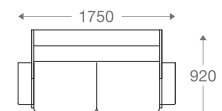

3 seater : (L)2250mm x (D)830mm x (H)850mm

SS/MS Legs

1 seater :
(L)1000mm x (D)830mm x (H)850mm

3 seater :
(L)2250mm x (D)830mm x (H)850mm

*Please read the disclaimer.

All figures in millimetres. The illustrated dimensions are mean values. They are valid for Products in Standard specification.

*Please read the disclaimer.

All figures in millimetres. The illustrated dimensions are mean values. They are valid for Products in Standard specification.

www.shearling.in

LAGUNA

MAISON

SOFA

1 seater : (L)1050mm x (D)920mm x (H)925mm

2 seater : (L)1750mm x (D)920mm x (H)925mm

3 seater : (L)2450mm x (D)920mm x (H)925mm

SS/MS Legs

1 seater :
(L)1050mm x (D)920mm x (H)925mm

2 seater :
(L)1750mm x (D)920mm x (H)925mm

3 seater :
(L)2450mm x (D)920mm x (H)925mm

*Please read the disclaimer.

All figures in millimetres. The illustrated dimensions are mean values. They are valid for Products in Standard specification.

www.shearling.in

SOLITAIRE

SOFA

- 1 seater : (L)825mm x (D)775mm x (H)675mm
- 2 seater : (L)1400mm x (D)775mm x (H)675mm
- 3 seater : (L)2000mm x (D)775mm x (H)675mm