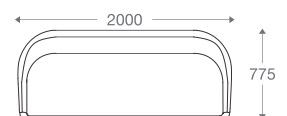

All figures in millimetres. The illustrated dimensions are mean values. They are valid for Products in Standard specification.

www.shearling.in

ANORA

SOFA

1 seater : (L)665mm x (D)775mm x (H)830mm A(H)635mm x S(H)450mm x S(D)500mm
 2 seater : (L)1400mm x (D)775mm x (H)830mm A(H)635mm x S(H)450mm x S(D)500mm
 3 seater : (L)2000mm x (D)775mm x (H)830mm A(H)635mm x S(H)450mm x S(D)500mm

Wooden Legs

1 seater :

(L)665mm x (D)775mm x (H)830mm
 A(H)635mm x S(H)450mm x S(D)500mm

2 seater :

(L)1400mm x (D)775mm x (H)830mm
 A(H)635mm x S(H)450mm x S(D)500mm

3 seater :

(L)2000mm x (D)775mm x (H)830mm
 A(H)635mm x S(H)450mm x S(D)500mm

*Please read the disclaimer.

All figures in millimetres. The illustrated dimensions are mean values. They are valid for Products in Standard specification.

www.shearling.in

ANORA LOUNGE (WOOD WRAP)

SOFA

1 seater : (L)700mm x (D)800mm x (H)830mm
A(H)635mm x S(H)450mm x S(D)500mm