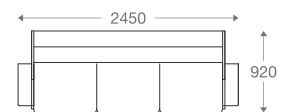

3 seater : (L)2250mm x (D)830mm x (H)850mm

SS/MS Legs

1 seater :
(L)1000mm x (D)830mm x (H)850mm

3 seater :
(L)2250mm x (D)830mm x (H)850mm

*Please read the disclaimer.

All figures in millimetres. The illustrated dimensions are mean values. They are valid for Products in Standard specification.

*Please read the disclaimer.

All figures in millimetres. The illustrated dimensions are mean values. They are valid for Products in Standard specification.

www.shearling.in

LAGUNA

MAISON

SOFA

1 seater : (L)1050mm x (D)920mm x (H)925mm

2 seater : (L)1750mm x (D)920mm x (H)925mm

3 seater : (L)2450mm x (D)920mm x (H)925mm

SS/MS Legs

1 seater :
(L)1050mm x (D)920mm x (H)925mm

2 seater :
(L)1750mm x (D)920mm x (H)925mm

3 seater :
(L)2450mm x (D)920mm x (H)925mm

*Please read the disclaimer.

All figures in millimetres. The illustrated dimensions are mean values. They are valid for Products in Standard specification.

www.shearling.in

SOLITAIRE

SOFA

- 1 seater : (L)825mm x (D)775mm x (H)675mm
- 2 seater : (L)1400mm x (D)775mm x (H)675mm
- 3 seater : (L)2000mm x (D)775mm x (H)675mm