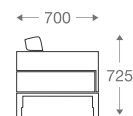

(L)2600mm x (D)2600mm x (H)675mm

*Please read the disclaimer.

All figures in millimetres. The illustrated dimensions are mean values. They are valid for Products in Standard specification.

www.shearling.in

*Please read the disclaimer.

All figures in millimetres. The illustrated dimensions are mean values. They are valid for Products in Standard specification.

www.shearling.in

ALIA (WOOD WRAP)

SOFA

- 1 seater : (L)800mm x (D)700mm x (H)725mm
- 2 seater : (L)1450mm x (D)700mm x (H)725mm
- 3 seater : (L)2000mm x (D)700mm x (H)725mm

SS/MS Legs with Wood Surround

Wooden Legs with Wood Surround

1 seater :
(L)800mm x (D)700mm x (H)725mm

2 seater :
(L)1450mm x (D)700mm x (H)725mm

3 seater :
(L)2000mm x (D)700mm x (H)725mm

*Please read the disclaimer.

All figures in millimetres. The illustrated dimensions are mean values. They are valid for Products in Standard specification.

www.shearling.in

ANDY

SOFA

- 1 seater : (L)745mm x (D)725mm x (H)700mm
- 2 seater : (L)1325mm x (D)725mm x (H)700mm
- 3 seater : (L)1925mm x (D)725mm x (H)700mm