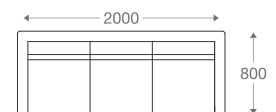

SS/MS Base

Wooden Base

1 seater :
(L)750mm x (D)700mm x (H)700mm

2 seater :
(L)1350mm x (D)700mm x (H)700mm

3 seater :
(L)1950mm x (D)700mm x (H)700mm

*Please read the disclaimer.

All figures in millimetres. The illustrated dimensions are mean values. They are valid for Products in Standard specification.

www.shearling.in

ESSON

SOFA

- 1 seater : (L)800mm x (D)800mm x (H)850mm
- 2 seater : (L)1460mm x (D)800mm x (H)850mm
- 3 seater : (L)2000mm x (D)800mm x (H)850mm

SS/MS Legs
(1 Seater)

SS/MS Legs

Angular
Wooden Legs

1 seater :
(L)800mm x (D)800mm x (H)850mm

2 seater :
(L)1460mm x (D)800mm x (H)850mm

3 seater :
(L)2000mm x (D)800mm x (H)850mm

*Please read the disclaimer.

All figures in millimetres. The illustrated dimensions are mean values. They are valid for Products in Standard specification.

www.shearling.in

HUDSON

SOFA

- 1 seater : (L)900mm x (D)800mm x (H)850mm
- 2 seater : (L)1600mm x (D)800mm x (H)850mm
- 3 seater : (L)2300mm x (D)800mm x (H)850mm

SS/MS Base

Wooden Base

1 seater :

(L)900mm x (D)800mm x (H)850mm