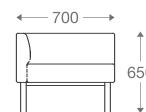

www.shearling.in

HUDSON

SOFA

- 1 seater : (L)900mm x (D)800mm x (H)850mm
- 2 seater : (L)1600mm x (D)800mm x (H)850mm
- 3 seater : (L)2300mm x (D)800mm x (H)850mm

SS/MS Base

Wooden Base

1 seater :

(L)900mm x (D)800mm x (H)850mm

2 seater :

(L)1600mm x (D)800mm x (H)850mm

3 seater :

(L)2300mm x (D)800mm x (H)850mm

*Please read the disclaimer.

All figures in millimetres. The illustrated dimensions are mean values. They are valid for Products in Standard specification.

www.shearling.in

HUDSON

JUDY

SOFA

- 1 seater : (L)800mm x (D)700mm x (H)650mm
- 2 seater : (L)1400mm x (D)700mm x (H)650mm
- 3 seater : (L)2000mm x (D)700mm x (H)650mm

SS/MS Base

Wooden Base

1 seater :
(L)800mm x (D)700mm x (H)650mm

2 seater :
(L)1400mm x (D)700mm x (H)650mm

3 seater :
(L)2000mm x (D)700mm x (H)650mm

*Please read the disclaimer.

All figures in millimetres. The illustrated dimensions are mean values. They are valid for Products in Standard specification.