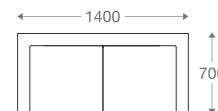

2 seater :

(L)1600mm x (D)800mm x (H)850mm

3 seater :

(L)2300mm x (D)800mm x (H)850mm

*Please read the disclaimer.

All figures in millimetres. The illustrated dimensions are mean values. They are valid for Products in Standard specification.

www.shearling.in

HUDSON

JUDY

SOFA

- 1 seater : (L)800mm x (D)700mm x (H)650mm
- 2 seater : (L)1400mm x (D)700mm x (H)650mm
- 3 seater : (L)2000mm x (D)700mm x (H)650mm

SS/MS Base

Wooden Base

1 seater :
(L)800mm x (D)700mm x (H)650mm

2 seater :
(L)1400mm x (D)700mm x (H)650mm

3 seater :
(L)2000mm x (D)700mm x (H)650mm

*Please read the disclaimer.

All figures in millimetres. The illustrated dimensions are mean values. They are valid for Products in Standard specification.