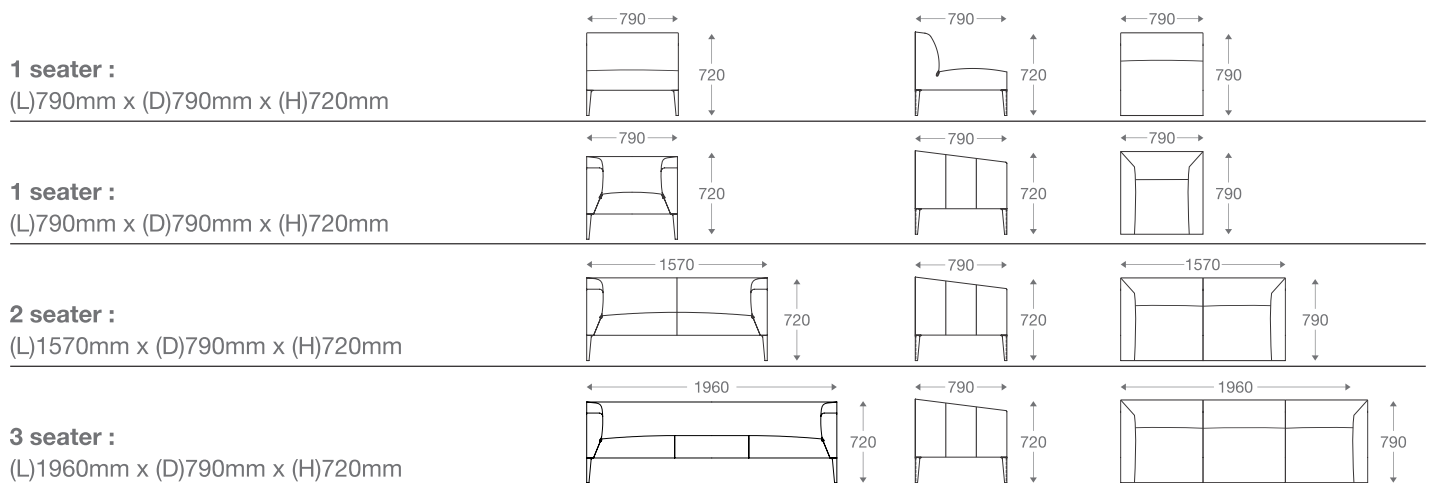

DE

SOFA

- 1 seater : (L)790mm x (D)790mm x (H)720mm
- 2 seater : (L)1570mm x (D)790mm x (H)720mm
- 3 seater : (L)1960mm x (D)790mm x (H)720mm

SS/MS Legs

*Please read the disclaimer.

All figures in millimetres. The illustrated dimensions are mean values. They are valid for Products in Standard specification.

www.shearling.in

1 seater (Single Arm) :
(L)790mm x (D)790mm x (H)720mm

1 seater (Single Arm) :
(L)790mm x (D)790mm x (H)720mm

2 seater (Single Arm) :
(L)1190mm x (D)790mm x (H)720mm

OXFORD

SOFA

- 1 seater : (L)825mm x (D)825mm x (H)750mm
- 2 seater : (L)1450mm x (D)825mm x (H)750mm
- 3 seater : (L)2100mm x (D)825mm x (H)750mm

*Please read the disclaimer.

All figures in millimetres. The illustrated dimensions are mean values. They are valid for Products in Standard specification.

www.shearling.in

OXFORD

GEO

SOFA

- 1 seater : (L)935mm x (D)785mm x (H)680mm
- 2 seater : (L)1630mm x (D)785mm x (H)680mm
- 3 seater : (L)1994mm x (D)785mm x (H)680mm

3 seater : (L)2250mm x (D)830mm x (H)850mm

SS/MS Legs

1 seater :
(L)1000mm x (D)830mm x (H)850mm

3 seater :
(L)2250mm x (D)830mm x (H)850mm

*Please read the disclaimer.

All figures in millimetres. The illustrated dimensions are mean values. They are valid for Products in Standard specification.