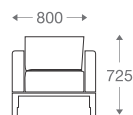

ALIA (WOOD WRAP)

SOFA

- 1 seater : (L)800mm x (D)700mm x (H)725mm
- 2 seater : (L)1450mm x (D)700mm x (H)725mm
- 3 seater : (L)2000mm x (D)700mm x (H)725mm

1 seater :
(L)800mm x (D)700mm x (H)725mm

2 seater :
(L)1450mm x (D)700mm x (H)725mm

3 seater :
(L)2000mm x (D)700mm x (H)725mm

*Please read the disclaimer.

All figures in millimetres. The illustrated dimensions are mean values. They are valid for Products in Standard specification.

www.shearling.in