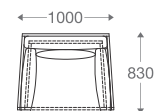

SS/MS Legs

Wooden Legs

1 seater :

(L)825mm x (D)825mm x (H)750mm

2 seater :

(L)1450mm x (D)825mm x (H)750mm

3 seater :

(L)2100mm x (D)825mm x (H)750mm

*Please read the disclaimer.

All figures in millimetres. The illustrated dimensions are mean values. They are valid for Products in Standard specification.

www.shearling.in

OXFORD

GEO

SOFA

- 1 seater : (L)935mm x (D)785mm x (H)680mm
- 2 seater : (L)1630mm x (D)785mm x (H)680mm
- 3 seater : (L)1994mm x (D)785mm x (H)680mm

SS/MS Legs

*Please read the disclaimer.

All figures in millimetres. The illustrated dimensions are mean values. They are valid for Products in Standard specification.

www.shearling.in

GIBSON

SOFA

1 seater : (L)1000mm x (D)830mm x (H)850mm

3 seater : (L)2250mm x (D)830mm x (H)850mm

SS/MS Legs

1 seater :
(L)1000mm x (D)830mm x (H)850mm

3 seater :
(L)2250mm x (D)830mm x (H)850mm

*Please read the disclaimer.

All figures in millimetres. The illustrated dimensions are mean values. They are valid for Products in Standard specification.