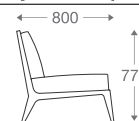

With Pattern

Without Pattern

1 seater :

(L)750mm x (D)800mm x (H)770mm
 S(H)420mm x S(D)530mm

2 seater :

(L)1500mm x (D)800mm x (H)770mm
 S(H)420mm x S(D)530mm

3 seater :

(L)2080mm x (D)800mm x (H)770mm
 S(H)420mm x S(D)530mm

*Please read the disclaimer.

All figures in millimetres. The illustrated dimensions are mean values. They are valid for Products in Standard specification.

www.shearling.in

ELDA ARMLESS

1 seater :

(L)750mm x (D)800mm x (H)770mm
S(H)420mm x S(D)530mm