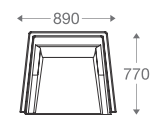

All figures in millimetres. The illustrated dimensions are mean values. They are valid for Products in Standard specification.

www.shearling.in

ANDY

SOFA

- 1 seater : (L)745mm x (D)725mm x (H)700mm
- 2 seater : (L)1325mm x (D)725mm x (H)700mm
- 3 seater : (L)1925mm x (D)725mm x (H)700mm

*Please read the disclaimer.

All figures in millimetres. The illustrated dimensions are mean values. They are valid for Products in Standard specification.

www.shearling.in

BANK

SOFA

- 1 seater : (L)890mm x (D)770mm x (H)750mm
- 2 seater : (L)1495mm x (D)770mm x (H)750mm
- 3 seater : (L)2085mm x (D)770mm x (H)750mm

R15 (SS/MS Legs)
1 Seater

D1
1 Seater

R15 Two Base
(SS/MS Legs)

Angular
Wooden Legs

1 seater :
(L)890mm x (D)770mm x (H)750mm

1 seater :
(L)890mm x (D)770mm x (H)750mm

2 seater :
(L)1495mm x (D)770mm x (H)750mm

3 seater :
(L)2085mm x (D)770mm x (H)750mm

*Please read the disclaimer.

All figures in millimetres. The illustrated dimensions are mean values. They are valid for Products in Standard specification.

www.shearling.in