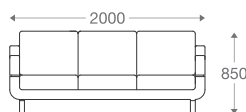

1 seater :
(L)890mm x (D)770mm x (H)750mm

2 seater :
(L)1495mm x (D)770mm x (H)750mm

3 seater :
(L)2085mm x (D)770mm x (H)750mm

DION

SOFA

- 1 seater : (L)750mm x (D)700mm x (H)700mm
- 2 seater : (L)1350mm x (D)700mm x (H)700mm
- 3 seater : (L)1950mm x (D)700mm x (H)700mm

SS/MS Base

Wooden Base

1 seater :
(L)750mm x (D)700mm x (H)700mm

2 seater :
(L)1350mm x (D)700mm x (H)700mm

3 seater :
(L)1950mm x (D)700mm x (H)700mm

*Please read the disclaimer.

All figures in millimetres. The illustrated dimensions are mean values. They are valid for Products in Standard specification.

www.shearling.in

ESSON

SOFA

- 1 seater : (L)800mm x (D)800mm x (H)850mm
- 2 seater : (L)1460mm x (D)800mm x (H)850mm
- 3 seater : (L)2000mm x (D)800mm x (H)850mm

SS/MS Legs
(1 Seater)

SS/MS Legs

Angular
Wooden Legs

1 seater :
(L)800mm x (D)800mm x (H)850mm

2 seater :
(L)1460mm x (D)800mm x (H)850mm

3 seater :
(L)2000mm x (D)800mm x (H)850mm

*Please read the disclaimer.

All figures in millimetres. The illustrated dimensions are mean values. They are valid for Products in Standard specification.