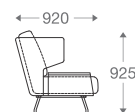

3 seater : (L)2250mm x (D)830mm x (H)850mm

SS/MS Legs

1 seater :
(L)1000mm x (D)830mm x (H)850mm

3 seater :
(L)2250mm x (D)830mm x (H)850mm

*Please read the disclaimer.

All figures in millimetres. The illustrated dimensions are mean values. They are valid for Products in Standard specification.

*Please read the disclaimer.

All figures in millimetres. The illustrated dimensions are mean values. They are valid for Products in Standard specification.

www.shearling.in

LAGUNA

MAISON

SOFA

1 seater : (L)1050mm x (D)920mm x (H)925mm

2 seater : (L)1750mm x (D)920mm x (H)925mm

3 seater : (L)2450mm x (D)920mm x (H)925mm

SS/MS Legs

1 seater :
(L)1050mm x (D)920mm x (H)925mm

2 seater :
(L)1750mm x (D)920mm x (H)925mm

3 seater :
(L)2450mm x (D)920mm x (H)925mm

*Please read the disclaimer.

All figures in millimetres. The illustrated dimensions are mean values. They are valid for Products in Standard specification.

www.shearling.in

SOLITAIRE

SOFA

- 1 seater : (L)825mm x (D)775mm x (H)675mm
- 2 seater : (L)1400mm x (D)775mm x (H)675mm
- 3 seater : (L)2000mm x (D)775mm x (H)675mm