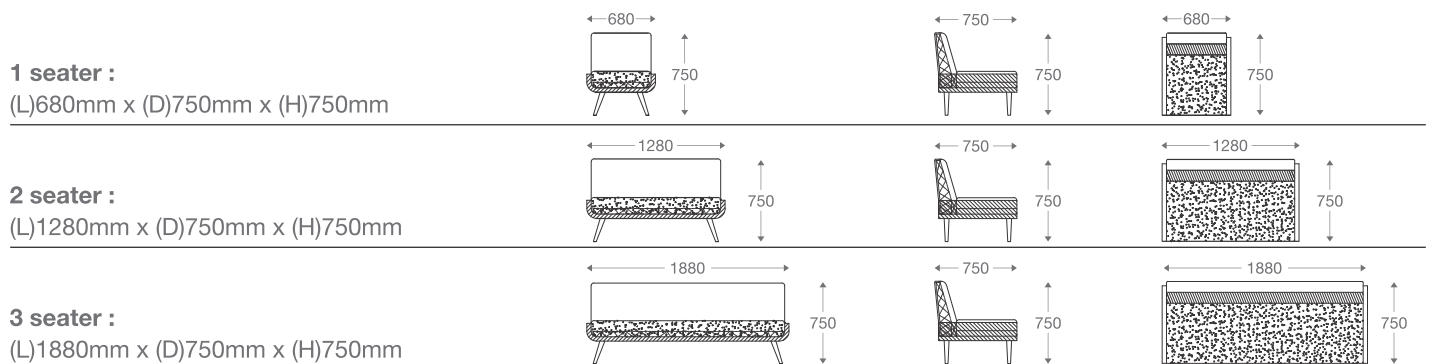

Wooden Legs

1 seater :

(L)700mm x (D)800mm x (H)830mm
A(H)635mm x S(H)450mm x S(D)500mm

*Please read the disclaimer.

All figures in millimetres. The illustrated dimensions are mean values. They are valid for Products in Standard specification.

www.shearling.in

ANORA LOUNGE (WOOD WRAP)

ARGO

SOFA

- 1 seater : (L)680mm x (D)750mm x (H)750mm
- 2 seater : (L)1280mm x (D)750mm x (H)750mm
- 3 seater : (L)1880mm x (D)750mm x (H)750mm

Wooden Legs

*Please read the disclaimer.

All figures in millimetres. The illustrated dimensions are mean values. They are valid for Products in Standard specification.

www.shearling.in

DYLAN LEATHER

SOFA

- 1 seater : (L)750mm x (D)750mm x (H)800mm
- 2 seater : (L)1350mm x (D)750mm x (H)800mm
- 3 seater : (L)1950mm x (D)750mm x (H)800mm