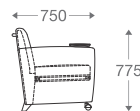

Wooden Legs

*Please read the disclaimer.

All figures in millimetres. The illustrated dimensions are mean values. They are valid for Products in Standard specification.

www.shearling.in

MURPHY

STEMA

SOFA

- 1 seater : (L)900mm x (D)700mm x (H)750mm
- 2 seater : (L)1200mm x (D)700mm x (H)750mm
- 3 seater : (L)1800mm x (D)700mm x (H)750mm

SS/MS Legs

*Please read the disclaimer.

All figures in millimetres. The illustrated dimensions are mean values. They are valid for Products in Standard specification.

www.shearling.in

BUREAU

SOFA

1 seater : (L)750mm x (D)750mm x (H)775mm

Wooden Legs
with caster

1 seater :
(L)750mm x (D)750mm x (H)775mm

*Please read the disclaimer.

All figures in millimetres. The illustrated dimensions are mean values. They are valid for Products in Standard specification.