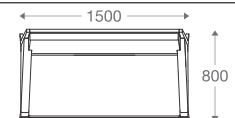

*Please read the disclaimer.

All figures in millimetres. The illustrated dimensions are mean values. They are valid for Products in Standard specification.

www.shearling.in

ELDA ARMLESS

1 seater :

(L)750mm x (D)800mm x (H)770mm
S(H)420mm x S(D)530mm

Wooden Legs

With Pattern

Without Pattern

1 seater :

(L)750mm x (D)800mm x (H)770mm
 A(H)580mm x S(H)420mm x S(D)530mm

2 seater :

(L)1500mm x (D)800mm x (H)770mm
 A(H)580mm x S(H)420mm x S(D)530mm

3 seater :

(L)2080mm x (D)800mm x (H)770mm
 A(H)580mm x S(H)420mm x S(D)530mm

*Please read the disclaimer.

All figures in millimetres. The illustrated dimensions are mean values. They are valid for Products in Standard specification.