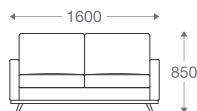

3 seater : (L)2250mm x (D)830mm x (H)850mm

SS/MS Legs

1 seater :
(L)1000mm x (D)830mm x (H)850mm

3 seater :
(L)2250mm x (D)830mm x (H)850mm

*Please read the disclaimer.

All figures in millimetres. The illustrated dimensions are mean values. They are valid for Products in Standard specification.

1 seater :
(L)800mm x (D)800mm x (H)850mm

2 seater :
(L)1460mm x (D)800mm x (H)850mm

3 seater :
(L)2000mm x (D)800mm x (H)850mm

*Please read the disclaimer.

All figures in millimetres. The illustrated dimensions are mean values. They are valid for Products in Standard specification.

www.shearling.in

HUDSON

SOFA

- 1 seater : (L)900mm x (D)800mm x (H)850mm
- 2 seater : (L)1600mm x (D)800mm x (H)850mm
- 3 seater : (L)2300mm x (D)800mm x (H)850mm

SS/MS Base

Wooden Base

1 seater :

(L)900mm x (D)800mm x (H)850mm

2 seater :

(L)1600mm x (D)800mm x (H)850mm

3 seater :

(L)2300mm x (D)800mm x (H)850mm

*Please read the disclaimer.

All figures in millimetres. The illustrated dimensions are mean values. They are valid for Products in Standard specification.