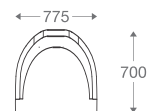

COZA

SOFA

1 seater : (L)775mm x (D)700mm x (H)725mm

2.5 seater : (L)1580mm x (D)700mm x (H)725mm

1 seater :
(L)775mm x (D)700mm x (H)725mm

2.5 seater :
(L)1580mm x (D)700mm x (H)725mm

*Please read the disclaimer.

All figures in millimetres. The illustrated dimensions are mean values. They are valid for Products in Standard specification.

www.shearling.in