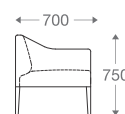

2 seater :

(L)1725mm x (D)820mm x (H)725mm

3 seater :

(L)2150mm x (D)820mm x (H)725mm

*Please read the disclaimer.

All figures in millimetres. The illustrated dimensions are mean values. They are valid for Products in Standard specification.

www.shearling.in

LUNA

SOFA

- 1 seater : (L)790mm x (D)700mm x (H)750mm
- 2 seater : (L)1500mm x (D)700mm x (H)750mm
- 3 seater : (L)1975mm x (D)700mm x (H)750mm

Wooden Legs

SS/MS Base

Wooden Base

1 seater :

(L)790mm x (D)700mm x (H)750mm

2 seater :

(L)1500mm x (D)700mm x (H)750mm

3 seater :

(L)1975mm x (D)700mm x (H)750mm

*Please read the disclaimer.

All figures in millimetres. The illustrated dimensions are mean values. They are valid for Products in Standard specification.

All figures in millimetres. The illustrated dimensions are mean values. They are valid for Products in Standard specification.

www.shearling.in

ANORA

SOFA

1 seater : (L)665mm x (D)775mm x (H)830mm A(H)635mm x S(H)450mm x S(D)500mm
 2 seater : (L)1400mm x (D)775mm x (H)830mm A(H)635mm x S(H)450mm x S(D)500mm
 3 seater : (L)2000mm x (D)775mm x (H)830mm A(H)635mm x S(H)450mm x S(D)500mm