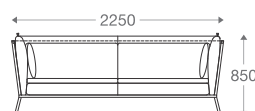

*Please read the disclaimer.

All figures in millimetres. The illustrated dimensions are mean values. They are valid for Products in Standard specification.

www.shearling.in

OXFORD

GEO

SOFA

- 1 seater : (L)935mm x (D)785mm x (H)680mm
- 2 seater : (L)1630mm x (D)785mm x (H)680mm
- 3 seater : (L)1994mm x (D)785mm x (H)680mm

SS/MS Legs

*Please read the disclaimer.

All figures in millimetres. The illustrated dimensions are mean values. They are valid for Products in Standard specification.

www.shearling.in

GIBSON

SOFA

1 seater : (L)1000mm x (D)830mm x (H)850mm

3 seater : (L)2250mm x (D)830mm x (H)850mm

SS/MS Legs

1 seater :
(L)1000mm x (D)830mm x (H)850mm

3 seater :
(L)2250mm x (D)830mm x (H)850mm

*Please read the disclaimer.

All figures in millimetres. The illustrated dimensions are mean values. They are valid for Products in Standard specification.

www.shearling.in

LAGUNA

SOFA

1 seater : (L)850mm x (D)675mm x (H)700mm

3 seater : (L)2250mm x (D)675mm x (H)700mm

SS/MS Legs

1 seater :
(L)850mm x (D)675mm x (H)700mm

3 seater :
(L)2250mm x (D)675mm x (H)700mm