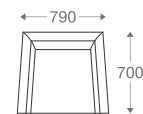

www.shearling.in

LINE

SOFA

- 1 seater : (L)930mm x (D)820mm x (H)725mm
- 2 seater : (L)1725mm x (D)820mm x (H)725mm
- 3 seater : (L)2150mm x (D)820mm x (H)725mm

SS/MS Legs

Wooden Legs

1 seater :

(L)930mm x (D)820mm x (H)725mm

2 seater :

(L)1725mm x (D)820mm x (H)725mm

3 seater :

(L)2150mm x (D)820mm x (H)725mm

*Please read the disclaimer.

All figures in millimetres. The illustrated dimensions are mean values. They are valid for Products in Standard specification.

www.shearling.in

LUNA

SOFA

- 1 seater : (L)790mm x (D)700mm x (H)750mm
- 2 seater : (L)1500mm x (D)700mm x (H)750mm
- 3 seater : (L)1975mm x (D)700mm x (H)750mm

Wooden Legs

SS/MS Base

Wooden Base

1 seater :

(L)790mm x (D)700mm x (H)750mm

2 seater :

(L)1500mm x (D)700mm x (H)750mm

3 seater :

(L)1975mm x (D)700mm x (H)750mm

*Please read the disclaimer.

All figures in millimetres. The illustrated dimensions are mean values. They are valid for Products in Standard specification.