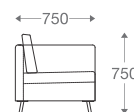

2 seater :

(L)1600mm x (D)800mm x (H)850mm

3 seater :

(L)2300mm x (D)800mm x (H)850mm

*Please read the disclaimer.

All figures in millimetres. The illustrated dimensions are mean values. They are valid for Products in Standard specification.

2 seater :
(L)1400mm x (D)700mm x (H)650mm

3 seater :
(L)2000mm x (D)700mm x (H)650mm

*Please read the disclaimer.

All figures in millimetres. The illustrated dimensions are mean values. They are valid for Products in Standard specification.

www.shearling.in

LARK

SOFA

- 1 seater : (L)750mm x (D)750mm x (H)750mm
- 2 seater : (L)1350mm x (D)750mm x (H)750mm
- 3 seater : (L)1950mm x (D)750mm x (H)750mm

Round
SS/MS Legs

Angular
Wooden Legs

1 seater :
(L)750mm x (D)750mm x (H)750mm

2 seater :
(L)1350mm x (D)750mm x (H)750mm

3 seater :
(L)1950mm x (D)750mm x (H)750mm

*Please read the disclaimer.

All figures in millimetres. The illustrated dimensions are mean values. They are valid for Products in Standard specification.