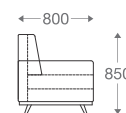

2 seater :
(L)1400mm x (D)800mm x (H)850mm