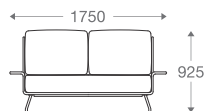

3 seater : (L)2250mm x (D)830mm x (H)850mm

SS/MS Legs

1 seater :
(L)1000mm x (D)830mm x (H)850mm

3 seater :
(L)2250mm x (D)830mm x (H)850mm

*Please read the disclaimer.

All figures in millimetres. The illustrated dimensions are mean values. They are valid for Products in Standard specification.

*Please read the disclaimer.

All figures in millimetres. The illustrated dimensions are mean values. They are valid for Products in Standard specification.

www.shearling.in

LAGUNA

MAISON

SOFA

1 seater : (L)1050mm x (D)920mm x (H)925mm

2 seater : (L)1750mm x (D)920mm x (H)925mm

3 seater : (L)2450mm x (D)920mm x (H)925mm

SS/MS Legs

1 seater :
(L)1050mm x (D)920mm x (H)925mm

2 seater :
(L)1750mm x (D)920mm x (H)925mm

3 seater :
(L)2450mm x (D)920mm x (H)925mm

*Please read the disclaimer.

All figures in millimetres. The illustrated dimensions are mean values. They are valid for Products in Standard specification.

www.shearling.in

SOLITAIRE

SOFA

- 1 seater : (L)825mm x (D)775mm x (H)675mm
- 2 seater : (L)1400mm x (D)775mm x (H)675mm
- 3 seater : (L)2000mm x (D)775mm x (H)675mm