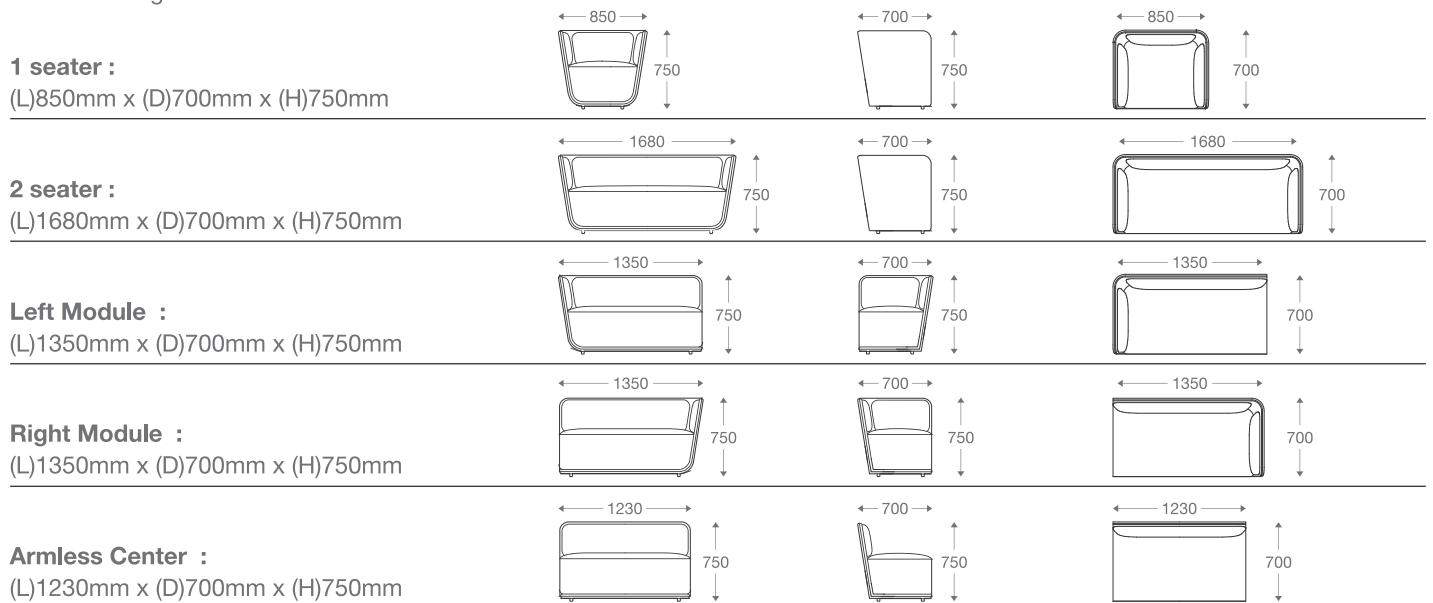

VERDANA

SOFA

- 1 seater : (L)825mm x (D)700mm x (H)750mm
- 2 seater : (L)1680mm x (D)700mm x (H)750mm
- Left Module : (L)1350mm x (D)700mm x (H)750mm
- Right Module : (L)1350mm x (D)700mm x (H)750mm
- Armless Center : (L)1230mm x (D)700mm x (H)750mm

SS/MS legs

*Please read the disclaimer.

All figures in millimetres. The illustrated dimensions are mean values. They are valid for Products in Standard specification.

www.shearling.in