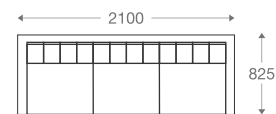

www.shearling.in

1 seater (Single Arm) :
(L)790mm x (D)790mm x (H)720mm

1 seater (Single Arm) :
(L)790mm x (D)790mm x (H)720mm

2 seater (Single Arm) :
(L)1190mm x (D)790mm x (H)720mm

OXFORD

SOFA

- 1 seater : (L)825mm x (D)825mm x (H)750mm
- 2 seater : (L)1450mm x (D)825mm x (H)750mm
- 3 seater : (L)2100mm x (D)825mm x (H)750mm

SS/MS Legs

Wooden Legs

1 seater :

(L)825mm x (D)825mm x (H)750mm

2 seater :

(L)1450mm x (D)825mm x (H)750mm

3 seater :

(L)2100mm x (D)825mm x (H)750mm

*Please read the disclaimer.

All figures in millimetres. The illustrated dimensions are mean values. They are valid for Products in Standard specification.

www.shearling.in

OXFORD

GEO

SOFA

- 1 seater : (L)935mm x (D)785mm x (H)680mm
- 2 seater : (L)1630mm x (D)785mm x (H)680mm
- 3 seater : (L)1994mm x (D)785mm x (H)680mm