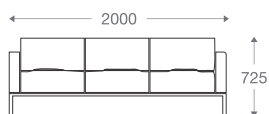

(L)2600mm x (D)2600mm x (H)675mm

*Please read the disclaimer.

All figures in millimetres. The illustrated dimensions are mean values. They are valid for Products in Standard specification.

www.shearling.in

SS/MS Legs

*Please read the disclaimer.

All figures in millimetres. The illustrated dimensions are mean values. They are valid for Products in Standard specification.

www.shearling.in

CRUZE

ALIA

SOFA

- 1 seater : (L)800mm x (D)700mm x (H)725mm
- 2 seater : (L)1450mm x (D)700mm x (H)725mm
- 3 seater : (L)2000mm x (D)700mm x (H)725mm

SS/MS Legs

Wooden Legs

1 seater :

(L)800mm x (D)700mm x (H)725mm

2 seater :

(L)1450mm x (D)700mm x (H)725mm

3 seater :

(L)2000mm x (D)700mm x (H)725mm

*Please read the disclaimer.

All figures in millimetres. The illustrated dimensions are mean values. They are valid for Products in Standard specification.

www.shearling.in

ALIA (WOOD WRAP)

SOFA

- 1 seater : (L)800mm x (D)700mm x (H)725mm
- 2 seater : (L)1450mm x (D)700mm x (H)725mm
- 3 seater : (L)2000mm x (D)700mm x (H)725mm