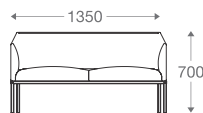

3 seater :
(L)2085mm x (D)770mm x (H)750mm

*Please read the disclaimer.

All figures in millimetres. The illustrated dimensions are mean values. They are valid for Products in Standard specification.

www.shearling.in

1 seater :
(L)890mm x (D)770mm x (H)750mm

2 seater :
(L)1495mm x (D)770mm x (H)750mm

3 seater :
(L)2085mm x (D)770mm x (H)750mm

DION

SOFA

- 1 seater : (L)750mm x (D)700mm x (H)700mm
- 2 seater : (L)1350mm x (D)700mm x (H)700mm
- 3 seater : (L)1950mm x (D)700mm x (H)700mm

SS/MS Base

Wooden Base

1 seater :
(L)750mm x (D)700mm x (H)700mm

2 seater :
(L)1350mm x (D)700mm x (H)700mm

3 seater :
(L)1950mm x (D)700mm x (H)700mm

*Please read the disclaimer.

All figures in millimetres. The illustrated dimensions are mean values. They are valid for Products in Standard specification.

1 seater :
(L)800mm x (D)800mm x (H)850mm

2 seater :
(L)1460mm x (D)800mm x (H)850mm

3 seater :
(L)2000mm x (D)800mm x (H)850mm

*Please read the disclaimer.

All figures in millimetres. The illustrated dimensions are mean values. They are valid for Products in Standard specification.