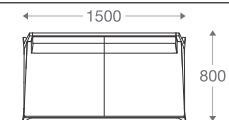

With Pattern

Without Pattern

1 seater :

(L)750mm x (D)800mm x (H)770mm
 S(H)420mm x S(D)530mm

2 seater :

(L)1500mm x (D)800mm x (H)770mm
 S(H)420mm x S(D)530mm

3 seater :

(L)2080mm x (D)800mm x (H)770mm
 S(H)420mm x S(D)530mm

*Please read the disclaimer.

All figures in millimetres. The illustrated dimensions are mean values. They are valid for Products in Standard specification.

www.shearling.in

ELDA ARMLESS

1 seater :

(L)750mm x (D)800mm x (H)770mm
S(H)420mm x S(D)530mm