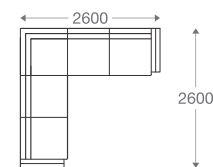

SS/MS Legs

1 seater :
(L)825mm x (D)825mm x (H)700mm

2 seater :
(L)1620mm x (D)825mm x (H)700mm

3 seater :
(L)2220mm x (D)825mm x (H)700mm

*Please read the disclaimer.

All figures in millimetres. The illustrated dimensions are mean values. They are valid for Products in Standard specification.

www.shearling.in

QUELLA

SOFA

- 1 seater : (L)850mm x (D)700mm x (H)675mm
- 2 seater : (L)1450mm x (D)700mm x (H)675mm
- 3 seater : (L)2050mm x (D)700mm x (H)675mm
- L seater : (L)2600mm x (D)2600mm x (H)675mm

SS/MS Legs

1 seater :

(L)850mm x (D)700mm x (H)675mm

2 seater :

(L)1450mm x (D)700mm x (H)675mm

3 seater :

(L)2050mm x (D)700mm x (H)675mm

L seater :

(L)2600mm x (D)2600mm x (H)675mm

*Please read the disclaimer.

All figures in millimetres. The illustrated dimensions are mean values. They are valid for Products in Standard specification.

www.shearling.in