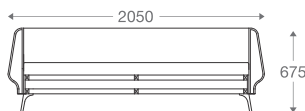

SS/MS Legs

1 seater :
(L)825mm x (D)825mm x (H)700mm

2 seater :
(L)1620mm x (D)825mm x (H)700mm

3 seater :
(L)2220mm x (D)825mm x (H)700mm

*Please read the disclaimer.

All figures in millimetres. The illustrated dimensions are mean values. They are valid for Products in Standard specification.

www.shearling.in

QUELLA

SOFA

- 1 seater : (L)850mm x (D)700mm x (H)675mm
- 2 seater : (L)1450mm x (D)700mm x (H)675mm
- 3 seater : (L)2050mm x (D)700mm x (H)675mm
- L seater : (L)2600mm x (D)2600mm x (H)675mm

SS/MS Legs

1 seater :

(L)850mm x (D)700mm x (H)675mm

2 seater :

(L)1450mm x (D)700mm x (H)675mm

3 seater :

(L)2050mm x (D)700mm x (H)675mm

L seater :

(L)2600mm x (D)2600mm x (H)675mm

*Please read the disclaimer.

All figures in millimetres. The illustrated dimensions are mean values. They are valid for Products in Standard specification.

www.shearling.in