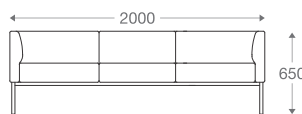

3 seater : (L)2250mm x (D)830mm x (H)850mm

SS/MS Legs

1 seater :
(L)1000mm x (D)830mm x (H)850mm

3 seater :
(L)2250mm x (D)830mm x (H)850mm

*Please read the disclaimer.

All figures in millimetres. The illustrated dimensions are mean values. They are valid for Products in Standard specification.

2 seater :

(L)1600mm x (D)800mm x (H)850mm

3 seater :

(L)2300mm x (D)800mm x (H)850mm

*Please read the disclaimer.

All figures in millimetres. The illustrated dimensions are mean values. They are valid for Products in Standard specification.

www.shearling.in

HUDSON

JUDY

SOFA

- 1 seater : (L)800mm x (D)700mm x (H)650mm
- 2 seater : (L)1400mm x (D)700mm x (H)650mm
- 3 seater : (L)2000mm x (D)700mm x (H)650mm

SS/MS Base

Wooden Base

1 seater :
(L)800mm x (D)700mm x (H)650mm

2 seater :
(L)1400mm x (D)700mm x (H)650mm

3 seater :
(L)2000mm x (D)700mm x (H)650mm

*Please read the disclaimer.

All figures in millimetres. The illustrated dimensions are mean values. They are valid for Products in Standard specification.