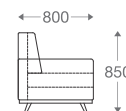

Wooden Legs

1 seater :
(L)800mm x (D)800mm x (H)850mm

2 seater :
(L)1400mm x (D)800mm x (H)850mm

3 seater :
(L)2000mm x (D)800mm x (H)850mm

One side arm :
(L)1800mm x (D)750mm x (H)820mm

*Please read the disclaimer.