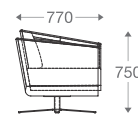

*Please read the disclaimer.

All figures in millimetres. The illustrated dimensions are mean values. They are valid for Products in Standard specification.

www.shearling.in

BANK

SOFA

- 1 seater : (L)890mm x (D)770mm x (H)750mm
- 2 seater : (L)1495mm x (D)770mm x (H)750mm
- 3 seater : (L)2085mm x (D)770mm x (H)750mm

R15 (SS/MS Legs)
1 Seater

D1
1 Seater

R15 Two Base
(SS/MS Legs)

Angular
Wooden Legs

1 seater :
(L)890mm x (D)770mm x (H)750mm

1 seater :
(L)890mm x (D)770mm x (H)750mm

2 seater :
(L)1495mm x (D)770mm x (H)750mm

3 seater :
(L)2085mm x (D)770mm x (H)750mm

*Please read the disclaimer.

All figures in millimetres. The illustrated dimensions are mean values. They are valid for Products in Standard specification.

www.shearling.in

1 seater :
(L)890mm x (D)770mm x (H)750mm

2 seater :
(L)1495mm x (D)770mm x (H)750mm

3 seater :
(L)2085mm x (D)770mm x (H)750mm

DION

SOFA

- 1 seater : (L)750mm x (D)700mm x (H)700mm
- 2 seater : (L)1350mm x (D)700mm x (H)700mm
- 3 seater : (L)1950mm x (D)700mm x (H)700mm