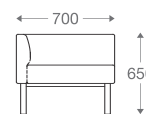

3 seater : (L)2250mm x (D)830mm x (H)850mm

SS/MS Legs

1 seater :
(L)1000mm x (D)830mm x (H)850mm

3 seater :
(L)2250mm x (D)830mm x (H)850mm

*Please read the disclaimer.

All figures in millimetres. The illustrated dimensions are mean values. They are valid for Products in Standard specification.

2 seater :

(L)1600mm x (D)800mm x (H)850mm

3 seater :

(L)2300mm x (D)800mm x (H)850mm

*Please read the disclaimer.

All figures in millimetres. The illustrated dimensions are mean values. They are valid for Products in Standard specification.

www.shearling.in

HUDSON

JUDY

SOFA

- 1 seater : (L)800mm x (D)700mm x (H)650mm
- 2 seater : (L)1400mm x (D)700mm x (H)650mm
- 3 seater : (L)2000mm x (D)700mm x (H)650mm

SS/MS Base

Wooden Base

1 seater :
(L)800mm x (D)700mm x (H)650mm

2 seater :
(L)1400mm x (D)700mm x (H)650mm

3 seater :
(L)2000mm x (D)700mm x (H)650mm

*Please read the disclaimer.

All figures in millimetres. The illustrated dimensions are mean values. They are valid for Products in Standard specification.