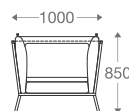

SS/MS Legs

Wooden Legs

1 seater :

(L)825mm x (D)825mm x (H)750mm

2 seater :

(L)1450mm x (D)825mm x (H)750mm

3 seater :

(L)2100mm x (D)825mm x (H)750mm

*Please read the disclaimer.

All figures in millimetres. The illustrated dimensions are mean values. They are valid for Products in Standard specification.

www.shearling.in

OXFORD

GEO

SOFA

- 1 seater : (L)935mm x (D)785mm x (H)680mm
- 2 seater : (L)1630mm x (D)785mm x (H)680mm
- 3 seater : (L)1994mm x (D)785mm x (H)680mm

SS/MS Legs

*Please read the disclaimer.

All figures in millimetres. The illustrated dimensions are mean values. They are valid for Products in Standard specification.

www.shearling.in

GIBSON

SOFA

1 seater : (L)1000mm x (D)830mm x (H)850mm

3 seater : (L)2250mm x (D)830mm x (H)850mm

SS/MS Legs

1 seater :
(L)1000mm x (D)830mm x (H)850mm

3 seater :
(L)2250mm x (D)830mm x (H)850mm

*Please read the disclaimer.

All figures in millimetres. The illustrated dimensions are mean values. They are valid for Products in Standard specification.