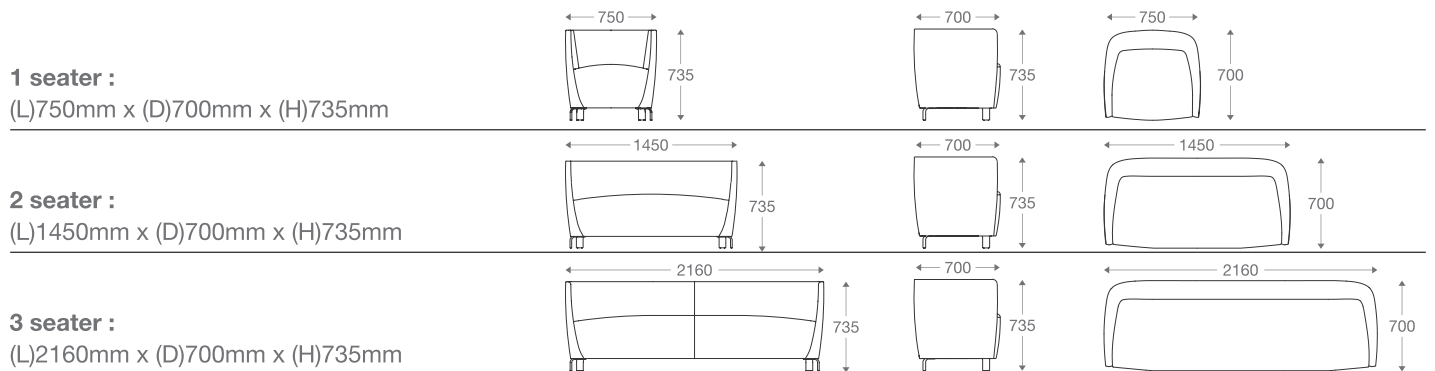

SS/MS Legs

1 seater :
(L)825mm x (D)825mm x (H)700mm

2 seater :
(L)1620mm x (D)825mm x (H)700mm

3 seater :
(L)2220mm x (D)825mm x (H)700mm

*Please read the disclaimer.

All figures in millimetres. The illustrated dimensions are mean values. They are valid for Products in Standard specification.

(L)790mm x (D)700mm x (H)750mm

2 seater :

(L)1500mm x (D)700mm x (H)750mm

3 seater :

(L)1975mm x (D)700mm x (H)750mm

*Please read the disclaimer.

All figures in millimetres. The illustrated dimensions are mean values. They are valid for Products in Standard specification.

www.shearling.in

VELLA

SOFA

- 1 seater : (L)750mm x (D)700mm x (H)735mm
- 2 seater : (L)1450mm x (D)700mm x (H)735mm
- 3 seater : (L)2160mm x (D)700mm x (H)735mm

SS/MS Legs

Wooden Legs

*Please read the disclaimer.

All figures in millimetres. The illustrated dimensions are mean values. They are valid for Products in Standard specification.

www.shearling.in

ANORA

SOFA

1 seater : (L)665mm x (D)775mm x (H)830mm A(H)635mm x S(H)450mm x S(D)500mm
 2 seater : (L)1400mm x (D)775mm x (H)830mm A(H)635mm x S(H)450mm x S(D)500mm
 3 seater : (L)2000mm x (D)775mm x (H)830mm A(H)635mm x S(H)450mm x S(D)500mm