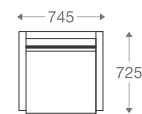

1 seater :

(L)745mm x (D)725mm x (H)700mm