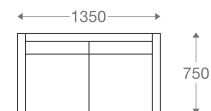

2 seater :
(L)1400mm x (D)700mm x (H)650mm

3 seater :
(L)2000mm x (D)700mm x (H)650mm

*Please read the disclaimer.

All figures in millimetres. The illustrated dimensions are mean values. They are valid for Products in Standard specification.

www.shearling.in

LARK

SOFA

- 1 seater : (L)750mm x (D)750mm x (H)750mm
- 2 seater : (L)1350mm x (D)750mm x (H)750mm
- 3 seater : (L)1950mm x (D)750mm x (H)750mm

Round
SS/MS Legs

Angular
Wooden Legs

1 seater :
(L)750mm x (D)750mm x (H)750mm

2 seater :
(L)1350mm x (D)750mm x (H)750mm

3 seater :
(L)1950mm x (D)750mm x (H)750mm

*Please read the disclaimer.

All figures in millimetres. The illustrated dimensions are mean values. They are valid for Products in Standard specification.

www.shearling.in

LINE

SOFA

- 1 seater : (L)930mm x (D)820mm x (H)725mm
- 2 seater : (L)1725mm x (D)820mm x (H)725mm
- 3 seater : (L)2150mm x (D)820mm x (H)725mm

SS/MS Legs

Wooden Legs

1 seater :

(L)930mm x (D)820mm x (H)725mm