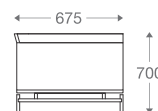

3 seater : (L)2250mm x (D)830mm x (H)850mm

SS/MS Legs

1 seater :
(L)1000mm x (D)830mm x (H)850mm

3 seater :
(L)2250mm x (D)830mm x (H)850mm

*Please read the disclaimer.

All figures in millimetres. The illustrated dimensions are mean values. They are valid for Products in Standard specification.

www.shearling.in

LAGUNA

SOFA

1 seater : (L)850mm x (D)675mm x (H)700mm

3 seater : (L)2250mm x (D)675mm x (H)700mm

SS/MS Legs

1 seater :
(L)850mm x (D)675mm x (H)700mm

3 seater :
(L)2250mm x (D)675mm x (H)700mm

*Please read the disclaimer.

All figures in millimetres. The illustrated dimensions are mean values. They are valid for Products in Standard specification.

www.shearling.in

LAGUNA

MAISON

SOFA

1 seater : (L)1050mm x (D)920mm x (H)925mm

2 seater : (L)1750mm x (D)920mm x (H)925mm

3 seater : (L)2450mm x (D)920mm x (H)925mm

SS/MS Legs

1 seater :
(L)1050mm x (D)920mm x (H)925mm

2 seater :
(L)1750mm x (D)920mm x (H)925mm

3 seater :
(L)2450mm x (D)920mm x (H)925mm