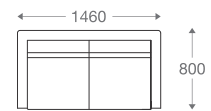

3 seater :
(L)2085mm x (D)770mm x (H)750mm

*Please read the disclaimer.

All figures in millimetres. The illustrated dimensions are mean values. They are valid for Products in Standard specification.

www.shearling.in

SS/MS Base

Wooden Base

1 seater :
(L)750mm x (D)700mm x (H)700mm

2 seater :
(L)1350mm x (D)700mm x (H)700mm

3 seater :
(L)1950mm x (D)700mm x (H)700mm

*Please read the disclaimer.

All figures in millimetres. The illustrated dimensions are mean values. They are valid for Products in Standard specification.

www.shearling.in

ESSON

SOFA

- 1 seater : (L)800mm x (D)800mm x (H)850mm
- 2 seater : (L)1460mm x (D)800mm x (H)850mm
- 3 seater : (L)2000mm x (D)800mm x (H)850mm

SS/MS Legs
(1 Seater)

SS/MS Legs

Angular
Wooden Legs

1 seater :
(L)800mm x (D)800mm x (H)850mm

2 seater :
(L)1460mm x (D)800mm x (H)850mm

3 seater :
(L)2000mm x (D)800mm x (H)850mm

*Please read the disclaimer.

All figures in millimetres. The illustrated dimensions are mean values. They are valid for Products in Standard specification.