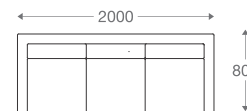

Wooden Legs

1 seater :
(L)800mm x (D)800mm x (H)850mm

2 seater :
(L)1400mm x (D)800mm x (H)850mm

3 seater :
(L)2000mm x (D)800mm x (H)850mm

One side arm :
(L)1800mm x (D)750mm x (H)820mm

*Please read the disclaimer.