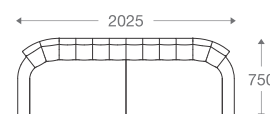

All figures in millimetres. The illustrated dimensions are mean values. They are valid for Products in Standard specification.

www.shearling.in

MORGAN

PRAVO

SOFA

- 1 seater : (L)775mm x (D)750mm x (H)825mm
- 2 seater : (L)1425mm x (D)750mm x (H)825mm
- 3 seater : (L)2025mm x (D)750mm x (H)825mm

Wooden Base

With Pattern

Without Pattern

1 seater :

(L)775mm x (D)750mm x (H)825mm

2 seater :

(L)1425mm x (D)750mm x (H)825mm

3 seater :

(L)2025mm x (D)750mm x (H)825mm

*Please read the disclaimer.

All figures in millimetres. The illustrated dimensions are mean values. They are valid for Products in Standard specification.

www.shearling.in