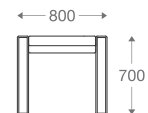

1 seater :

(L)800mm x (D)700mm x (H)725mm