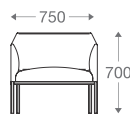

3 seater : (L)2250mm x (D)830mm x (H)850mm

SS/MS Legs

1 seater :
(L)1000mm x (D)830mm x (H)850mm

3 seater :
(L)2250mm x (D)830mm x (H)850mm

*Please read the disclaimer.

All figures in millimetres. The illustrated dimensions are mean values. They are valid for Products in Standard specification.

3 seater :
(L)2085mm x (D)770mm x (H)750mm

*Please read the disclaimer.

All figures in millimetres. The illustrated dimensions are mean values. They are valid for Products in Standard specification.

www.shearling.in

1 seater :
(L)890mm x (D)770mm x (H)750mm

2 seater :
(L)1495mm x (D)770mm x (H)750mm

3 seater :
(L)2085mm x (D)770mm x (H)750mm

DION

SOFA

- 1 seater : (L)750mm x (D)700mm x (H)700mm
- 2 seater : (L)1350mm x (D)700mm x (H)700mm
- 3 seater : (L)1950mm x (D)700mm x (H)700mm

SS/MS Base

Wooden Base

1 seater :
(L)750mm x (D)700mm x (H)700mm

2 seater :
(L)1350mm x (D)700mm x (H)700mm

3 seater :
(L)1950mm x (D)700mm x (H)700mm

*Please read the disclaimer.

All figures in millimetres. The illustrated dimensions are mean values. They are valid for Products in Standard specification.