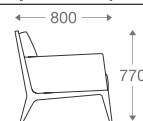

Wooden Legs

With Pattern

Without Pattern

1 seater :

(L)750mm x (D)800mm x (H)770mm
 A(H)580mm x S(H)420mm x S(D)530mm

2 seater :

(L)1500mm x (D)800mm x (H)770mm
 A(H)580mm x S(H)420mm x S(D)530mm

3 seater :

(L)2080mm x (D)800mm x (H)770mm
 A(H)580mm x S(H)420mm x S(D)530mm

*Please read the disclaimer.

All figures in millimetres. The illustrated dimensions are mean values. They are valid for Products in Standard specification.