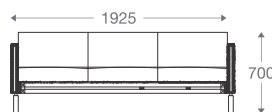

*Please read the disclaimer.

All figures in millimetres. The illustrated dimensions are mean values. They are valid for Products in Standard specification.

www.shearling.in

ALIA (WOOD WRAP)

SOFA

- 1 seater : (L)800mm x (D)700mm x (H)725mm
- 2 seater : (L)1450mm x (D)700mm x (H)725mm
- 3 seater : (L)2000mm x (D)700mm x (H)725mm

All figures in millimetres. The illustrated dimensions are mean values. They are valid for Products in Standard specification.

www.shearling.in

ANDY

SOFA

- 1 seater : (L)745mm x (D)725mm x (H)700mm
- 2 seater : (L)1325mm x (D)725mm x (H)700mm
- 3 seater : (L)1925mm x (D)725mm x (H)700mm

SS/MS Legs

Angular Wooden Legs

1 seater :

(L)745mm x (D)725mm x (H)700mm

2 seater :

(L)1325mm x (D)725mm x (H)700mm

3 seater :

(L)1925mm x (D)725mm x (H)700mm

*Please read the disclaimer.

All figures in millimetres. The illustrated dimensions are mean values. They are valid for Products in Standard specification.

www.shearling.in

BANK

SOFA

- 1 seater : (L)890mm x (D)770mm x (H)750mm
- 2 seater : (L)1495mm x (D)770mm x (H)750mm
- 3 seater : (L)2085mm x (D)770mm x (H)750mm