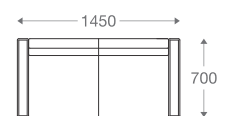

SS/MS Legs

*Please read the disclaimer.

All figures in millimetres. The illustrated dimensions are mean values. They are valid for Products in Standard specification.

www.shearling.in

CRUZE

ALIA

SOFA

- 1 seater : (L)800mm x (D)700mm x (H)725mm
- 2 seater : (L)1450mm x (D)700mm x (H)725mm
- 3 seater : (L)2000mm x (D)700mm x (H)725mm

*Please read the disclaimer.

All figures in millimetres. The illustrated dimensions are mean values. They are valid for Products in Standard specification.

www.shearling.in

ALIA (WOOD WRAP)

SOFA

- 1 seater : (L)800mm x (D)700mm x (H)725mm
- 2 seater : (L)1450mm x (D)700mm x (H)725mm
- 3 seater : (L)2000mm x (D)700mm x (H)725mm

SS/MS Legs with Wood Surround

Wooden Legs with Wood Surround

1 seater :
(L)800mm x (D)700mm x (H)725mm

2 seater :
(L)1450mm x (D)700mm x (H)725mm

3 seater :
(L)2000mm x (D)700mm x (H)725mm

*Please read the disclaimer.

All figures in millimetres. The illustrated dimensions are mean values. They are valid for Products in Standard specification.

www.shearling.in

ANDY

SOFA

- 1 seater : (L)745mm x (D)725mm x (H)700mm
- 2 seater : (L)1325mm x (D)725mm x (H)700mm
- 3 seater : (L)1925mm x (D)725mm x (H)700mm