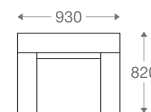

www.shearling.in

LARK

SOFA

- 1 seater : (L)750mm x (D)750mm x (H)750mm
- 2 seater : (L)1350mm x (D)750mm x (H)750mm
- 3 seater : (L)1950mm x (D)750mm x (H)750mm

Round
SS/MS Legs

Angular
Wooden Legs

1 seater :
(L)750mm x (D)750mm x (H)750mm

2 seater :
(L)1350mm x (D)750mm x (H)750mm

3 seater :
(L)1950mm x (D)750mm x (H)750mm

*Please read the disclaimer.

All figures in millimetres. The illustrated dimensions are mean values. They are valid for Products in Standard specification.

www.shearling.in

LINE

SOFA

- 1 seater : (L)930mm x (D)820mm x (H)725mm
- 2 seater : (L)1725mm x (D)820mm x (H)725mm
- 3 seater : (L)2150mm x (D)820mm x (H)725mm

SS/MS Legs

Wooden Legs

1 seater :

(L)930mm x (D)820mm x (H)725mm

2 seater :

(L)1725mm x (D)820mm x (H)725mm

3 seater :

(L)2150mm x (D)820mm x (H)725mm

*Please read the disclaimer.

All figures in millimetres. The illustrated dimensions are mean values. They are valid for Products in Standard specification.