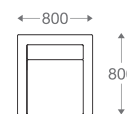

THEO

SOFA

- 1 seater : (L)800mm x (D)800mm x (H)850mm
- 2 seater : (L)1400mm x (D)800mm x (H)850mm
- 3 seater : (L)2000mm x (D)800mm x (H)850mm
- One side arm : (L)1800mm x (D)750mm x (H)820mm

1 seater :
(L)800mm x (D)800mm x (H)850mm

2 seater :
(L)1400mm x (D)800mm x (H)850mm

3 seater :
(L)2000mm x (D)800mm x (H)850mm

One side arm :
(L)1800mm x (D)750mm x (H)820mm

*Please read the disclaimer.

All figures in millimetres. The illustrated dimensions are mean values. They are valid for Products in Standard specification.

www.shearling.in