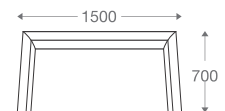

www.shearling.in

LINE

SOFA

- 1 seater : (L)930mm x (D)820mm x (H)725mm
- 2 seater : (L)1725mm x (D)820mm x (H)725mm
- 3 seater : (L)2150mm x (D)820mm x (H)725mm

SS/MS Legs

Wooden Legs

1 seater :

(L)930mm x (D)820mm x (H)725mm

2 seater :

(L)1725mm x (D)820mm x (H)725mm

3 seater :

(L)2150mm x (D)820mm x (H)725mm

*Please read the disclaimer.

All figures in millimetres. The illustrated dimensions are mean values. They are valid for Products in Standard specification.

www.shearling.in

LUNA

SOFA

- 1 seater : (L)790mm x (D)700mm x (H)750mm
- 2 seater : (L)1500mm x (D)700mm x (H)750mm
- 3 seater : (L)1975mm x (D)700mm x (H)750mm

Wooden Legs

SS/MS Base

Wooden Base

1 seater :

(L)790mm x (D)700mm x (H)750mm

2 seater :

(L)1500mm x (D)700mm x (H)750mm

3 seater :

(L)1975mm x (D)700mm x (H)750mm

*Please read the disclaimer.

All figures in millimetres. The illustrated dimensions are mean values. They are valid for Products in Standard specification.