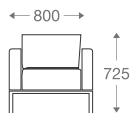

1 seater :

(L)800mm x (D)700mm x (H)725mm