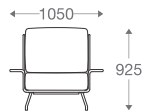

3 seater : (L)2250mm x (D)830mm x (H)850mm

SS/MS Legs

1 seater :
(L)1000mm x (D)830mm x (H)850mm

3 seater :
(L)2250mm x (D)830mm x (H)850mm

*Please read the disclaimer.

All figures in millimetres. The illustrated dimensions are mean values. They are valid for Products in Standard specification.

www.shearling.in

LAGUNA

SOFA

1 seater : (L)850mm x (D)675mm x (H)700mm

3 seater : (L)2250mm x (D)675mm x (H)700mm

SS/MS Legs

1 seater :
(L)850mm x (D)675mm x (H)700mm

3 seater :
(L)2250mm x (D)675mm x (H)700mm

*Please read the disclaimer.

All figures in millimetres. The illustrated dimensions are mean values. They are valid for Products in Standard specification.

www.shearling.in

LAGUNA

MAISON

SOFA

1 seater : (L)1050mm x (D)920mm x (H)925mm

2 seater : (L)1750mm x (D)920mm x (H)925mm

3 seater : (L)2450mm x (D)920mm x (H)925mm

SS/MS Legs

1 seater :
(L)1050mm x (D)920mm x (H)925mm

2 seater :
(L)1750mm x (D)920mm x (H)925mm

3 seater :
(L)2450mm x (D)920mm x (H)925mm