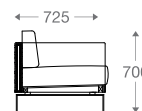

*Please read the disclaimer.

All figures in millimetres. The illustrated dimensions are mean values. They are valid for Products in Standard specification.

www.shearling.in

ALIA (WOOD WRAP)

SOFA

- 1 seater : (L)800mm x (D)700mm x (H)725mm
- 2 seater : (L)1450mm x (D)700mm x (H)725mm
- 3 seater : (L)2000mm x (D)700mm x (H)725mm

All figures in millimetres. The illustrated dimensions are mean values. They are valid for Products in Standard specification.

www.shearling.in

ANDY

SOFA

- 1 seater : (L)745mm x (D)725mm x (H)700mm
- 2 seater : (L)1325mm x (D)725mm x (H)700mm
- 3 seater : (L)1925mm x (D)725mm x (H)700mm

SS/MS Legs

Angular Wooden Legs

1 seater :

(L)745mm x (D)725mm x (H)700mm

2 seater :

(L)1325mm x (D)725mm x (H)700mm

3 seater :

(L)1925mm x (D)725mm x (H)700mm

*Please read the disclaimer.

All figures in millimetres. The illustrated dimensions are mean values. They are valid for Products in Standard specification.

www.shearling.in

BANK

SOFA

- 1 seater : (L)890mm x (D)770mm x (H)750mm
- 2 seater : (L)1495mm x (D)770mm x (H)750mm
- 3 seater : (L)2085mm x (D)770mm x (H)750mm