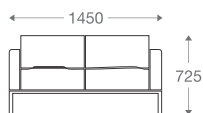

(L)2600mm x (D)2600mm x (H)675mm

*Please read the disclaimer.

All figures in millimetres. The illustrated dimensions are mean values. They are valid for Products in Standard specification.

www.shearling.in

SS/MS Legs

*Please read the disclaimer.

All figures in millimetres. The illustrated dimensions are mean values. They are valid for Products in Standard specification.

www.shearling.in

CRUZE

ALIA

SOFA

- 1 seater : (L)800mm x (D)700mm x (H)725mm
- 2 seater : (L)1450mm x (D)700mm x (H)725mm
- 3 seater : (L)2000mm x (D)700mm x (H)725mm

SS/MS Legs

Wooden Legs

1 seater :

(L)800mm x (D)700mm x (H)725mm

2 seater :

(L)1450mm x (D)700mm x (H)725mm

3 seater :

(L)2000mm x (D)700mm x (H)725mm

*Please read the disclaimer.

All figures in millimetres. The illustrated dimensions are mean values. They are valid for Products in Standard specification.

www.shearling.in

ALIA (WOOD WRAP)

SOFA

- 1 seater : (L)800mm x (D)700mm x (H)725mm
- 2 seater : (L)1450mm x (D)700mm x (H)725mm
- 3 seater : (L)2000mm x (D)700mm x (H)725mm