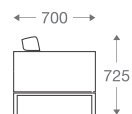

(L)2600mm x (D)2600mm x (H)675mm

*Please read the disclaimer.

All figures in millimetres. The illustrated dimensions are mean values. They are valid for Products in Standard specification.

www.shearling.in

SS/MS Legs

*Please read the disclaimer.

All figures in millimetres. The illustrated dimensions are mean values. They are valid for Products in Standard specification.

www.shearling.in

CRUZE

ALIA

SOFA

- 1 seater : (L)800mm x (D)700mm x (H)725mm
- 2 seater : (L)1450mm x (D)700mm x (H)725mm
- 3 seater : (L)2000mm x (D)700mm x (H)725mm

SS/MS Legs

Wooden Legs

1 seater :

(L)800mm x (D)700mm x (H)725mm

2 seater :

(L)1450mm x (D)700mm x (H)725mm

3 seater :

(L)2000mm x (D)700mm x (H)725mm

*Please read the disclaimer.

All figures in millimetres. The illustrated dimensions are mean values. They are valid for Products in Standard specification.

www.shearling.in

ALIA (WOOD WRAP)

SOFA

- 1 seater : (L)800mm x (D)700mm x (H)725mm
- 2 seater : (L)1450mm x (D)700mm x (H)725mm
- 3 seater : (L)2000mm x (D)700mm x (H)725mm