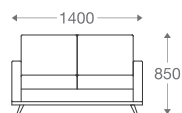

2 seater :
(L)1400mm x (D)800mm x (H)850mm