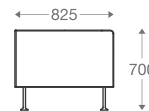

*Please read the disclaimer.

All figures in millimetres. The illustrated dimensions are mean values. They are valid for Products in Standard specification.

www.shearling.in

SOLITAIRE

SOFA

- 1 seater : (L)825mm x (D)775mm x (H)675mm
- 2 seater : (L)1400mm x (D)775mm x (H)675mm
- 3 seater : (L)2000mm x (D)775mm x (H)675mm

- 1 seater : (L)825mm x (D)700mm x (H)750mm
- 2 seater : (L)1680mm x (D)700mm x (H)750mm
- Left Module : (L)1350mm x (D)700mm x (H)750mm
- Right Module : (L)1350mm x (D)700mm x (H)750mm
- Armless Center : (L)1230mm x (D)700mm x (H)750mm

SS/MS legs

*Please read the disclaimer.

All figures in millimetres. The illustrated dimensions are mean values. They are valid for Products in Standard specification.

www.shearling.in

VERDANA

MENU

SOFA

- 1 seater : (L)825mm x (D)825mm x (H)700mm
- 2 seater : (L)1620mm x (D)825mm x (H)700mm
- 3 seater : (L)2220mm x (D)825mm x (H)700mm

SS/MS Legs

1 seater :
(L)825mm x (D)825mm x (H)700mm

2 seater :
(L)1620mm x (D)825mm x (H)700mm

3 seater :
(L)2220mm x (D)825mm x (H)700mm

*Please read the disclaimer.

All figures in millimetres. The illustrated dimensions are mean values. They are valid for Products in Standard specification.