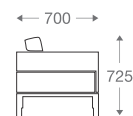

(L)2600mm x (D)2600mm x (H)675mm

*Please read the disclaimer.

All figures in millimetres. The illustrated dimensions are mean values. They are valid for Products in Standard specification.

www.shearling.in

*Please read the disclaimer.

All figures in millimetres. The illustrated dimensions are mean values. They are valid for Products in Standard specification.

www.shearling.in

ALIA (WOOD WRAP)

SOFA

- 1 seater : (L)800mm x (D)700mm x (H)725mm
- 2 seater : (L)1450mm x (D)700mm x (H)725mm
- 3 seater : (L)2000mm x (D)700mm x (H)725mm

SS/MS Legs with Wood Surround

Wooden Legs with Wood Surround

1 seater :
(L)800mm x (D)700mm x (H)725mm

2 seater :
(L)1450mm x (D)700mm x (H)725mm

3 seater :
(L)2000mm x (D)700mm x (H)725mm

*Please read the disclaimer.

All figures in millimetres. The illustrated dimensions are mean values. They are valid for Products in Standard specification.

www.shearling.in

ANDY

SOFA

- 1 seater : (L)745mm x (D)725mm x (H)700mm
- 2 seater : (L)1325mm x (D)725mm x (H)700mm
- 3 seater : (L)1925mm x (D)725mm x (H)700mm