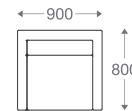

3 seater : (L)2250mm x (D)830mm x (H)850mm

SS/MS Legs

1 seater :
(L)1000mm x (D)830mm x (H)850mm

3 seater :
(L)2250mm x (D)830mm x (H)850mm

*Please read the disclaimer.

All figures in millimetres. The illustrated dimensions are mean values. They are valid for Products in Standard specification.

1 seater :
(L)800mm x (D)800mm x (H)850mm

2 seater :
(L)1460mm x (D)800mm x (H)850mm

3 seater :
(L)2000mm x (D)800mm x (H)850mm

*Please read the disclaimer.

All figures in millimetres. The illustrated dimensions are mean values. They are valid for Products in Standard specification.

www.shearling.in

HUDSON

SOFA

- 1 seater : (L)900mm x (D)800mm x (H)850mm
- 2 seater : (L)1600mm x (D)800mm x (H)850mm
- 3 seater : (L)2300mm x (D)800mm x (H)850mm

SS/MS Base

Wooden Base

1 seater :

(L)900mm x (D)800mm x (H)850mm

2 seater :

(L)1600mm x (D)800mm x (H)850mm

3 seater :

(L)2300mm x (D)800mm x (H)850mm

*Please read the disclaimer.

All figures in millimetres. The illustrated dimensions are mean values. They are valid for Products in Standard specification.