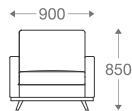

3 seater : (L)2250mm x (D)830mm x (H)850mm

SS/MS Legs

1 seater :
(L)1000mm x (D)830mm x (H)850mm

3 seater :
(L)2250mm x (D)830mm x (H)850mm

*Please read the disclaimer.

All figures in millimetres. The illustrated dimensions are mean values. They are valid for Products in Standard specification.

1 seater :
(L)800mm x (D)800mm x (H)850mm

2 seater :
(L)1460mm x (D)800mm x (H)850mm

3 seater :
(L)2000mm x (D)800mm x (H)850mm

*Please read the disclaimer.

All figures in millimetres. The illustrated dimensions are mean values. They are valid for Products in Standard specification.

www.shearling.in

HUDSON

SOFA

- 1 seater : (L)900mm x (D)800mm x (H)850mm
- 2 seater : (L)1600mm x (D)800mm x (H)850mm
- 3 seater : (L)2300mm x (D)800mm x (H)850mm

SS/MS Base

Wooden Base

1 seater :

(L)900mm x (D)800mm x (H)850mm

2 seater :

(L)1600mm x (D)800mm x (H)850mm

3 seater :

(L)2300mm x (D)800mm x (H)850mm

*Please read the disclaimer.

All figures in millimetres. The illustrated dimensions are mean values. They are valid for Products in Standard specification.