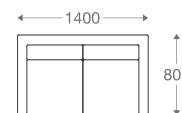

2 seater :
(L)1400mm x (D)800mm x (H)850mm